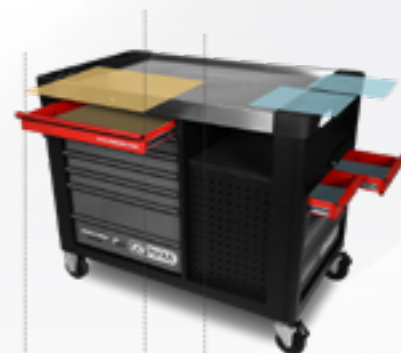

**DELIVERED**

**FULLY ASSEMBLED**

**AND EQUIPPED WITH TOOLS**

**100 % unit tested**

**S, M, L: THREE SIZES**

**FOR MORE OVERVIEW**

Our tool inserts are perfectly tailored to the drawer sizes and are assembled optimal for the respective application.