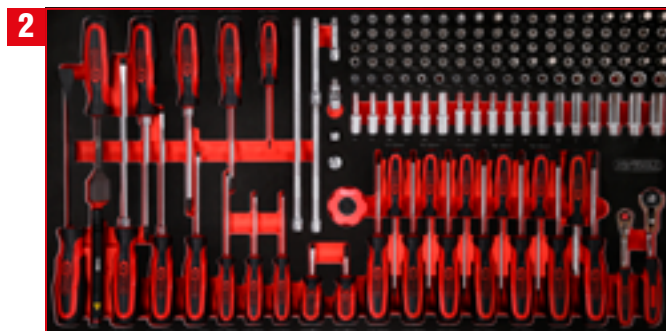

# 4.299,<sup>90</sup><sub>EUR</sub>

825.8660

660 Premium-  
Tools

Screw spanner set in foam insert

813.0057

1/4" socket spanner and screwdriver set

813.0146

3/8" socket spanner set in foam insert