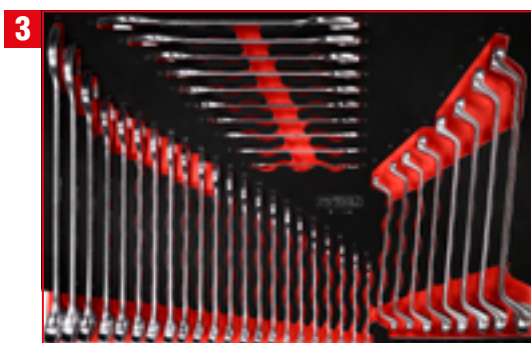

TLG
40

Screw spanner set

811.1040