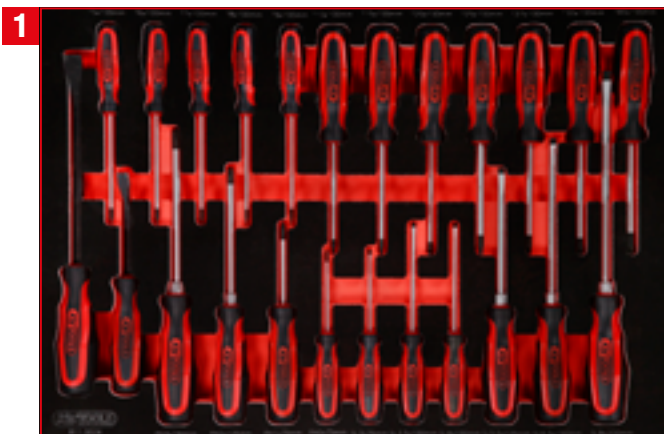

# P15

M

**PACKAGE PRICE!**

**1.849,90** EUR

815.4241

Screwdriver set

811.0024

1/4" + 3/8" + 1/2" socket spanner set