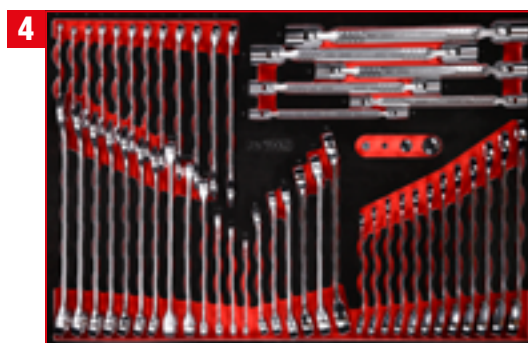

TLG  
156

1/4" + 3/8" socket spanner set in foam insert

811.0156

TLG  
95

1/2" socket spanner set in foam insert

811.0095

TLG  
53

Screw spanner set in foam insert