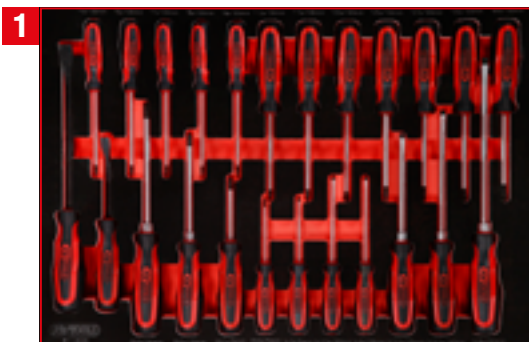

TLG
24

Screwdriver set

811.0024