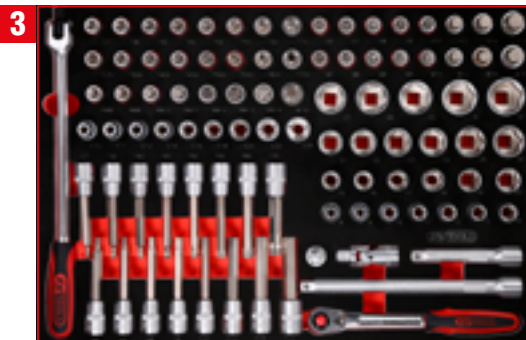

TLG
95

1/2" socket spanner set in foam insert

811.0095