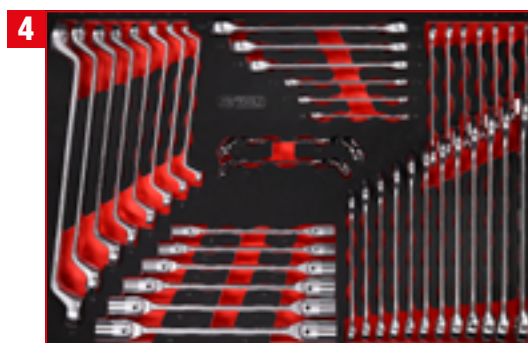

TLG  
111

1/4" + 3/8" + 1/2" socket spanner set

811.0111

TLG  
81

1/2" screwdriver bit set

811.1111

TLG  
41

Screw spanner set