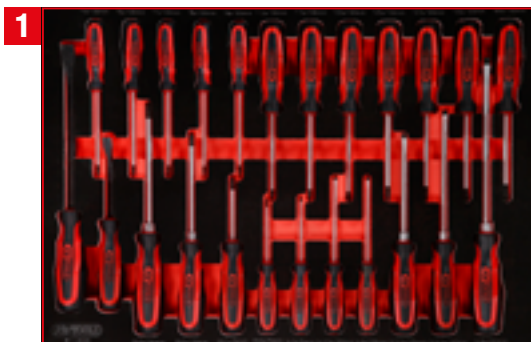

TLG
24

Screwdriver set

811.0024