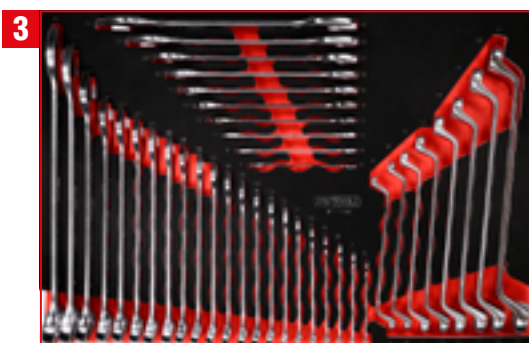

TLG  
159

1/4" + 3/8" + 1/2" socket spanner set

811.0159

TLG  
40

Screw spanner set

811.1040

TLG  
22

T-handle and screwdriver set