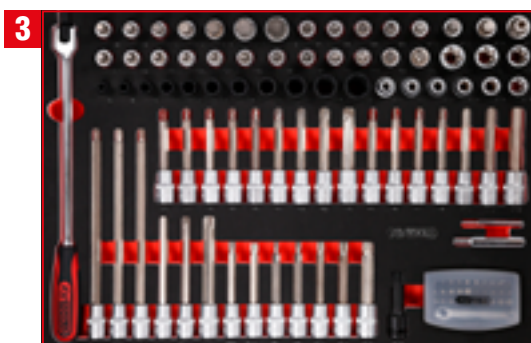

TLG
81

1/2" screwdriver bit set

811.1111