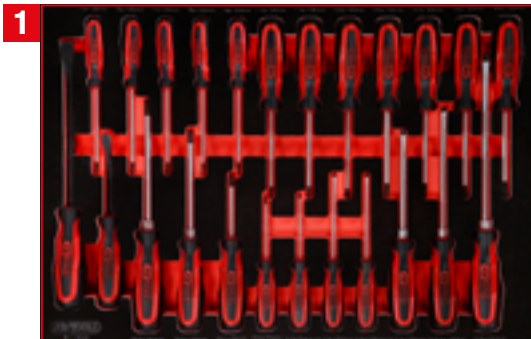

# P35

Scan QR code  
for detailed  
assortment list

**PACKAGE PRICE!**  
**5.179,90**  
EUR

835.12549

**549 Premium-Tools**

Screwdriver set in foam insert

811.0024

1/4" + 3/8" socket spanner set in foam insert