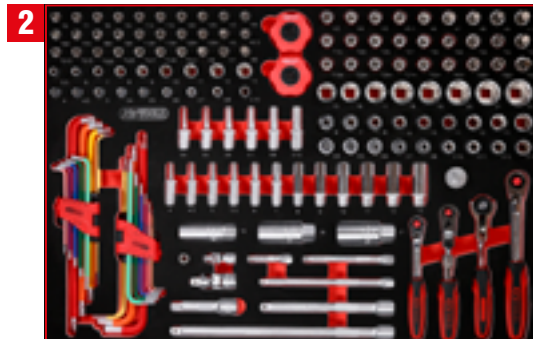

# P35

Scan QR code  
for detailed  
assortment list

**PACKAGE PRICE!**  
**5.179,90**  
EUR

835.12549

**549 Premium-Tools**

Screwdriver set in foam insert

811.0024

1/4" + 3/8" socket spanner set in foam insert