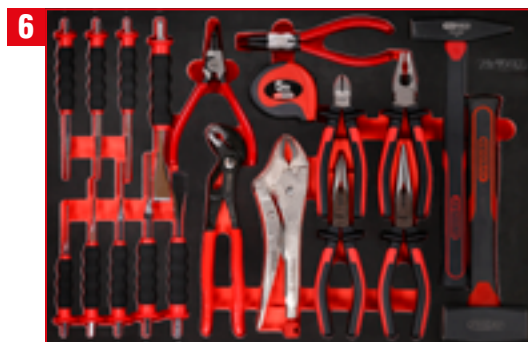

TLG
22

Pliers, hammer and chisel set in foam insert

811.2022