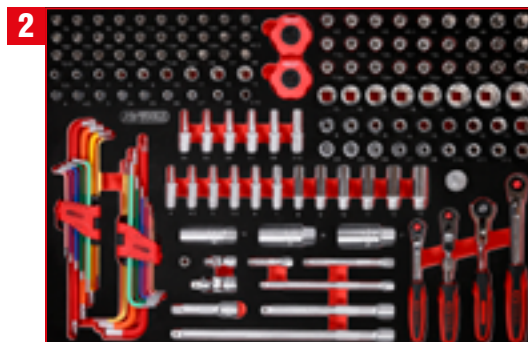

# P15

M

**PACKAGE PRICE!**

**2.749,90** EUR

815.7399

TLG  
24

Screwdriver set in foam insert

811.0024