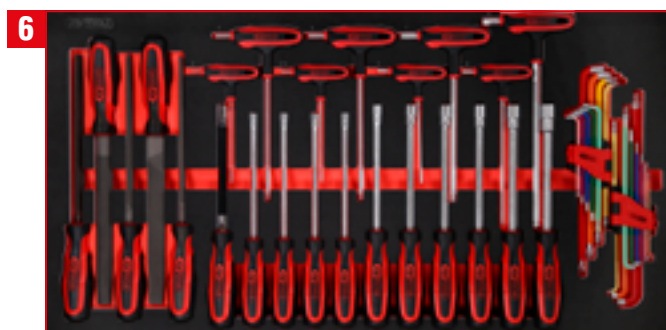

813.0086

Screw spanner set in foam insert

813.0057

Screw spanner set in foam insert

813.0054

Screwdriver and file set in foam insert

813.0042

Pliers and measuring tool set in foam insert