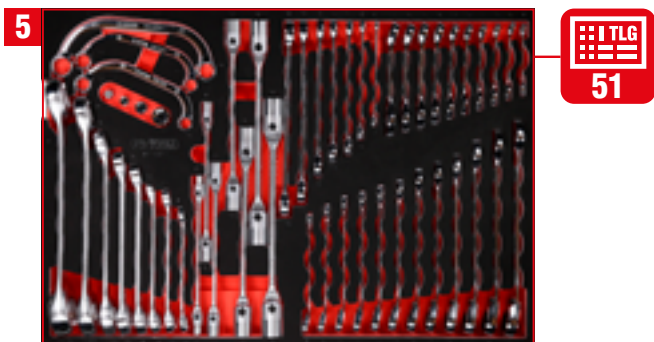

811.0156

1/2" socket spanner set in foam insert

811.0095

Combination spanner set in foam insert

811.0030

**Performance from the first moment!**

Screw spanner set in foam insert

811.0051