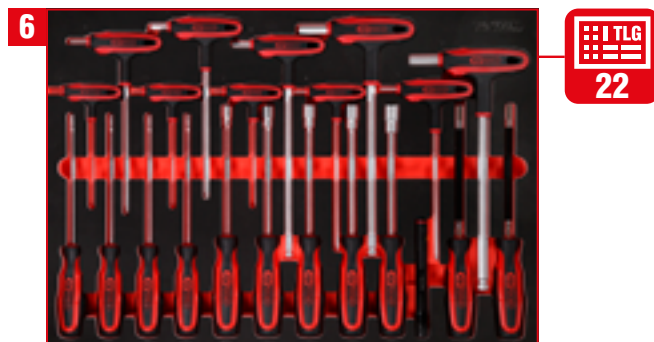

811.0156

1/2" socket spanner set in foam insert

811.0095

Combination spanner set in foam insert

811.0030

**Performance from the first moment!**

Screw spanner set in foam insert

811.0051