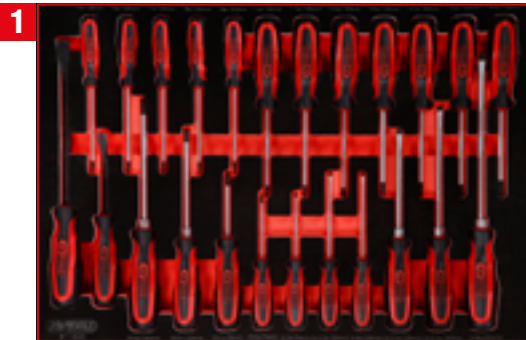

TLG
24

Screwdriver set in foam insert

811.0024