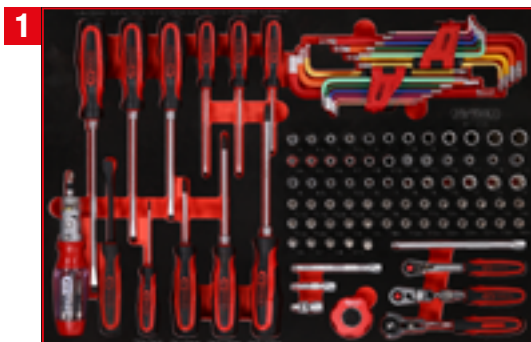

# P15

M

**PACKAGE PRICE!**

**2.199,90** EUR

815.5279

TLG  
105

1/4" socket spanner and  
screwdriver set

811.0105

TLG  
101

3/8" + 1/2" socket spanner set

811.0101

TLG  
40

Screw spanner set

811.1040

TLG  
12

Spanner set