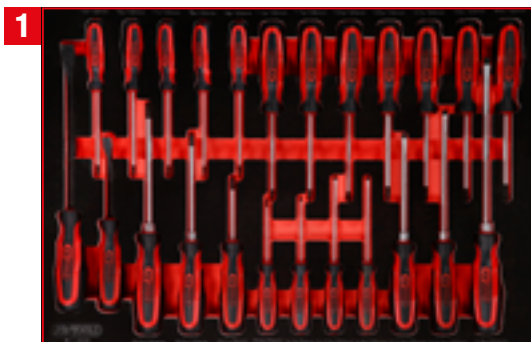

TLG
24

Screwdriver set in foam insert

811.0024