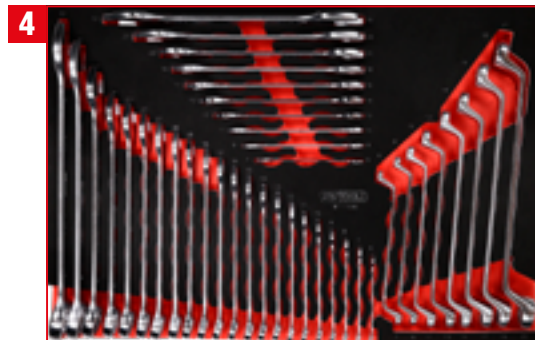

TLG  
156

1/4" + 3/8" socket spanner set in foam insert

811.0156

TLG  
95

1/2" socket spanner set in foam insert

811.0095

TLG  
40

Screw spanner set in foam insert