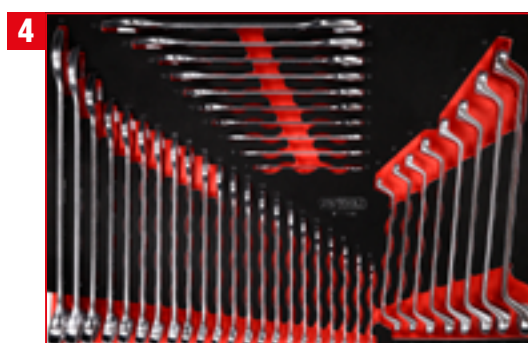

TLG  
156

1/4" + 3/8" socket spanner set in foam insert

811.0156

TLG  
95

1/2" socket spanner set in foam insert

811.0095

TLG  
40

Screw spanner set in foam insert