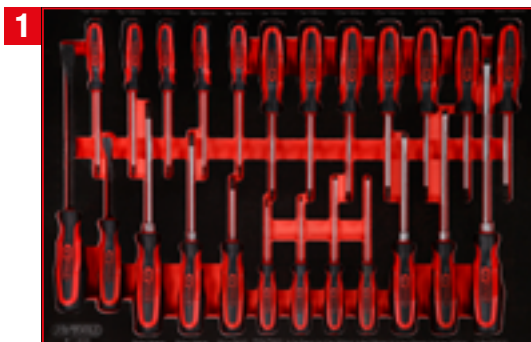

# P15

M

**PACKAGE PRICE!**

**2.749,90** EUR

815.7399

TLG  
24

Screwdriver set in foam insert

811.0024