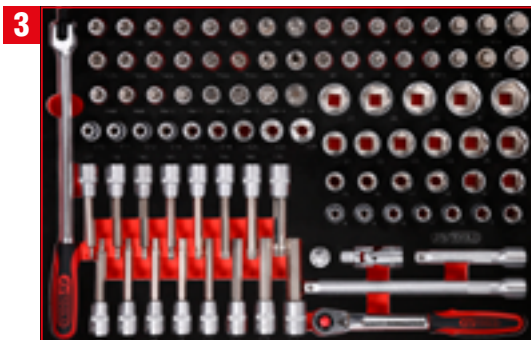

1/2" socket spanner set in foam insert

811.0095