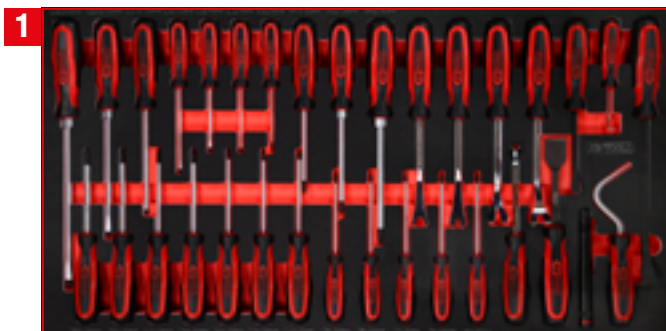

# 3.549,<sup>90</sup><sub>EUR</sub>

825.8564

**564 Premium-  
Tools**

Screwdriver set in foam insert

813.0033

1/4" + 3/8" socket spanner set in foam insert

813.0213

1/2" socket spanner set in foam insert