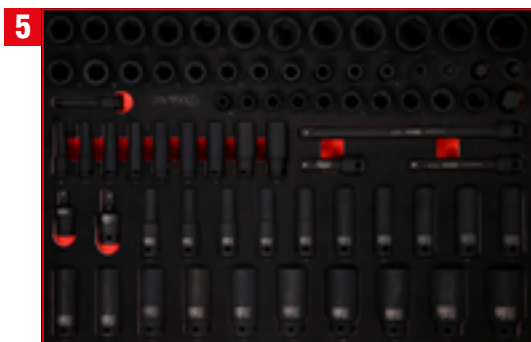

TLG
73

3/8" + 1/2" socket spanner set in foam insert

811.0073