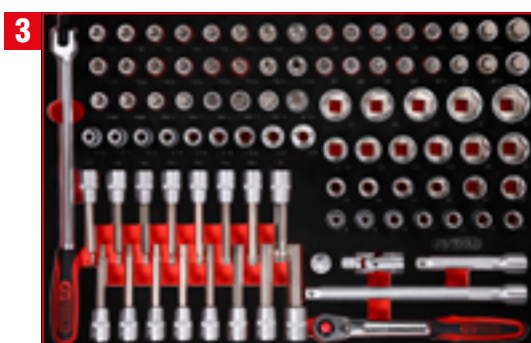

TLG
95

1/2" socket spanner set in foam insert

811.0095