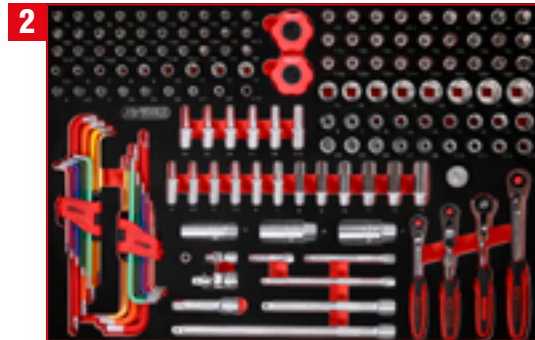

# P15

M

**PACKAGE PRICE!**

**2.589,<sup>90</sup>EUR**

815.6399

TLG  
24

Screwdriver set in foam insert

811.0024