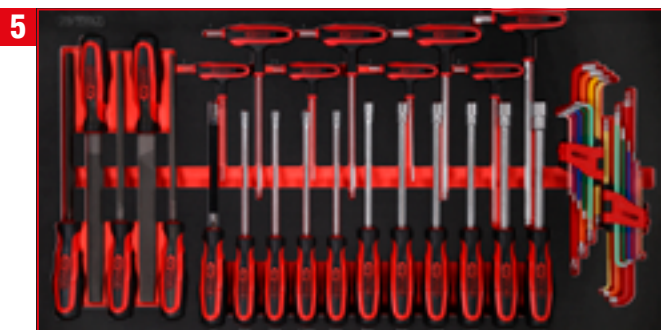

Screwdriver and file set in foam insert

813.0042