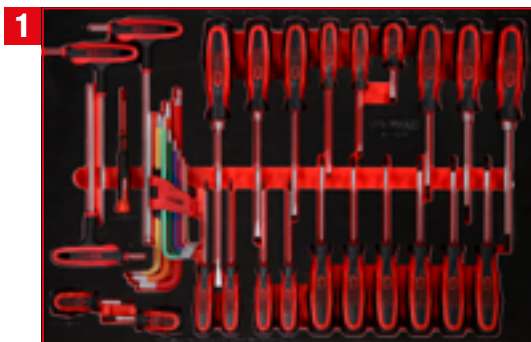

# P15

M

**PACKAGE PRICE!**

**2.399,90** EUR

815.5299

TLG  
34

Screwdriver set

811.0034