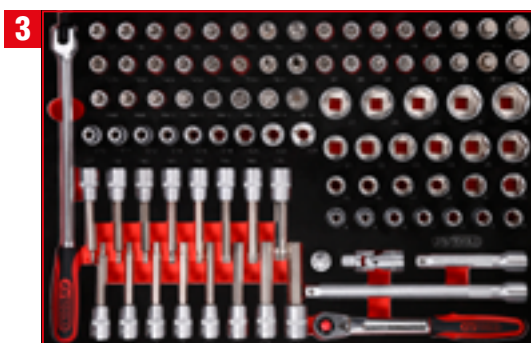

TLG
95

1/2" socket spanner set in foam insert

811.0095