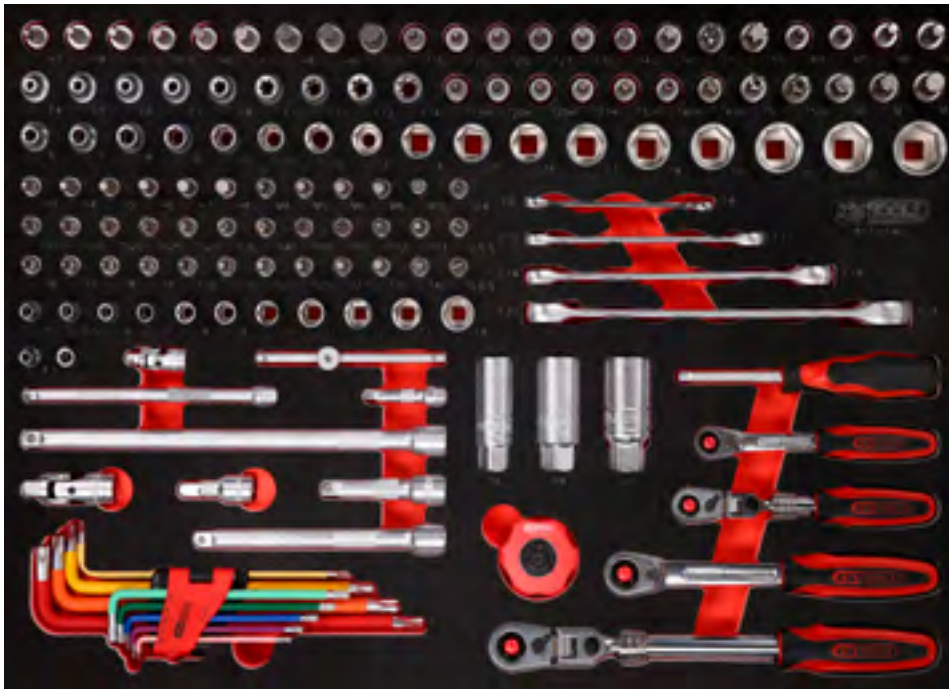

811.0140

M 1/4" + 3/8" socket spanner set