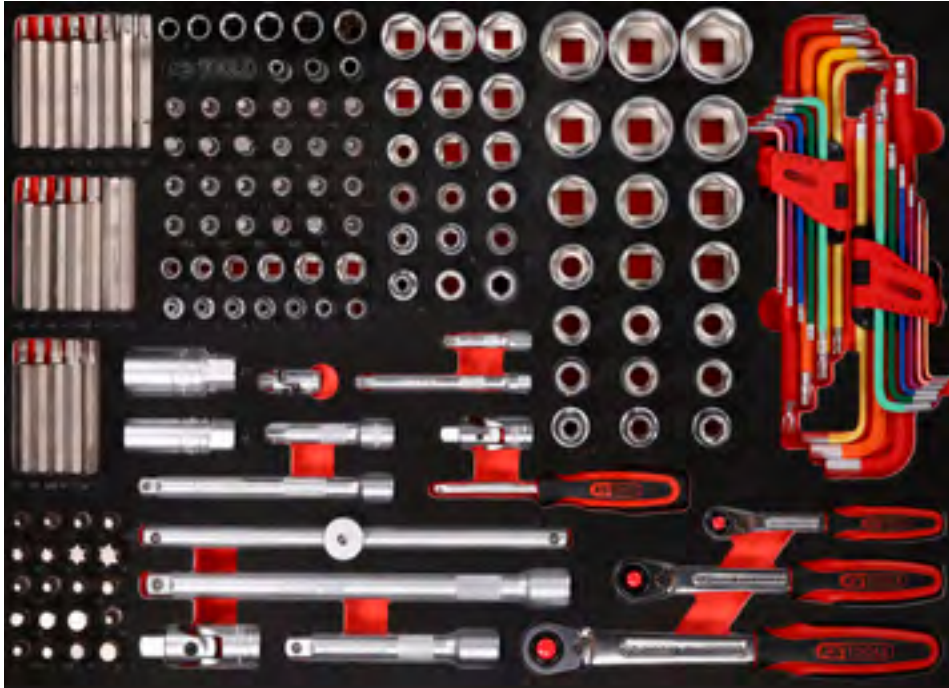

M 1/4" + 3/8" + 1/2" Socket spanner set

379,90

EUR

1PCS
159

568 x 398