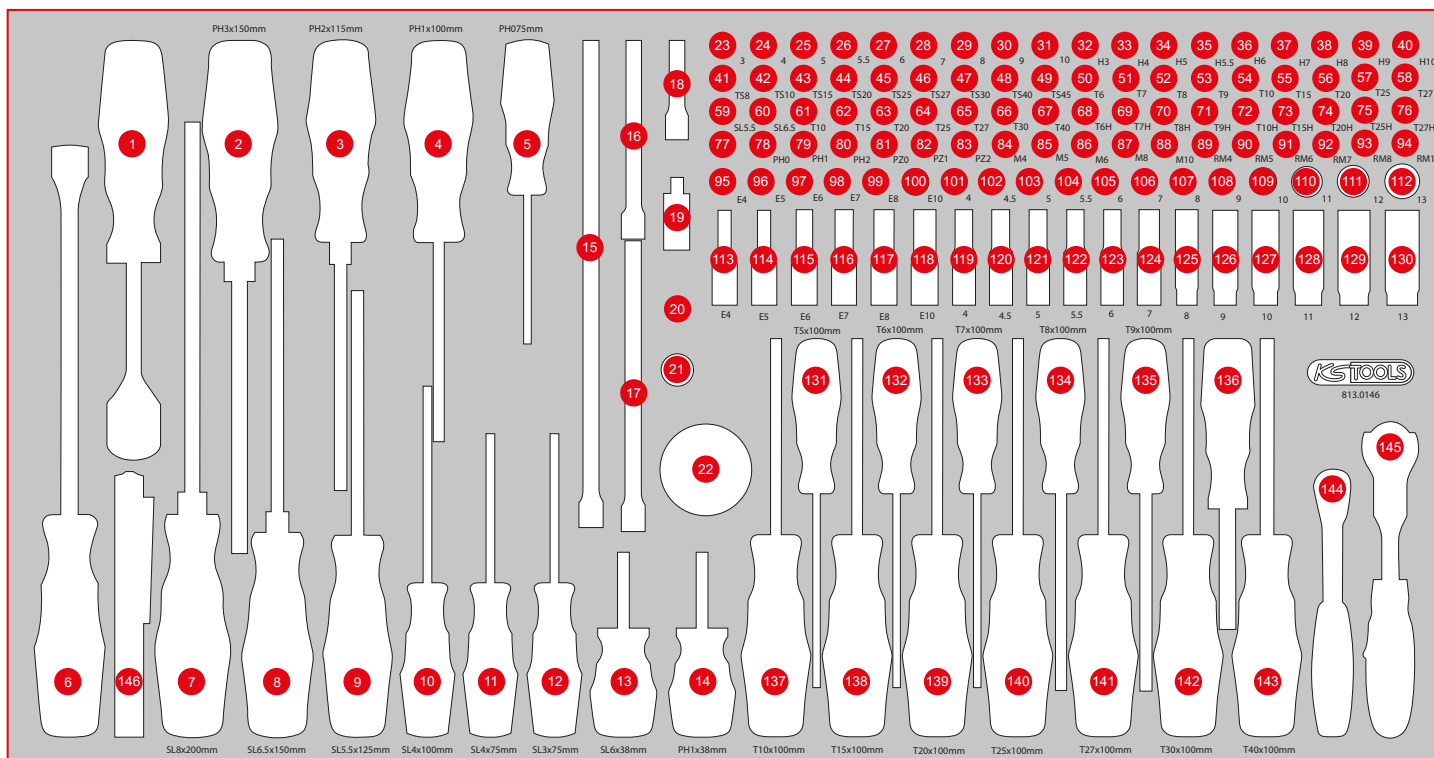

Pos.	Code	Description	pcs	Pos.	Code	Description	pcs	Pos.	Code	Description	pcs
81	911.1483	1/4" Bit socket, PZ0	1	109	917.1410	1/4" Hexagonal socket, 10 mm	1	138	159.1033	ERGOTORQUEplus screwdriver, Torx, T15	1
82	911.1401	1/4" Bit socket, PZ1	1	110	917.1411	1/4" Hexagonal socket, 11 mm	1	139	159.1034	ERGOTORQUEplus screwdriver, Torx, T20	1
83	911.1402	1/4" Bit socket, PZ2	1	111	917.1412	1/4" Hexagonal socket, 12 mm	1	140	159.1035	ERGOTORQUEplus screwdriver, Torx, T25	1
84	917.1541	1/4" Bit socket spline (XZN), M4	1	112	917.1413	1/4" Hexagonal socket, 13 mm	1	141	159.1036	ERGOTORQUEplus screwdriver, Torx, T27	1
85	917.1542	1/4" Bit socket spline (XZN), M5	1	113	917.2401	1/4" Torx E Socket, deep, E4	1	142	159.1037	ERGOTORQUEplus screwdriver, Torx, T30	1
86	917.1543	1/4" Bit socket spline (XZN), M6	1	114	917.2402	1/4" Torx E Socket, deep, E5	1	143	159.1038	ERGOTORQUEplus screwdriver, Torx, T40	1
87	917.1545	1/4" Bit socket spline (XZN), M8	1	115	917.2403	1/4" Torx E Socket, deep, E6	1	144	920.1490	1/4" SlimPOWER Reversible ratchet, 72 teeth	1
88	917.1546	1/4" Bit socket spline (XZN), M10	1	116	917.2404	1/4" Torx E Socket, deep, E7	1	145	914.1405	1/4" MODIFIX mini T-handle swivel head ratchet, 72 teeth	1
89	917.1584	1/4" RIBE Socket M4S	1	117	917.2405	1/4" Torx E Socket, deep, E8	1	146	150.4370	perfectLight torch 85 lumen	1
90	917.1585	1/4" RIBE Socket M5S	1	118	917.2406	1/4" Torx E Socket, deep, E10	1				
91	917.1586	1/4" RIBE Socket M6S	1	119	917.1525	1/4" Hexagonal socket, deep, 4 mm	1				
92	917.1587	1/4" RIBE Socket M7S	1	120	917.1526	1/4" Hexagonal socket, deep, 4,5 mm	1				
93	917.1588	1/4" RIBE Socket M8S	1	121	917.1527	1/4" Hexagonal socket, deep, 5 mm	1				
94	917.1590	1/4" RIBE Socket M10S	1	122	917.1528	1/4" Hexagonal socket, deep, 5,5 mm	1				
95	911.4313	1/4" Torx E Socket, E4	1	123	917.1426	1/4" Hexagonal socket, deep, 6 mm	1				
95	911.0101	1/4" socket with magnet	1	124	917.1427	1/4" Hexagonal socket, deep, 7 mm	1				
96	911.4314	1/4" Torx E Socket, E5	1	125	917.1428	1/4" Hexagonal socket, deep, 8 mm	1				
97	911.4315	1/4" Torx E Socket, E6	1	126	917.1429	1/4" Hexagonal socket, deep, 9 mm	1				
98	911.4316	1/4" Torx E Socket, E7	1	127	917.1430	1/4" Hexagonal socket, deep, 10 mm	1				
99	911.4317	1/4" Torx E Socket, E8	1	128	917.1431	1/4" Hexagonal socket, deep, 11 mm	1				
100	911.4332	1/4" Torx E Socket, E10	1	129	917.1432	1/4" Hexagonal socket, deep, 12 mm	1				
101	917.1404	1/4" Hexagonal socket, 4 mm	1	130	917.1433	1/4" Hexagonal socket, deep, 13 mm	1				
102	917.14045	1/4" Hexagonal socket, 4,5 mm	1	131	159.1133	ERGOTORQUEplus screwdriver, Torx, T5	1				
103	917.1405	1/4" Hexagonal socket, 5 mm	1	132	159.1134	ERGOTORQUEplus screwdriver, Torx, T6	1				
104	917.14055	1/4" Hexagonal socket, 5,5 mm	1	133	159.1135	ERGOTORQUEplus screwdriver, Torx, T7	1				
105	917.1406	1/4" Hexagonal socket, 6 mm	1	134	159.1030	ERGOTORQUEplus screwdriver, Torx, T8	1				
106	917.1407	1/4" Hexagonal socket, 7 mm	1	135	159.1031	ERGOTORQUEplus screwdriver, Torx, T9	1				
107	917.1408	1/4" Hexagonal socket, 8 mm	1	136	911.1434	1/4" Square drive screwdriver, 150 mm	1				
108	917.1409	1/4" Hexagonal socket, 9 mm	1	137	159.1032	ERGOTORQUEplus screwdriver, Torx, T10	1