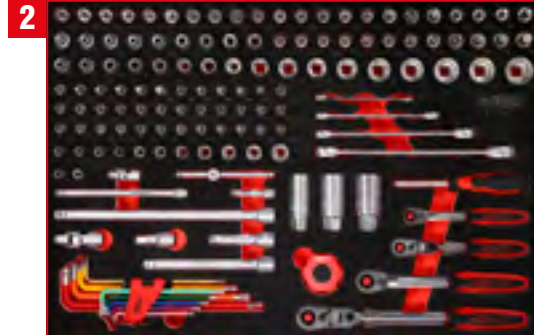

1/4" + 3/8" socket spanner set in foam insert

811.0140

For a detailed list of tools, see page 138