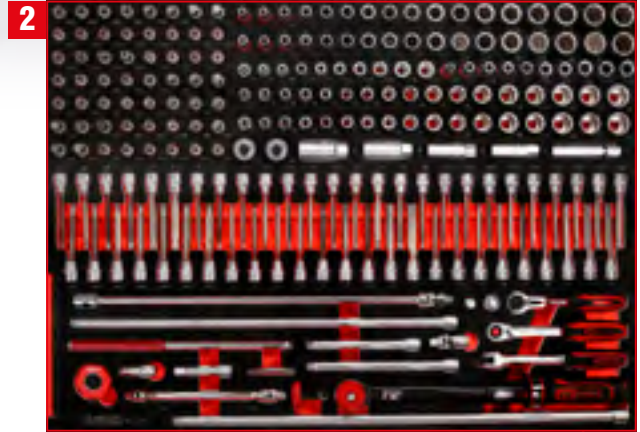

BUNDLE PRICE!

**4 x M, 5 x XL
706 pcs**

6.999,⁹⁰ EUR

845.9706

1/4" socket spanner and
screwdriver set

821.0142

For a detailed list of tools, see page 276

142