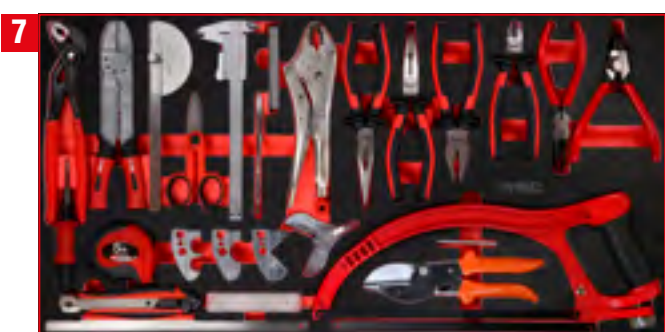

5
Screw spanner set in foam insert

813.0054

For a detailed list of tools, see page 262

6
Screwdriver and file set in foam insert

813.0042

For a detailed list of tools, see page 256

7
Pliers and measuring tool set in foam insert