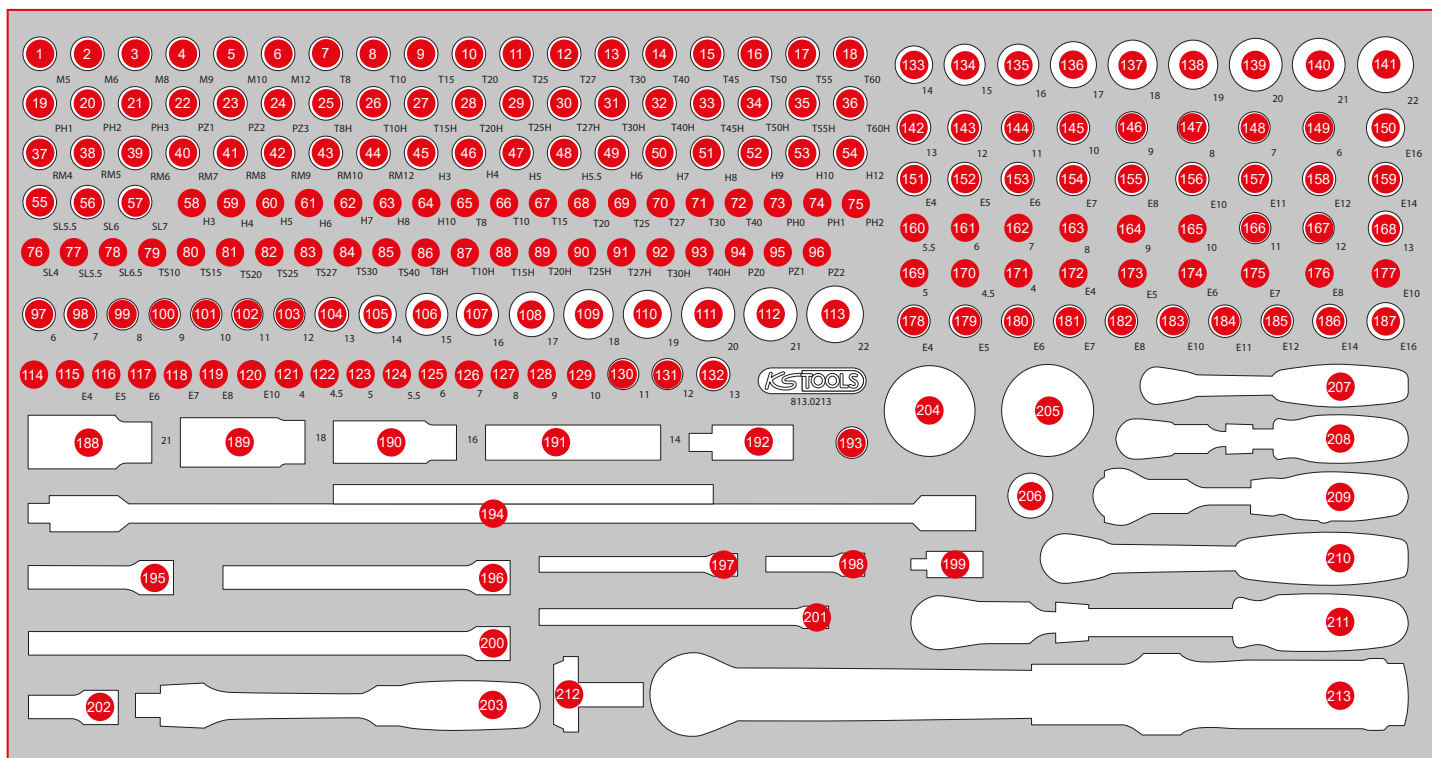

Pos.	Code	Description	pcs	Pos.	Code	Description	pcs	Pos.	Code	Description	pcs
115	911.4313	1/4" Torx E Socket, E4	1	153	911.4386	3/8" Torx E socket, E6, long	1	191	911.3999	3/8" Special spark plug socket for BMW with flexible joint, 14 mm	1
116	911.4314	1/4" Torx E Socket, E5	1	154	911.4387	3/8" Torx E socket, E7, long	1	192	911.3850	3/8" Universal joint	1
117	911.4315	1/4" Torx E Socket, E6	1	155	911.4388	3/8" Torx E socket, E8, long	1	193	911.3897	3/8" Reducing adaptor, 3/8"F x 1/4"M	1
118	911.4316	1/4" Torx E Socket, E7	1	156	911.4390	3/8" Torx E socket, E10, long	1	194	517.1126	T-Handle universal wrench for sockets, extra long, 3/8"	1
119	911.4317	1/4" Torx E Socket, E8	1	157	911.4391	3/8" Torx E socket, E11, long	1	195	911.3801	3/8" Extension with knurling, 75 mm	1
120	911.4332	1/4" Torx E Socket, E10	1	158	911.4392	3/8" Torx E socket, E12, long	1	196	911.3802	3/8" Extension with knurling, 150 mm	1
121	917.1404	1/4" Hexagonal socket, 4 mm	1	159	911.4394	3/8" Torx E socket, E14, long	1	197	911.1424	1/4" Extension with hexagon drive, 100 mm	1
122	917.14045	1/4" Hexagonal socket, 4,5 mm	1	160	917.1528	1/4" Hexagonal socket, deep, 5,5 mm	1	198	911.1423	1/4" Extension with hexagon drive, 50 mm	1
123	917.1405	1/4" Hexagonal socket, 5 mm	1	161	917.1426	1/4" Hexagonal socket, deep, 6 mm	1	199	911.1450	1/4" Universal joint	1
124	917.14055	1/4" Hexagonal socket, 5,5 mm	1	162	917.1427	1/4" Hexagonal socket, deep, 7 mm	1	200	911.3803	3/8" Extension with knurling, 250 mm	1
125	917.1406	1/4" Hexagonal socket, 6 mm	1	163	917.1428	1/4" Hexagonal socket, deep, 8 mm	1	201	911.1451	1/4" Extension with hexagon drive, 150 mm	1
126	917.1407	1/4" Hexagonal socket, 7 mm	1	164	917.1429	1/4" Hexagonal socket, deep, 9 mm	1	202	911.3852	3/8" Extension with knurling, 45 mm	1
127	917.1408	1/4" Hexagonal socket, 8 mm	1	165	917.1430	1/4" Hexagonal socket, deep, 10 mm	1	203	917.3939	3/8" Flexi head drive handle	1
128	917.1409	1/4" Hexagonal socket, 9 mm	1	166	917.1431	1/4" Hexagonal socket, deep, 11 mm	1	204	914.1410	Mini hand reversible ratchet, 1/4", 72 teeth	1
129	917.1410	1/4" Hexagonal socket, 10 mm	1	167	917.1432	1/4" Hexagonal socket, deep, 12 mm	1	205	914.3810	Mini hand reversible ratchet, 3/8", 72 teeth	1
130	917.1411	1/4" Hexagonal socket, 11 mm	1	168	917.1433	1/4" Hexagonal socket, deep, 13 mm	1	206	911.3826	3/8" Sliding / reducing adaptor, 1/2"F x 3/8"M	1
131	917.1412	1/4" Hexagonal socket, 12 mm	1	169	917.1527	1/4" Hexagonal socket, deep, 5 mm	1	207	920.1490	1/4" SlimPOWER Reversible ratchet, 72 teeth	1
132	917.1413	1/4" Hexagonal socket, 13 mm	1	170	917.1526	1/4" Hexagonal socket, deep, 4,5 mm	1	208	914.1420	1/4" SlimPOWER telescopic-joint reversible ratchet, 72 teeth	1
133	917.3834	3/8" Hexagonal socket, deep, 14 mm	1	171	917.1525	1/4" Hexagonal socket, deep, 4 mm	1	209	914.1405	1/4" MODIFIX mini T-handle swivel head ratchet, 72 teeth	1
134	917.3835	3/8" Hexagonal socket, deep, 15 mm	1	172	917.2401	1/4" Torx E Socket, deep, E4	1	210	920.3890	3/8" SlimPOWER Reversible ratchet, 72 teeth	1
135	917.3836	3/8" Hexagonal socket, deep, 16 mm	1	173	917.2402	1/4" Torx E Socket, deep, E5	1	211	914.3820	3/8" SlimPOWER Telescopic reversible ratchet, 72 teeth	1
136	917.3837	3/8" Hexagonal socket, deep, 17 mm	1	174	917.2403	1/4" Torx E Socket, deep, E6	1	212	516.1428	Rotary square box wrench, 1/2"x3/8"	1
137	917.3838	3/8" Hexagonal socket, deep, 18 mm	1	175	917.2404	1/4" Torx E Socket, deep, E7	1	213	516.1432	1/2" ERGOTORQUE® precision torque wrench with rotary mushroom ratchet head, 20-100Nm	1
138	917.3839	3/8" Hexagonal socket, deep, 19 mm	1	176	917.2405	1/4" Torx E Socket, deep, E8	1				
139	917.3840	3/8" Hexagonal socket, deep, 20 mm	1	177	917.2406	1/4" Torx E Socket, deep, E10	1				
140	917.3841	3/8" Hexagonal socket, deep, 21 mm	1	178	911.4338	3/8" Torx E Socket, E4	1				
141	917.3842	3/8" Hexagonal socket, deep, 22 mm	1	179	911.4339	3/8" Torx E Socket, E5	1				
142	917.3833	3/8" Hexagonal socket, deep, 13 mm	1	180	911.4340	3/8" Torx E Socket, E6	1				
143	917.3832	3/8" Hexagonal socket, deep, 12 mm	1	181	911.4341	3/8" Torx E Socket, E7	1				
144	917.3831	3/8" Hexagonal socket, deep, 11 mm	1	182	911.4342	3/8" Torx E Socket, E8	1				
145	917.3830	3/8" Hexagonal socket, deep, 10 mm	1	183	911.4318	3/8" Torx E Socket, E10	1				
146	917.3829	3/8" Hexagonal socket, deep, 9 mm	1	184	911.4319	3/8" Torx E Socket, E11	1				
147	917.3828	3/8" Hexagonal socket, deep, 8 mm	1	185	911.4320	3/8" Torx E Socket, E12	1				
148	917.4807	3/8" Hexagonal socket, deep, 7 mm	1	186	911.4321	3/8" Torx E Socket, E14	1				
149	917.4806	3/8" Hexagonal socket, deep, 6 mm	1	187	911.4343	3/8" Torx E Socket, E16	1				
150	911.4396	3/8" Torx E socket, E16, long	1	188	911.3805	3/8" Spark plug socket, 21 mm	1				
151	911.4384	3/8" Torx E socket, E4, long	1	189	911.3823	3/8" Spark plug socket, 18 mm	1