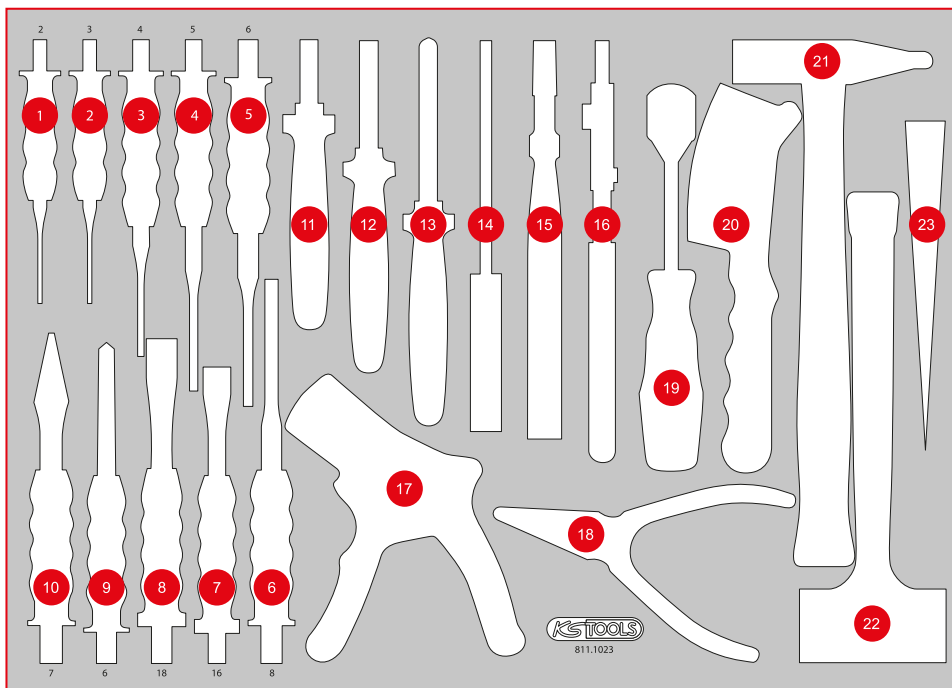

P 10

P 15

P 20

P 25

P 30

P 35

P 40

P 45

M

L

S

XL

Individual parts

Accessories