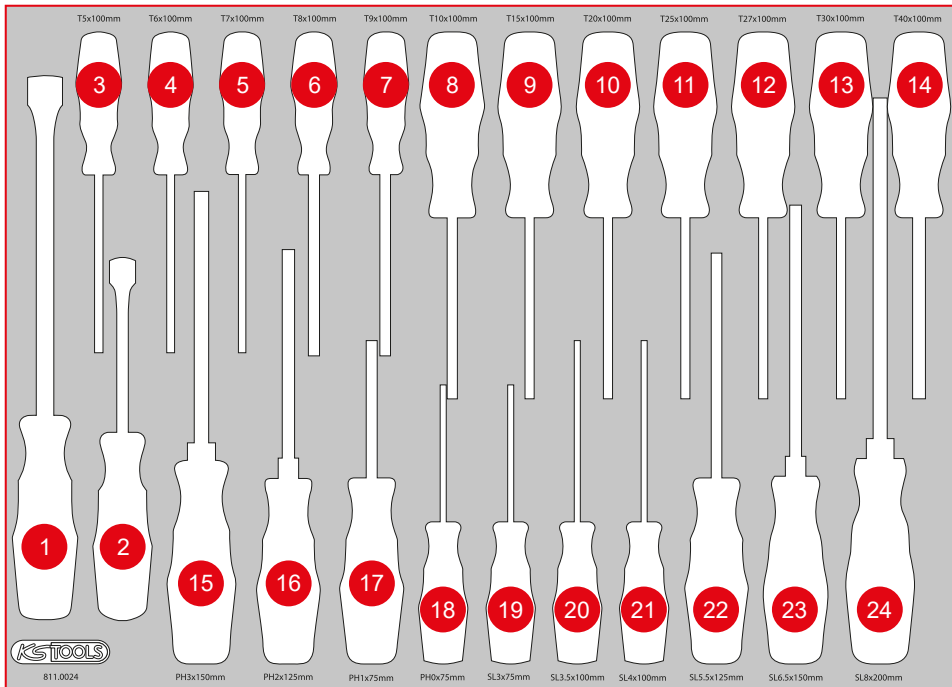

Pos.	Code	Description	pcs
1	911.8102	Pry bar, 15 x 185 mm	1
2	911.8101	Pry bar, 11 x 115 mm	1
3	159.1133	ERGOTORQUEplus screwdriver, Torx, T5	1
4	159.1134	ERGOTORQUEplus screwdriver, Torx, T6	1
5	159.1135	ERGOTORQUEplus screwdriver, Torx, T7	1
6	159.1030	ERGOTORQUEplus screwdriver, Torx, T8	1
7	159.1031	ERGOTORQUEplus screwdriver, Torx, T9	1
8	159.1032	ERGOTORQUEplus screwdriver, Torx, T10	1
9	159.1033	ERGOTORQUEplus screwdriver, Torx, T15	1
10	159.1034	ERGOTORQUEplus screwdriver, Torx, T20	1
11	159.1035	ERGOTORQUEplus screwdriver, Torx, T25	1
12	159.1036	ERGOTORQUEplus screwdriver, Torx, T27	1
13	159.1037	ERGOTORQUEplus screwdriver, Torx, T30	1
14	159.1038	ERGOTORQUEplus screwdriver, Torx, T40	1
15	159.1024	ERGOTORQUEplus screwdriver, Torx, PH3, 265 mm	1
16	159.1022	ERGOTORQUEplus screwdriver, Torx, PH2, 230 mm	1
17	159.1020	ERGOTORQUEplus screwdriver, Torx, PH1, 180 mm	1
18	159.1027	ERGOTORQUEplus screwdriver, Torx, PH0, 155 mm	1
19	159.1002	ERGOTORQUEplus screwdriver for slotted screws, 3 mm, 155 mm	1
20	159.1112	ERGOTORQUEplus screwdriver for slotted screws, 3,5 mm, 180 mm	1
21	159.1004	ERGOTORQUEplus screwdriver for slotted screws, 4 mm, 180 mm	1
22	159.1006	ERGOTORQUEplus screwdriver for slotted screws, 5,5 mm, 230 mm	1
23	159.1009	ERGOTORQUEplus screwdriver for slotted screws, 6,5 mm, 255 mm	1
24	159.1011	ERGOTORQUEplus screwdriver for slotted screws, 8 mm, 315 mm	1