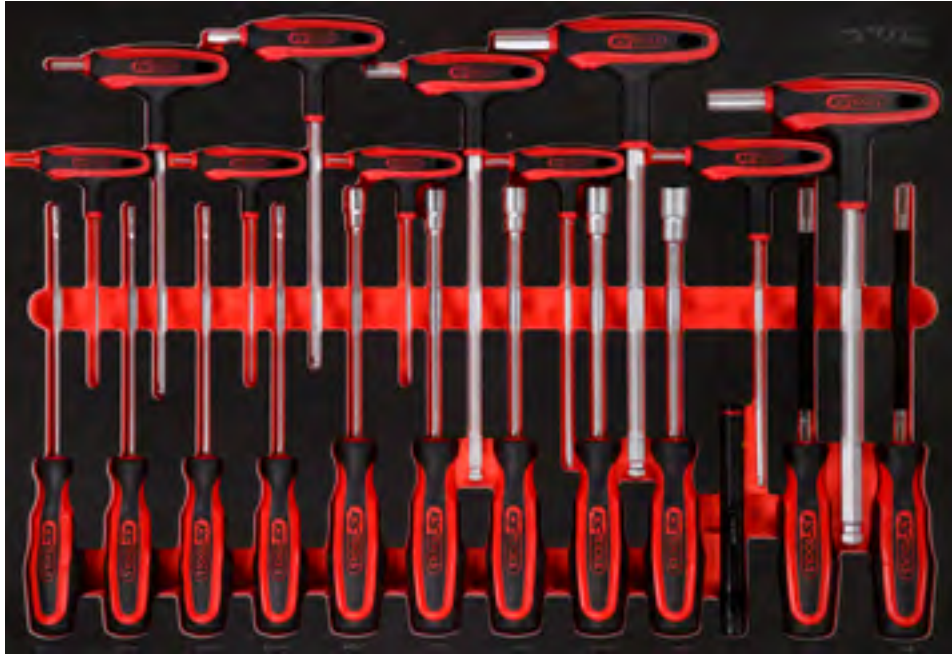

811.1022

M T-handle and screwdriver set

199,90
EUR

Pos.	Code	Description	pcs
1	159.1201	ERGOTORQUEplus Socket screwdriver, 4 mm	1
2	159.1202	ERGOTORQUEplus Socket screwdriver, 5 mm	1
3	159.1203	ERGOTORQUEplus Socket screwdriver, 5,5 mm	1
4	159.1204	ERGOTORQUEplus Socket screwdriver, 6 mm	1
5	159.1207	ERGOTORQUEplus Socket screwdriver, 9 mm	1
6	159.1208	ERGOTORQUEplus Socket screwdriver, 10 mm	1
7	159.1209	ERGOTORQUEplus Socket screwdriver, 11 mm	1
8	159.1210	ERGOTORQUEplus Socket screwdriver, 12 mm	1
9	159.1211	ERGOTORQUEplus Socket screwdriver, 13 mm	1
10	150.4370	perfectLight torch 85 lumen	1
11	159.1127	ERGOTORQUEplus Socket screwdriver, 7 mm	1
12	159.2128	ERGOTORQUEplus Socket screwdriver, 8 mm	1
13	151.8130	T-handle ball ended hexagon key wrench, 2 mm	1
14	151.8135	T-handle ball ended hexagon key wrench, 6 mm	1
15	151.8131	T-handle ball ended hexagon key wrench, 2,5 mm	1
16	151.8136	T-handle ball ended hexagon key wrench, 7 mm	1
17	151.8132	T-handle ball ended hexagon key wrench, 3 mm	1
18	151.8137	T-handle ball ended hexagon key wrench, 8 mm	1
19	151.8133	T-handle ball ended hexagon key wrench, 4 mm	1
20	151.8138	T-handle ball ended hexagon key wrench, 10 mm	1
21	151.8134	T-handle ball ended hexagon key wrench, 5 mm	1
22	151.8139	T-handle ball ended hexagon key wrench, 12 mm	1