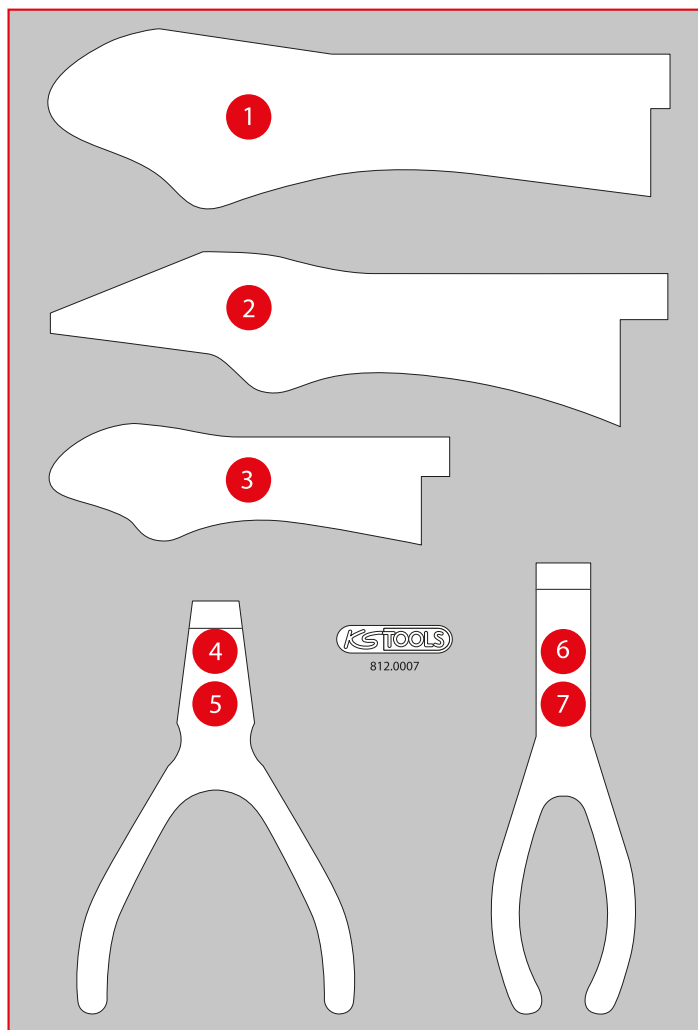

812.0007

S Spanner set

179,90
EUR

268 x 398

P35

Pos.	Code	Description	pcs
1	115.1033	Locking pliers, 60 mm, L = 220 mm	1
2	115.1035	Longbacken-Locking pliers, 210 mm	1
3	115.1031	Locking pliers, 50 mm, L = 140 mm	1
4	500.1029	Circlip pliers for external circlips, 160 mm	1
5	500.1026	Circlip pliers for external circlips, angled, 160 mm	1
6	500.1035	Circlip pliers for internal circlips, 160 mm	1
7	500.1032	Circlip pliers for internal circlips, angled, 160 mm	1

P 10
P 15
P 20
P 25
P 30
P 35
P 40
P 45
Individual parts S XL L M
Accessories