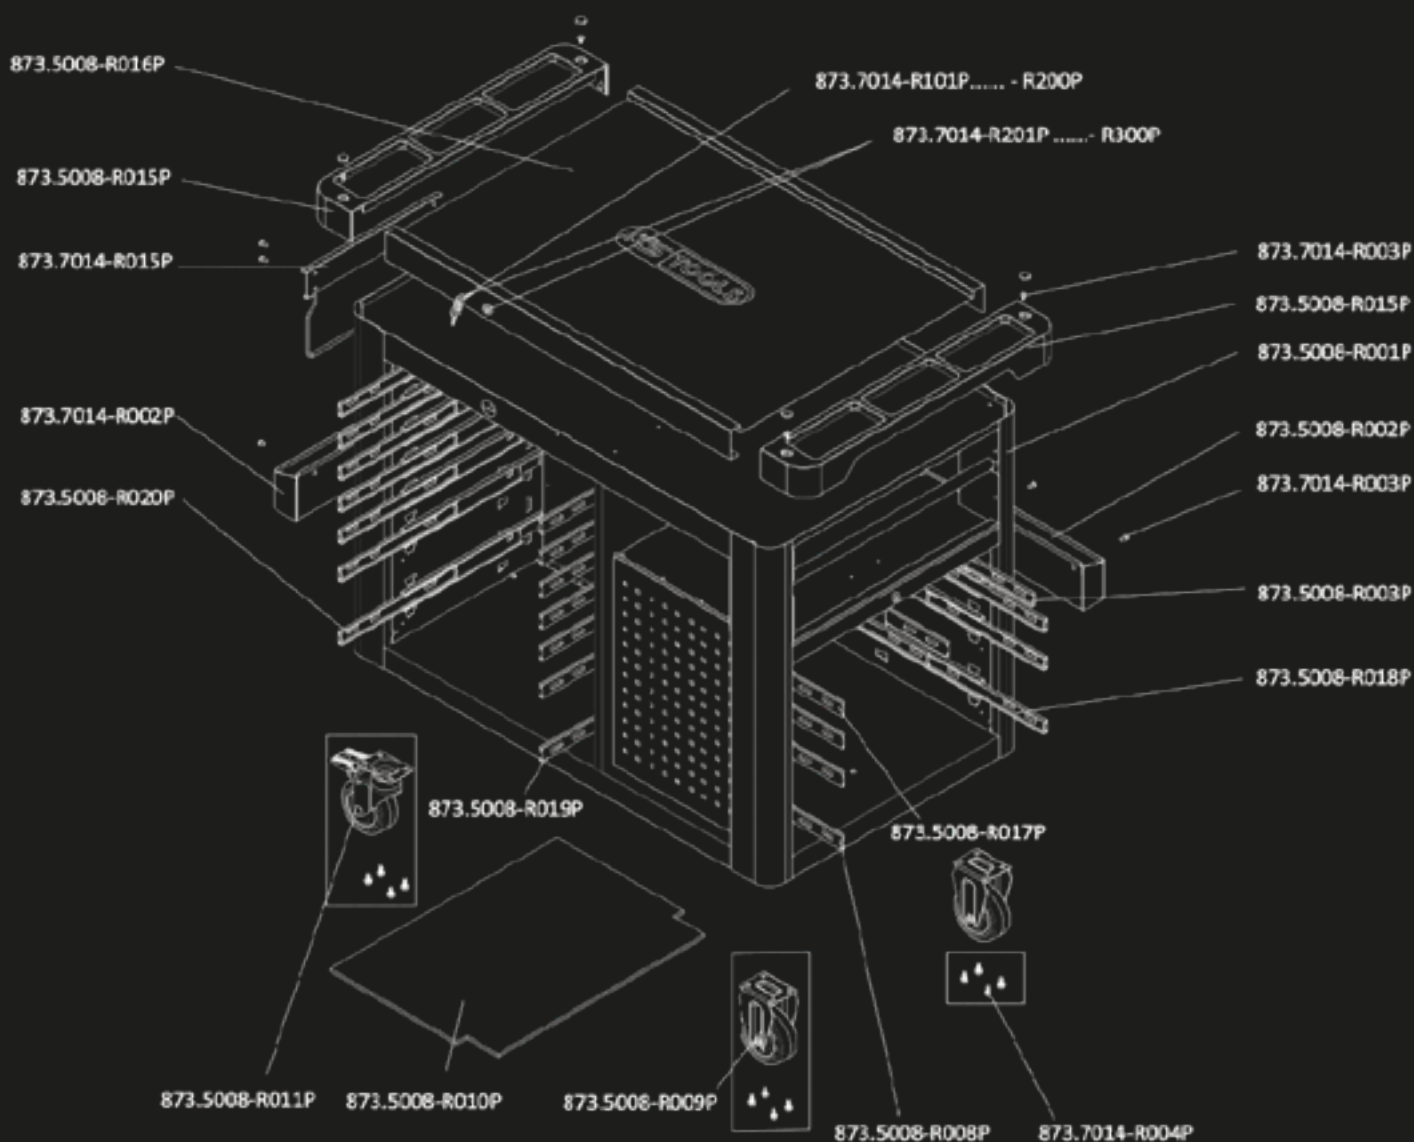

ON ALL PARTS

Easy exchange

QUICK AVAILABILITY FOR

CONTINUOUS PERFORMANCE

We have designed the drawers of our Performance Plus workshop trolleys in four sizes to cater to individual design options.

The tool inserts are tailored to the drawer sizes based on our experience from decades of tool production.