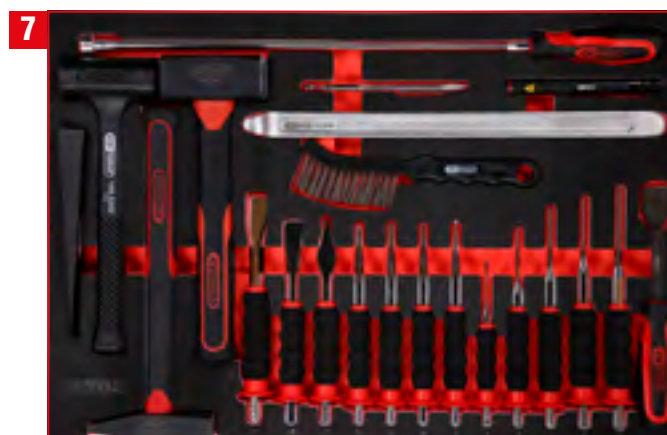

7

Hammer and chisel set in foam insert

811.0022

For a detailed list of tools, see page 224

P 10

P 15

P 20

P 25

P 30

P 35

P 40

P 45

Single inserts

Individual parts

Accessories