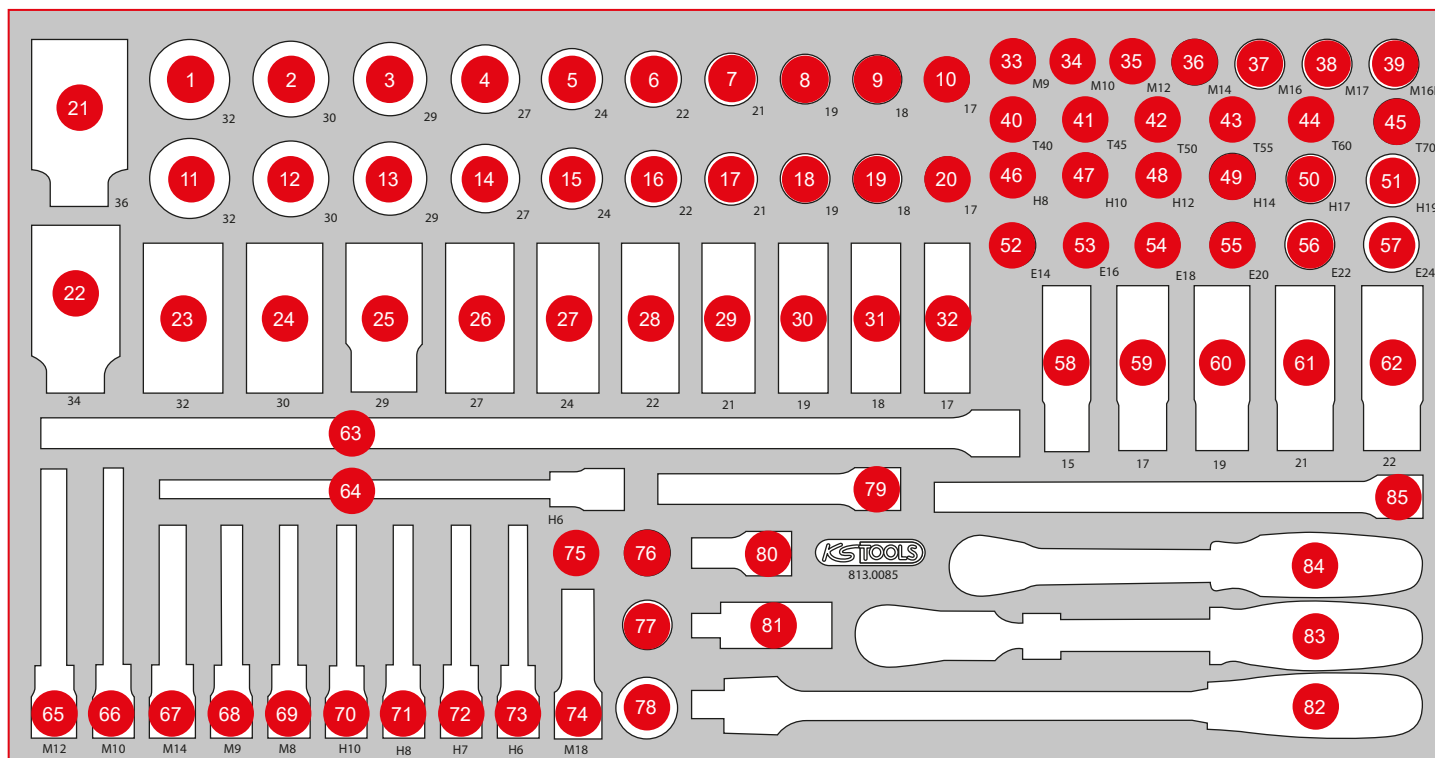

Pos.	Code	Description	pcs	Pos.	Code	Description	pcs	Pos.	Code	Description	pcs
48	911.1312	1/2" Bit socket hexagon, short, 12 mm	1	62	515.0995	SlimPOWER 1/2" Alloy rim impact socket, 22 mm	1	77	911.1234	Adaptor, 1/2" F x 3/4" M	1
49	911.1314	1/2" Bit socket hexagon, short, 14 mm	1	63	911.1836	Wobble extension, 1/2", 500 mm	1	78	911.3412	Reducing adaptor 3/4" F x 1/2" M	1
50	911.1317	1/2" Bit socket hexagon, short, 17 mm	1	64	911.5313	Hex bit socket, ball ended, long, 1/2", 6 mm	1	79	911.1383	Wobble extension, 1/2", 125 mm	1
51	911.1319	1/2" Bit socket hexagon, short, 19 mm	1	65	911.1972	1/2" Bit socket spline (XZN), M12, 140 mm	1	80	911.1381	Wobble extension, 1/2", 50 mm	1
52	911.4336	1/2" Torx E Socket, E14	1	66	911.1970	1/2" Bit socket spline (XZN), M10, 140 mm	1	81	911.1250	1/2" Universal joint	1
53	911.4322	1/2" Torx E Socket, E16	1	67	911.1355	1/2" Bit socket spline (XZN), M14, 110 mm	1	82	917.1455	1/2" Flexi head drive handle	1
54	911.4323	1/2" Torx E Socket, E18	1	68	911.1359	1/2" Bit socket spline (XZN), M9, 110 mm	1	83	914.1220	1/2" SlimPOWER Telescopic reversible ratchet, 72 teeth	1
55	911.4324	1/2" Torx E Socket, E20	1	69	911.1352	1/2" Bit socket spline (XZN), M8, 110 mm	1	84	920.1290	1/2" SlimPOWER Reversible ratchet, 72 teeth	1
56	911.4325	1/2" Torx E Socket, E22	1	70	911.1660	Hex bit socket, ball ended, long, 1/2", 10 mm	1	85	911.1384	Wobble extension, 1/2", 250 mm	1
57	911.4326	1/2" Torx E Socket, E24	1	71	911.1658	Hex bit socket, ball ended, long, 1/2", 8 mm	1				
58	515.0991	SlimPOWER 1/2" Alloy rim impact socket, 15 mm	1	72	911.1657	Hex bit socket, ball ended, long, 1/2", 7 mm	1				
59	515.0992	SlimPOWER 1/2" Alloy rim impact socket, 17 mm	1	73	911.1656	Hex bit socket, ball ended, long, 1/2", 6 mm	1				
60	515.0993	SlimPOWER 1/2" Alloy rim impact socket, 19 mm	1	74	515.1176	1/2" impact socket, XZN, M18 long	1				
61	515.0994	SlimPOWER 1/2" Alloy rim impact socket, 21 mm	1	75	911.3892	Adaptor, 3/8" F x 1/2" M	1				
				76	911.1207	3/8" Sliding adaptor, 3/8" F x 1/2" M	1				

P 10
P 15
P 20
P 25
P 30
P 35
P 40
P 45
S XL L M
Individual parts
Accessories