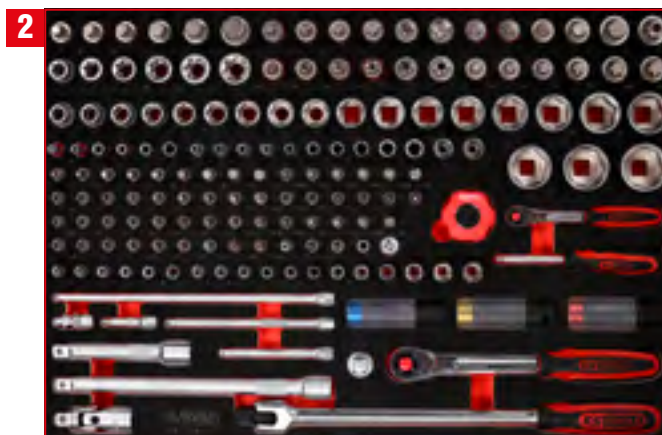

1/4" + 1/2" socket spanner set in foam insert

811.0167

For a detailed list of tools, see page 148

1 PCS
167