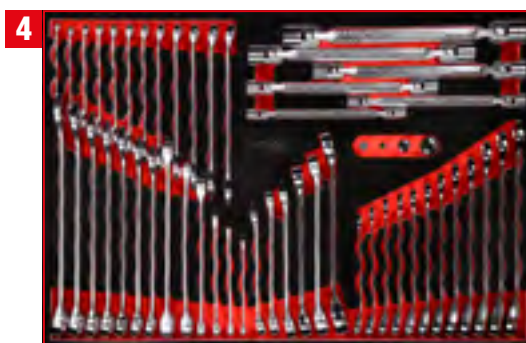

Screw spanner set in foam insert

811.0053

For a detailed list of tools, see page 214