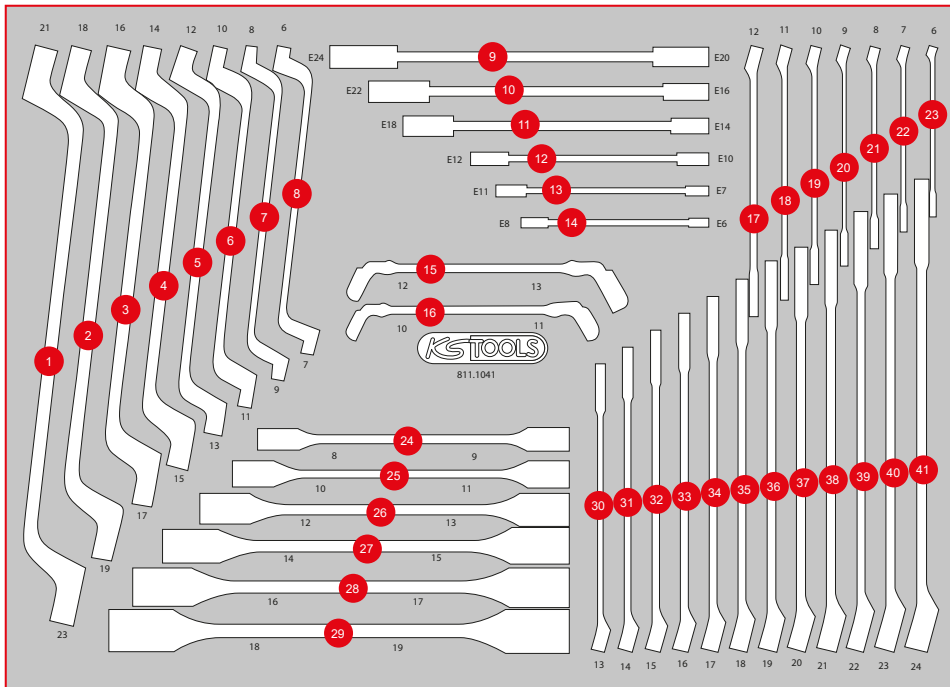

811.1041

M Screw spanner set

339,90
EUR

568 x 398

P10

P10TC

P15

P20

P30

P35

P45

Pos.	Code	Description	pcs
1	517.0815	Double ring spanner, offset, 21 x 23 mm	1
2	517.0812	Double ring spanner, offset, 18 x 19 mm	1
3	517.0810	Double ring spanner, offset, 16 x 17 mm	1
4	517.0809	Double ring spanner, offset, 14 x 15 mm	1
5	517.0807	Double ring spanner, offset, 12 x 13 mm	1
6	517.0804	Double ring spanner, offset, 10 x 11 mm	1
7	517.0802	Double ring spanner, offset, 8 x 9 mm	1
8	517.0801	Double ring spanner, offset, 6 x 7 mm	1
9	911.0376	Double ring spanner for Torx E profile, E20 x E24	1
10	911.0375	Double ring spanner for Torx E profile, E16 x E22	1
11	911.0374	Double ring spanner for Torx E profile, E14 x E18	1
12	911.0373	Double ring spanner for Torx E profile, E10 x E12	1
13	911.0372	Double ring spanner for Torx E profile, E7 x E11	1
14	911.0371	Double ring spanner for Torx E profile, E6 x E8	1
15	518.0529	Open double ring spanner, with double joint, 12 x 13 mm	1
16	518.0528	Open double ring spanner, with double joint, 10 x 11	1
17	517.0612	Combination spanners, offset, 12 mm	1
18	517.0611	Combination spanners, offset, 11 mm	1
19	517.0610	Combination spanners, offset, 10 mm	1
20	517.0609	Combination spanners, offset, 9 mm	1
21	517.0608	Combination spanners, offset, 8 mm	1
22	517.0607	Combination spanners, offset, 7 mm	1
23	517.0606	Combination spanners, offset, 6 mm	1
24	517.0301	Double revolving head spanner, 8 x 9 mm	1
25	517.0302	Double revolving head spanner, 10 x 11 mm	1
26	517.0303	Double revolving head spanner, 12 x 13 mm	1
27	517.0304	Double revolving head spanner, 14 x 15 mm	1
28	517.0305	Double revolving head spanner, 16 x 17 mm	1
29	517.0306	Double revolving head spanner, 18 x 19 mm	1
30	517.0613	Combination spanners, offset, 13 mm	1
31	517.0614	Combination spanners, offset, 14 mm	1
32	517.0615	Combination spanners, offset, 15 mm	1
33	517.0616	Combination spanners, offset, 16 mm	1
34	517.0617	Combination spanners, offset, 17 mm	1
35	517.0618	Combination spanners, offset, 18 mm	1
36	517.0619	Combination spanners, offset, 19 mm	1
37	517.0620	Combination spanners, offset, 20 mm	1
38	517.0621	Combination spanners, offset, 21 mm	1
39	517.0622	Combination spanners, offset, 22 mm	1
40	517.0623	Combination spanners, offset, 23 mm	1
41	517.0624	Combination spanners, offset, 24 mm	1