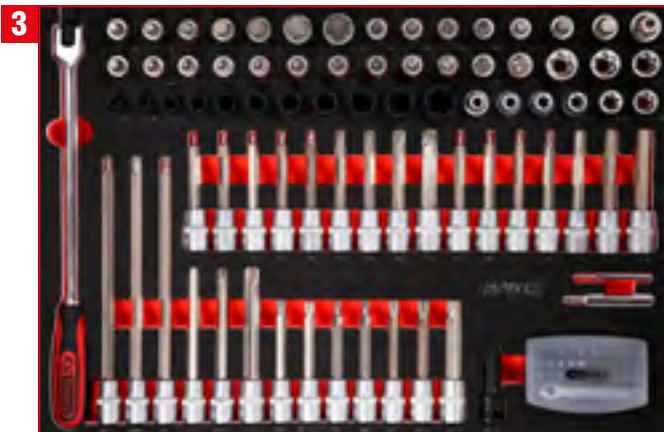

Screw spanner set in foam insert

811.0041

For a detailed list of tools, see page 190

IPCS
41

1/4" + 3/8" + 1/2" socket spanner set in foam insert

811.0111

For a detailed list of tools, see page 168

IPCS
111