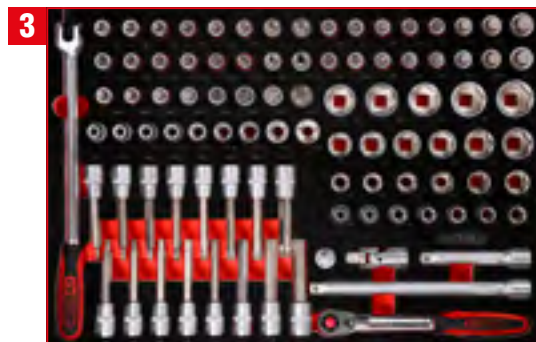

1/2" socket spanner set in foam insert

811.0095

For a detailed list of tools, see page 158