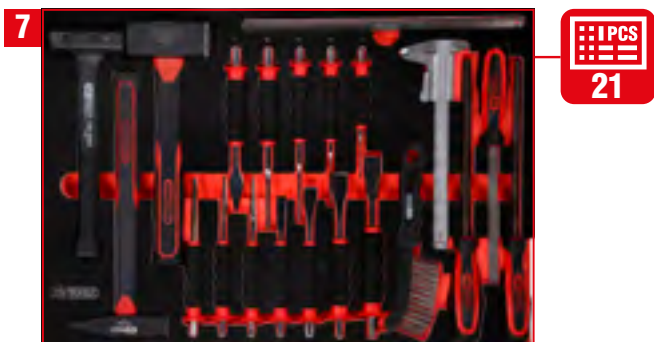

811.0051

For a detailed list of tools, see page 212

T-handle and screwdriver set in foam insert

811.1022

For a detailed list of tools, see page 194

Hammer, chisel and file set in foam insert

811.0021

For a detailed list of tools, see page 222