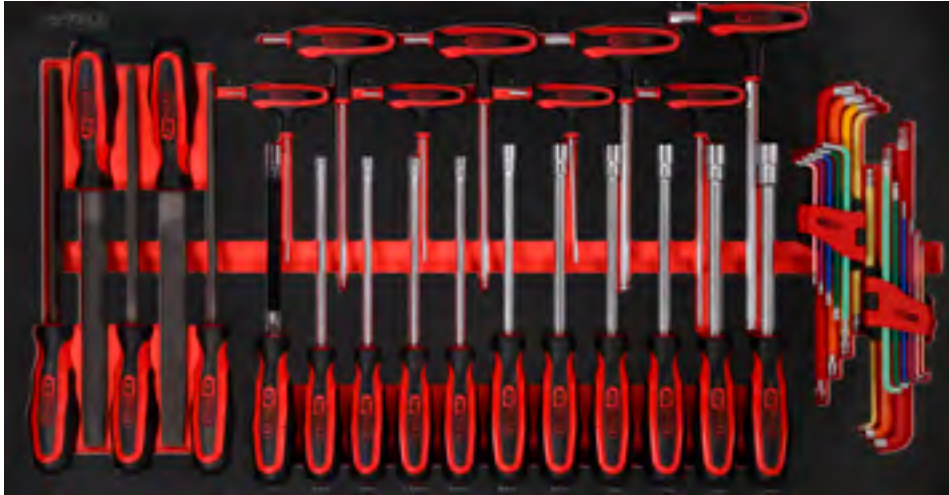

813.0042

L Screwdriver and file set

289,90
EUR

Pos.	Code	Description	pcs
1	157.0405	Tri-bastard file, form C, cut 2, 200 mm	1
2	157.0105	Halfround file, form E, cut 2, 20 mm	1
3	157.0305	Square file, form D, cut2, 200 mm	1
4	157.0005	Flat file, form B, cut 2, 200 mm	1
5	157.0205	Round file, form F, cut 2, 200 mm	1
6	151.8130	T-handle ball ended hexagon key wrench, 2 mm	1
7	151.8134	T-handle ball ended hexagon key wrench, 5 mm	1
8	151.8131	T-handle ball ended hexagon key wrench, 2,5 mm	1
9	151.8135	T-handle ball ended hexagon key wrench, 6 mm	1
10	151.8132	T-handle ball ended hexagon key wrench, 3 mm	1
11	151.8136	T-handle ball ended hexagon key wrench, 7 mm	1
12	151.8133	T-handle ball ended hexagon key wrench, 4 mm	1
13	151.8137	T-handle ball ended hexagon key wrench, 8 mm	1
14	159.1127	ERGOTORQUEplus Socket screwdriver, 7 mm	1
15	159.1201	ERGOTORQUEplus Socket screwdriver, 4 mm	1
16	159.1202	ERGOTORQUEplus Socket screwdriver, 5 mm	9
17	159.1203	ERGOTORQUEplus Socket screwdriver, 5,5 mm	9
18	159.1204	ERGOTORQUEplus Socket screwdriver, 6 mm	1
19	159.1206	ERGOTORQUEplus Socket screwdriver, 8 mm	1
20	159.1207	ERGOTORQUEplus Socket screwdriver, 9 mm	1
21	159.1208	ERGOTORQUEplus Socket screwdriver, 10 mm	1
22	159.1209	ERGOTORQUEplus Socket screwdriver, 11 mm	1
23	159.1210	ERGOTORQUEplus Socket screwdriver, 12 mm	1
24	159.1211	ERGOTORQUEplus Socket screwdriver, 13 mm	1
25	151.4530	Ball ended Torx key wrench set, extra long and bent 108°, 9 pcs	1
26	151.4420	Ball ended hexagon key wrench set, extra long, 9 pcs	1