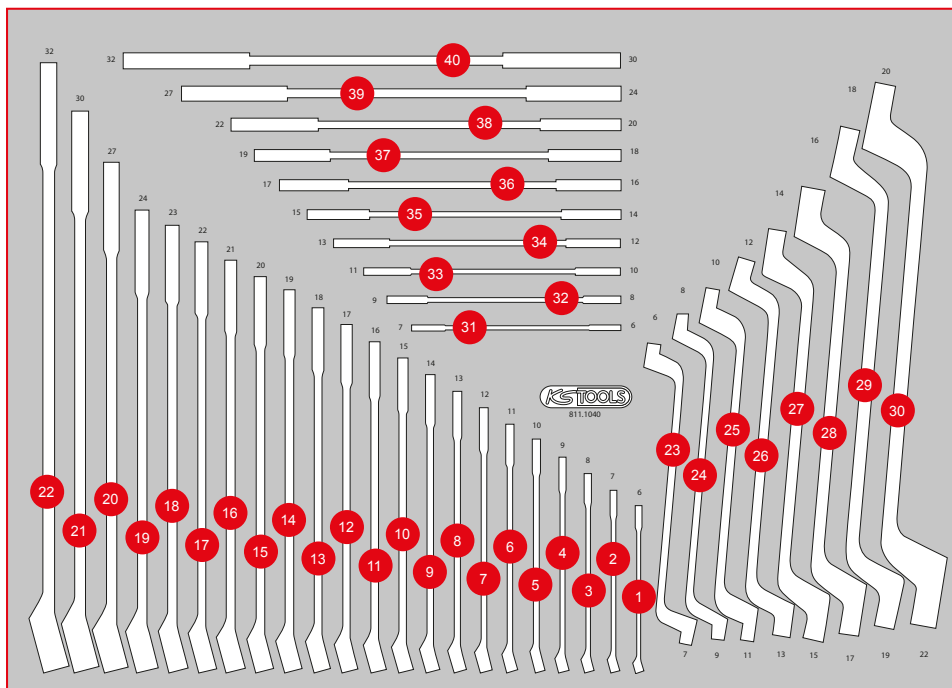

811.1040

M Screw spanner set

339,90
EUR

568 x 398

P10

P10TC

P15

P20

P30

P35

P45

Pos.	Code	Description	pcs
1	517.0606	Combination spanners, offset, 6 mm	1
2	517.0607	Combination spanners, offset, 7 mm	1
3	517.0608	Combination spanners, offset, 8 mm	1
4	517.0609	Combination spanners, offset, 9 mm	1
5	517.0610	Combination spanners, offset, 10 mm	1
6	517.0611	Combination spanners, offset, 11 mm	1
7	517.0612	Combination spanners, offset, 12 mm	1
8	517.0613	Combination spanners, offset, 13 mm	1
9	517.0614	Combination spanners, offset, 14 mm	1
10	517.0615	Combination spanners, offset, 15 mm	1
11	517.0616	Combination spanners, offset, 16 mm	1
12	517.0617	Combination spanners, offset, 17 mm	1
13	517.0618	Combination spanners, offset, 18 mm	1
14	517.0619	Combination spanners, offset, 19 mm	1
15	517.0620	Combination spanners, offset, 20 mm	1
16	517.0621	Combination spanners, offset, 21 mm	1
17	517.0622	Combination spanners, offset, 22 mm	1
18	517.0623	Combination spanners, offset, 23 mm	1
19	517.0624	Combination spanners, offset, 24 mm	1
20	517.0627	Combination spanners, offset, 27 mm	1
21	517.0630	Combination spanners, offset, 30 mm	1
22	517.0632	Combination spanners, offset, 32 mm	1
23	517.0701	Double open ended spanners, 6 x 7 mm	1
24	517.0702	Double open ended spanners, 8 x 9 mm	1
25	517.0704	Double open ended spanners, 10 x 11 mm	1
26	517.0707	Double open ended spanners, 12 x 13 mm	1
27	517.0709	Double open ended spanners, 14 x 15 mm	1
28	517.0710	Double open ended spanners, 16 x 17 mm	1
29	517.0712	Double open ended spanners, 18 x 19 mm	1
30	517.0714	Double open ended spanners, 20 x 22 mm	1
31	517.0716	Double open ended spanners, 24 x 27 mm	1
32	517.0718	Double open ended spanners, 30 x 32 mm	1
33	517.0801	Double ring spanner, offset, 6 x 7 mm	1
34	517.0802	Double ring spanner, offset, 8 x 9 mm	1
35	517.0804	Double ring spanner, offset, 10 x 11 mm	1
36	517.0807	Double ring spanner, offset, 12 x 13 mm	1
37	517.0809	Double ring spanner, offset, 14 x 15 mm	1
38	517.0810	Double ring spanner, offset, 16 x 17 mm	1
39	517.0812	Double ring spanner, offset, 18 x 19 mm	1
40	517.0813	Double ring spanner, offset, 20 x 22 mm	1

P 10
P 15
P 20
P 25
P 30
P 35
P 40
P 45
S
XL
L
M
Individual parts
Accessories