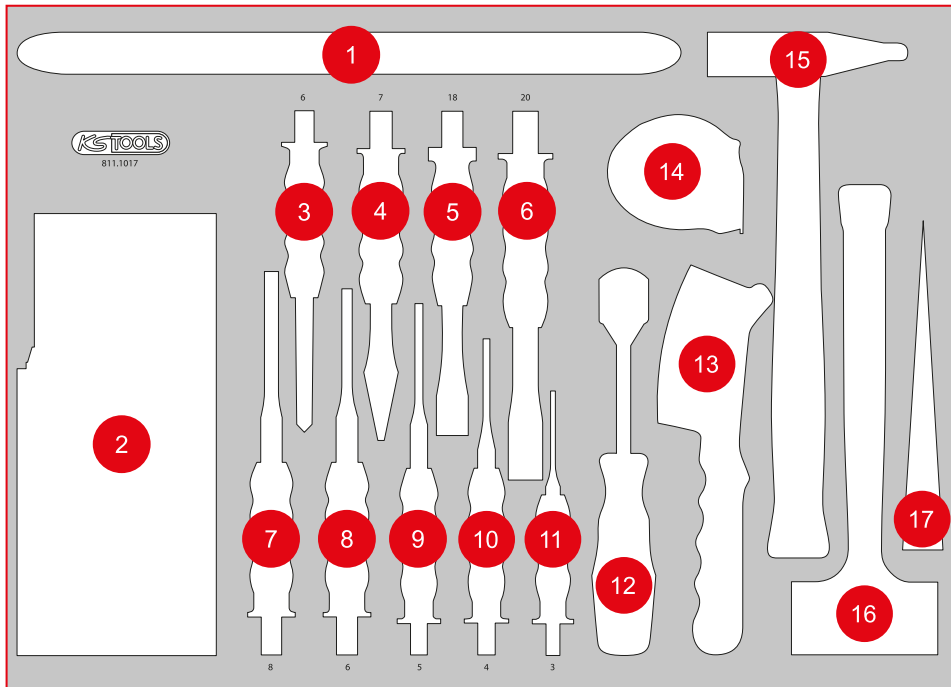

811.1017

M Hammer and chisel set

229,90
EUR

Pos.	Code	Description	pcs
1	150.1670	Test probe 6-24V DC with 5 m cable	1
2	911.8146	Tyre lever, 370 mm	1
3	156.0243	Centre punch, octagon 10 mm	1
4	156.0242	Cross chisel, octagon, 7 mm	1
5	156.0254	Flat chisel, octagon, 18 mm	1
6	156.0241	Flat chisel, octagon, 20 mm	1
7	156.0235	Pin punch, Ø 8 mm, cylindrical shaft	1
8	156.0234	Pin punch, Ø 6 mm, cylindrical shaft	1
9	156.0233	Pin punch, Ø 5 mm, cylindrical shaft	1
10	156.0232	Pin punch, Ø 4 mm, cylindrical shaft	1
11	156.0231	Pin punch, Ø 3 mm, cylindrical shaft	1
12	907.2222	Gasket scraper, 25 x 200 mm	1
13	201.2335	Steel wire brake saddle brush, 2-row, straight 225 mm	1
14	300.0114	Tape measure with locking device and belt clip, black red, 5 m, 19 mm	1
15	142.1402	Fitters Hammer, fibreglas handle, 400 g	1
16	140.5252	Recoil free soft faced Hammer, 400 g	1
17	911.8138	Trim plastic wedge, 195 x30 mm	1