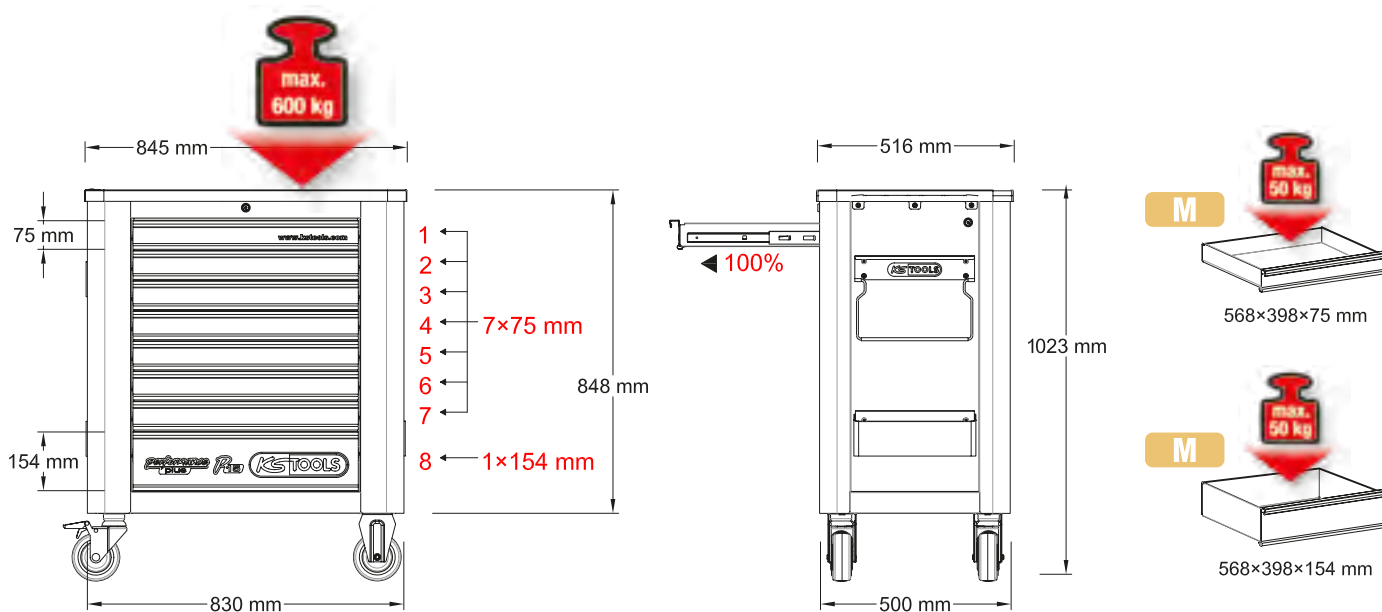

Eight drawers each load capacity up to 50 kg

Stable **ball bearing**

Plastic Surface

Lock lockable

Anti-static castors with brakes

Integrated **corner protection**

Paper roll holder included

Can holder included