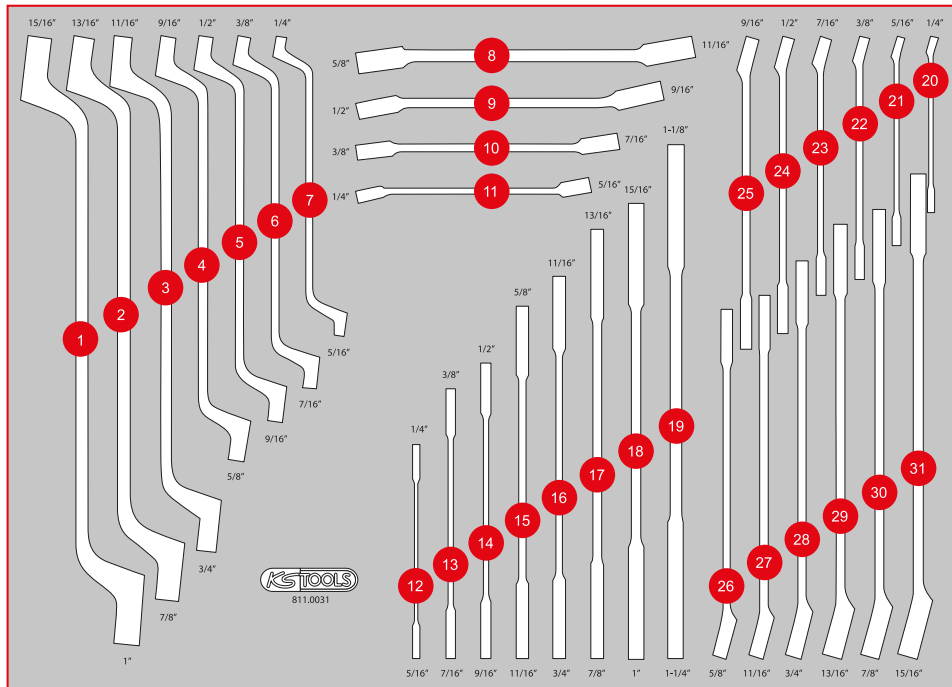

Pos.	Code	Description	pcs
1	517.0895	Double ring spanner, offset, 15/16 x 1"	1
2	517.0894	Double ring spanner, offset, 13/16 x 7/8"	1
3	517.0889	Double ring spanner, offset, 11/16 x 3/4"	1
4	517.0887	Double ring spanner, offset, 9/16 x 5/8"	1
5	517.0885	Double ring spanner, offset, 1/2 x 9/16"	1
6	517.0883	Double ring spanner, offset, 3/8 x 7/16"	1
7	517.0881	Double ring spanner, offset, 1/4 x 5/16"	1
8	517.9268	CLASSIC flare nut spanner, 5/8" x 11/16"	1
9	517.9267	CLASSIC flare nut spanner, 1/2" x 9/16"	1
10	517.9266	CLASSIC flare nut spanner, 3/8" x 7/16"	1
11	517.9265	CLASSIC flare nut spanner, 1/4" x 5/16"	1
12	517.0781	Double open ended spanners, 1/4 x 5/16"	1
13	517.0783	Double open ended spanners, 3/8 x 7/16"	1
14	517.0785	Double open ended spanners, 1/2 x 9/16"	1
15	517.0788	Double open ended spanners, 5/8 x 11/16"	1
16	517.0789	Double open ended spanners, 11/16 x 3/4"	1
17	517.0794	Double open ended spanners, 13/16 x 7/8"	1
18	517.0795	Double open ended spanners, 15/16 x 1"	1
19	517.0774	Double open ended spanners, 1.1/8" x 1.1/4"	1
20	517.1901	Combination spanners, offset, 1/4"	1
21	517.1902	Combination spanners, offset, 5/16"	1
22	517.1903	Combination spanners, offset, 3/8"	1
23	517.1904	Combination spanners, offset, 7/16"	1
24	517.1951	Combination spanners, offset, 1/2"	1
25	517.1906	Combination spanners, offset, 9/16"	1
26	517.1907	Combination spanners, offset, 5/8"	1
27	517.1908	Combination spanners, offset, 11/16"	1
28	517.1909	Combination spanners, offset, 3/4"	1
29	517.1912	Combination spanners, offset, 13/16"	1
30	517.1913	Combination spanners, offset, 7/8"	1
31	517.1914	Combination spanners, offset, 15/16"	1