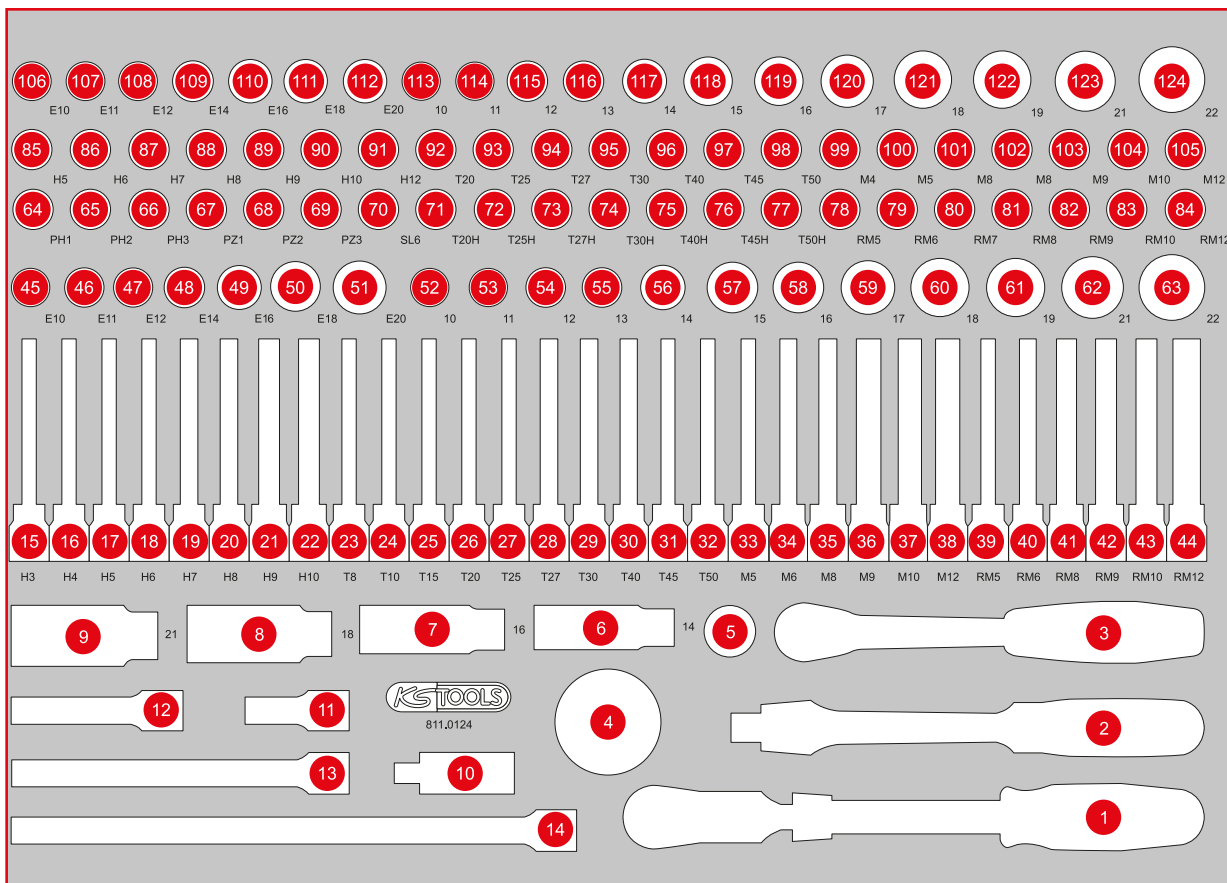

P 10
P 15
P 20
P 25
P 30
P 35
P 40
P 45
Individual parts S XL L M
Accessories

M 3/8" Socket spanner set

419,90

EUR

124

568 x 398

Pos.	Code	Description	pcs	Pos.	Code	Description	pcs	Pos.	Code	Description	pcs
1	914.3820	3/8" SlimPOWER Telescopic reversible ratchet, 72 teeth	1	21	917.1594	3/8" Bit socket hexagon, long, 9 mm	1	43	917.3935	3/8" RIBE® Bit socket, long, M10	1
2	917.3939	3/8" Flexi head drive handle	1	22	911.1566	3/8" Bit socket hexagon, long, 10 mm	1	44	917.3936	3/8" RIBE® Bit socket, long, M12	1
3	920.3890	3/8" SlimPOWER Reversible ratchet, 72 teeth	1	23	917.1576	3/8" Bit socket Torx, long, T8	1	45	911.4318	3/8" Torx E Socket, E10	1
4	914.3810	Mini hand reversible ratchet, 3/8", 72 teeth	1	24	917.1577	3/8" Bit socket Torx, long, T10	1	46	911.4319	3/8" Torx E Socket, E11	1
5	911.3826	3/8" Sliding / reducing adaptor, 1/2" F x 3/8" M	1	25	917.1579	3/8" Bit socket Torx, long, T15	1	47	911.4320	3/8" Torx E Socket, E12	1
6	911.3990	3/8" Special spark plug socket, thin-walled 14 mm	1	26	911.1551	3/8" Bit socket Torx, long, T20	1	48	911.4321	3/8" Torx E Socket, E14	1
7	911.3804	3/8" Spark plug socket, 16 mm	1	27	911.1552	3/8" Bit socket Torx, long, T25	1	49	911.4343	3/8" Torx E Socket, E16	1
8	911.3823	3/8" Spark plug socket, 18 mm	1	28	911.1553	3/8" Bit socket Torx, long, T27	1	50	911.4344	3/8" Torx E Socket, E18	1
9	911.3805	3/8" Spark plug socket, 21 mm	1	29	911.1554	3/8" Bit socket Torx, long, T30	1	51	911.4345	3/8" Torx E Socket, E20	1
10	911.3850	3/8" Universal joint	1	30	911.1555	3/8" Bit socket Torx, long, T40	1	52	917.3810	3/8" Hexagonal socket, 10 mm	1
11	911.3852	3/8" Extension with knurling, 45 mm	1	31	911.1556	3/8" Bit socket Torx, long, T45	1	53	917.3811	3/8" Hexagonal socket, 11 mm	1
12	911.3801	3/8" Extension with knurling, 75 mm	1	32	911.1557	3/8" Bit socket Torx, long, T50	1	54	917.3812	3/8" Hexagonal socket, 12 mm	1
13	911.3802	3/8" Extension with knurling, 150 mm	1	33	917.3904	XZN spline bit socket, 3/8", M5, long	1	55	917.3813	3/8" Hexagonal socket, 13 mm	1
14	911.3803	3/8" Extension with knurling, 250 mm	1	34	917.3905	XZN spline bit socket, 3/8", M6, long	1	56	917.3814	3/8" Hexagonal socket, 14 mm	1
15	917.1593	3/8" Bit socket hexagon, long, 3 mm	1	35	917.3906	XZN spline bit socket, 3/8", M8, long	1	57	917.3815	3/8" Hexagonal socket, 15 mm	1
16	911.1561	3/8" Bit socket hexagon, long, 4 mm	1	36	917.3907	XZN spline bit socket, 3/8", M9, long	1	58	917.3816	3/8" Hexagonal socket, 16 mm	1
17	911.1562	3/8" Bit socket hexagon, long, 5 mm	1	37	917.3908	XZN spline bit socket, 3/8", M10, long	1	59	917.3817	3/8" Hexagonal socket, 17 mm	1
18	911.1563	3/8" Bit socket hexagon, long, 6 mm	1	38	917.3909	XZN spline bit socket, 3/8", M12, long	1	60	917.3818	3/8" Hexagonal socket, 18 mm	1
19	911.1564	3/8" Bit socket hexagon, long, 7 mm	1	39	917.3930	3/8" RIBE® Bit socket, long, M5	1	61	917.3819	3/8" Hexagonal socket, 19 mm	1
20	911.1565	3/8" Bit socket hexagon, long, 8 mm	1	40	917.3931	3/8" RIBE® Bit socket, long, M6	1	62	917.3821	3/8" Hexagonal socket, 21 mm	1
				41	917.3933	3/8" RIBE® Bit socket, long, M8	1	63	917.3822	3/8" Hexagonal socket, 22 mm	1
				42	917.3934	3/8" RIBE® Bit socket, long, M9	1	64	911.3875	3/8" Bit socket, PH1	1