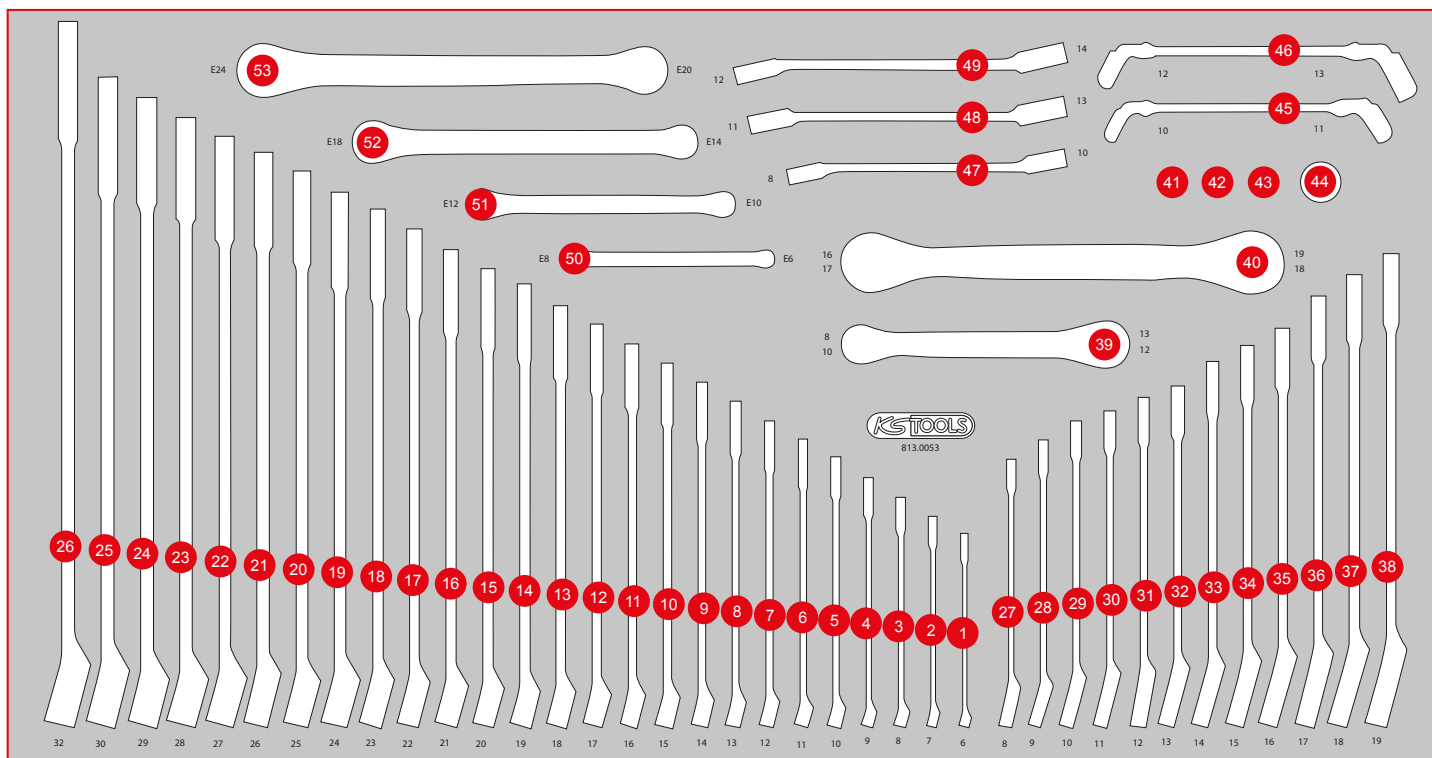

Pos.	Code	Description	pcs	Pos.	Code	Description	pcs	Pos.	Code	Description	pcs
33	503.4614	GEARplus reversing combination ratcheting spanner, 14 mm	1	40	503.4546	4 in 1 GEARplus reversing double ratchet ring spanner, 16x17x18x19 mm	1	50	911.0371	Double ring spanner for Torx E profile, E6 x E8	1
34	503.4615	GEARplus reversing combination ratcheting spanner, 15 mm	1	41	503.4290	GEARplus bit adaptor, 1/4" x 10 mm	1	51	911.0373	Double ring spanner for Torx E profile, E10 x E12	1
35	503.4616	GEARplus reversing combination ratcheting spanner, 16 mm	1	42	503.4296	GEARplus socket adaptor, 1/4" x 10 mm	1	52	911.0374	Double ring spanner for Torx E profile, E14 x E18	1
36	503.4617	GEARplus reversing combination ratcheting spanner, 17 mm	1	43	503.4297	GEARplus socket adaptor, 3/8" x 13 mm	1	53	911.0376	Double ring spanner for Torx E profile, E20 x E24	1
37	503.4618	GEARplus reversing combination ratcheting spanner, 18 mm	1	44	503.4298	GEARplus socket adaptor, 1/2" x 19 mm	1				
38	503.4619	GEARplus reversing combination ratcheting spanner, 19 mm	1	45	518.0528	Open double ring spanner, with double joint, 10 x 11	1				
39	503.4656	4 in 1 GEARplus reversing double ratchet ring spanner, 8x10+12x13 mm	1	46	518.0529	Open double ring spanner, with double joint, 12 x 13	1				
				47	517.0252	Open double ring spanner, offset, 8 x 10 mm	1				
				48	517.9244	Open double ring spanner, offset, 11 x 13 mm	1				
				49	517.0258	Open double ring spanner, offset, 12 x 14 mm	1				

P 10
P 15
P 20
P 25
P 30
P 35
P 40
P 45
S
XL
L
M
Individual parts
Accessories