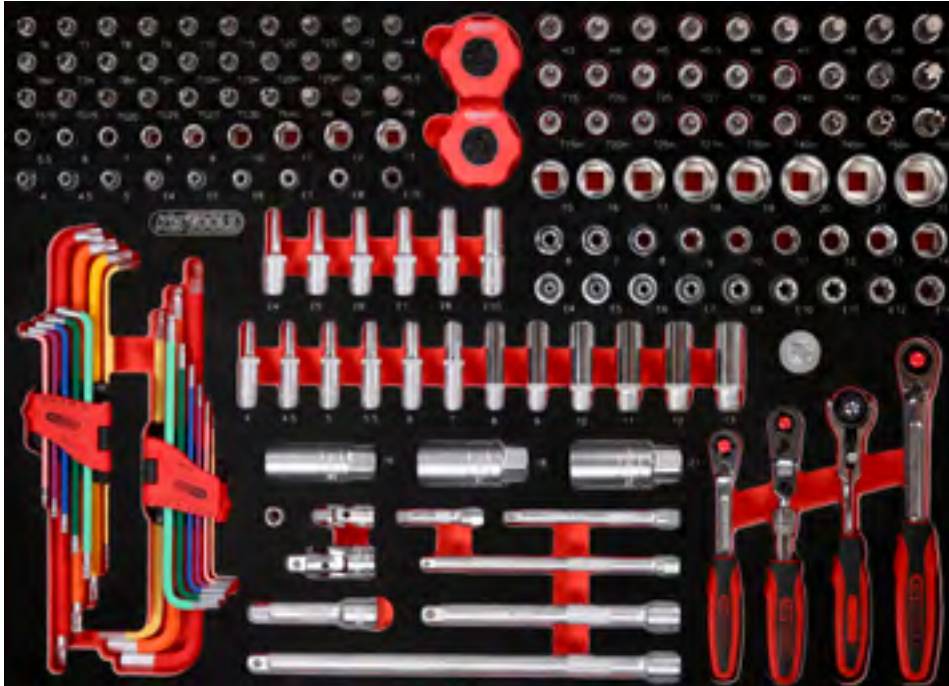

811.0156

M 1/4" + 3/8" socket spanner set