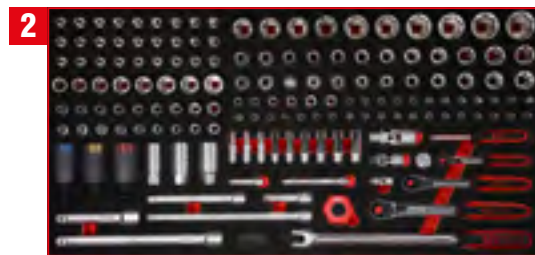

2.479,⁹⁰ EUR
825.4285

IPCS
30

1 Pliers and measuring tool set in foam insert

813.0030

For a detailed list of tools, see page 274

IPCS
156

2 1/4" + 3/8" + 1/2" socket spanner set in foam insert

813.0156