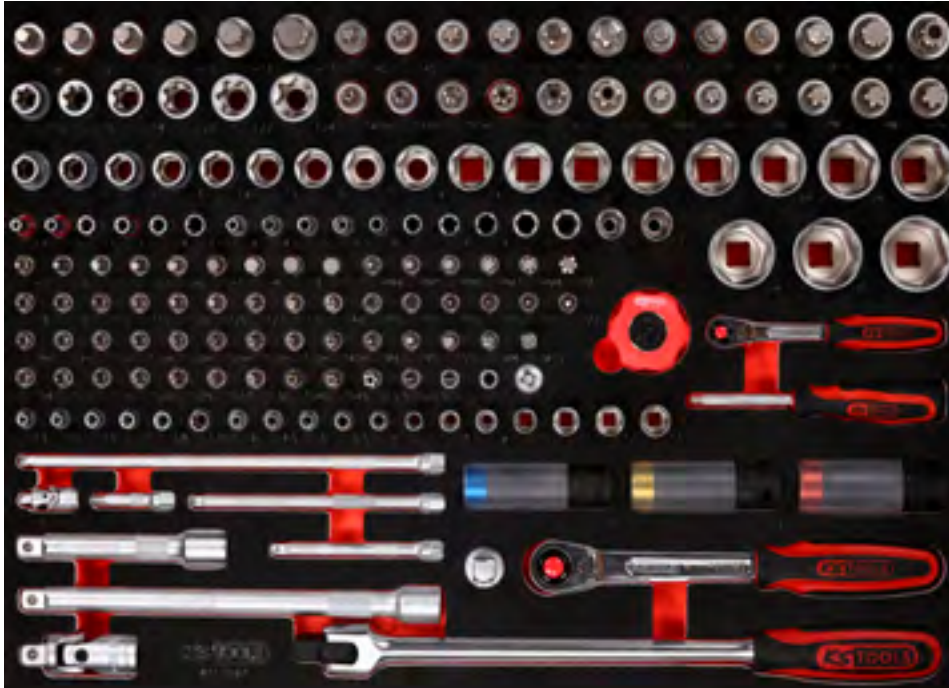

811.0167

M 1/4" + 1/2" socket spanner set