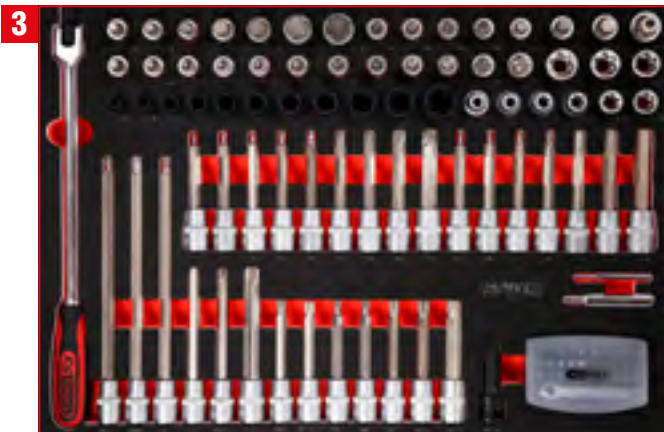

3

1/2" screwdriver bit set in foam insert

811.1111

For a detailed list of tools, see page 166