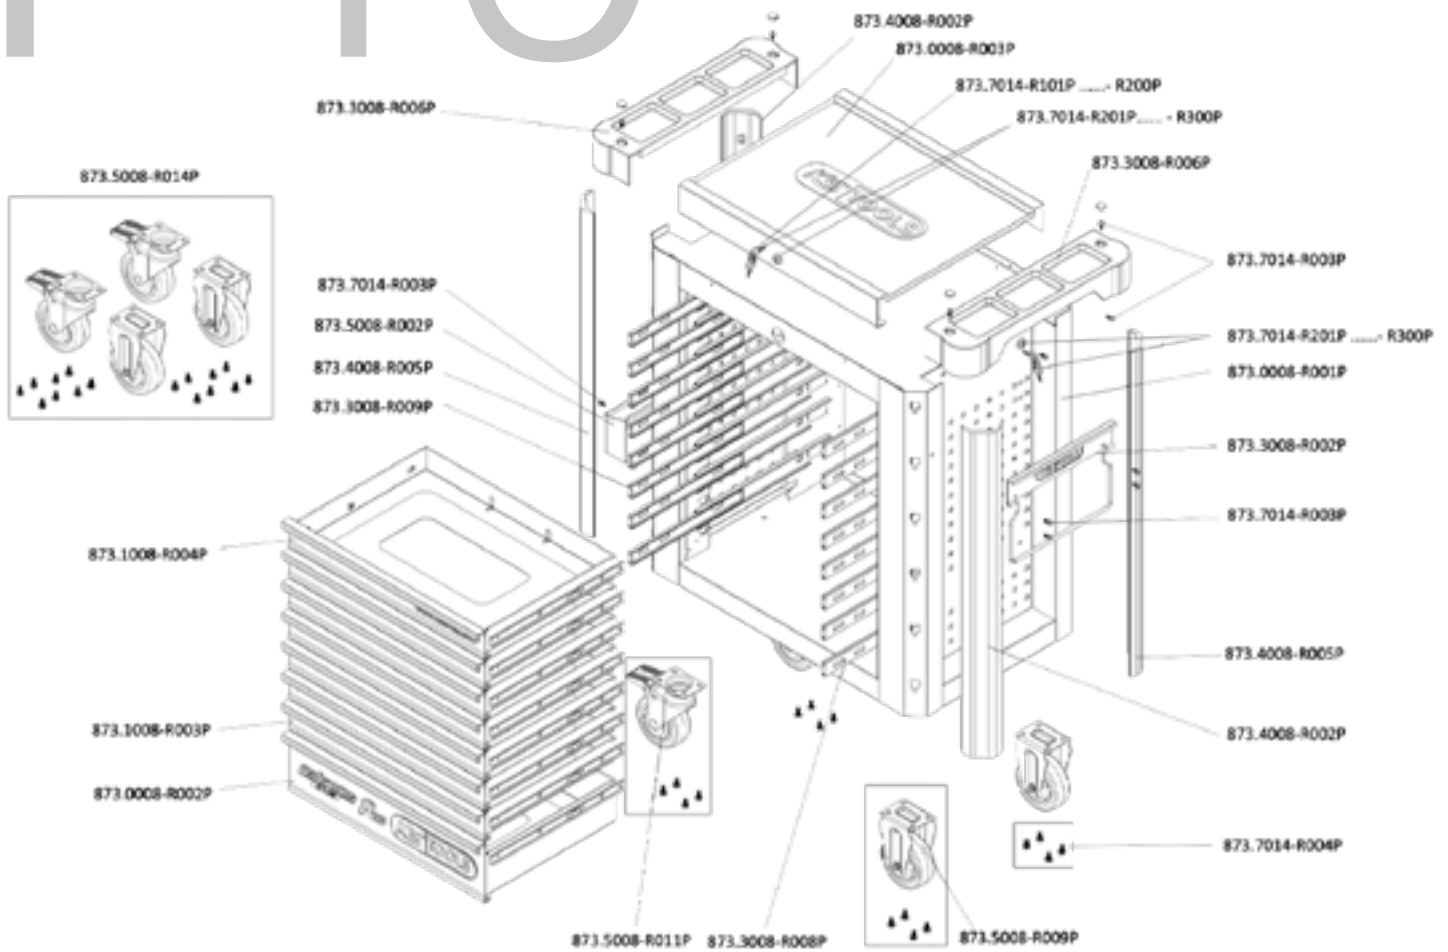

P10

INDIVIDUAL PARTS LIST

Item No.	Description	Amount	Price per piece
873.7014-R101P...	Replacement key for PERFORMANCEplus workshop trolley lock number xyz	2	6,90 €
873.7014-R201P...	Lock with 2 keys for PERFORMANCEplus workshop trolley lock number xyz	2	11,90 €
873.0008-R001P	Body with handle	1	470,90 €
873.0008-R002P	Compartment with logo and ball-bearing guide, 568x398x145 mm	1	132,90 €
873.0008-R003P	Stainless steel worktop	1	117,90 €
873.1008-R003P	Compartment with ball-bearing guide, for workshop trolley P10/P10TC/P15, 568x398x65 mm	6	77,90 €
873.1008-R004P	Compartment with website and ball-bearing guide, for workshop trolley P10/P15, 568x398x65 mm	1	77,90 €
873.3008-R002P	Paper roll holder for PERFORMANCEplus workshop trolley	1	21,90 €
873.3008-R006P	Storage for work surface	2	33,90 €
873.3008-R008P	Full extension (with ball-bearing guide) with automatic retraction	8	33,90 €
873.3008-R009P	Full extension (with ball-bearing guide) with automatic retraction	8	33,90 €
873.4008-R002P	Plastic bumpers	2	21,90 €
873.4008-R005P	Plastic bumpers	2	21,90 €
873.5008-R002P	Can holder for PERFORMANCEplus workshop trolley	1	27,90 €
873.5008-R009P	Fixed castors for PERFORMANCEplus workshop trolley, incl. screws	2	39,90 €
873.5008-R011P	Swivel castors with brakes, for PERFORMANCEplus workshop trolley, incl. screws	2	39,90 €
873.5008-R014P	Roller set for PERFORMANCEplus workshop trolley, incl. screws	1	168,90 €
873.7014-R003P	M6x12 screws for PERFORMANCEplus workshop trolley accessories	14	0,20 €
873.7014-R004P	M8 screws for PERFORMANCEplus workshop trolley rollers (16 pcs.)	1	6,90 €