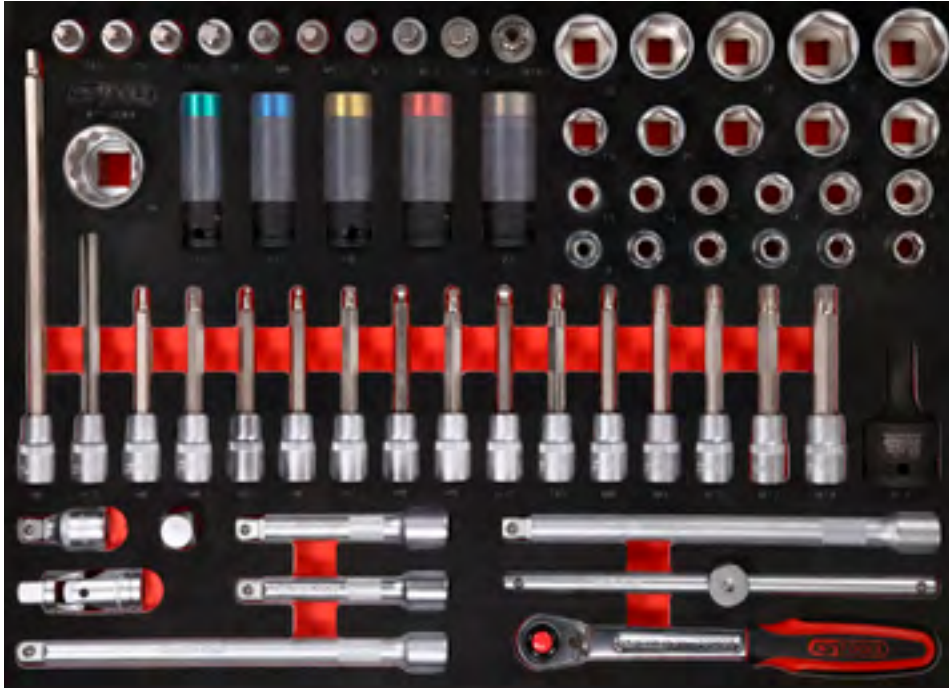

811.0064

M 1/2" Screwdriver bit set