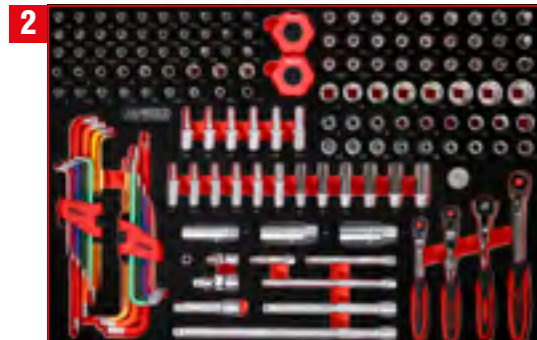

BUNDLE PRICE!

6 x M / 399 pcs

2.589,90
EUR

815.6399

Screwdriver set in foam insert

811.0024

For a detailed list of tools, see page 186

1/4" + 3/8" socket spanner set in foam insert