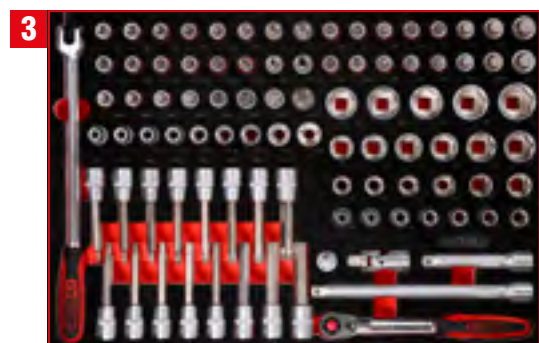

811.0024

For a detailed list of tools, see page 186

IPCS
156

1/4" + 3/8" socket spanner set in foam insert

811.0156

For a detailed list of tools, see page 144

IPCS
95

1/2" socket spanner set in foam insert