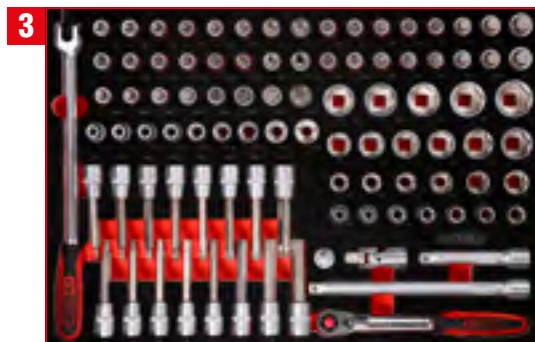

BUNDLE PRICE!
10 x M, 2 x S
549 pcs
5.179,⁹⁰ EUR
835.12549

Screwdriver set in foam insert

811.0024

For a detailed list of tools, see page 186

1/4" + 3/8" socket spanner set in foam insert

811.0156

For a detailed list of tools, see page 144