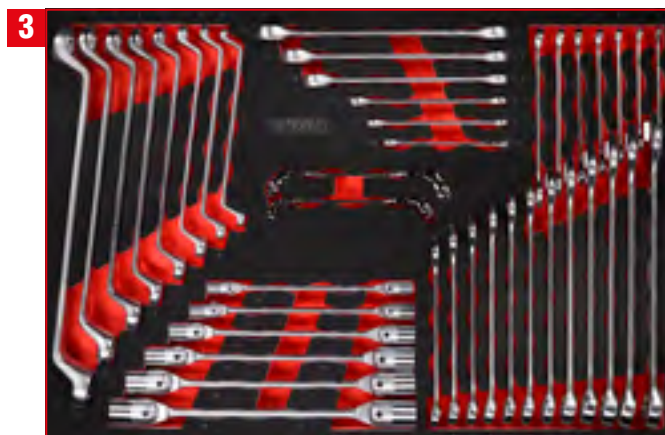

Screw spanner set in foam insert

811.1041

For a detailed list of tools, see page 204

IPCS
41