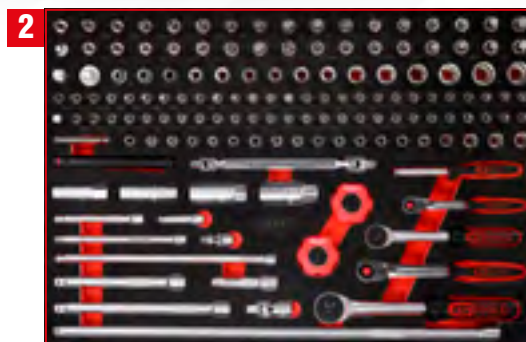

2.649,-^{EUR}

810.6370

IPCS
24

Screwdriver set in foam insert

811.0024

For a detailed list of tools, see page 186

IPCS
148

1/4" + 3/8" socket spanner set in foam insert