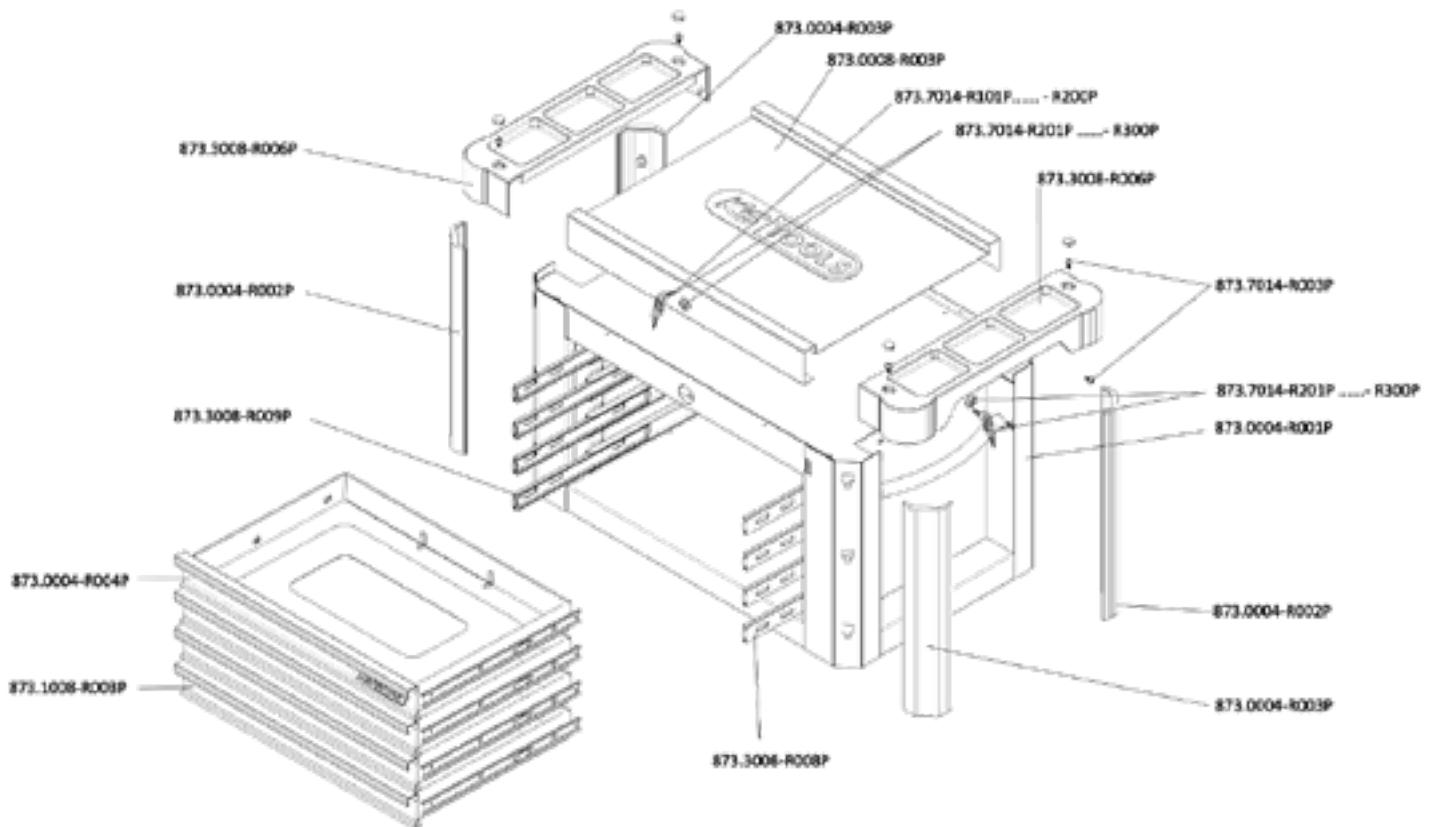

Single insoles

Individual parts

Accessories

P10TC

INDIVIDUAL PARTS LIST

Art.-Nr.	Description	amount	Price per piece
873.7014-R101P...	Replacement key for PERFORMANCEplus workshop trolley lock number xyz	2	6,90 €
873.7014-R201P...	Lock with 2 keys for PERFORMANCEplus workshop trolley lock number xyz	2	11,90 €
873.0004-R001P	Body of workshop trolley attachment P10TC	1	325,90 €
873.0004-R002P	Plastic bumpers for workshop trolley attachment P10TC	2	10,90 €
873.0004-R003P	Plastic bumpers for workshop trolley attachment P10TC	2	10,90 €
873.0004-R004P	Compartment with logo and ball-bearing guide, for attachment P10TC, 568x398x65 mm	1	89,90 €
873.0008-R003P	Stainless steel work surface	1	117,90 €
873.1008-R003P	Compartment with ball-bearing guide, for workshop trolley P10/P10TC/P15, 568x398x65 mm	3	77,90 €
873.3008-R006P	Storage for work surface	2	33,90 €
873.3008-R008P	Full extension (with ball-bearing guide) with automatic retraction	4	33,90 €
873.3008-R009P	Full extension (with ball-bearing guide) with automatic retraction	4	33,90 €
873.7014-R003P	M6x12 screws for PERFORMANCEplus workshop trolley accessories	8	0,20 €