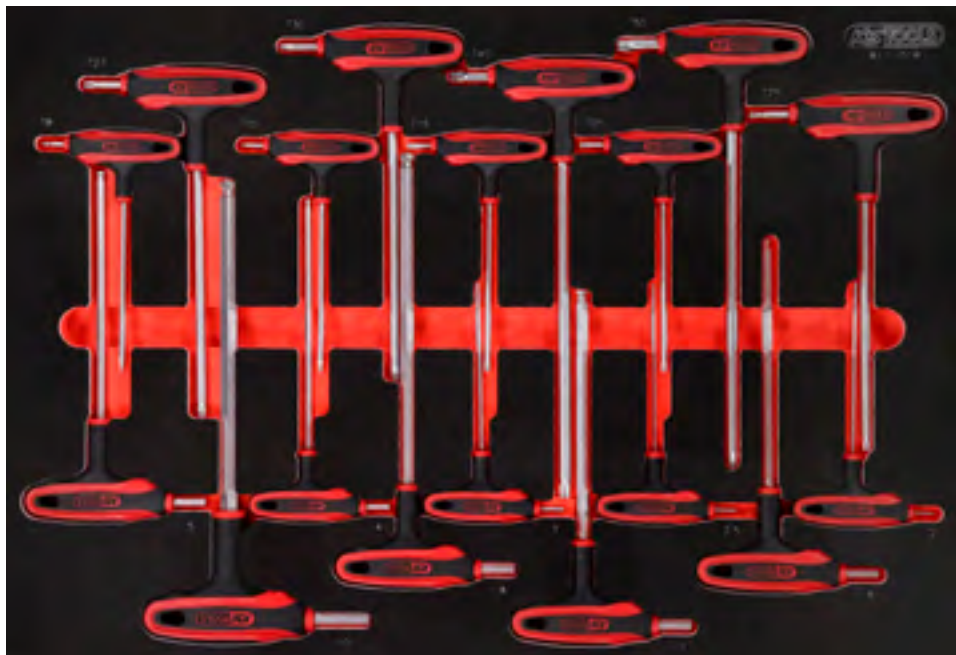

811.1018

M T-handle key wrench set

149,90
EUR

568 x 398

P10

P10TC

P15

P20

P30

P35

P45

Pos.	Code	Description	pcs
1	151.2753	T-handle Torx key wrench, ball end, T8	1
2	151.2759	T-handle Torx key wrench, ball end, T27	1
3	151.2755	T-handle Torx key wrench, ball end, T10	1
4	151.2760	T-handle Torx key wrench, ball end, T30	1
5	151.2756	T-handle Torx key wrench, ball end, T15	1
6	151.2761	T-handle Torx key wrench, ball end, T40	1
7	151.2757	T-handle Torx key wrench, ball end, T20	1
8	151.2853	T-handle Torx key wrench, ball end, T50	1
9	151.2758	T-handle Torx key wrench, ball end, T25	1
10	151.8134	T-handle ball ended hexagon key wrench, 5 mm	1
11	151.8138	T-handle ball ended hexagon key wrench, 10 mm	1
12	151.8133	T-handle ball ended hexagon key wrench, 4 mm	1
13	151.8137	T-handle ball ended hexagon key wrench, 8 mm	1
14	151.8132	T-handle ball ended hexagon key wrench, 3 mm	1
15	151.8136	T-handle ball ended hexagon key wrench, 7 mm	1
16	151.8131	T-handle ball ended hexagon key wrench, 2,5 mm	1
17	151.8135	T-handle ball ended hexagon key wrench, 6 mm	1
18	151.8130	T-handle ball ended hexagon key wrench, 2 mm	1