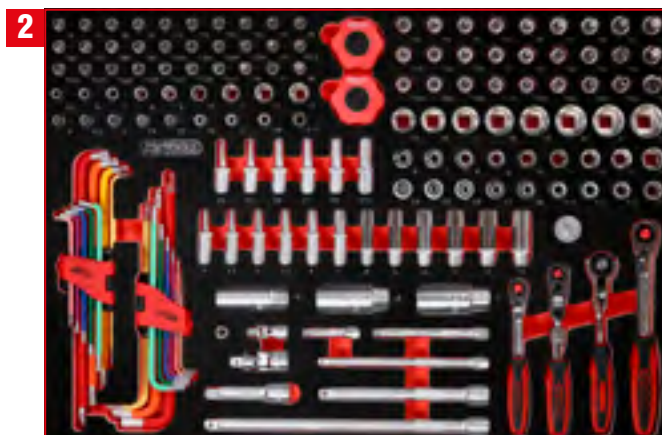

Screwdriver set in foam insert

811.0024

For a detailed list of tools, see page 186

PCS
24

1/4" + 3/8" socket spanner set in foam insert

811.0156

For a detailed list of tools, see page 144

PCS
156