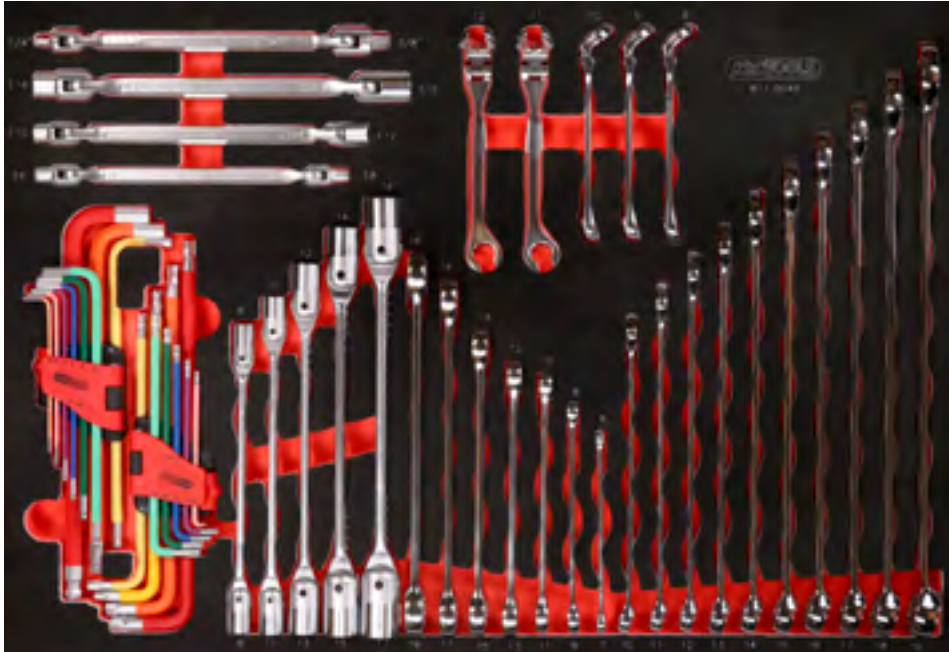

811.0049

M Screw spanner set

409,90
EUR

568 x 398

P10

P10TC

P15

P20

P30

P35

P45

Pos.	Code	Description	pcs
1	517.0338	Double-joint-spanner for 1/4" and 3/8" sockets	1
2	517.0333	Double revolving head spanner for Torx E profile, E14 x E16	1
3	517.0332	Double revolving head spanner for Torx E profile, E10 x E12	1
4	517.0330	Double revolving head spanner for Torx E profile, E6 x E8	1
5	518.0382	CHROMEplus Open double ring spanner, with flexible joint, 12 mm	1
6	518.0381	CHROMEplus Open double ring spanner, with flexible joint, 11 mm	1
7	518.0380	CHROMEplus Open double ring spanner, with flexible joint, 10 mm	1
8	518.0379	CHROMEplus Open double ring spanner, with flexible joint, 9 mm	1
9	518.0378	CHROMEplus Open double ring spanner, with flexible joint, 8 mm	1
10	151.4420	Ball ended hexagon key wrench set, extra long, 9 pcs	9
11	151.5210	Ball head Torx angled socket wrench set, extra long, 9 pcs	9
12	517.0301	Double revolving head spanner, 8 x 9 mm	1
13	517.0302	Double revolving head spanner, 10 x 11 mm	1
14	517.0303	Double revolving head spanner, 12 x 13 mm	1
15	517.0304	Double revolving head spanner, 14 x 15 mm	1
16	517.0305	Double revolving head spanner, 16 x 17 mm	1
17	920.0418	ULTIMATEplus Double ring ended spanner, 18 x 19 mm	1
18	920.0416	ULTIMATEplus Double ring ended spanner, 16 x 17 mm	1
19	920.0414	ULTIMATEplus Double ring ended spanner, 14 x 15 mm	1
20	920.0412	ULTIMATEplus Double ring ended spanner, 12 x 13 mm	1
21	920.0410	ULTIMATEplus Double ring ended spanner, 10 x 11 mm	1
22	920.0408	ULTIMATEplus Double ring ended spanner, 8 x 9 mm	1
23	920.0406	ULTIMATEplus Double ring ended spanner, 6 x 7 mm	1
24	519.0650	CHROMEplus Combination spanner, extra long, 10 mm	1
25	519.0651	CHROMEplus Combination spanner, extra long, 11 mm	1
26	519.0652	CHROMEplus Combination spanner, extra long, 12 mm	1
27	519.0653	CHROMEplus Combination spanner, extra long, 13 mm	1
28	519.0654	CHROMEplus Combination spanner, extra long, 14 mm	1
29	519.0655	CHROMEplus Combination spanner, extra long, 15 mm	1
30	519.0656	CHROMEplus Combination spanner, extra long, 16 mm	1
31	519.0657	CHROMEplus Combination spanner, extra long, 17 mm	1
32	519.0658	CHROMEplus Combination spanner, extra long, 18 mm	1
33	519.0659	CHROMEplus Combination spanner, extra long, 19 mm	1