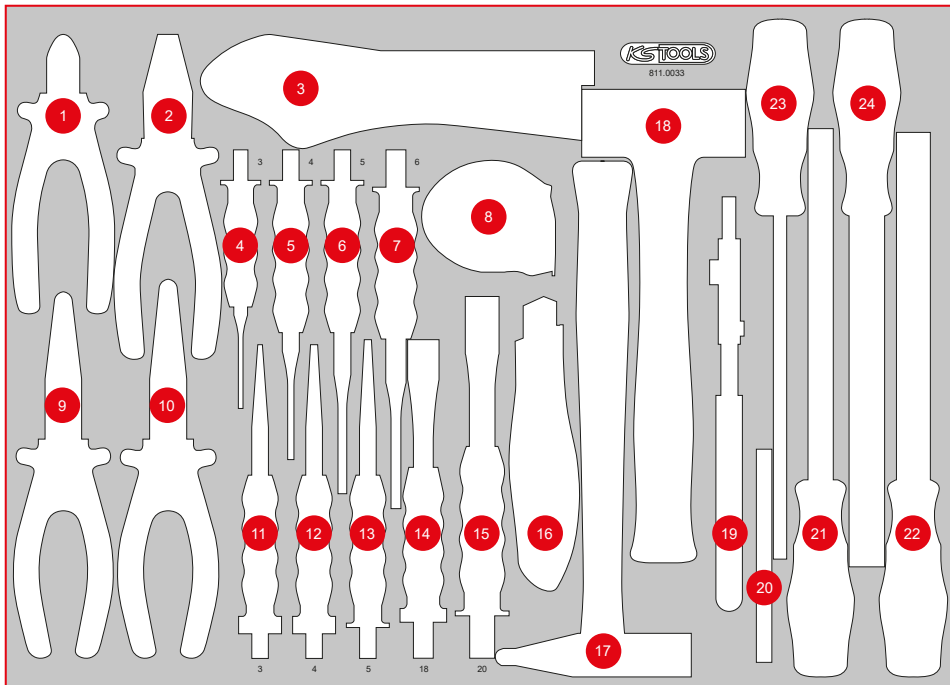

P45

Pos.	Code	Description	pcs
1	115.1012	ERGOTORQUE diagonal side cutter, 160 mm	1
2	115.1021	ERGOTORQUE combination pliers, 180 mm	1
3	115.1033	Self grip wrench, 220 mm	1
4	156.0231	Pin punch, Ø 3 mm, cylindrical shaft	1
5	156.0232	Pin punch, Ø 4 mm, cylindrical shaft	1
6	156.0233	Pin punch, Ø 5 mm, cylindrical shaft	1
7	156.0234	Pin punch, Ø 6 mm, cylindrical shaft	1
8	300.0114	Tape measure with locking device and belt clip, black red, 5 m, 19 mm	1
9	115.1019	ERGOTORQUE bent nose pliers serrated, 210 mm	1
10	115.1024	ERGOTORQUE long nose pliers serrated cutter, 200 mm	1
11	156.0237	Punch, Ø 3 mm, conical	1
12	156.0238	Punch, Ø 4 mm, conical	1
13	156.0244	Punch, Ø 5 mm, conical	1
14	156.0254	Flat chisel, octagon, 18 mm	1
15	156.0241	Flat chisel, octagon, 20 mm	1
16	907.2135	Universal snap off blade knife 18 mm	1
17	142.1402	Fitters Hammer, fibreglas handle, 400 g	1
18	142.5101	Club Hammer, fibreglas handle, 1000 g	1
19	115.2010	Water pump pliers, 240 mm	1
20	907.2166	Snap off blades 0,5 x 1 8 x 100 mm, dispenser with 10 pieces	10
21	157.0405	Tri-bastard file, form C, cut 2, 200 mm	1
22	157.0105	Halfround file, form E, cut 2, 20 mm	1
23	157.0205	Round file, form F, cut 2, 200 mm	1
24	157.0005	Flat file, form B, cut 2, 200 mm	1