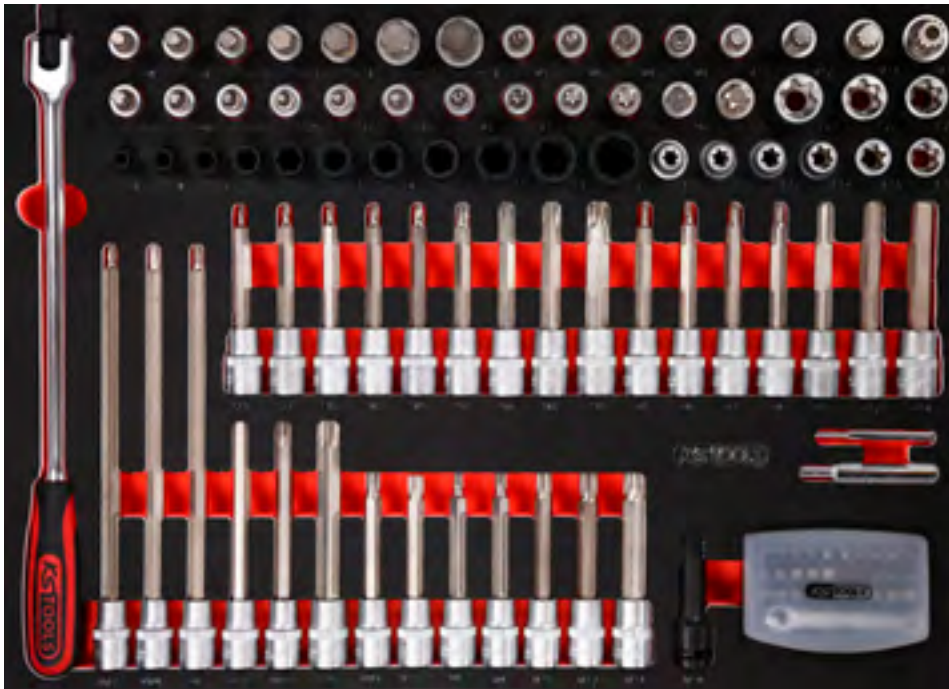

811.1111

M 1/2" Screwdriver bit set