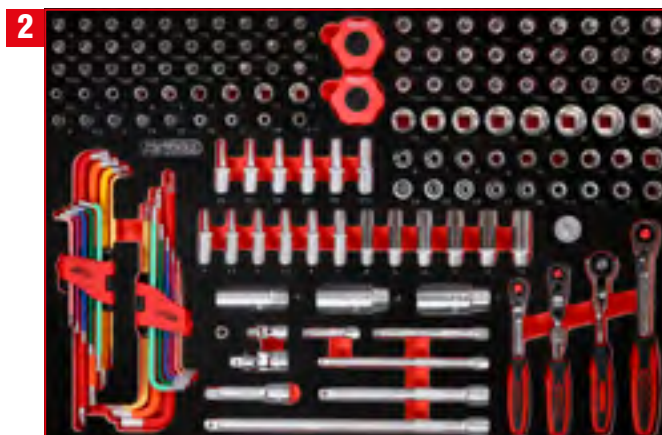

1/4" + 3/8" socket spanner set in foam insert

811.0156

For a detailed list of tools, see page 144

IPCS
156