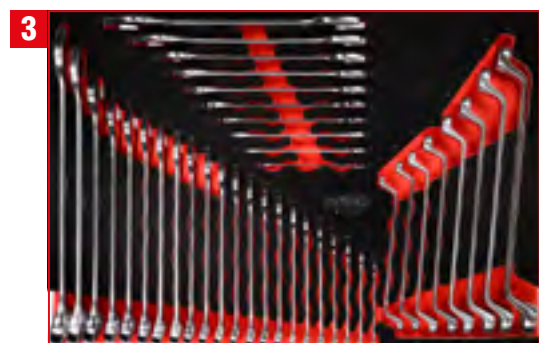

IPCS
40

Screw spanner set in foam insert

811.1040

For a detailed list of tools, see page 203