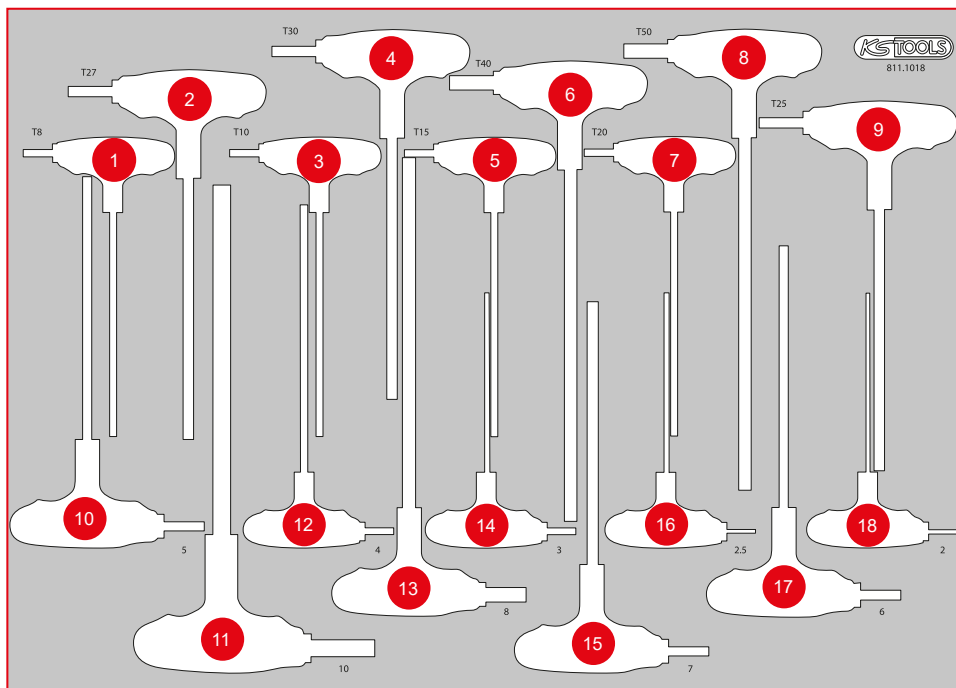

P 10
P 15
P 20
P 25
P 30
P 35
P 40
P 45
M
L
XL
S
Individual parts
Accessories

811.0045

M Pliers and angle spanner set

369,90
EUR

Pos.	Code	Description	pcs
1	151.5210	Ball head Torx angled socket wrench set, extra long, 9 pcs	9
2	151.4420	Ball ended hexagon key wrench set, extra long, 9 pcs	9
3	115.1012	ERGOTORQUE diagonal side cutter, 160 mm	1
4	115.1021	ERGOTORQUE combination pliers, 180 mm	1
5	115.1024	ERGOTORQUE long nose pliers serrated cutter, 200 mm	1
6	907.2166	Snap off blades 0,5 x 18 x 100 mm, dispenser with 10 pieces	10
7	907.2135	Universal snap off blade knife 18 mm	1
8	115.1033	Self grip wrench, 220 mm	1
9	115.2010	Water pump pliers, 240 mm	1
10	500.1035	Circlip pliers for internal circlips, 160 mm	1
11	500.1032	Circlip pliers for internal circlips, angled, 160 mm	1
12	500.1029	Circlip pliers for external circlips, 160 mm	1
13	500.1026	Circlip pliers for external circlips, angled, 160 mm	1
14	151.2341	Torx key wrench, short, T6	1
15	151.2342	Torx key wrench, short, T7	1
16	151.2343	Torx key wrench, short, T8	1
17	151.2344	Torx key wrench, short, T9	1
18	550.1001	2in1 Telescopic solenoid holder with washer jet cleaning and setting tool, 150-675 mm	1
19	150.4370	perfectLight torch 85 lumen	1
20	550.1025	Flexible magnet lifter, 510 mm, Øhead=15 mm	1