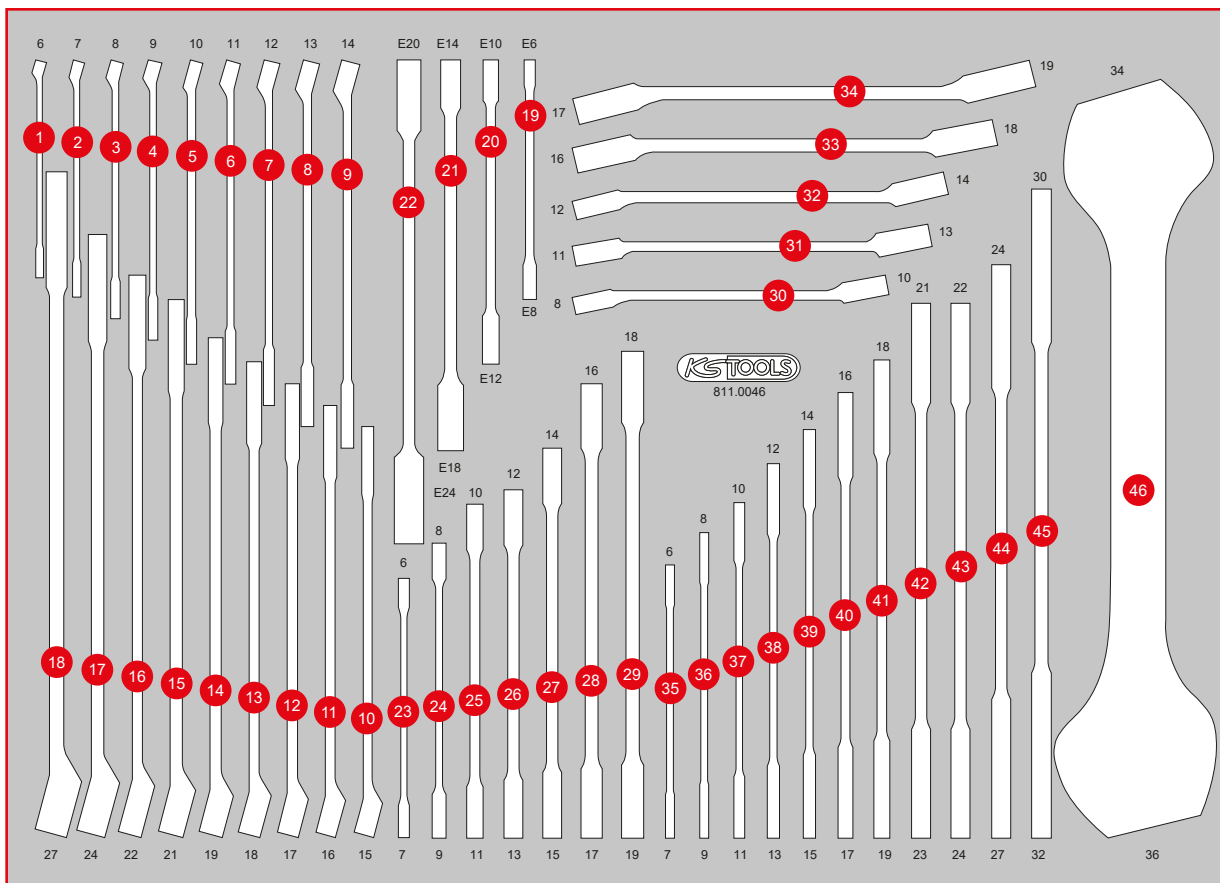

Pos.	Code	Description	pcs	Pos.	Code	Description	pcs	Pos.	Code	Description	pcs
25	920.0410	ULTIMATEplus Double ring ended spanner, 10 x 11 mm	1	30	517.0252	Open double ring spanner, offset, 8 x 10 mm	1	39	517.0709	Double open ended spanners, 14 x 15 mm	1
26	920.0412	ULTIMATEplus Double ring ended spanner, 12 x 13 mm	1	31	517.9244	Open double ring spanner, offset, 11 x 13 mm	1	40	517.0710	Double open ended spanners, 16 x 17 mm	1
27	920.0414	ULTIMATEplus Double ring ended spanner, 14 x 15 mm	1	32	517.0258	Open double ring spanner, offset, 12 x 14 mm	1	41	517.0712	Double open ended spanners, 18 x 19 mm	1
28	920.0416	ULTIMATEplus Double ring ended spanner, 16 x 17 mm	1	33	517.0263	Open double ring spanner, offset, 16 x 18 mm	1	42	517.0715	Double open ended spanners, 21 x 23 mm	1
29	920.0418	ULTIMATEplus Double ring ended spanner, 18 x 19 mm	1	34	517.0264	Open double ring spanner, offset, 17 x 19 mm	1	43	517.0736	Double open ended spanners, 22 x 24 mm	1
				35	517.0701	Double open ended spanners, 6 x 7 mm	1	44	517.0716	Double open ended spanners, 24 x 27 mm	1
				36	517.0702	Double open ended spanners, 8 x 9 mm	1	45	517.0718	Double open ended spanners, 30 x 32 mm	1
				37	517.0704	Double open ended spanners, 10 x 11 mm	1	46	517.0773	Double open ended spanners, 34 x 36 mm	1
				38	517.0707	Double open ended spanners, 12 x 13 mm	1				

P 10
P 15
P 20
P 25
P 30
P 35
P 40
P 45
Accessories Individual parts S XL L M