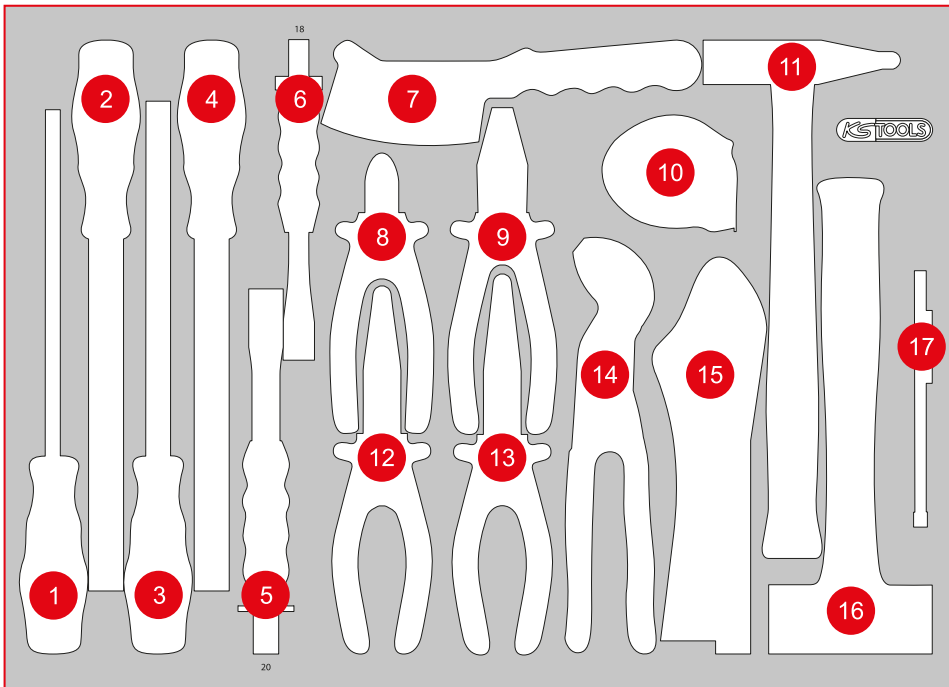

811.0017

M Pliers, Hammer and chisel set

319,90
EUR

Pos.	Code	Description	pcs
1	157.0205	Round file, form F, cut 2, 200 mm	1
2	157.0005	Flat file, form B, cut 2, 200 mm	1
3	157.0405	Tri-bastard file, form C, cut 2, 200 mm	1
4	157.0105	Halfround file, form E, cut 2, 20 mm	1
5	156.0241	Flat chisel, octagon, 20 mm	1
6	156.0254	Flat chisel, octagon, 18 mm	1
7	201.2335	Steel wire brake saddle brush, 2-row, straight	1
8	115.1012	ERGOTORQUE diagonal side cutter, 160 mm	1
9	115.1021	ERGOTORQUE combination pliers, 180 mm	1
10	300.0114	Tape measure with locking device and belt clip, black red, 5 m, 19 mm	1
11	142.1402	Fitters Hammer, fibreglas handle, 400 g	1
12	115.1019	ERGOTORQUE bent nose pliers serrated, 210 mm	1
13	115.1024	ERGOTORQUE long nose pliers serrated cutter, 200 mm	1
14	115.2010	Water pump pliers, 240 mm	1
15	115.1033	Self grip wrench, 220 mm	1
16	142.5101	Club Hammer, fibreglas handle, 1000 g	1
17	550.1001	2in1 Telescopic solenoid holder with washer jet cleaning and setting tool, 150-675 mm	1