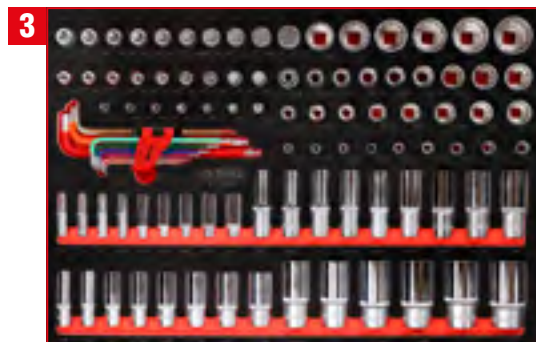

1/4" + 3/8" + 1/2" socket spanner set in foam insert

811.0099

For a detailed list of tools, see page 176