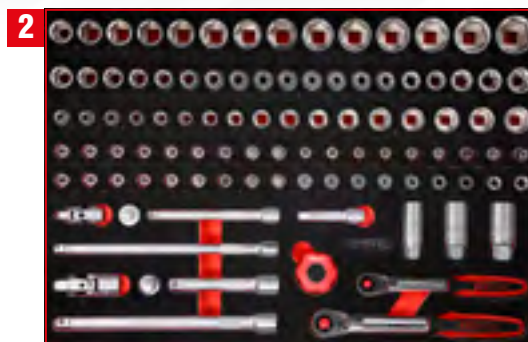

P10 workshop tool trolley set with 279 tools for 5 drawers

810.5279

IPCS
279

M

IPCS
105

1/4" socket spanner and screwdriver set in foam insert

811.0105

For a detailed list of tools, see page 198