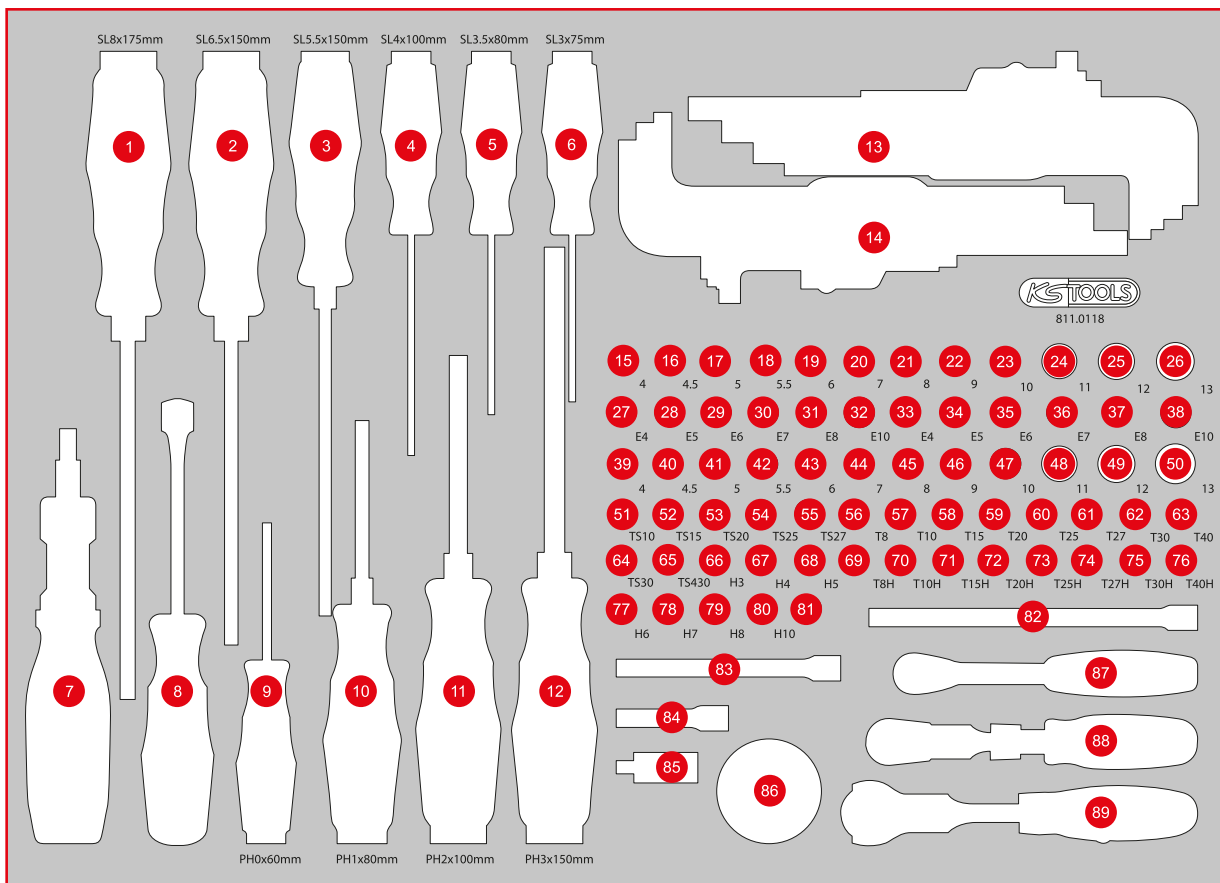

Pos.	Code	Description	pcs	Pos.	Code	Description	pcs	Pos.	Code	Description	pcs
49	917.1412	1/4" Hexagonal socket, 12 mm	1	69	911.1461	1/4" Bit socket Torx tamperproof, TB8	1	87	920.1490	1/4" SlimPOWER Reversible ratchet, 72 teeth	1
50	917.1413	1/4" Hexagonal socket, 13 mm	1	70	911.1462	1/4" Bit socket Torx tamperproof, TB10	1	88	914.1420	1/4" SlimPOWER telescopic-joint reversible ratchet, 72 teeth	1
51	911.1701	1/4" Bit socket five star tamperproof, TS10	1	71	911.1463	1/4" Bit socket Torx tamperproof, TB15	1	89	914.1405	1/4" MODIFIX mini T-handle swivel head ratchet, 72 teeth	1
52	911.1702	1/4" Bit socket five star tamperproof, TS15	1	72	911.1464	1/4" Bit socket Torx tamperproof, TB20	1				
53	911.1703	1/4" Bit socket five star tamperproof, TS20	1	73	911.1465	1/4" Bit socket Torx tamperproof, TB25	1				
54	911.1704	1/4" Bit socket five star tamperproof, TS25	1	74	911.1466	1/4" Bit socket Torx tamperproof, TB27	1				
55	911.1705	1/4" Bit socket five star tamperproof, TS27	1	75	911.1467	1/4" Bit socket Torx tamperproof, TB30	1				
56	911.1448	1/4" Bit socket Torx, T8	1	76	911.1468	1/4" Bit socket Torx tamperproof, TB40	1				
57	911.1442	1/4" Bit socket Torx, T10	1	77	911.1439	1/4" Bit socket hexagon, 6 mm	1				
58	911.1443	1/4" Bit socket Torx, T15	1	78	911.1440	1/4" Bit socket hexagon, 7 mm	1				
59	911.1444	1/4" Bit socket Torx, T20	1	79	911.1441	1/4" Bit socket hexagon, 8 mm	1				
60	911.1445	1/4" Bit socket Torx, T25	1	80	917.1452	1/4" Bit socket hexagon, 10 mm	1				
61	911.1449	1/4" Bit socket Torx, T27	1	81	911.0101	1/4" socket with magnet	1				
62	911.1446	1/4" Bit socket Torx, T30	1	82	911.1451	1/4" Extension with hexagon drive, 150 mm	1				
63	911.1447	1/4" Bit socket Torx, T40	1	83	911.1424	1/4" Extension with hexagon drive, 100 mm	1				
64	911.1706	1/4" Bit socket five star tamperproof, TS30	1	84	911.1423	1/4" Extension with hexagon drive, 50 mm	1				
65	911.1707	1/4" Bit socket five star tamperproof, TS40	1	85	911.1450	1/4" Universal joint	1				
66	911.1436	1/4" Bit socket hexagon, 3 mm	1	86	914.1410	Mini hand reversible ratchet, 1/4", 72 teeth	1				
67	911.1437	1/4" Bit socket hexagon, 4 mm	1								
68	911.1438	1/4" Bit socket hexagon, 5 mm	1								

P 10

P 15

P 20

P 25

P 30

P 35

P 40

P 45

M

L

S

XL

Individual parts

Accessories