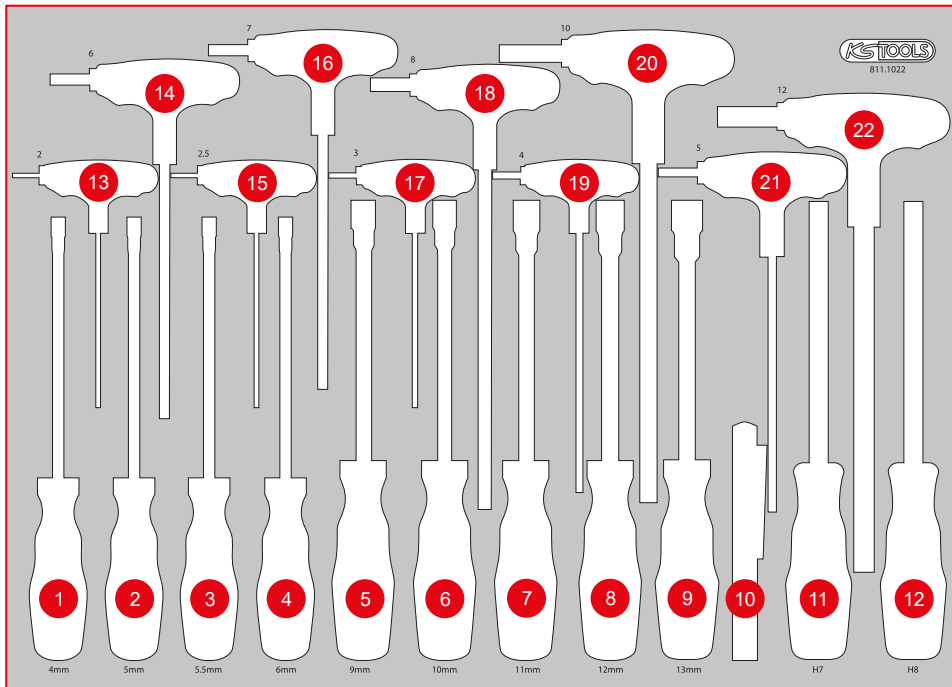

811.1022

M T-handle and screwdriver set

199,90
EUR

Pos.	Code	Description	pcs
1	159.1201	ERGOTORQUEplus Socket screwdriver, 4 mm	1
2	159.1202	ERGOTORQUEplus Socket screwdriver, 5 mm	1
3	159.1203	ERGOTORQUEplus Socket screwdriver, 5,5 mm	1
4	159.1204	ERGOTORQUEplus Socket screwdriver, 6 mm	1
5	159.1207	ERGOTORQUEplus Socket screwdriver, 9 mm	1
6	159.1208	ERGOTORQUEplus Socket screwdriver, 10 mm	1
7	159.1209	ERGOTORQUEplus Socket screwdriver, 11 mm	1
8	159.1210	ERGOTORQUEplus Socket screwdriver, 12 mm	1
9	159.1211	ERGOTORQUEplus Socket screwdriver, 13 mm	1
10	150.4370	perfectLight torch 85 lumen	1
11	159.1127	ERGOTORQUEplus Socket screwdriver, 7 mm	1
12	159.2128	ERGOTORQUEplus Socket screwdriver, 8 mm	1
13	151.8130	T-handle ball ended hexagon key wrench, 2 mm	1
14	151.8135	T-handle ball ended hexagon key wrench, 6 mm	1
15	151.8131	T-handle ball ended hexagon key wrench, 2,5 mm	1
16	151.8136	T-handle ball ended hexagon key wrench, 7 mm	1
17	151.8132	T-handle ball ended hexagon key wrench, 3 mm	1
18	151.8137	T-handle ball ended hexagon key wrench, 8 mm	1
19	151.8133	T-handle ball ended hexagon key wrench, 4 mm	1
20	151.8138	T-handle ball ended hexagon key wrench, 10 mm	1
21	151.8134	T-handle ball ended hexagon key wrench, 5 mm	1
22	151.8139	T-handle ball ended hexagon key wrench, 12 mm	1