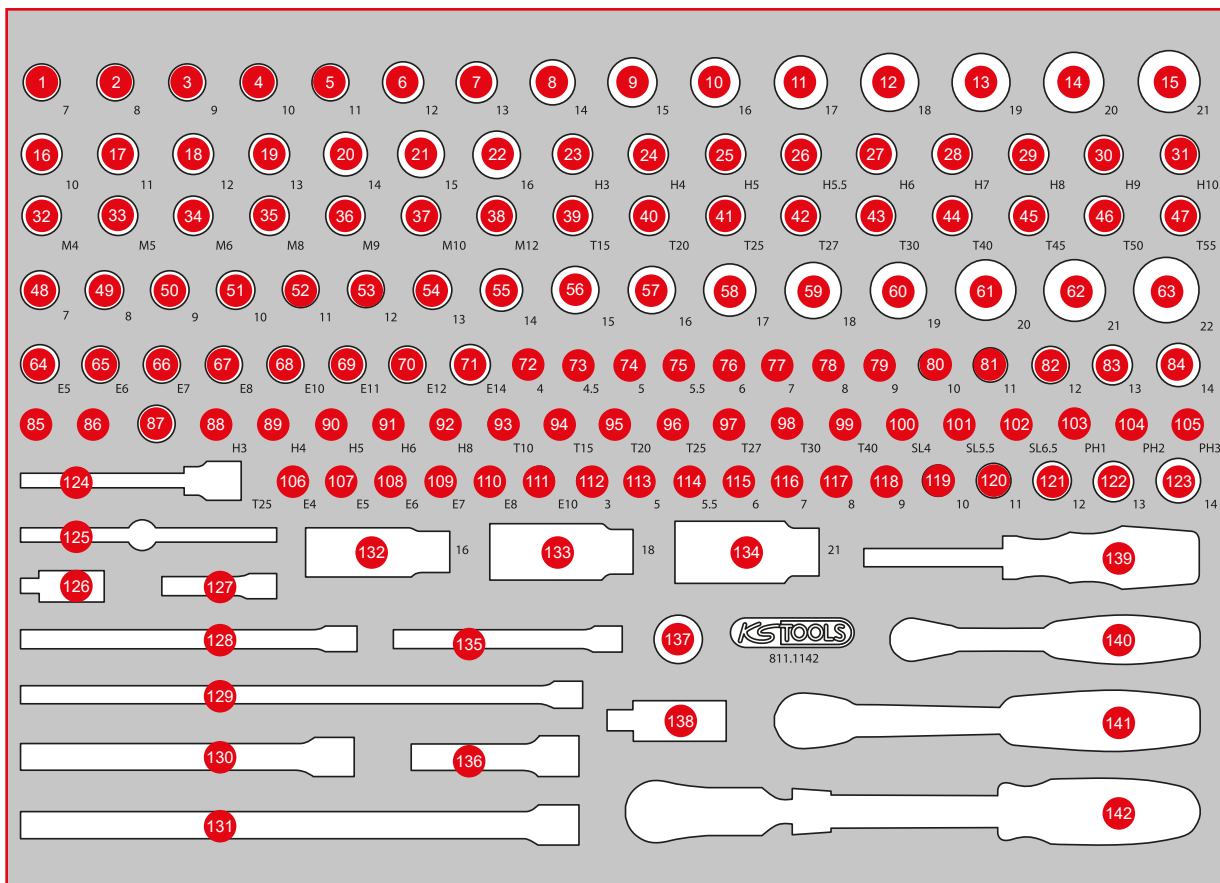

Pos.	Code	Description	pcs	Pos.	Code	Description	pcs	Pos.	Code	Description	pcs
73	917.1525	1/4" Hexagonal socket, deep, 4 mm	1	97	911.1449	1/4" Bit socket Torx, T27	1	121	917.1412	1/4" Hexagonal socket, 12 mm	1
74	917.1526	1/4" Hexagonal socket, deep, 4,5 mm	1	98	911.1446	1/4" Bit socket Torx, T30	1	122	917.1413	1/4" Hexagonal socket, 13 mm	1
75	917.1527	1/4" Hexagonal socket, deep, 5 mm	1	99	911.1447	1/4" Bit socket Torx, T40	1	123	917.1414	1/4" Hexagonal socket, 14 mm	1
76	917.1528	1/4" Hexagonal socket, deep, 5,5 mm	1	100	911.1418	1/4" Bit socket slot, 4 mm	1	124	911.1552	3/8" Bit socket Torx, long, T25	1
77	917.1426	1/4" Hexagonal socket, deep, 6 mm	1	101	911.1419	1/4" Bit socket slot, 5,5 mm	1	125	911.1425	Sliding T-bar, 1/4", 110 mm	1
78	917.1427	1/4" Hexagonal socket, deep, 7 mm	1	102	917.1421	1/4" Bit socket slot, 6,5 mm	1	126	911.1450	1/4" Universal joint	1
79	917.1428	1/4" Hexagonal socket, deep, 8 mm	1	103	911.1415	1/4" Bit socket, PH1	1	127	911.1423	1/4" Extension with hexagon drive, 50 mm	1
80	917.1429	1/4" Hexagonal socket, deep, 9 mm	1	104	911.1416	1/4" Bit socket, PH2	1	128	911.1451	1/4" Extension with hexagon drive, 150 mm	1
81	917.1430	1/4" Hexagonal socket, deep, 10 mm	1	105	911.1417	1/4" Bit socket, PH3	1	129	911.1504	1/4" Extension with hexagon drive, 250 mm	1
82	917.1431	1/4" Hexagonal socket, deep, 11 mm	1	106	911.4313	1/4" Torx E Socket, E4	1	130	911.3802	3/8" Extension with knurling, 150 mm	1
83	917.1432	1/4" Hexagonal socket, deep, 12 mm	1	107	911.4314	1/4" Torx E Socket, E5	1	131	911.3803	3/8" Extension with knurling, 250 mm	1
84	917.1433	1/4" Hexagonal socket, deep, 13 mm	1	108	911.4315	1/4" Torx E Socket, E6	1	132	911.3804	3/8" Spark plug socket, 16 mm	1
85	911.0101	1/4" socket with magnet	1	109	911.4316	1/4" Torx E Socket, E7	1	133	911.3823	3/8" Spark plug socket, 18 mm	1
86	911.1494	1/4" Adaptor, 1/4"F x 3/8"M	1	110	911.4317	1/4" Torx E Socket, E8	1	134	911.3805	3/8" Spark plug socket, 21 mm	1
87	911.3897	3/8" Reducing adaptor, 3/8"F x 1/4"M	1	111	911.4332	1/4" Torx E Socket, E10	1	135	911.1424	1/4" Extension with hexagon drive, 100 mm	1
88	911.1436	1/4" Bit socket hexagon, 3 mm	1	112	917.1445	1/4" Hexagonal socket, 3 mm	1	136	911.3801	3/8" Extension with knurling, 75 mm	1
89	911.1437	1/4" Bit socket hexagon, 4 mm	1	113	917.1405	1/4" Hexagonal socket, 5 mm	1	137	911.1233	1/2" Reducing adaptor, 1/2"F x 3/8"M	1
90	911.1438	1/4" Bit socket hexagon, 5 mm	1	114	917.14055	1/4" Hexagonal socket, 5,5 mm	1	138	911.3850	3/8" Universal joint	1
91	911.1439	1/4" Bit socket hexagon, 6 mm	1	115	917.1406	1/4" Hexagonal socket, 6 mm	1	139	911.1434	1/4" Square drive screwdriver, 150 mm	1
92	911.1441	1/4" Bit socket hexagon, 8 mm	1	116	917.1407	1/4" Hexagonal socket, 7 mm	1	140	920.1490	1/4" SlimPOWER Reversible ratchet, 72 teeth	1
93	911.1442	1/4" Bit socket Torx, T10	1	117	917.1408	1/4" Hexagonal socket, 8 mm	1	141	920.3890	3/8" SlimPOWER Reversible ratchet, 72 teeth	1
94	911.1443	1/4" Bit socket Torx, T15	1	118	917.1409	1/4" Hexagonal socket, 9 mm	1	142	914.3820	3/8" SlimPOWER Telescopic reversible ratchet, 72 teeth	1
95	911.1444	1/4" Bit socket Torx, T20	1	119	917.1410	1/4" Hexagonal socket, 10 mm	1				
96	911.1445	1/4" Bit socket Torx, T25	1	120	917.1411	1/4" Hexagonal socket, 11 mm	1