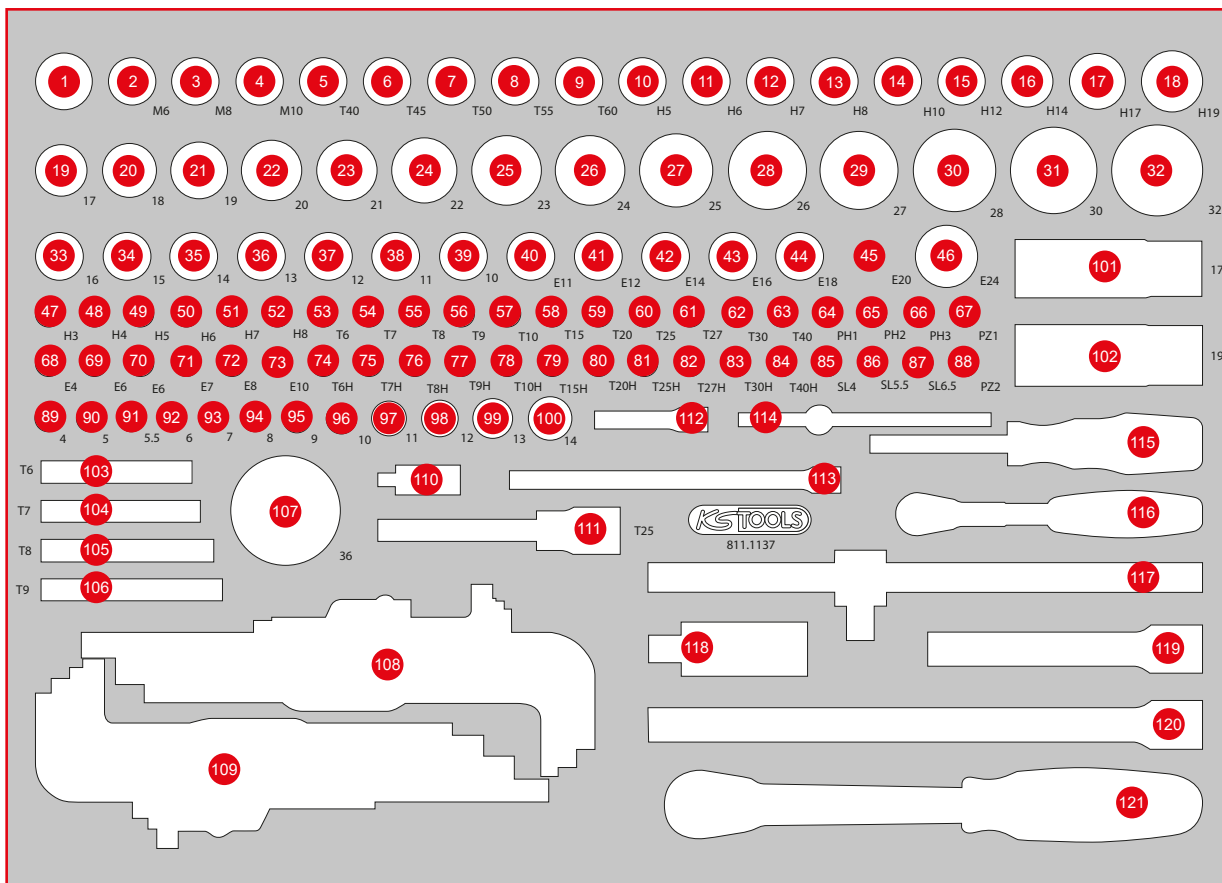

P 10
P 15
P 20
P 25
P 30
P 35
P 40
P 45
Individual parts S XL L M
Accessories

811.1137

M 1/4" + 1/2" socket spanner set

399,90
EUR

1PCS
137

568 x 398

Pos.	Code	Description	pcs	Pos.	Code	Description	pcs	Pos.	Code	Description	pcs
1	911.1234	Adaptor, 1/2" F x 3/4" M	1	22	917.1220	1/2" Hexagonal socket, 20 mm	1	43	911.4322	1/2" Torx E Socket, E16	1
2	911.1341	1/2" Bit socket spline (XZN), M6, 55 mm	1	23	917.1221	1/2" Hexagonal socket, 21 mm	1	44	911.4323	1/2" Torx E Socket, E18	1
3	911.1342	1/2" Bit socket spline (XZN), M8, 55 mm	1	24	917.1222	1/2" Hexagonal socket, 22 mm	1	45	911.4324	1/2" Torx E Socket, E20	1
4	911.1343	1/2" Bit socket spline (XZN), M10, 55 mm	1	25	917.1223	1/2" Hexagonal socket, 23 mm	1	46	911.4326	1/2" Torx E Socket, E24	1
5	911.1365	1/2" Bit socket Torx, T40	1	26	917.1224	1/2" Hexagonal socket, 24 mm	1	47	911.1436	1/4" Bit socket hexagon, 3 mm	1
6	911.1366	1/2" Bit socket Torx, T45	1	27	917.1342	1/2" Hexagonal socket, 25 mm	1	48	911.1437	1/4" Bit socket hexagon, 4 mm	1
7	911.1367	1/2" Bit socket Torx, T50	1	28	917.1343	1/2" Hexagonal socket, 26 mm	1	49	911.1438	1/4" Bit socket hexagon, 5 mm	1
8	911.1368	1/2" Bit socket Torx, T55	1	29	917.1227	1/2" Hexagonal socket, 27 mm	1	50	911.1439	1/4" Bit socket hexagon, 6 mm	1
9	911.1369	1/2" Bit socket Torx, T60	1	30	917.1344	1/2" Hexagonal socket, 28 mm	1	51	911.1440	1/4" Bit socket hexagon, 7 mm	1
10	911.1305	1/2" Bit socket hexagon, short, 5 mm	1	31	917.1230	1/2" Hexagonal socket, 30 mm	1	52	911.1441	1/4" Bit socket hexagon, 8 mm	1
11	911.1306	1/2" Bit socket hexagon, short, 6 mm	1	32	917.1232	1/2" Hexagonal socket, 32 mm	1	53	911.4407	1/4" Bit socket Torx, T6	1
12	911.1307	1/2" Bit socket hexagon, short, 7 mm	1	33	917.1216	1/2" Hexagonal socket, 16 mm	1	54	911.4362	1/4" Bit socket Torx, T7	1
13	911.1308	1/2" Bit socket hexagon, short, 8 mm	1	34	917.1215	1/2" Hexagonal socket, 15 mm	1	55	911.1448	1/4" Bit socket Torx, T8	1
14	911.1310	1/2" Bit socket hexagon, short, 10 mm	1	35	917.1214	1/2" Hexagonal socket, 14 mm	1	56	911.1478	1/4" Bit socket Torx, T9	1
15	911.1312	1/2" Bit socket hexagon, short, 12 mm	1	36	917.1213	1/2" Hexagonal socket, 13 mm	1	57	911.1442	1/4" Bit socket Torx, T10	1
16	911.1314	1/2" Bit socket hexagon, short, 14 mm	1	37	917.1212	1/2" Hexagonal socket, 12 mm	1	58	911.1443	1/4" Bit socket Torx, T15	1
17	911.1317	1/2" Bit socket hexagon, short, 17 mm	1	38	917.1211	1/2" Hexagonal socket, 11 mm	1	59	911.1444	1/4" Bit socket Torx, T20	1
18	911.1319	1/2" Bit socket hexagon, short, 19 mm	1	39	917.1210	1/2" Hexagonal socket, 10 mm	1	60	911.1445	1/4" Bit socket Torx, T25	1
19	917.1217	1/2" Hexagonal socket, 17 mm	1	40	911.4334	1/2" Torx E Socket, E11	1	61	911.1449	1/4" Bit socket Torx, T27	1
20	917.1218	1/2" Hexagonal socket, 18 mm	1	41	911.4335	1/2" Torx E Socket, E12	1	62	911.1446	1/4" Bit socket Torx, T30	1
21	917.1219	1/2" Hexagonal socket, 19 mm	1	42	911.4336	1/2" Torx E Socket, E14	1	63	911.1447	1/4" Bit socket Torx, T40	1