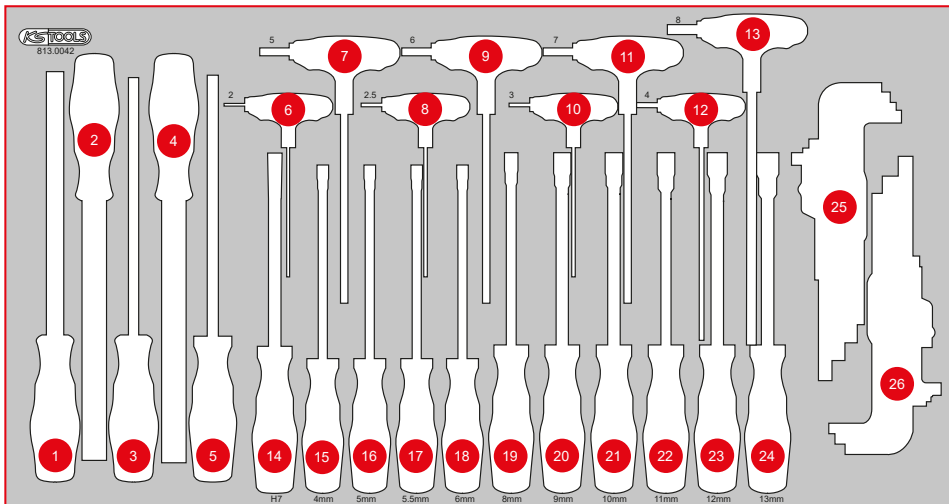

813.0042

L Screwdriver and file set

289,90
EUR

Pos.	Code	Description	pcs
1	157.0405	Tri-bastard file, form C, cut 2, 200 mm	1
2	157.0105	Halfround file, form E, cut 2, 20 mm	1
3	157.0305	Square file, form D, cut2, 200 mm	1
4	157.0005	Flat file, form B, cut 2, 200 mm	1
5	157.0205	Round file, form F, cut 2, 200 mm	1
6	151.8130	T-handle ball ended hexagon key wrench, 2 mm	1
7	151.8134	T-handle ball ended hexagon key wrench, 5 mm	1
8	151.8131	T-handle ball ended hexagon key wrench, 2,5 mm	1
9	151.8135	T-handle ball ended hexagon key wrench, 6 mm	1
10	151.8132	T-handle ball ended hexagon key wrench, 3 mm	1
11	151.8136	T-handle ball ended hexagon key wrench, 7 mm	1
12	151.8133	T-handle ball ended hexagon key wrench, 4 mm	1
13	151.8137	T-handle ball ended hexagon key wrench, 8 mm	1
14	159.1127	ERGOTORQUEplus Socket screwdriver, 7 mm	1
15	159.1201	ERGOTORQUEplus Socket screwdriver, 4 mm	1
16	159.1202	ERGOTORQUEplus Socket screwdriver, 5 mm	9
17	159.1203	ERGOTORQUEplus Socket screwdriver, 5,5 mm	9
18	159.1204	ERGOTORQUEplus Socket screwdriver, 6 mm	1
19	159.1206	ERGOTORQUEplus Socket screwdriver, 8 mm	1
20	159.1207	ERGOTORQUEplus Socket screwdriver, 9 mm	1
21	159.1208	ERGOTORQUEplus Socket screwdriver, 10 mm	1
22	159.1209	ERGOTORQUEplus Socket screwdriver, 11 mm	1
23	159.1210	ERGOTORQUEplus Socket screwdriver, 12 mm	1
24	159.1211	ERGOTORQUEplus Socket screwdriver, 13 mm	1
25	151.4530	Ball ended Torx key wrench set, extra long and bent 108°, 9 pcs	1
26	151.4420	Ball ended hexagon key wrench set, extra long, 9 pcs	1