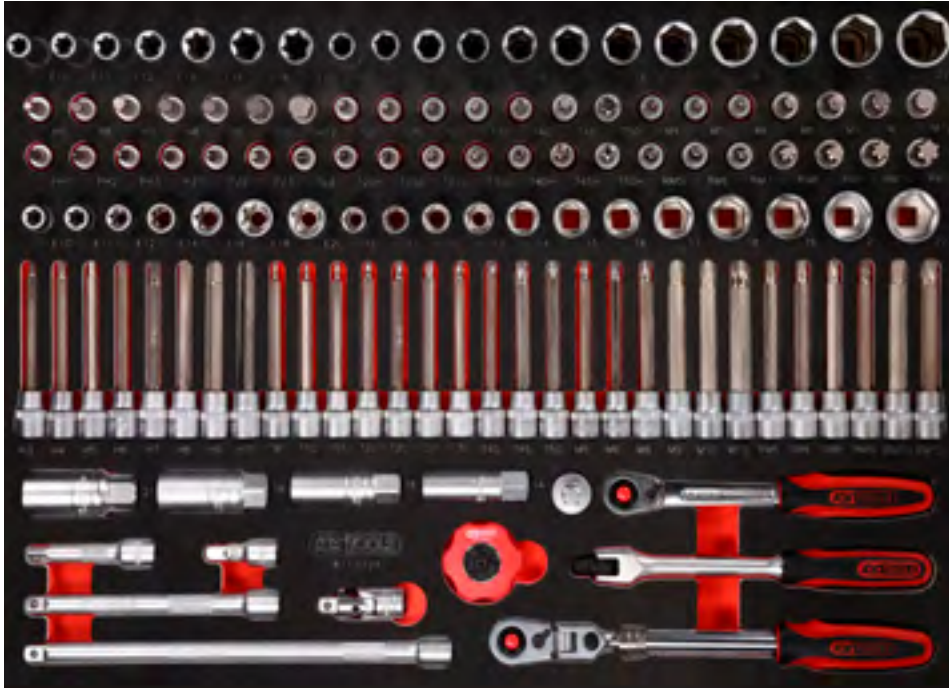

M 3/8" Socket spanner set