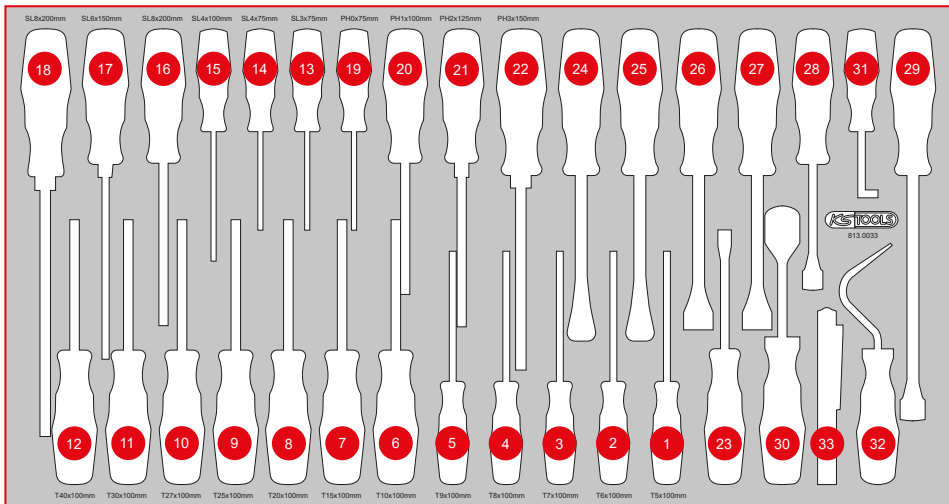

813.0033

L Screwdriver set

229,90
EUR

755 x 398

P25

Pos.	Code	Description	pcs
1	159.1133	ERGOTORQUEplus screwdriver, Torx, T5	1
2	159.1134	ERGOTORQUEplus screwdriver, Torx, T6	1
3	159.1135	ERGOTORQUEplus screwdriver, Torx, T7	1
4	159.1030	ERGOTORQUEplus screwdriver, Torx, T8	1
5	159.1031	ERGOTORQUEplus screwdriver, Torx, T9	1
6	159.1032	ERGOTORQUEplus screwdriver, Torx, T10	1
7	159.1033	ERGOTORQUEplus screwdriver, Torx, T15	1
8	159.1034	ERGOTORQUEplus screwdriver, Torx, T20	1
9	159.1035	ERGOTORQUEplus screwdriver, Torx, T25	1
10	159.1036	ERGOTORQUEplus screwdriver, Torx, T27	1
11	159.1037	ERGOTORQUEplus screwdriver, Torx, T30	1
12	159.1038	ERGOTORQUEplus screwdriver, Torx, T40	1
13	159.1002	ERGOTORQUEplus screwdriver for slotted screws, 3 mm, 155 mm long	1
14	159.1003	ERGOTORQUEplus screwdriver for slotted screws, 4 mm, 155 mm long	1
15	159.1004	ERGOTORQUEplus screwdriver for slotted screws, 4 mm, 180 mm long	1
16	159.1006	ERGOTORQUEplus screwdriver for slotted screws, 5,5 mm, 230 mm long	1
17	159.1009	ERGOTORQUEplus screwdriver for slotted screws, 6,5 mm, 255 mm long	1
18	159.1011	ERGOTORQUEplus screwdriver for slotted screws, 8 mm, 315 mm long	1
19	159.1027	ERGOTORQUEplus screwdriver, Torx, PH0, 155 mm	1
20	159.1029	ERGOTORQUEplus screwdriver, Torx, PH1, 205 mm	1
21	159.1022	ERGOTORQUEplus screwdriver, Torx, PH2, 230 mm	1
22	159.1024	ERGOTORQUEplus screwdriver, Torx, PH3, 265 mm	1
23	140.2617	Clip remover short, length 240 mm, opening 5 mm	1
24	140.2373	Clip remover short, length 245 mm, opening 10 mm	1
25	140.2371	Clip remover short, length 245 mm, opening 4 mm	1
26	140.2616	Clip remover, short 7,5 mm	1
27	140.2615	Clip remover, short 9 mm	1
28	911.8101	Pry bar, 11 x 115 mm	1
29	911.8102	Pry bar, 15 x 185 mm	1
30	907.2232	Gasket scraper, 25 x 200 mm	1
31	550.1048	Hook, 90° offset	1
32	550.1073	Hook, large, sickle	1
33	150.4370	perfectLight torch 85 lumen	1