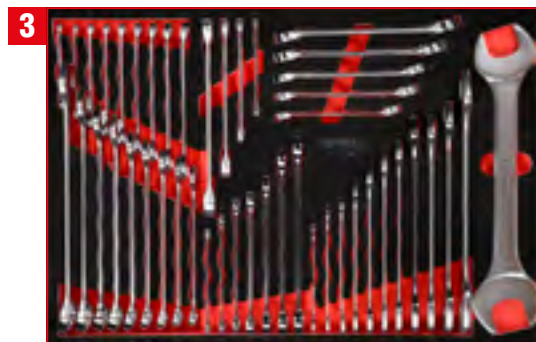

Screw spanner set in foam insert

811.0046

For a detailed list of tools, see page 206