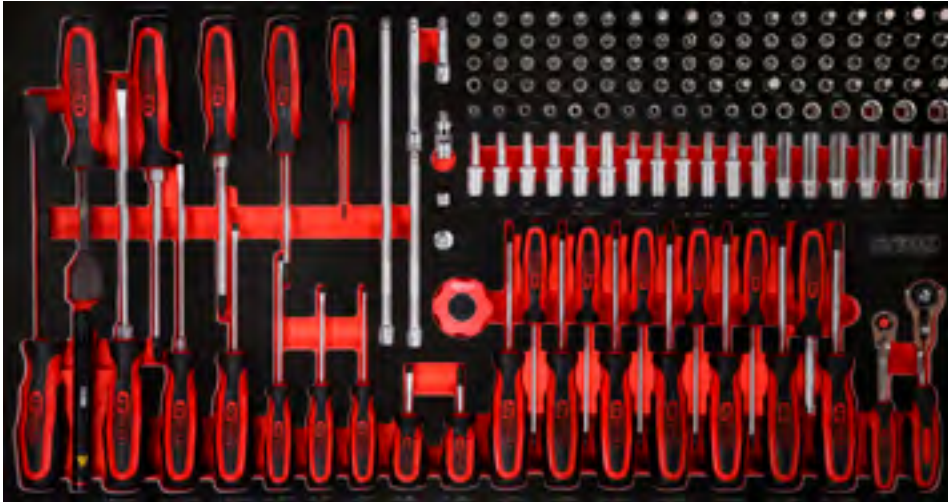

813.0146

L 1/4" Socket spanner and screwdriver set

429,90 EUR

1PCS
146

755 x 398
P25