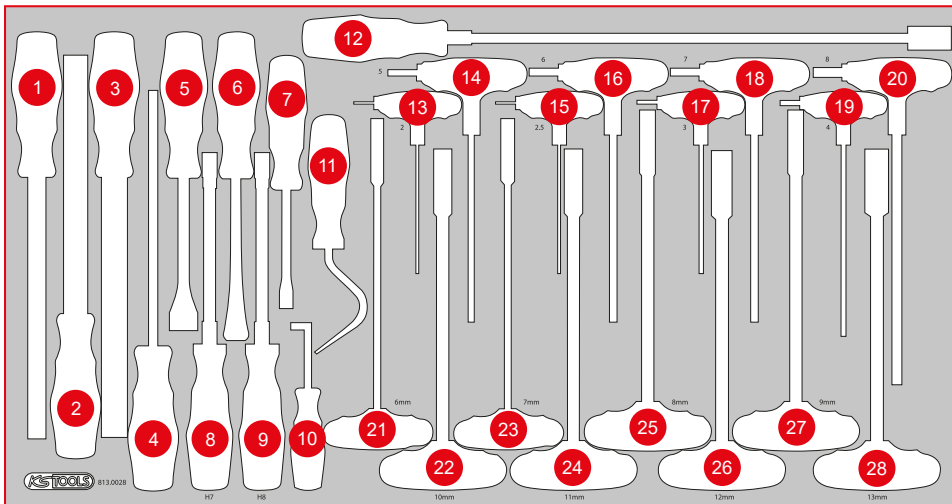

813.0028

L T-handle angle spanner and file set

289,90
EUR

755 x 398

P25

Pos.	Code	Description	pcs
1	157.0405	Tri-bastard file, form C, cut 2, 200 mm	1
2	157.0105	Halfround file, form E, cut 2, 20 mm	1
3	157.0005	Flat file, form B, cut 2, 200 mm	1
4	157.0205	Round file, form F, cut 2, 200 mm	1
5	140.2615	Clip remover, short 9 mm	1
6	140.2616	Clip remover, short 7,5 mm	1
7	140.2371	Clip remover short, Length 245 mm, Opening 4 mm	1
8	159.1127	ERGOTORQUEplus Socket screwdriver, 7 mm	1
9	159.2128	ERGOTORQUEplus Socket screwdriver, 8 mm	1
10	550.1048	Hook, 90° offset	1
11	550.1073	Hook, large, sickle	1
12	550.1025	Flexible magnet lifter, 510 mm, Øhead=15 mm	1
13	151.8130	T-handle ball ended hexagon key wrench, 2 mm	1
14	151.8134	T-handle ball ended hexagon key wrench, 5 mm	1
15	151.8131	T-handle ball ended hexagon key wrench, 2,5 mm	1
16	151.8135	T-handle ball ended hexagon key wrench, 6 mm	1
17	151.8132	T-handle ball ended hexagon key wrench, 3 mm	1
18	151.8136	T-handle ball ended hexagon key wrench, 7 mm	1
19	151.8133	T-handle ball ended hexagon key wrench, 4 mm	1
20	151.8137	T-handle ball ended hexagon key wrench, 8 mm	1
21	158.5006	T-handle socket screwdriver, long, 6 mm	1
22	158.5010	T-handle socket screwdriver, long, 10 mm	1
23	158.5007	T-handle socket screwdriver, long, 7 mm	1
24	158.5011	T-handle socket screwdriver, long, 11 mm	1
25	158.5008	T-handle socket screwdriver, long, 8 mm	1
26	158.5012	T-handle socket screwdriver, long, 12 mm	1
27	158.5009	T-handle socket screwdriver, long, 9 mm	1
28	158.5013	T-handle socket screwdriver, long, 13 mm	1