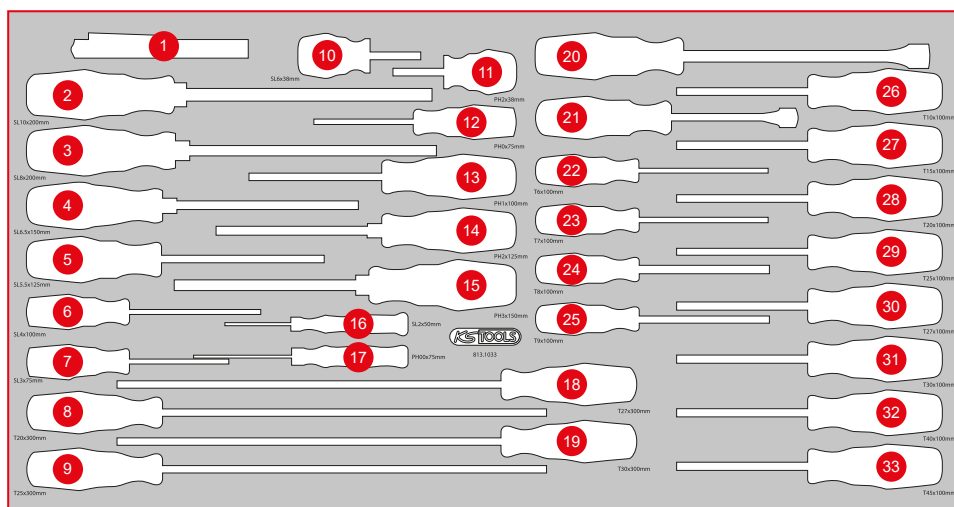

813.1033

L Screwdriver set

249,90 EUR

Pos.	Code	Description	pcs
1	150.4370	perfectLight torch 85 lumen	1
2	159.1012	ERGOTORQUEplus screwdriver for slotted screws, 10 mm, 315 mm long	1
3	159.1011	ERGOTORQUEplus screwdriver for slotted screws, 8 mm, 315 mm long	1
4	159.1009	ERGOTORQUEplus screwdriver for slotted screws, 6,5 mm, 255 mm long	1
5	159.1006	ERGOTORQUEplus screwdriver for slotted screws, 5,5 mm, 230 mm long	1
6	159.1004	ERGOTORQUEplus screwdriver for slotted screws, 4 mm, 180 mm long	1
7	159.1002	ERGOTORQUEplus screwdriver for slotted screws, 3 mm, 155 mm long	1
8	159.1261	ERGOTORQUEplus screwdriver, Torx, T20, long	1
9	159.1262	ERGOTORQUEplus screwdriver, Torx, T25, long	1
10	159.1001	ERGOTORQUEplus screwdriver for slotted screws, short, 6 mm	1
11	159.1026	ERGOTORQUEplus screwdriver, Torx, short, PH2	1
12	159.1027	ERGOTORQUEplus screwdriver, Torx, PH0, 155 mm	1
13	159.1029	ERGOTORQUEplus screwdriver, Torx, PH1, 205 mm	1
14	159.1022	ERGOTORQUEplus screwdriver, Torx, PH2, 230 mm	1
15	159.1024	ERGOTORQUEplus screwdriver, Torx, PH3, 265 mm	1
16	500.7109	Precision screwdriver, slot, 2 mm	1
17	500.7831	Precision screwdriver, PHILLIPS, PH00 x 2,0 mm	1
18	159.1263	ERGOTORQUEplus screwdriver, Torx, T27, long	1
19	159.1264	ERGOTORQUEplus screwdriver, Torx, T30, long	1
20	911.8102	Pry bar, 15 x 185 mm	1
21	911.8101	Pry bar, 11 x 115 mm	1
22	159.1134	ERGOTORQUEplus screwdriver, Torx, T6	1
23	159.1135	ERGOTORQUEplus screwdriver, Torx, T7	1
24	159.1030	ERGOTORQUEplus screwdriver, Torx, T8	1
25	159.1031	ERGOTORQUEplus screwdriver, Torx, T9	1
26	159.1032	ERGOTORQUEplus screwdriver, Torx, T10	1
27	159.1033	ERGOTORQUEplus screwdriver, Torx, T15	1
28	159.1034	ERGOTORQUEplus screwdriver, Torx, T20	1
29	159.1035	ERGOTORQUEplus screwdriver, Torx, T25	1
30	159.1036	ERGOTORQUEplus screwdriver, Torx, T27	1
31	159.1037	ERGOTORQUEplus screwdriver, Torx, T30	1
32	159.1038	ERGOTORQUEplus screwdriver, Torx, T40	1
33	159.1136	ERGOTORQUEplus screwdriver, Torx, T45	1

P 10
P 15
P 20
P 25
P 30
P 35
P 40
P 45
Individual parts S XL L M
Accessories