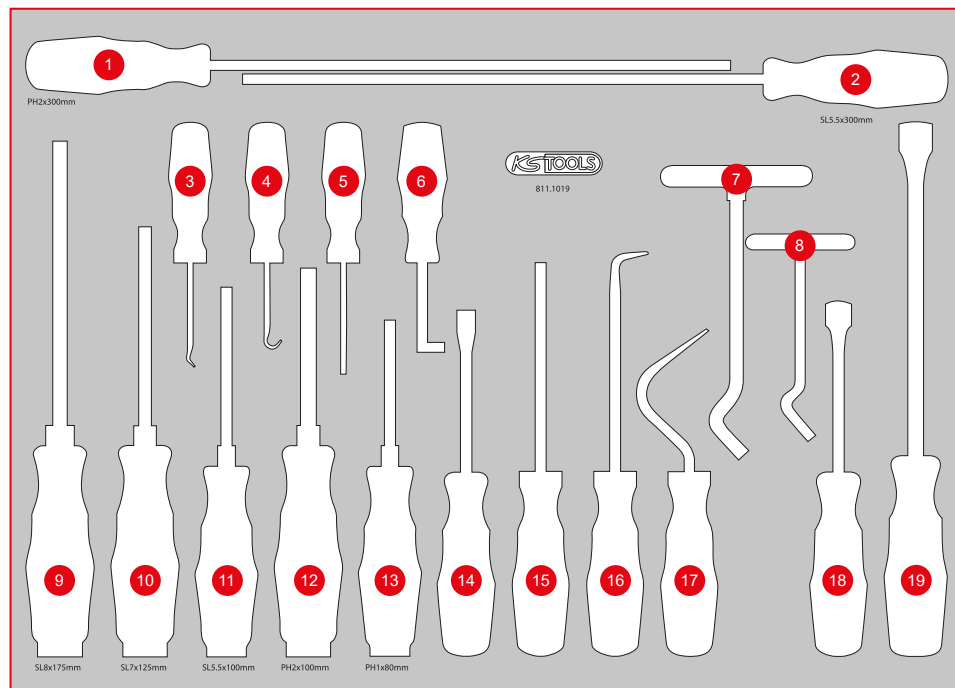

P30

P35

P45

Pos.	Code	Description	pcs
1	159.1128	EERGOTORQUEplus screwdriver for phillips screws PH, extra long, PH2, 405 mm	1
2	159.1107	ERGOTORQUEplus screwdriver for slotted screws, extra long, 5,5 mm, 405 mm	1
3	550.1047	Hook, 45° offset	1
4	550.1049	Hook, 135° bent	1
5	550.1046	Hook, straight	1
6	550.1048	Hook, 90° offset	1
7	550.1075	T hook, S form large, 165 mm	1
8	550.1074	T hook, S form small, 120 mm	1
9	151.1133	ERGOTORQUEmax Hammer cap screwdriver slotted, 8 mm	1
10	151.1132	ERGOTORQUEmax Hammer cap screwdriver slotted, 7 mm	1
11	151.1128	ERGOTORQUEmax Hammer cap screwdriver slotted, 5,5 mm	1
12	151.1104	ERGOTORQUEmax Hammer cap screwdriver, PH2, 185 mm	1
13	151.1102	ERGOTORQUEmax Hammer cap screwdriver, PH1	1
14	140.2615	Clip remover short, length 240 mm, opening 9 mm	1
15	550.1071	Hook, large, straight	1
16	550.1072	Hook, large, 90° bent	1
17	550.1073	Hook, large, sickle	1
18	911.8101	Pry bar, 11 x 115 mm	1
19	911.8102	Pry bar, 15 x 185 mm	1