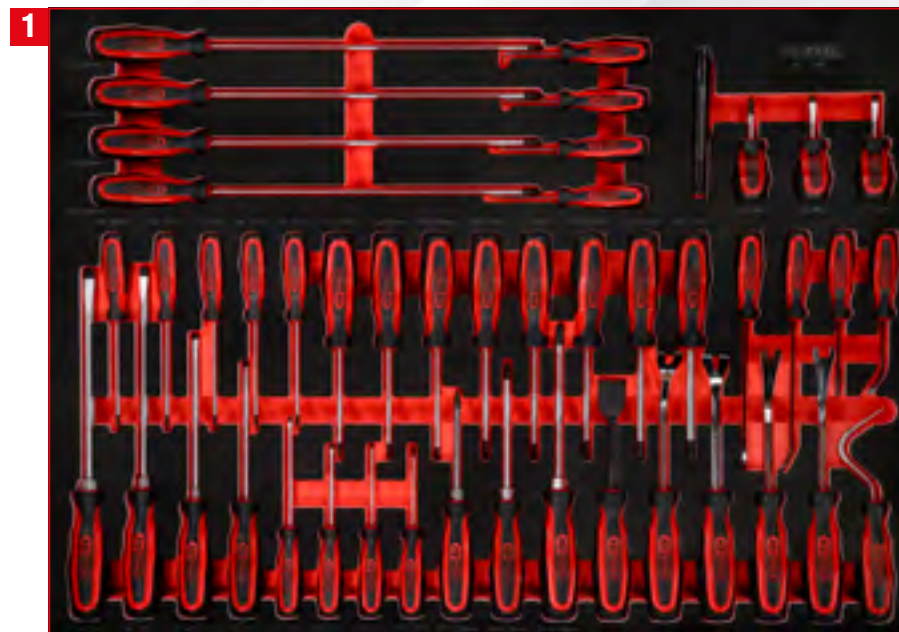

M

6 7 8 9 10 11 12 13 14

BUNDLE PRICE!

**5 x XL, 9 x M
950 pcs**

8.199,⁹⁰ EUR

845.14950

PCS
46

Screwdriver set in foam insert