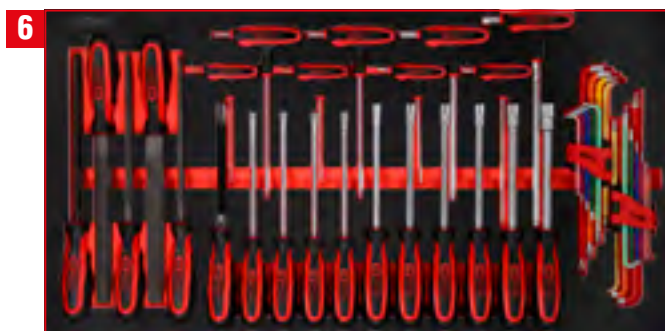

6
Screwdriver and file set in foam insert

813.0042

For a detailed list of tools, see page 256