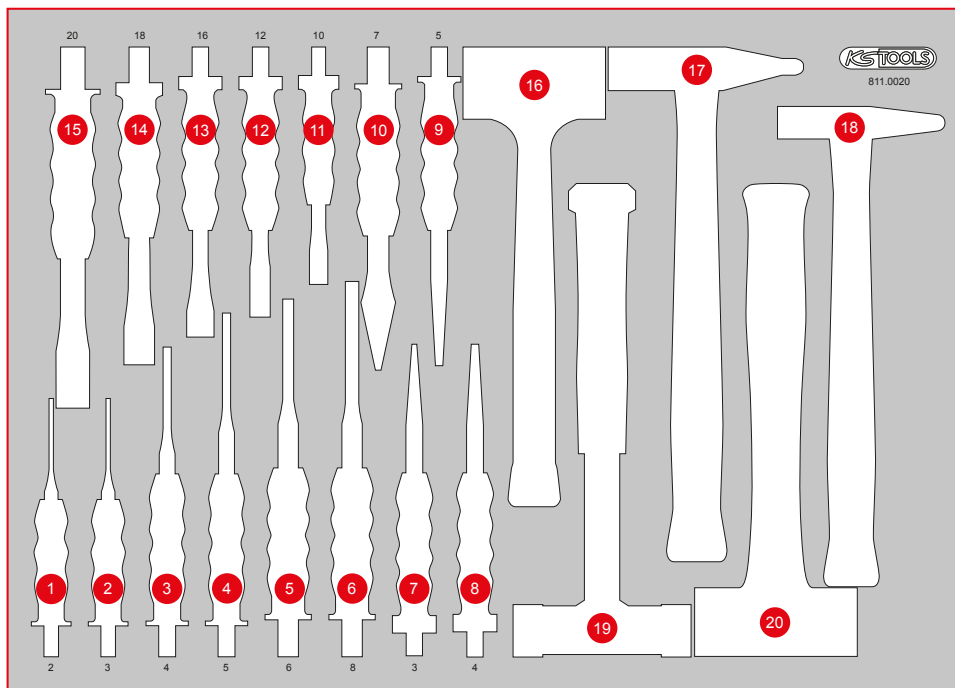

P 10

P 15

P 20

P 25

P 30

P 35

P 40

P 45

M

S

XL

Individual parts

Accessories