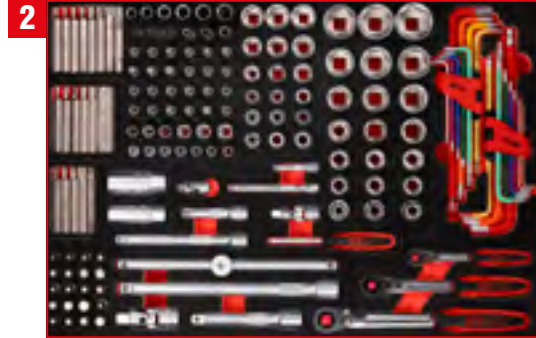

Individual parts

Accessories

P10 workshop tool trolley set with 262 tools for 5 drawers

810.5262

M

Screwdriver set in foam insert

811.0024

For a detailed list of tools, see page 186