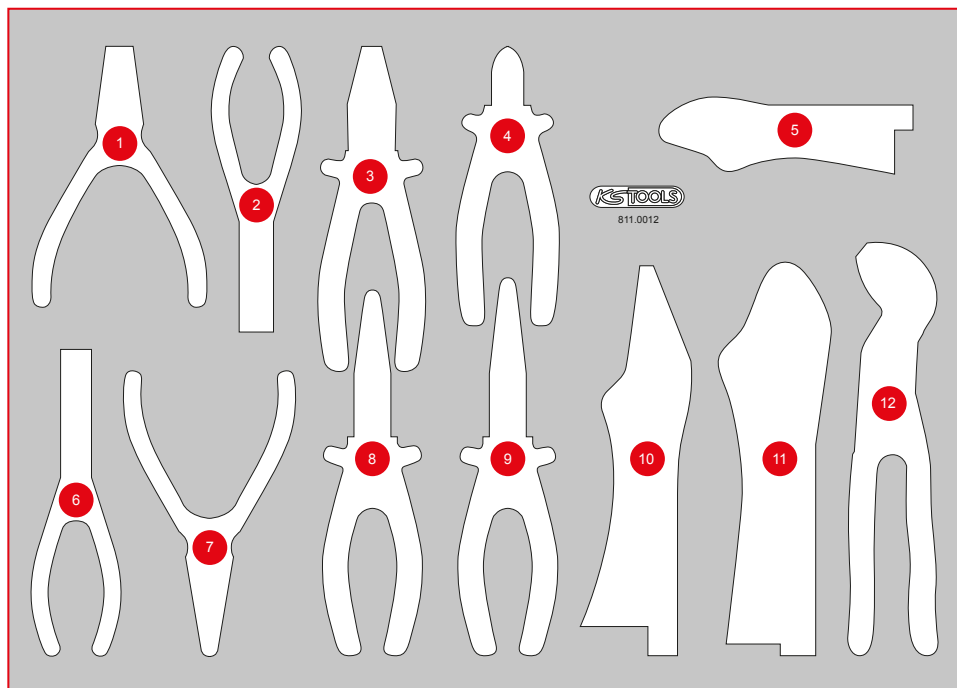

P30

P35

P45

Pos.	Code	Description	pcs
1	115.1021	ERGOTORQUE combination pliers, 180 mm	1
2	115.1012	ERGOTORQUE diagonal side cutter, 160 mm	1
3	115.1019	ERGOTORQUE bent nose pliers serrated, 210 mm	1
4	115.1024	ERGOTORQUE long nose pliers serrated cutter, 200 mm	1
5	500.1026	Circlip pliers for external circlips, angled, 160 mm	1
6	500.1029	Circlip pliers for external circlips, 160 mm	1
7	500.1032	Circlip pliers for internal circlips, angled, 160 mm	1
8	500.1035	Circlip pliers for internal circlips, 160 mm	1
9	115.1031	Locking pliers, 50 mm, 140 mm	1
10	115.1035	Longbacken-Locking pliers, 210 mm	1
11	115.1033	Self grip wrench, 220 mm	1
12	115.2010	Water pump pliers, 240 mm	1