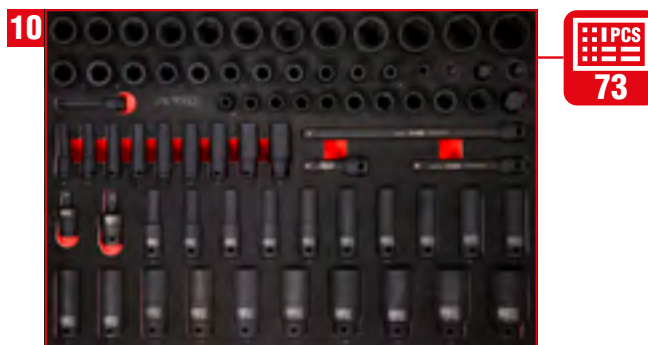

Spanner set in foam insert

812.0005

For a detailed list of tools, see page 291

Spanner set in foam insert

812.0007

For a detailed list of tools, see page 290

3/8" + 1/2" socket spanner set in foam insert

811.0073