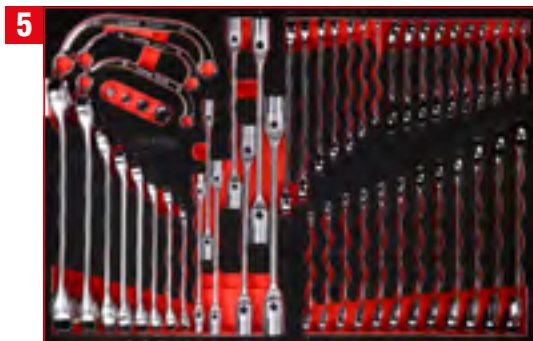

IPCS
51

Screw spanner set in foam insert

811.0051

For a detailed list of tools, see page 212