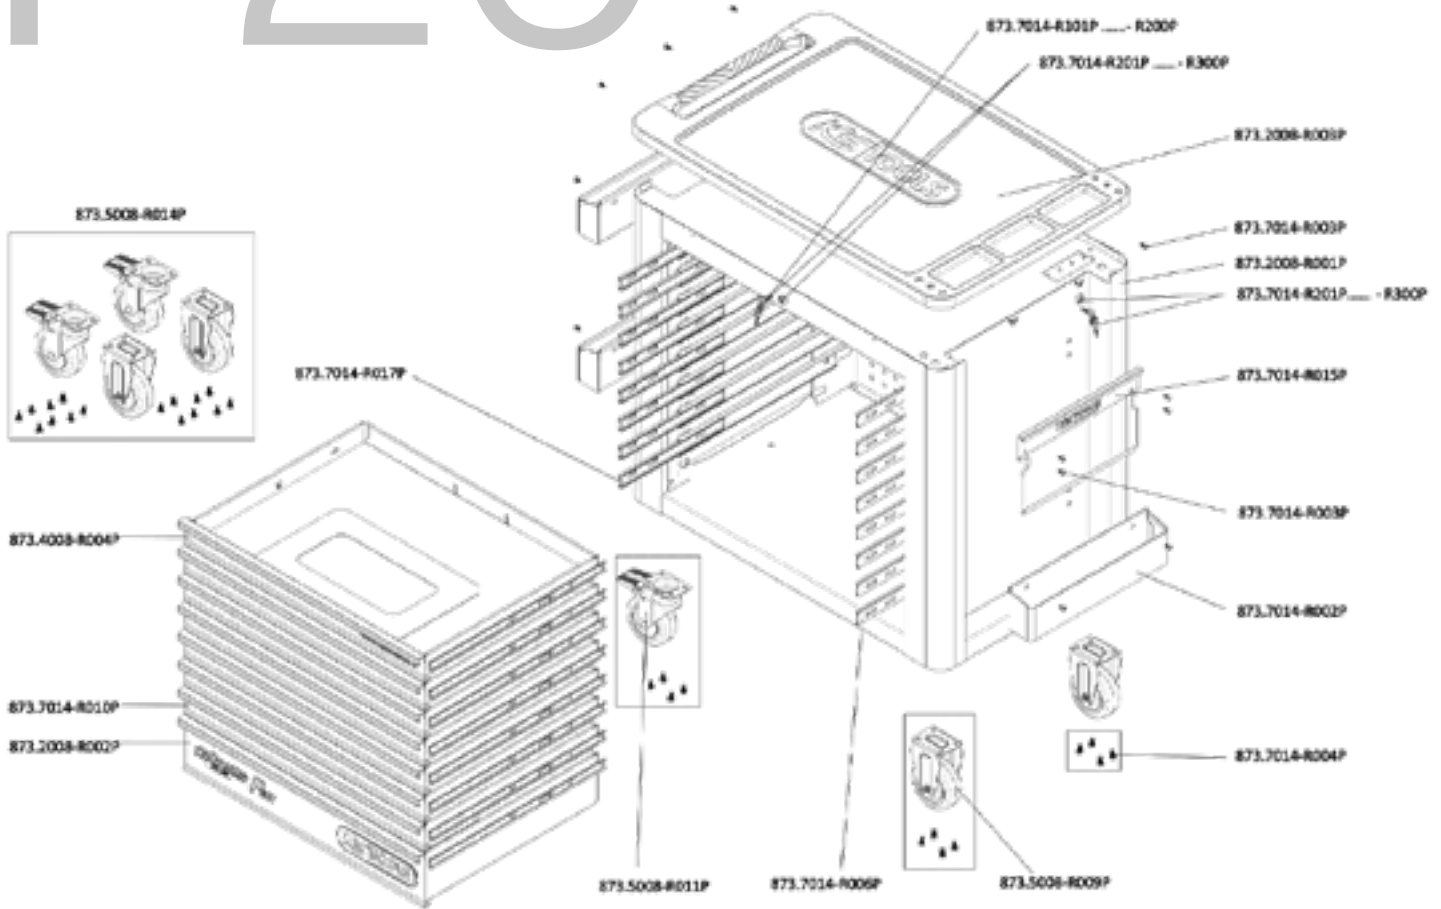

P20

INDIVIDUAL PARTS LIST

Art.-Nr.	Description	amount	Price per piece
873.7014-R101P...	Replacement key for PERFORMANCEplus workshop trolley lock number xyz	2	6,90 €
873.7014-R201P...	Lock with 2 keys for PERFORMANCEplus workshop trolley lock number xyz	2	11,90 €
873.2008-R001P	Body of workshop trolley	1	548,90 €
873.2008-R002P	Compartment with logo and ball-bearing guide, 755x568x145 mm	1	186,90 €
873.2008-R003P	Plastic work surface with handle	1	246,90 €
873.4008-R004P	Compartment with website and ball-bearing guide, for workshop trolley P20/P30, 785x568x65 mm	1	132,90 €
873.5008-R009P	Fixed castors for PERFORMANCEplus workshop trolley, incl. screws	2	39,90 €
873.5008-R011P	Swivel castors with brakes, for PERFORMANCEplus workshop trolley, incl. screws	2	39,90 €
873.5008-R014P	Roller set for PERFORMANCEplus workshop trolley, incl. screws	1	168,90 €
873.7014-R002P	Can holder for PERFORMANCEplus workshop trolley P20/P30/P35/P40/P45	3	39,90 €
873.7014-R003P	M6x12 screw (1 pcs.) for PERFORMANCEplus workshop trolley accessories	16	0,20 €
873.7014-R004P	M8 screws for PERFORMANCEplus workshop trolley rollers (16 pcs.)	1	6,90 €
873.7014-R006P	Full extension (with ball-bearing guide) with automatic retraction	8	21,90 €
873.7014-R010P	Compartment with ball-bearing guide, for workshop trolley P20/P30/P45, 785x568x65 mm	6	105,90 €
873.7014-R015P	Paper roll holder for PERFORMANCEplus workshop trolley P20/P30/P35/P40/P45	1	27,90 €
873.7014-R017P	Full extension (with ball-bearing guide) with automatic retraction	8	21,90 €