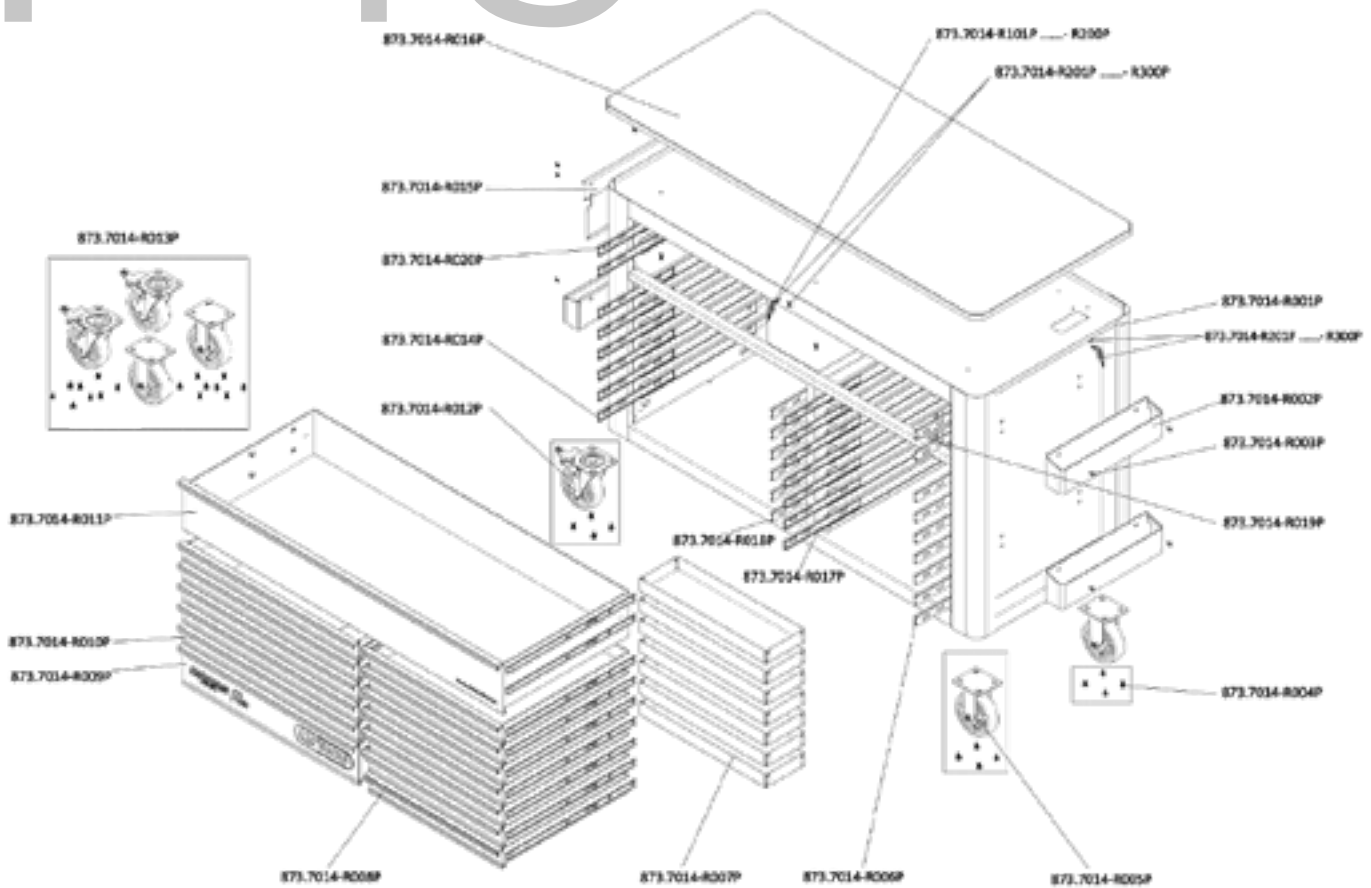

P45

INDIVIDUAL PARTS LIST

Art.-Nr.	Description	amount	Price per piece
873.7014-R101P...	Replacement key for PERFORMANCEplus workshop trolley lock number xyz	2	6,90 €
873.7014-R201P...	Lock with 2 keys for PERFORMANCEplus workshop trolley lock number xyz	2	11,90 €
873.7014-R001P	Body with handle for workshop trolley P45	1	1.266,90 €
873.7014-R002P	Can holder for PERFORMANCEplus workshop trolley P20/P30/P35/P40/P45	3	39,90 €
873.7014-R003P	M6x12 screw (1 pcs.) for PERFORMANCEplus workshop trolley accessories	10	0,20 €
873.7014-R004P	M8 screws for PERFORMANCEplus workshop trolley rollers (16 pcs.)	1	6,90 €
873.7014-R005P	Fixed castors for workshop trolley P45, incl. screws	2	51,90 €
873.7014-R006P	Full extension (with ball-bearing guide) with automatic retraction	7	21,90 €
873.7014-R007P	Storage for compartments for workshop trolley P45	7	21,90 €
873.7014-R008P	Compartment with ball-bearing guide, 568x568x65 mm	7	89,90 €
873.7014-R009P	Compartment with logo and ball-bearing guide, 785x568x145 mm	1	186,90 €
873.7014-R010P	Compartment with ball-bearing guide, for workshop trolley P20/P30/P45, 785x568x65 mm	5	105,90 €
873.7014-R011P	Compartment with website and ball-bearing guide, 1429x568x180 mm	1	265,90 €
873.7014-R012P	Swivel castors for workshop trolley P45, incl. screws	2	57,90 €
873.7014-R013P	Roller set for workshop trolley P45, incl. screws	1	222,90 €
873.7014-R014P	Full extension (with ball-bearing guide) with automatic retraction	6	21,90 €
873.7014-R015P	Paper roll holder for PERFORMANCEplus workshop trolley P20/P30/P35/P40/P45	1	27,90 €
873.7014-R016P	Stainless steel work surface for workshop trolley P45	1	729,90 €
873.7014-R017P	Full extension (with ball-bearing guide) with automatic retraction	7	21,90 €
873.7014-R018P	Full extension (with ball-bearing guide) with automatic retraction	6	21,90 €
873.7014-R019P	Full extension (with ball-bearing guide) with automatic retraction	2	21,90 €
873.7014-R020P	Full extension (with ball-bearing guide) with automatic retraction	2	21,90 €