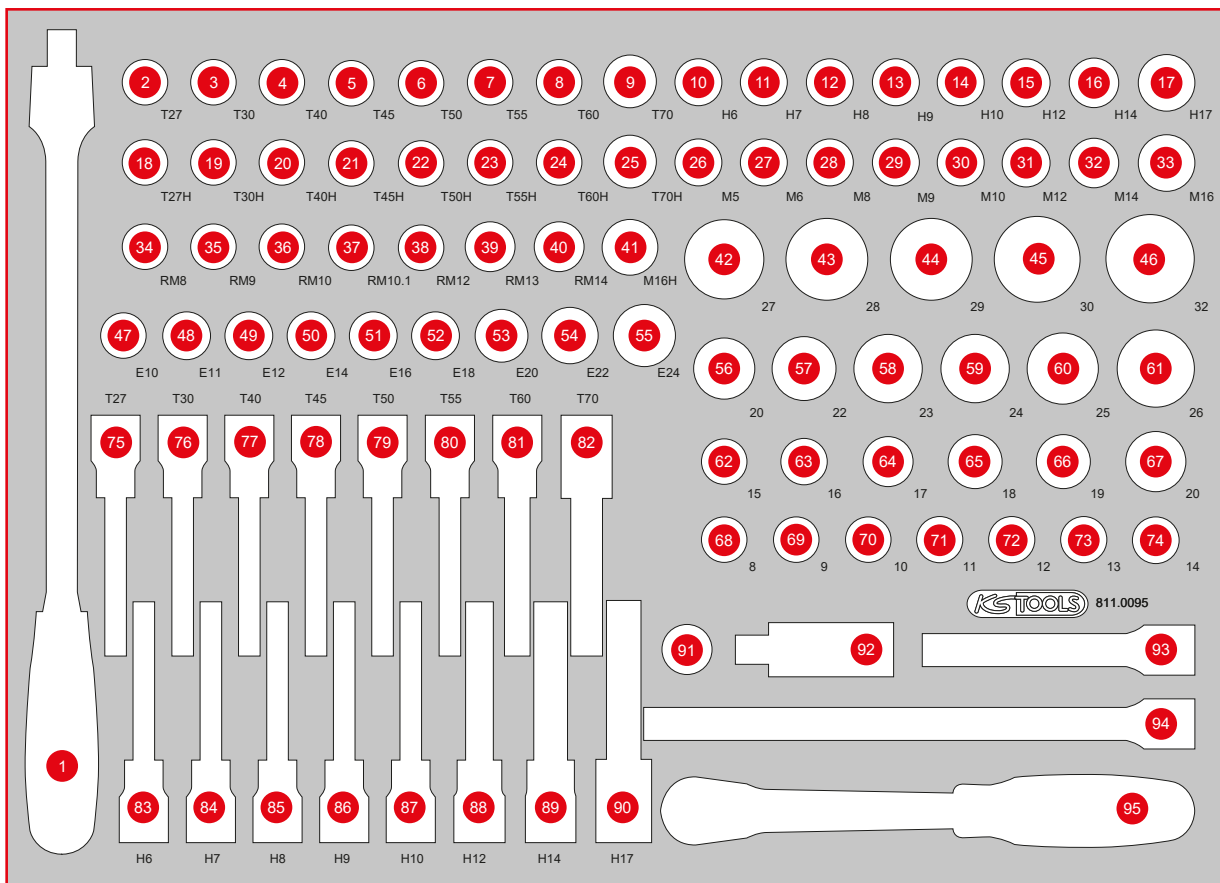

P 10
P 15
P 20
P 25
P 30
P 35
P 40
P 45
Individual parts S XL L M
Accessories

811.0095

M 1/2" Socket spanner set

389,90
EUR

95

568 x 398

Pos.	Code	Description	pcs	Pos.	Code	Description	pcs	Pos.	Code	Description	pcs
1	917.1455	1/2" Flexi head drive handle	1	18	911.1373	1/2" Bit socket Torx tamperproof, TB27	1	35	911.4515	Bit socket for RIBE screws, M9, length 55 mm	1
2	911.1363	1/2" Bit socket Torx, T27	1	19	911.1374	1/2" Bit socket Torx tamperproof, TB30	1	36	911.4516	Bit socket for RIBE screws, M10, length 55 mm	1
3	911.1364	1/2" Bit socket Torx, T30	1	20	911.1375	1/2" Bit socket Torx tamperproof, TB40	1	37	911.4551	Bit socket for RIBE screws, M10.1, length 55 mm	1
4	911.1365	1/2" Bit socket Torx, T40	1	21	911.1376	1/2" Bit socket Torx tamperproof, TB45	1	38	911.4517	Bit socket for RIBE screws, M12, length 55 mm	1
5	911.1366	1/2" Bit socket Torx, T45	1	22	911.1377	1/2" Bit socket Torx tamperproof, TB50	1	39	911.4518	Bit socket for RIBE screws, M13, length 55 mm	1
6	911.1367	1/2" Bit socket Torx, T50	1	23	911.1378	1/2" Bit socket Torx tamperproof, TB55	1	40	911.4519	Bit socket for RIBE screws, M14, length 55 mm	1
7	911.1368	1/2" Bit socket Torx, T55	1	24	911.1379	1/2" Bit socket Torx tamperproof, TB60	1	41	911.1348	1/2" Bit socket spline (XZN) tamperproof, M16, 55 mm	1
8	911.1369	1/2" Bit socket Torx, T60	1	25	911.1380	1/2" Bit socket Torx tamperproof, TB70	1	42	917.1227	1/2" Hexagonal socket, 27 mm	1
9	911.1370	1/2" Bit socket Torx, T70	1	26	911.1340	1/2" Bit socket spline (XZN), M5, 55 mm	1	43	917.1344	1/2" Hexagonal socket, 28 mm	1
10	911.1306	1/2" Bit socket hexagon, short, 6 mm	1	27	911.1341	1/2" Bit socket spline (XZN), M6, 55 mm	1	44	917.1345	1/2" Hexagonal socket, 29 mm	1
11	911.1307	1/2" Bit socket hexagon, short, 7 mm	1	28	911.1342	1/2" Bit socket spline (XZN), M8, 55 mm	1	45	917.1230	1/2" Hexagonal socket, 30 mm	1
12	911.1308	1/2" Bit socket hexagon, short, 8 mm	1	29	911.1313	1/2" Bit socket spline (XZN), M9, 55 mm	1	46	917.1232	1/2" Hexagonal socket, 32 mm	1
13	911.1309	1/2" Bit socket hexagon, short, 9 mm	1	30	911.1343	1/2" Bit socket spline (XZN), M10, 55 mm	1	47	911.4333	1/2" Torx E Socket, E10	1
14	911.1310	1/2" Bit socket hexagon, short, 10 mm	1	31	911.1344	1/2" Bit socket spline (XZN), M12, 55 mm	1	48	911.4334	1/2" Torx E Socket, E11	1
15	911.1312	1/2" Bit socket hexagon, short, 12 mm	1	32	911.1345	1/2" Bit socket spline (XZN), M14, 55 mm	1	49	911.4335	1/2" Torx E Socket, E12	1
16	911.1314	1/2" Bit socket hexagon, short, 14 mm	1	33	911.1346	1/2" Bit socket spline (XZN), M16, 55 mm	1	50	911.4336	1/2" Torx E Socket, E14	1
17	911.1317	1/2" Bit socket hexagon, short, 17 mm	1	34	911.4514	Bit socket for RIBE screws, M8, length 55 mm	1				