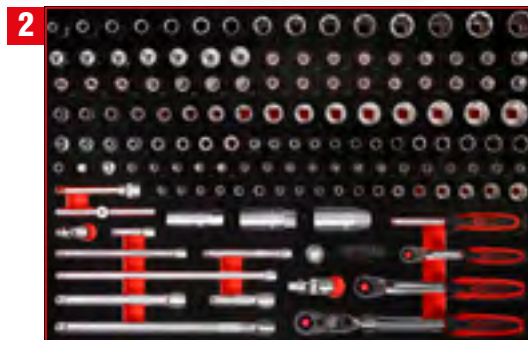

1/4" + 3/8" socket spanner set in foam insert

811.1142

For a detailed list of tools, see page 140