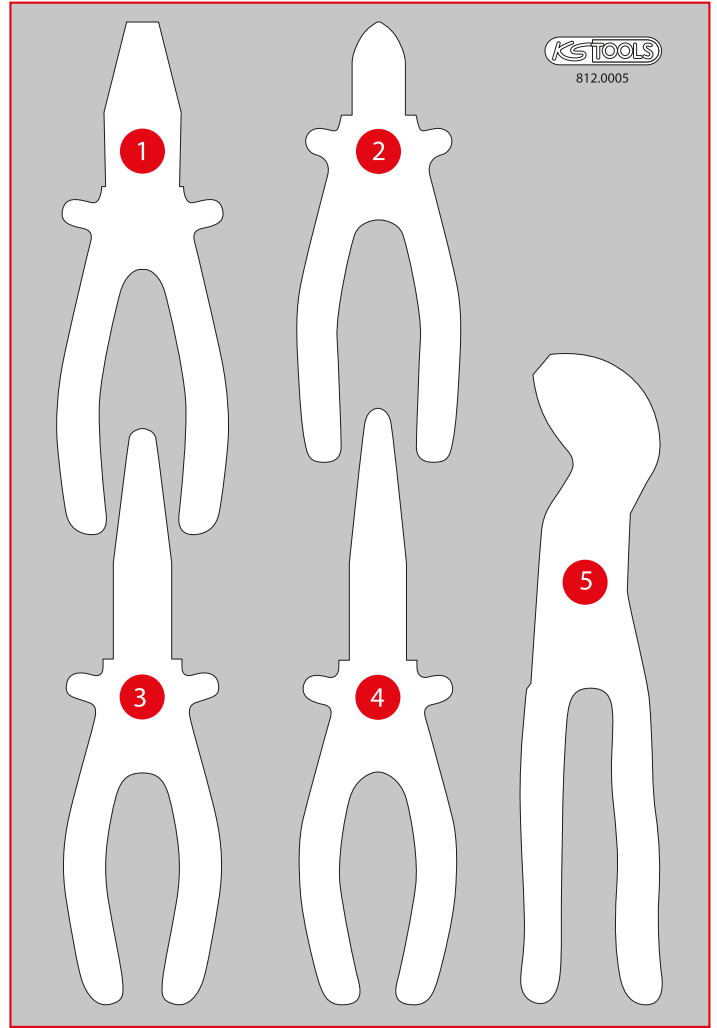

812.0005

S Spanner set

149,90
EUR

268 x 398

P35

Pos.	Code	Description	pcs
1	115.1021	ERGOTORQUE combination pliers,180 mm	1
2	115.1012	ERGOTORQUE diagonal side cutter, 160 mm	1
3	115.1019	ERGOTORQUE bent nose pliers serrated, 210 mm	1
4	115.1024	ERGOTORQUE long nose pliers serrated cutter, 200 mm	1
5	115.2010	Water pump pliers, 240 mm	1