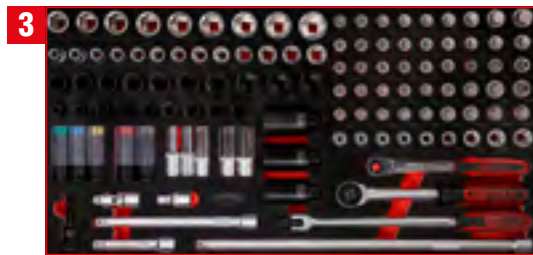

Screwdriver set in foam insert

813.1033

For a detailed list of tools, see page 255

1/4" + 3/8" socket spanner set in foam insert

813.0183

For a detailed list of tools, see page 238

1/2" socket spanner set in foam insert