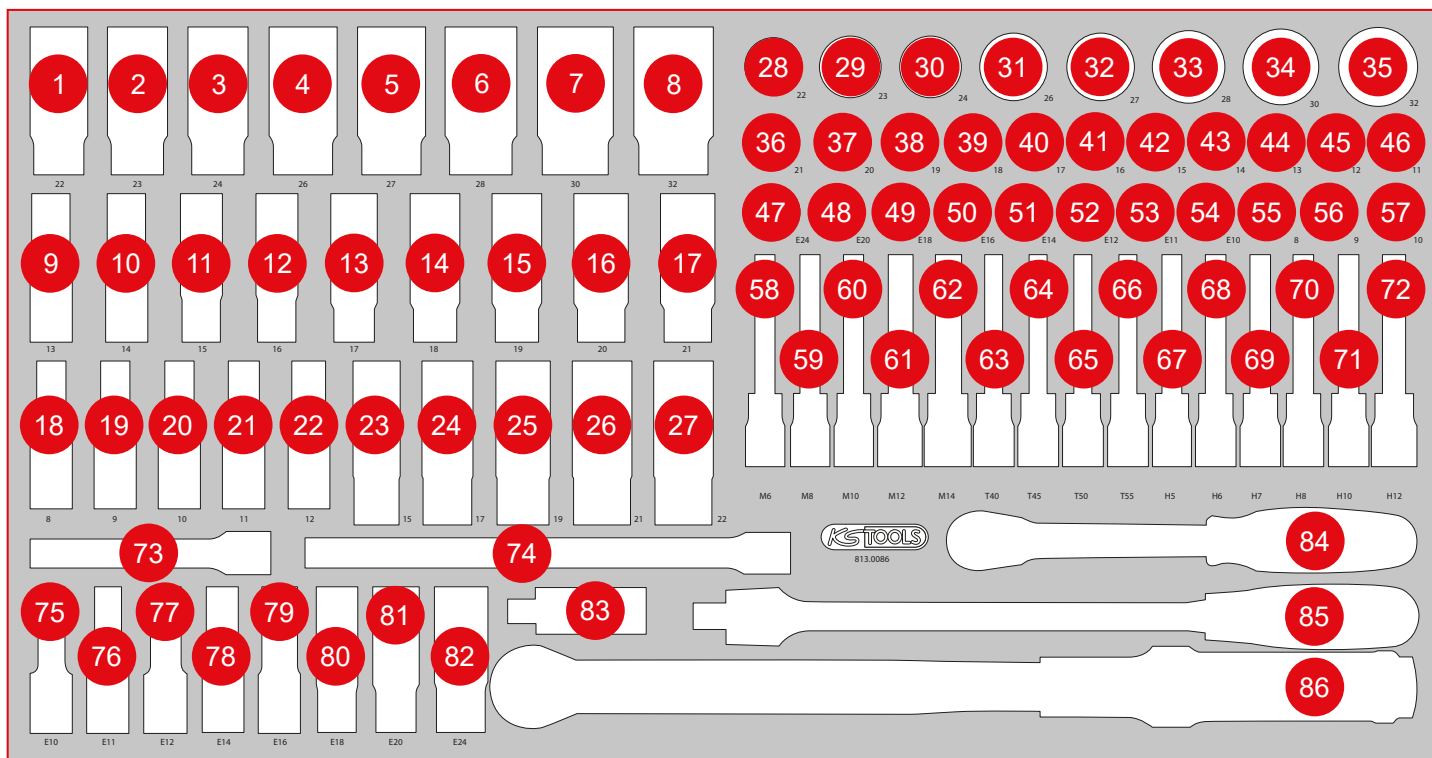

P 10
P 15
P 20
P 25
P 30
P 35
P 40
P 45
S XL L M
Individual parts
Accessories

813.0086

L 1/2" Socket spanner set

549,⁹⁰ EUR

86 PCS

755 x 398 P25

Pos.	Code	Description	pcs	Pos.	Code	Description	pcs	Pos.	Code	Description	pcs
1	917.1252	1/2" Hexagonal socket, deep, 22 mm	1	16	917.1258	1/2" Hexagonal socket, deep, 20 mm	1	31	917.1343	1/2" Hexagonal socket, 26 mm	1
2	917.1315	1/2" Hexagonal socket, deep, 23 mm	1	17	917.1259	1/2" Hexagonal socket, deep, 21 mm	1	32	917.1227	1/2" Hexagonal socket, 27 mm	1
3	917.1257	1/2" Hexagonal socket, deep, 24 mm	1	18	917.1313	1/2" Hexagonal socket, deep, 8 mm	1	33	917.1344	1/2" Hexagonal socket, 28 mm	1
4	917.1337	1/2" Hexagonal socket, deep, 26 mm	1	19	917.1309	1/2" Hexagonal socket, deep, 9 mm	1	34	917.1230	1/2" Hexagonal socket, 30 mm	1
5	917.1254	1/2" Hexagonal socket, deep, 27 mm	1	20	917.1240	1/2" Hexagonal socket, deep, 10 mm	1	35	917.1232	1/2" Hexagonal socket, 32 mm	1
6	917.1338	1/2" Hexagonal socket, deep, 28 mm	1	21	917.1241	1/2" Hexagonal socket, deep, 11 mm	1	36	917.1221	1/2" Hexagonal socket, 21 mm	1
7	917.1255	1/2" Hexagonal socket, deep, 30 mm	1	22	917.1242	1/2" Hexagonal socket, deep, 12 mm	1	37	917.1220	1/2" Hexagonal socket, 20 mm	1
8	917.1256	1/2" Hexagonal socket, deep, 32 mm	1	23	515.0991	SlimPOWER 1/2" Alloy rim impact socket, 15 mm	1	38	917.1219	1/2" Hexagonal socket, 19 mm	1
9	917.1243	1/2" Hexagonal socket, deep, 13 mm	1	24	515.0992	SlimPOWER 1/2" Alloy rim impact socket, 17 mm	1	39	917.1218	1/2" Hexagonal socket, 18 mm	1
10	917.1244	1/2" Hexagonal socket, deep, 14 mm	1	25	515.0993	SlimPOWER 1/2" Alloy rim impact socket, 19 mm	1	40	917.1217	1/2" Hexagonal socket, 17 mm	1
11	917.1245	1/2" Hexagonal socket, deep, 15 mm	1	26	515.0994	SlimPOWER 1/2" Alloy rim impact socket, 21 mm	1	41	917.1216	1/2" Hexagonal socket, 16 mm	1
12	917.1246	1/2" Hexagonal socket, deep, 16 mm	1	27	515.0995	SlimPOWER 1/2" Alloy rim impact socket, 22 mm	1	42	917.1215	1/2" Hexagonal socket, 15 mm	1
13	917.1247	1/2" Hexagonal socket, deep, 17 mm	1	28	917.1222	1/2" Hexagonal socket, 22 mm	1	43	917.1214	1/2" Hexagonal socket, 14 mm	1
14	917.1248	1/2" Hexagonal socket, deep, 18 mm	1	29	917.1223	1/2" Hexagonal socket, 23 mm	1	44	917.1213	1/2" Hexagonal socket, 13 mm	1
15	917.1249	1/2" Hexagonal socket, deep, 19 mm	1	30	917.1224	1/2" Hexagonal socket, 24 mm	1	45	917.1212	1/2" Hexagonal socket, 12 mm	1