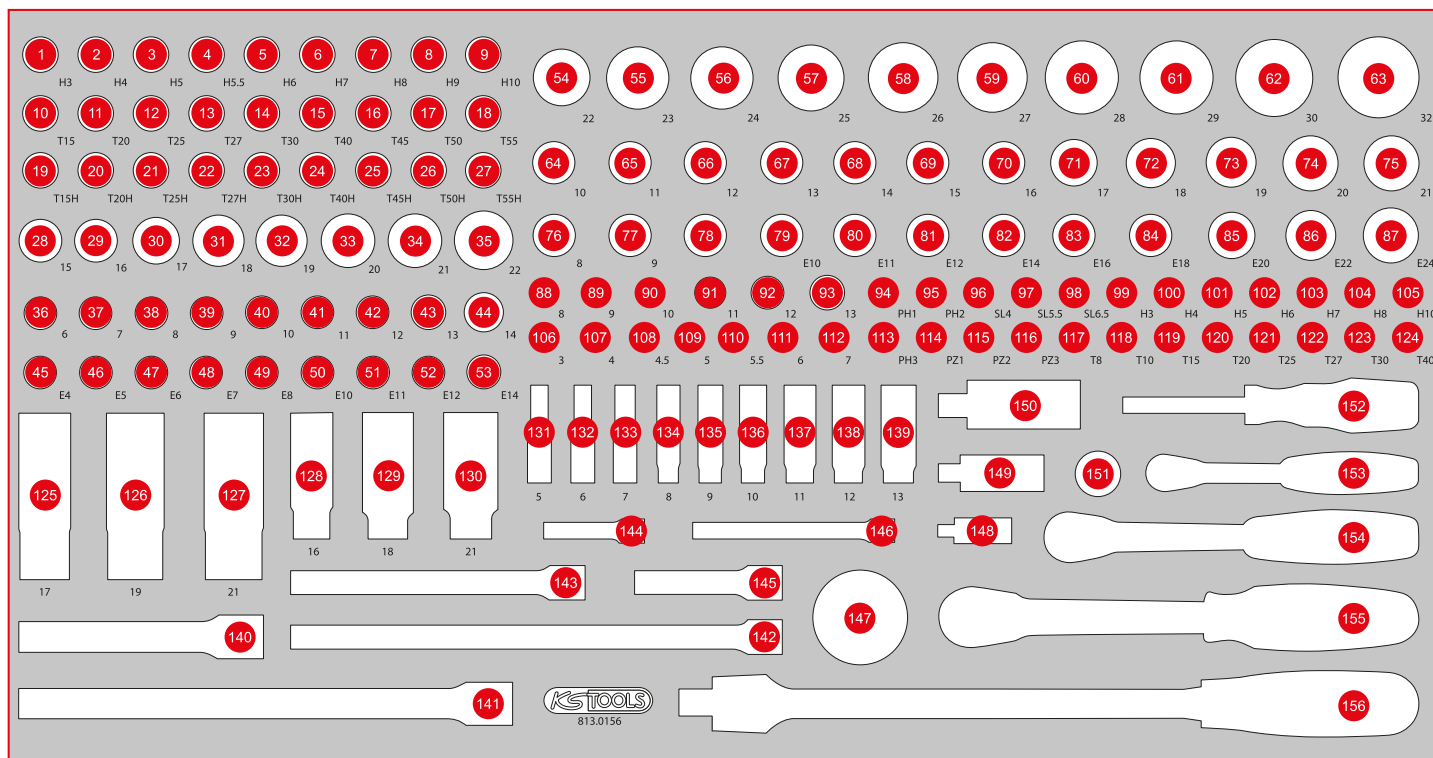

Pos.	Code	Description	pcs	Pos.	Code	Description	pcs	Pos.	Code	Description	pcs
79	911.4333	1/2" Torx E Socket, E10	1	106	917.1445	1/4" Classic Hexagonal socket, 3 mm	1	131	917.1527	1/4" Hexagonal socket, deep, 5 mm	1
80	911.4334	1/2" Torx E Socket, E11	1	107	917.1404	1/4" Hexagonal socket, 4 mm	1	132	917.1426	1/4" Hexagonal socket, deep, 6 mm	1
81	911.4335	1/2" Torx E Socket, E12	1	108	917.14045	1/4" Hexagonal socket, 4,5 mm	1	133	917.1427	1/4" Hexagonal socket, deep, 7 mm	1
82	911.4336	1/2" Torx E Socket, E14	1	109	917.1405	1/4" Hexagonal socket, 5 mm	1	134	917.1428	1/4" Hexagonal socket, deep, 8 mm	1
83	911.4322	1/2" Torx E Socket, E16	1	110	917.14055	1/4" Hexagonal socket, 5,5 mm	1	135	917.1429	1/4" Hexagonal socket, deep, 9 mm	1
84	911.4323	1/2" Torx E Socket, E18	1	111	917.1406	1/4" Hexagonal socket, 6 mm	1	136	917.1430	1/4" Hexagonal socket, deep, 10 mm	1
85	911.4324	1/2" Torx E Socket, E20	1	112	917.1407	1/4" Hexagonal socket, 7 mm	1	137	917.1431	1/4" Hexagonal socket, deep, 11 mm	1
86	911.4325	1/2" Torx E Socket, E22	1	113	911.1417	1/4" Bit socket, PH3	1	138	917.1432	1/4" Hexagonal socket, deep, 12 mm	1
87	911.4326	1/2" Torx E Socket, E24	1	114	911.1401	1/4" Bit socket, PZ1	1	139	917.1433	1/4" Hexagonal socket, deep, 13 mm	1
88	917.1408	1/4" Hexagonal socket, 8 mm	1	115	911.1402	1/4" Bit socket, PZ2	1	140	911.1202	1/2" Extensions, 125 mm	1
89	917.1409	1/4" Hexagonal socket, 9 mm	1	116	911.1403	1/4" Bit socket, PZ3	1	141	911.1203	1/2" Extensions, 250 mm	1
90	917.1410	1/4" Hexagonal socket, 10 mm	1	117	911.1448	1/4" Bit socket Torx, T8	1	142	911.3803	3/8" Extensions 250 mm	1
91	917.1411	1/4" Hexagonal socket, 11 mm	1	118	911.1442	1/4" Bit socket Torx, T10	1	143	911.3802	3/8" Extensions 150 mm	1
92	917.1412	1/4" Hexagonal socket, 12 mm	1	119	911.1443	1/4" Bit socket Torx, T15	1	144	911.1423	1/4" Extension with hexagon drive, 50 mm	1
93	917.1413	1/4" Hexagonal socket, 13 mm	1	120	911.1444	1/4" Bit socket Torx, T20	1	145	911.3801	3/8" Extensions 75 mm	1
94	911.1415	1/4" Bit socket, PH1	1	121	911.1445	1/4" Bit socket Torx, T25	1	146	911.1424	1/4" Extension with hexagon drive, 100 mm	1
95	911.1416	1/4" Bit socket, PH2	1	122	911.1449	1/4" Bit socket Torx, T27	1	147	914.3810	3/8" HandReversible ratchet	1
96	911.1418	1/4" Bit socket slot, 4 mm	1	123	911.1446	1/4" Bit socket Torx, T30	1	148	911.1450	1/4" Universal joint	1
97	911.1419	1/4" Bit socket slot, 5,5 mm	1	124	911.1447	1/4" Bit socket Torx, T40	1	149	911.3850	3/8" Universal joint	1
98	917.1421	1/4" Bit socket slot, 6,5 mm	1	125	515.0992	SlimPOWER 1/2"Alloy rim impact socket, 17 mm	1	150	911.1250	1/2" Universal joint	1
99	911.1436	1/4" Bit socket hexagon, 3 mm	1	126	515.0993	SlimPOWER 1/2"Alloy rim impact socket, 19 mm	1	151	911.1207	3/8" Sliding adaptor, 3/8"Fx1/2"M	1
100	911.1437	1/4" Bit socket hexagon, 4 mm	1	127	515.0994	SlimPOWER 1/2"Alloy rim impact socket, 21 mm	1	152	911.1434	1/4" Square drive screwdriver, 150 mm	1
101	911.1438	1/4" Bit socket hexagon, 5 mm	1	128	911.3804	3/8" Spark plug socket, 16 mm	1	153	920.1490	1/4" SlimPOWER Reversible ratchet, 72 teeth	1
102	911.1439	1/4" Bit socket hexagon, 6 mm	1	129	911.3823	3/8" Spark plug socket, 18 mm	1	154	920.3890	3/8" SlimPOWER Reversible ratchet, 72 teeth	1
103	911.1440	1/4" Bit socket hexagon, 7 mm	1	130	911.3805	3/8" Spark plug socket, 21 mm	1	155	920.1290	1/2" SlimPOWER Reversible ratchet, 72 teeth	1
104	911.1441	1/4" Bit socket hexagon, 8 mm	1					156	917.1455	1/2" Flexi head drive handle	1
105	917.1452	1/4" Bit socket hexagon, 10 mm	1