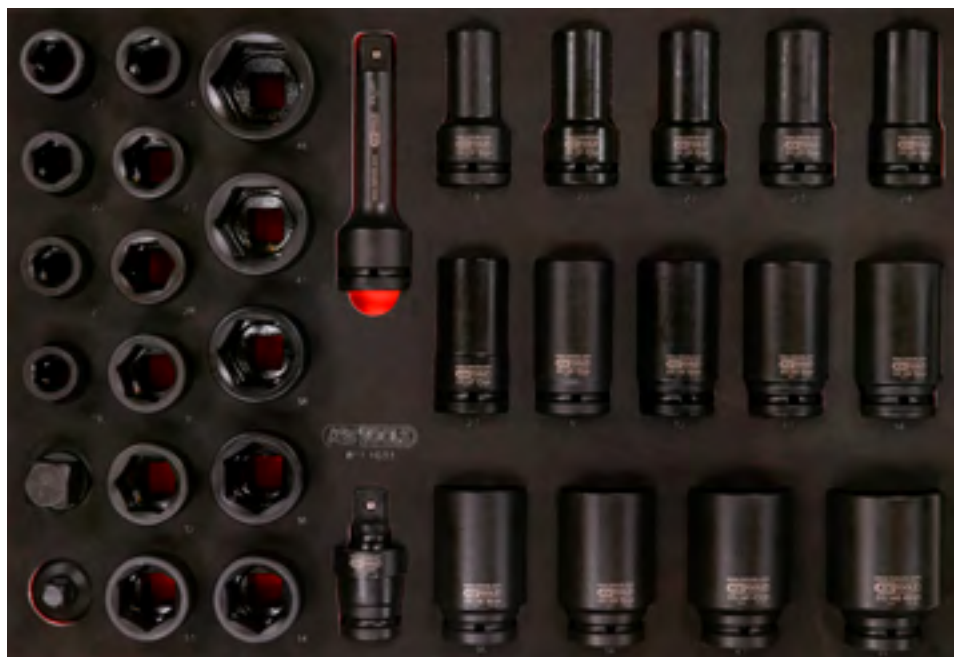

811.1033

M 3/4 " Impact socket set

619,90
EUR

P10

P10TC

P15

P20

P30

P35

P45

Pos.	Code	Description	pcs
1	515.1319	3/4" Hexagon impact socket, short, 19 mm	1
2	515.1321	3/4" Hexagon impact socket, short, 21 mm	1
3	515.1322	3/4" Hexagon impact socket, short, 22 mm	1
4	515.1323	3/4" Hexagon impact socket, short, 23 mm	1
5	515.1324	3/4" Hexagon impact socket, short, 24 mm	1
6	515.1327	3/4" Hexagon impact socket, short, 27 mm	1
7	515.1328	3/4" Hexagon impact socket, short, 28 mm	1
8	515.1330	3/4" Hexagon impact socket, short, 30 mm	1
9	515.1332	3/4" Hexagon impact socket, short, 32 mm	1
10	515.1333	3/4" Hexagon impact socket, short, 33 mm	1
11	515.1334	3/4" Hexagon impact socket, short, 34 mm	1
12	515.1336	3/4" Hexagon impact socket, short, 36 mm	1
13	515.1338	3/4" Hexagon impact socket, short, 38 mm	1
14	515.1341	3/4" Hexagon impact socket, short, 41 mm	1
15	515.1346	3/4" Hexagon impact socket, short, 46 mm	1
16	515.1419	3/4" Hexagon impact socket, deep, 19 mm	1
17	515.1421	3/4" Hexagon impact socket, deep, 21 mm	1
18	515.1422	3/4" Hexagon impact socket, deep, 22 mm	1
19	515.1423	3/4" Hexagon impact socket, deep, 23 mm	1
20	515.1424	3/4" Hexagon impact socket, deep, 24 mm	1
21	515.1427	3/4" Hexagon impact socket, deep, 27 mm	1
22	515.1430	3/4" Hexagon impact socket, deep, 30 mm	1
23	515.1432	3/4" Hexagon impact socket, deep, 32 mm	1
24	515.1433	3/4" Hexagon impact socket, deep, 33 mm	1
25	515.1434	3/4" Hexagon impact socket, deep, 34 mm	1
26	515.1436	3/4" Hexagon impact socket, deep, 36 mm	1
27	515.1438	3/4" Hexagon impact socket, deep, 38 mm	1
28	515.1441	3/4" Hexagon impact socket, deep, 41 mm	1
29	515.1446	3/4" Hexagon impact socket, deep, 46 mm	1
30	515.1374	3/4" Impact joint+suspension	1
31	515.1377	3/4" Impact extension, 150 mm	1
32	515.1372	Impact adaptor, F 3/4" x 1/2" M	1
33	515.1373	Impact adaptor, F 3/4" x 1" M	1