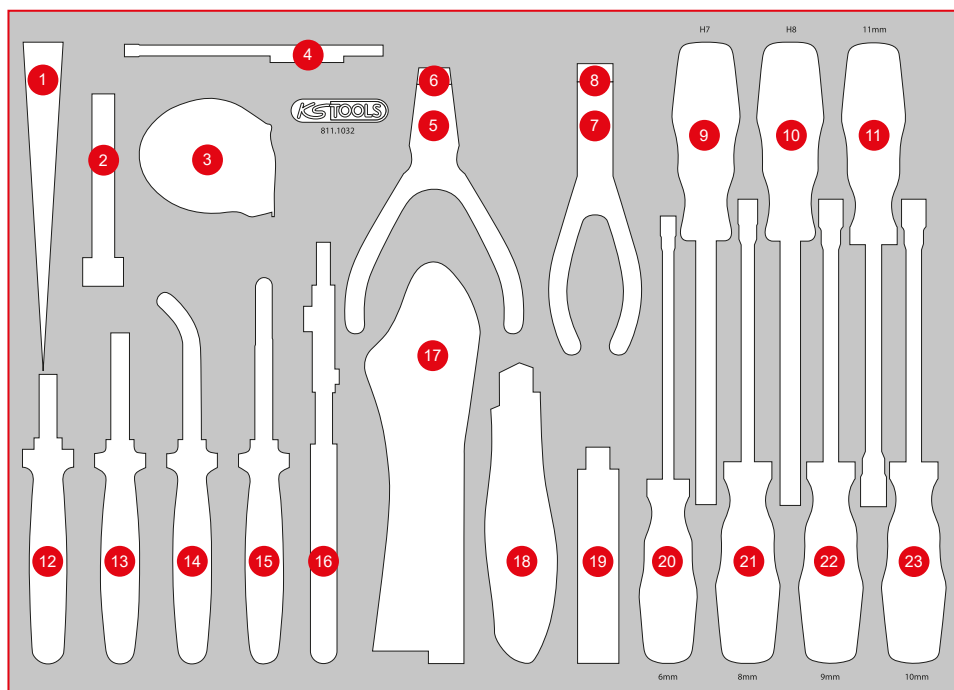

811.1032

M Screwdriver and spanner set

399,90
EUR

Pos.	Code	Description	pcs
1	911.8138	Trim plastic wedge, 195 x 3 0 mm	1
2	300.0600	Feeler gauge, 20 Blades, 0,05 - 1 mm	1
3	300.0114	Tape measure with locking device and belt clip, black red, 5 m, 19 mm	1
4	550.1001	2 in1 Telescopic solenoid holder with washer jet cleaning and setting tool, 150 - 675 mm	1
5	500.1029	Circlip pliers for external circlips, 160 mm	1
6	500.1026	Circlip pliers for external circlips, angled, 160 mm	1
7	500.1035	Circlip pliers for internal circlips, 160 mm	1
8	500.1032	Circlip pliers for internal circlips, angled, 160 mm	1
9	159.1127	ERGOTORQUEplus Socket screwdriver, 7 mm	1
10	911.1128	ERGOTORQUE Socket screwdriver, 8 mm	1
11	159.1209	ERGOTORQUEplus Socket screwdriver, 11 mm	1
12	115.1012	ERGOTORQUE diagonal side cutter, 160 mm	1
13	115.1021	ERGOTORQUE combination pliers, 180 mm	1
14	115.1019	ERGOTORQUE bent nose pliers serrated, 210 mm	1
15	115.1024	ERGOTORQUE long nose pliers serrated cutter, 200 mm	1
16	115.2010	Water pump pliers, 240 mm	1
17	115.1033	Self grip wrench, 220 mm	1
18	907.2135	Universal snap off blade knife 18 mm	1
19	907.2166	Snap off blades 0,5 x 18 x 100 mm, dispenser with 10 pieces	10
20	159.1204	ERGOTORQUEplus Socket screwdriver, 6 mm	1
21	159.1206	ERGOTORQUEplus Socket screwdriver, 8 mm	1
22	159.1207	ERGOTORQUEplus Socket screwdriver, 9 mm	1
23	159.1208	ERGOTORQUEplus Socket screwdriver, 10 mm	1