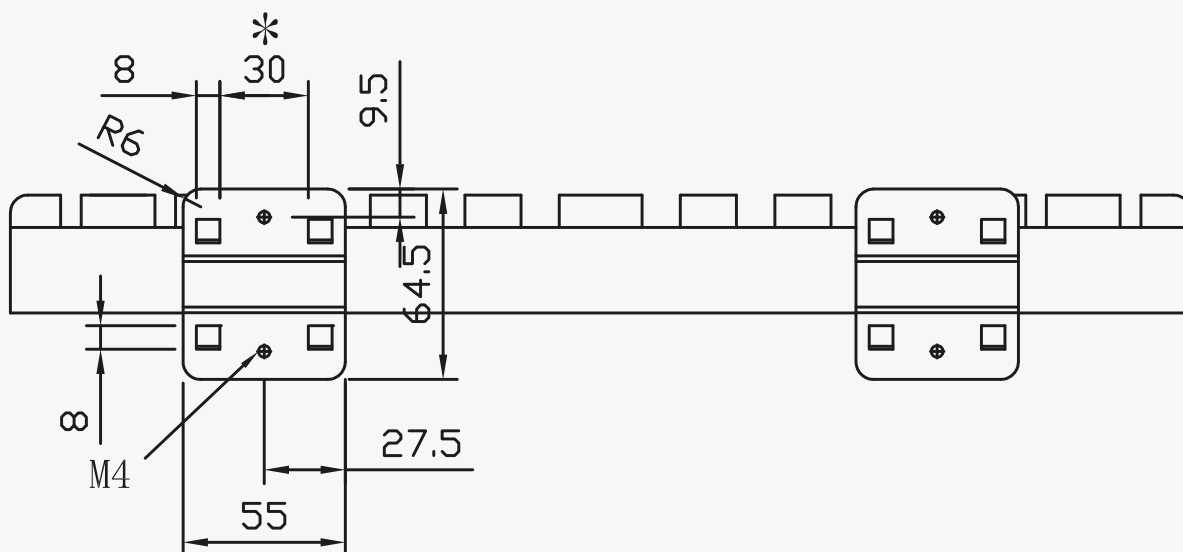

20,90
EUR

12,90
EUR

16,90
EUR

7,90
EUR

17,90
EUR

23,90
EUR

7,90
EUR

8,90
EUR

10,90
EUR

4,90
EUR

7,90
EUR

6,90
EUR

12,90
EUR

8,90
EUR

17,90
EUR

6,90
EUR