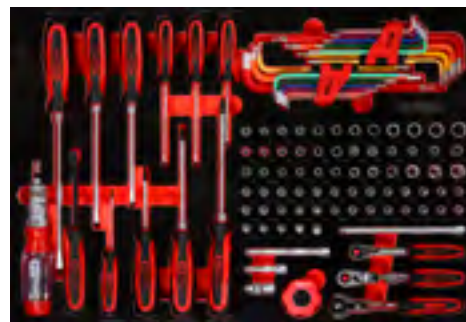

1/4" Socket spanner and screwdriver set page 134