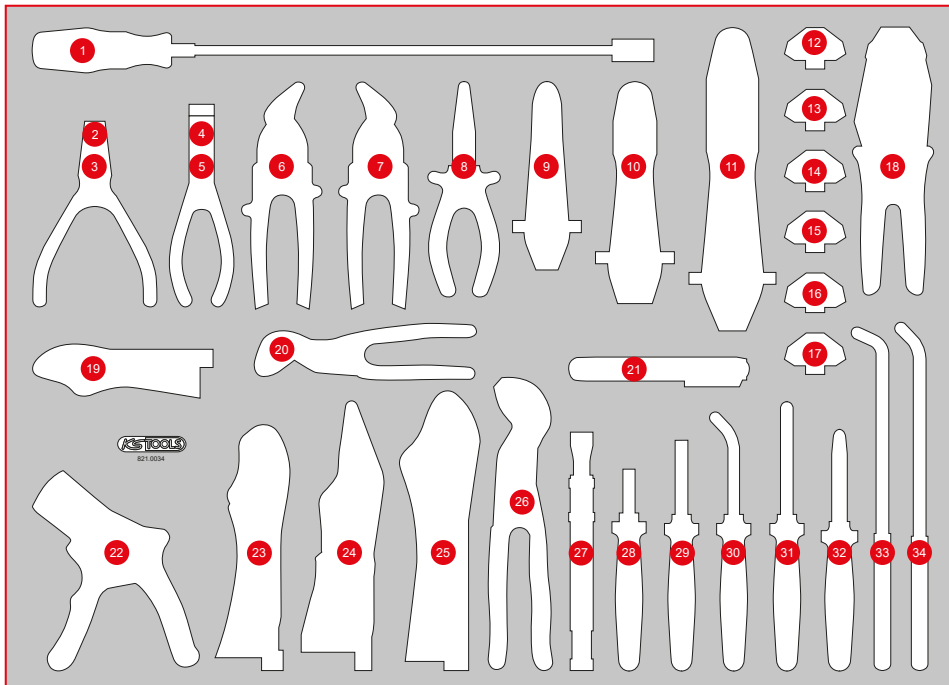

P 10
P 15
P 20
P 25
P 30
P 35
P 40
P 45
S
XL
L
M
Individual parts
Accessories

821.0034

XL Spanner set

899,90
EUR

Pos.	Code	Description	pcs
1	550.1025	Flexible magnet lifter, 510 mm, Øhead=15 mm	1
2	500.1026	Circlip pliers for external circlips, angled, 160 mm	1
3	500.1029	Circlip pliers for external circlips, 160 mm	1
4	500.1032	Circlip pliers for internal circlips, angled, 160 mm	1
5	500.1035	Circlip pliers for internal circlips, 160 mm	1
6	118.0151	Mini metal shears, right handed cut	1
7	118.0153	Mini metal shears, left handed cut	1
8	115.1016	ERGOTORQUE flat pliers serrated, 160 mm	1
9	115.5052	Hose clamp gripper, Ø 15 mm	1
10	115.5053	Hose clamp gripper, Ø 30 mm	1
11	115.5054	Hose clamp gripper, Ø 60 mm	1
12	115.1415	Pair of crimp inserts for insulated cable lugs, Ø 0.5 - 6 mm	1
13	115.1416	Pair of crimp inserts for uninsulated cable lugs, Ø 0.5 - 10 mm	1
14	115.1417	Pair of crimp inserts for flat plugs 4.8 und 6.3 mm, Ø 0.5 - 6.0 mm	1
15	115.1418	Pair of crimp inserts for wire end ferrules, Ø 0.5 - 4 mm	1
16	115.1420	Crimp head for pin terminals	1
17	115.1421	Crimp head for non-insulated terminals	1
18	115.1401	Crimping tool	1
19	115.1031	Locking pliers, 50 mm, 140 mm	1
20	115.2011	Water pump pliers, 175 mm	1
21	150.2199	Brake fluid tester	1
22	115.1239	Self regulating wire stripper, 0,2-6 mm	1
23	115.1175	Round jaw-American type, 175 mm	1
24	115.2034	Long-nose locking pliers with quick-release lever, 45 mm, L=170 mm	1
25	115.1033	Self grip wrench, 220 mm	1
26	115.2010	Water pump pliers, 240 mm	1
27	115.1084	Welding self grip pliers, 195 mm	1
28	115.1012	ERGOTORQUE diagonal side cutter, 160 mm	1
29	115.1021	ERGOTORQUE combination pliers, 180 mm	1
30	115.1019	ERGOTORQUE bent nose pliers serrated, 210 mm	1
31	115.1024	ERGOTORQUE long nose pliers serrated cutter, 200 mm	1
32	115.1013	ERGOTORQUE power side cutter, 180 mm	1
33	500.7048	Sparkplug plier 12 mm	1
34	500.7052	Telephone pliers 45° curved, extra long, 270 mm	1