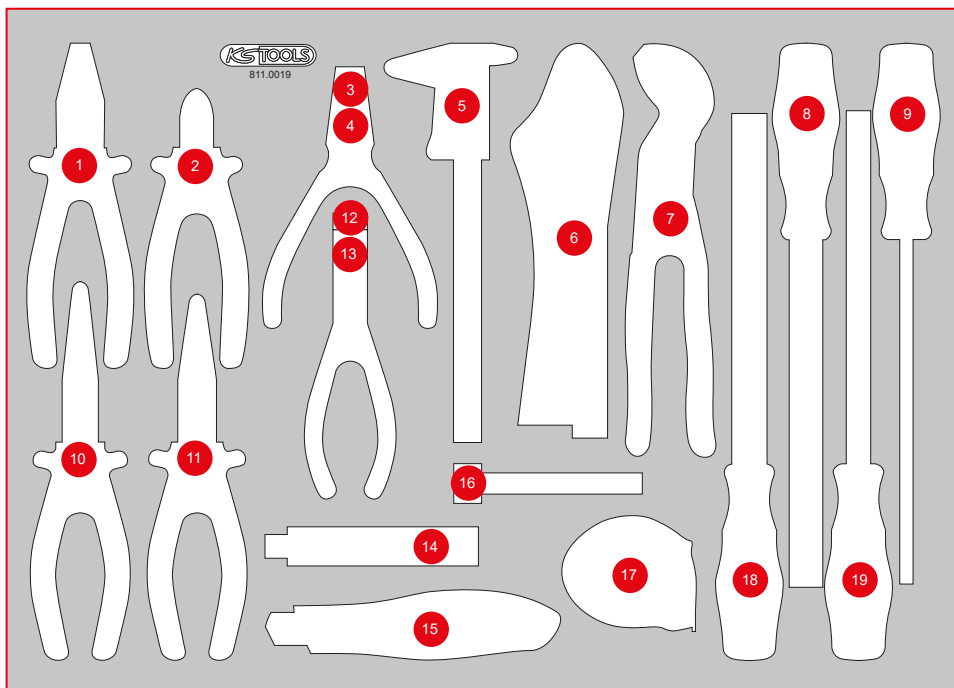

Pos.	Code	Description	pcs
1	157.0405	Tri-bastard file, form C, cut 2, 200 mm	1
2	157.0105	Halfround file, form E, cut 2, 20 mm	1
3	157.0005	Flat file, form B, cut 2, 200 mm	1
4	157.0205	Round file, form F, cut 2, 200 mm	1
5	907.2166	Snap off blades 0,5 x 1 8 x 100 mm, dispenser with 10 pieces	10
6	300.0114	Tape measure with locking device and belt clip, black red, 5 m, 19 mm	1
7	300.0510	Pocket vernier calliper 0-150 mm, 235 mm	1
8	300.0600	Feeler gauge, 20 Blades, 0,05-1 mm	1
9	907.2135	Universal snap off blade knife 18 mm	1
10	115.1033	Self grip wrench, 220 mm	1
11	115.2010	Water pump pliers, 240 mm	1
12	500.1026	Circlip pliers for external circlips, angled, 160 mm	1
13	500.1029	Circlip pliers for external circlips, 160 mm	1
14	500.1032	Circlip pliers for internal circlips, angled, 160 mm	1
15	500.1035	Circlip pliers for internal circlips, 160 mm	1
16	115.1012	ERGOTORQUE diagonal side cutter, 160 mm	1
17	115.1021	ERGOTORQUE combination pliers, 180 mm	1
18	115.1019	ERGOTORQUE bent nose pliers serrated, 210 mm	1
19	115.1024	ERGOTORQUE long nose pliers serrated cutter, 200 mm	1