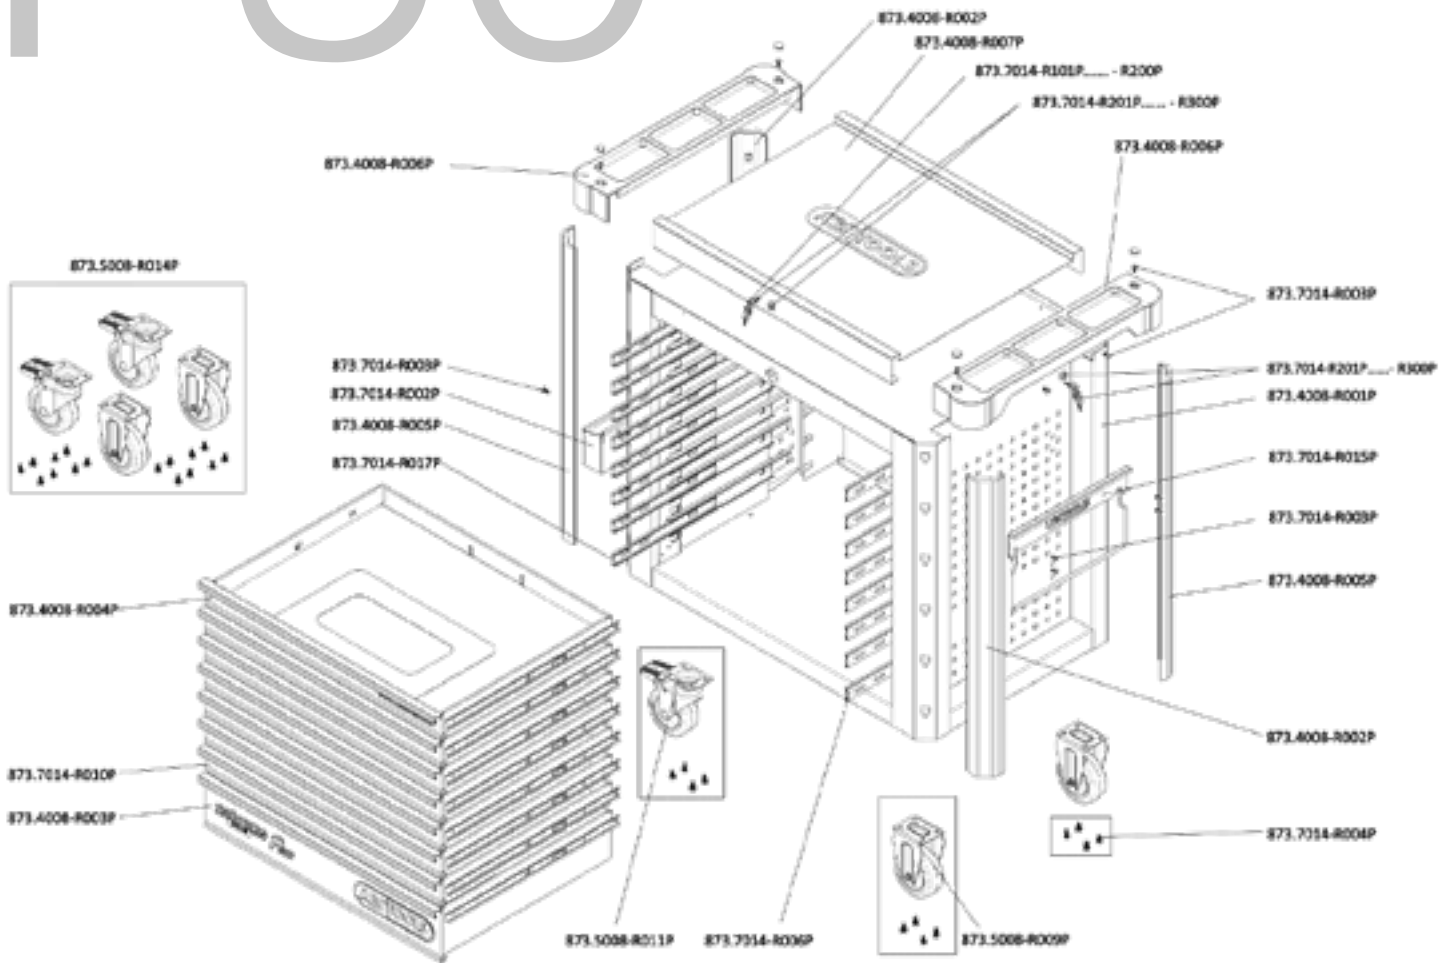

873.7014-R004P
M8 screws (16 pcs.)

6,90
EUR

873.7014-R003P
M6x12 screw (1 pcs.)

0,20
EUR

873.3008-R001P
Body of workshop trolley attachment

524,90
EUR

Enough spares for
your treasure!

P30