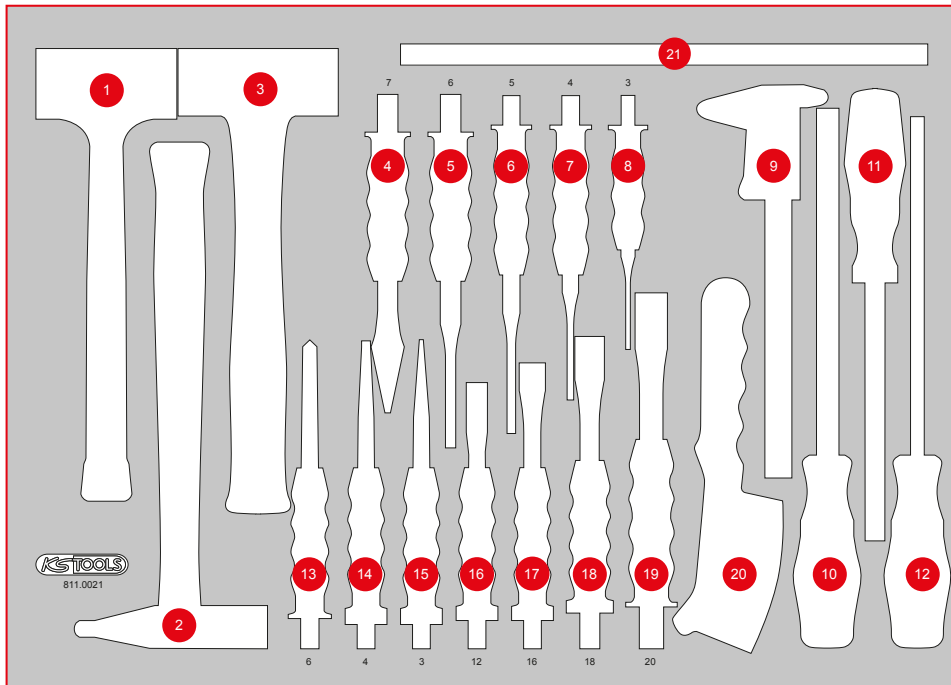

811.0021

M Hammer, chisel and file set

269,90
EUR

Pos.	Code	Description	pcs
1	140.5252	Recoil free soft faced Hammer, 400 g	1
2	142.1402	Fitters Hammer, fiberglas handle, 400 g	1
3	142.5101	Club Hammer, fiberglas handle, 1000 g	1
4	156.0242	Cross chisel, octagon, 7 mm	1
5	156.0234	Pin punch, Ø 6 mm, cylindrical shaft	1
6	156.0233	Pin punch, Ø 5 mm, cylindrical shaft	1
7	156.0232	Pin punch, cylindrical shaft, 4 mm	1
8	156.0231	Pin punch, cylindrical shaft, 3 mm	1
9	300.0510	Pocket vernier calliper 0-150 mm, 235 mm	1
10	157.0405	Tri-bastard file, form C, cut 2, 200 mm	1
11	157.0960	Brake saddle file, extra narrow, 270 mm	1
12	157.0205	Round file, form F, cut 2, 200 mm	1
13	156.0243	Centre punch, octagon 10 mm	1
14	156.0238	Punch, Ø 4 mm, conical	1
15	156.0237	Punch, Ø 3 mm, conical	1
16	156.0252	Flat chisel, octagon, 12 mm	1
17	156.0253	Flat chisel, octagon, 16 mm	1
18	156.0254	Flat chisel, octagon, 18 mm	1
19	156.0241	Flat chisel, octagon, 20 mm	1
20	201.2335	Steel wire brake saddle brush, 2-row, straight	1
21	300.0104	Flexible steel rule, 300 mm	1