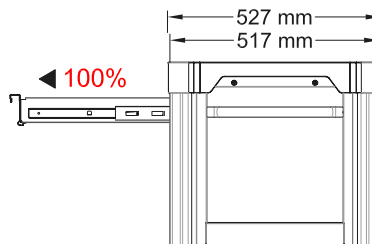

549,⁹⁰
EUR

DUO Lock Brilliant
locking system

Four drawers each
load capacity up to 50 kg

Stable
ball bearing

Stainless steel surface

Lock
lockable

Stable grip
easy to transport

Integrated
corner protection