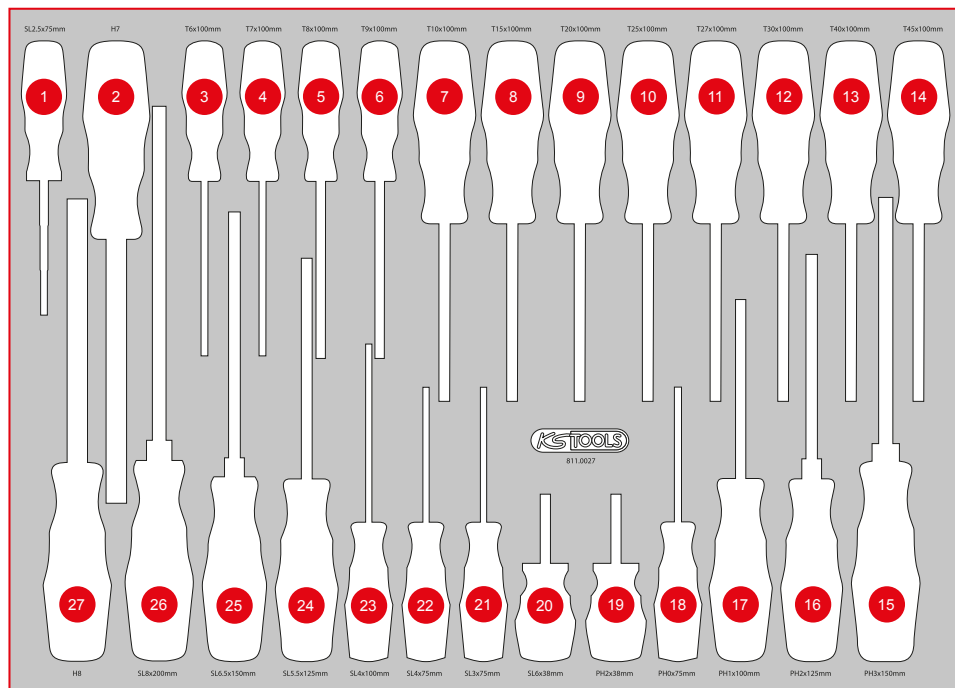

811.0027

M Screwdriver set

159,90
EUR

Pos.	Code	Description	pcs
1	117.0502	ERGOTORQUE VDE slot screwdriver, 2,5 mm	1
2	159.1127	ERGOTORQUEplus Socket screwdriver, 7 mm	1
3	159.1134	ERGOTORQUEplus screwdriver, Torx, T6	1
4	159.1135	ERGOTORQUEplus screwdriver, Torx, T7	1
5	159.1030	ERGOTORQUEplus screwdriver, Torx, T8	1
6	159.1031	ERGOTORQUEplus screwdriver, Torx, T9	1
7	159.1032	ERGOTORQUEplus screwdriver, Torx, T10	1
8	159.1033	ERGOTORQUEplus screwdriver, Torx, T15	1
9	159.1034	ERGOTORQUEplus screwdriver, Torx, T20	1
10	159.1035	ERGOTORQUEplus screwdriver, Torx, T25	1
11	159.1036	ERGOTORQUEplus screwdriver, Torx, T27	1
12	159.1037	ERGOTORQUEplus screwdriver, Torx, T30	1
13	159.1038	ERGOTORQUEplus screwdriver, Torx, T40	1
14	159.1136	ERGOTORQUEplus screwdriver, Torx, T45	1
15	159.2128	ERGOTORQUEplus Socket screwdriver, 8 mm	1
16	159.1011	ERGOTORQUEplus screwdriver for slotted screws, 8 mm, 315 mm	1
17	159.1009	ERGOTORQUEplus screwdriver for slotted screws, 6,5 mm, 255 mm	1
18	159.1006	ERGOTORQUEplus screwdriver for slotted screws, 5,5 mm, 230 mm	1
19	159.1004	ERGOTORQUEplus screwdriver for slotted screws, 4 mm, 180 mm	1
20	159.1003	ERGOTORQUEplus screwdriver for slotted screws, 4 mm, 155 mm	1
21	159.1002	ERGOTORQUEplus screwdriver for slotted screws, 3 mm, 155 mm	1
22	159.1001	ERGOTORQUEplus screwdriver for slotted screws, 6 mm, stubby	1
23	159.1026	ERGOTORQUEplus screwdriver for screws PH, PH2, stubby	1
24	159.1027	ERGOTORQUEplus screwdriver for screws PH, PH0, 155 mm	1
25	159.1029	ERGOTORQUEplus screwdriver for screws PH, PH1, 205 mm	1
26	159.1022	ERGOTORQUEplus screwdriver for screws PH, PH2, 230 mm	1
27	159.1024	ERGOTORQUEplus screwdriver for screws PH, PH3, 265 mm	1

P 10

P 15

P 20

P 25

P 30

P 35

P 40

P 45

M

L

S

Individual parts

Accessories