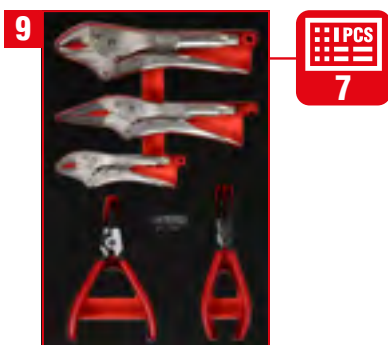

Spanner set in foam insert

812.0007

For a detailed list of tools, see page 290