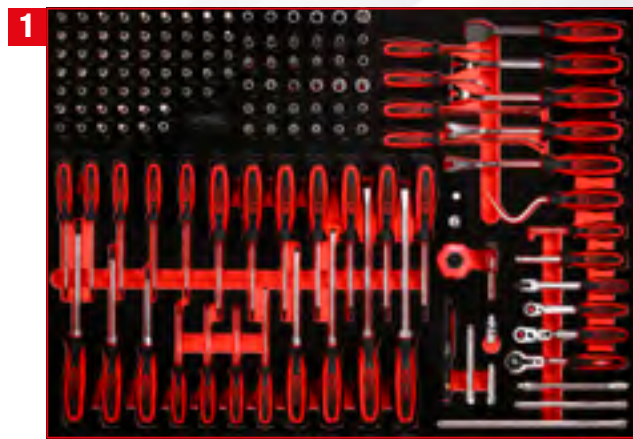

M

5 6 8 9

XL

1 2 3 4 7

BUNDLE PRICE!

**4 x M, 5 x XL
706 pcs**

5.299,⁹⁰ EUR
830.9706

1/4" socket spanner and
screwdriver set