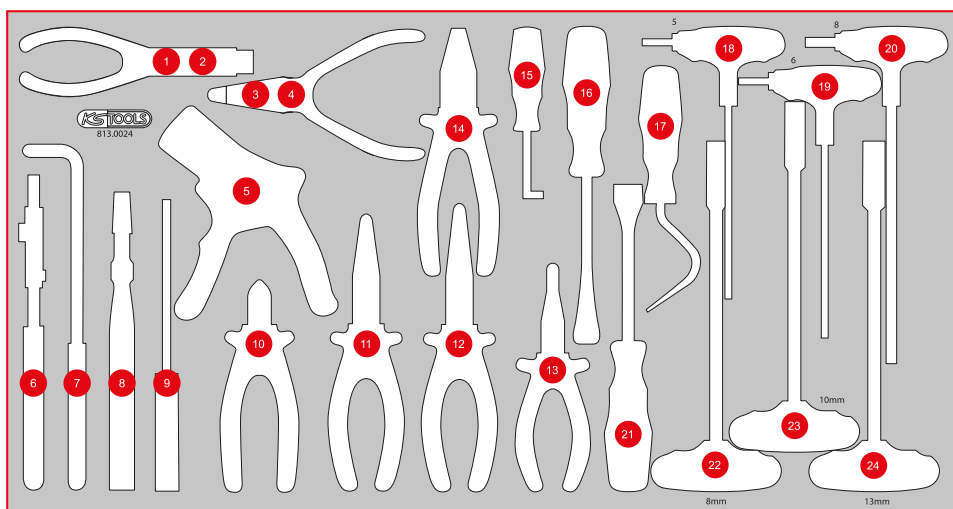

813.0024

L T-handle angle wrench and screwdriver set

519,90
EUR

755 x 398

P25

Pos.	Code	Description	pcs
1	500.1035	Circlip pliers for internal circlips, 160 mm	1
2	500.1032	Circlip pliers for internal circlips, angled, 160 mm	1
3	500.1029	Circlip pliers for external circlips, 160 mm	1
4	500.1026	Circlip pliers for external circlips, angled, 160 mm	1
5	115.1239	Self regulating wire stripper, 0,2-6 mm	1
6	115.2010	Water pump pliers, 240 mm	1
7	500.7053	Telephone pliers 90° curved, extra long, 270 mm	1
8	115.1033	Self grip wrench, 220 mm	1
9	115.1231	Multifunction pliers for insulated and non insulated cable terminals, 220 mm	1
10	115.1012	ERGOTORQUE diagonal side cutter, 160 mm	1
11	115.1019	ERGOTORQUE bent nose pliers serrated, 210 mm	1
12	115.1024	ERGOTORQUE long nose pliers serrated cutter, 200 mm	1
13	115.1016	ERGOTORQUE flat pliers serrated, 160 mm	1
14	115.1021	ERGOTORQUE combination pliers, 180 mm	1
15	550.1048	Hook, 90° offset	1
16	140.2373	Clip remover short, length 245 mm, Opening 10 mm	1
17	550.1073	Hook, large, sickle	1
18	151.8134	T-handle ball ended hexagon key wrench, 5 mm	1
19	151.8135	T-handle ball ended hexagon key wrench, 6 mm	1
20	151.8137	T-handle ball ended hexagon key wrench, 8 mm	1
21	140.2616	Clip remover, short 7,5 mm	1
22	158.5008	T-handle socket screwdriver, long, 8 mm	1
23	158.5010	T-handle socket screwdriver, long, 10 mm	1
24	158.5013	T-handle socket screwdriver, long, 13 mm	1