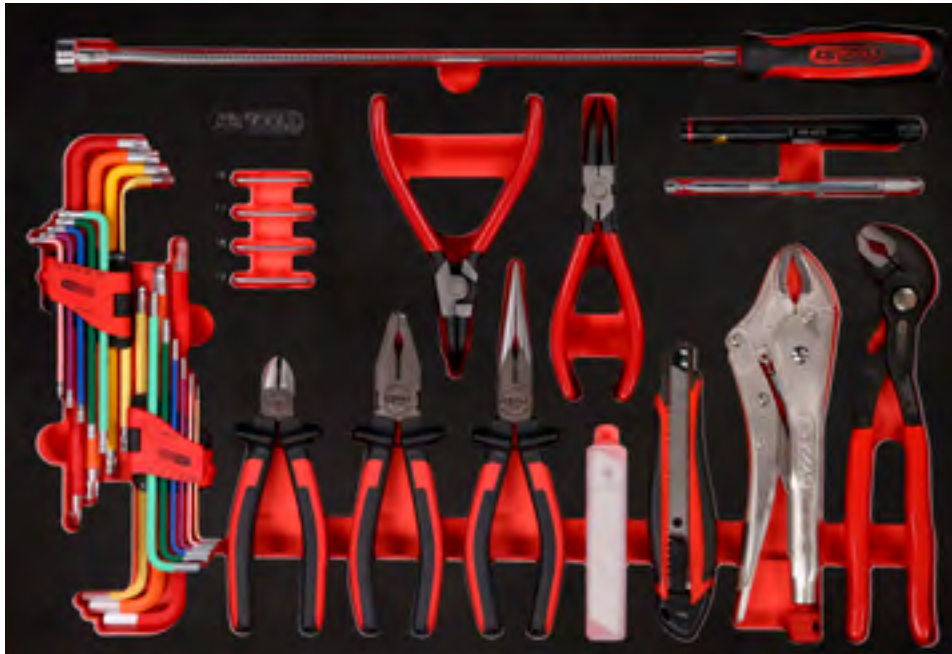

P 10
P 15
P 20
P 25
P 30
P 35
P 40
P 45
M
L
XL
S
Individual parts
Accessories

811.0045

M Pliers and angle spanner set

369,90
EUR

Pos.	Code	Description	pcs
1	151.5210	Ball head Torx angled socket wrench set, extra long, 9 pcs	9
2	151.4420	Ball ended hexagon key wrench set, extra long, 9 pcs	9
3	115.1012	ERGOTORQUE diagonal side cutter, 160 mm	1
4	115.1021	ERGOTORQUE combination pliers, 180 mm	1
5	115.1024	ERGOTORQUE long nose pliers serrated cutter, 200 mm	1
6	907.2166	Snap off blades 0,5 x 18 x 100 mm, dispenser with 10 pieces	10
7	907.2135	Universal snap off blade knife 18 mm	1
8	115.1033	Self grip wrench, 220 mm	1
9	115.2010	Water pump pliers, 240 mm	1
10	500.1035	Circlip pliers for internal circlips, 160 mm	1
11	500.1032	Circlip pliers for internal circlips, angled, 160 mm	1
12	500.1029	Circlip pliers for external circlips, 160 mm	1
13	500.1026	Circlip pliers for external circlips, angled, 160 mm	1
14	151.2341	Torx key wrench, short, T6	1
15	151.2342	Torx key wrench, short, T7	1
16	151.2343	Torx key wrench, short, T8	1
17	151.2344	Torx key wrench, short, T9	1
18	550.1001	2in1 Telescopic solenoid holder with washer jet cleaning and setting tool, 150-675 mm	1
19	150.4370	perfectLight torch 85 lumen	1
20	550.1025	Flexible magnet lifter, 510 mm, Øhead=15 mm	1