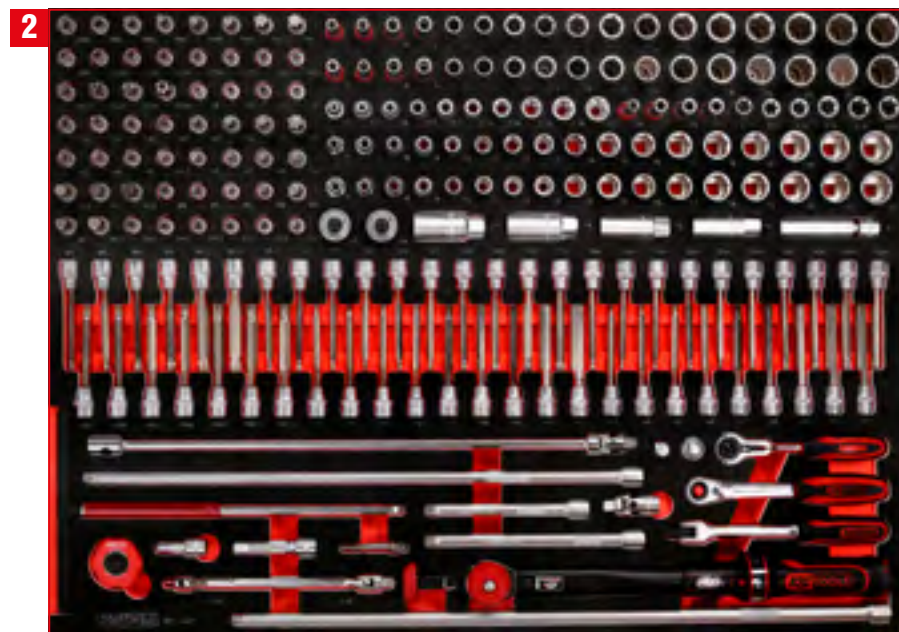

PCS
221

3/8" socket spanner set in foam insert

821.0221

For a detailed list of tools, see page 278