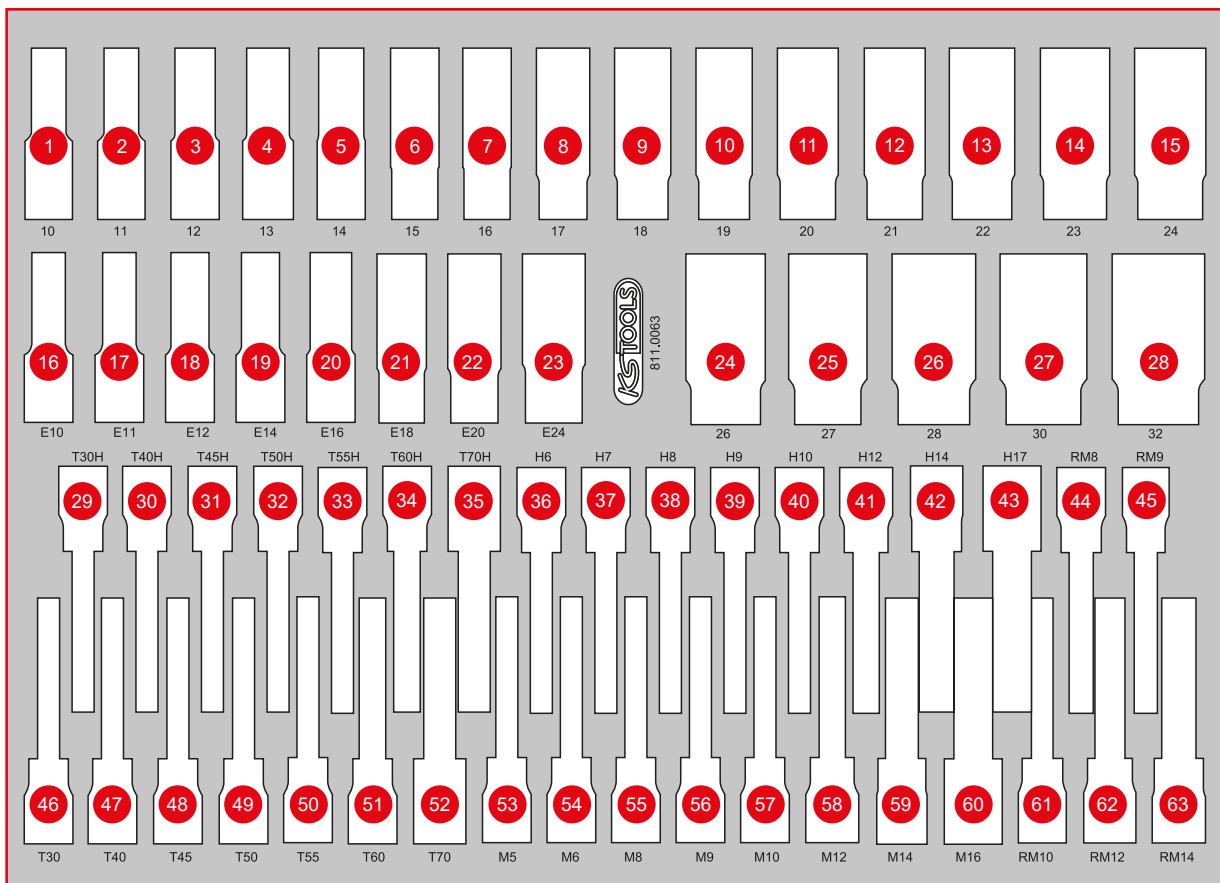

P 10
P 15
P 20
P 25
P 30
P 35
P 40
P 45
Individual parts S XL L M
Accessories

M 1/2" Socket spanner and screwdriver bit set

289,90

EUR

1PCS
63

568 x 398

Pos.	Code	Description	pcs	Pos.	Code	Description	pcs	Pos.	Code	Description	pcs
1	917.1240	1/2" Hexagonal socket, deep, 10 mm	1	12	917.1259	1/2" Hexagonal socket, deep, 21 mm	1	23	911.4431	1/2" Torx E Socket, deep, E24	1
2	917.1241	1/2" Hexagonal socket, deep, 11 mm	1	13	917.1252	1/2" Hexagonal socket, deep, 22 mm	1	24	917.1337	1/2" Hexagonal socket, deep, 26 mm	1
3	917.1242	1/2" Hexagonal socket, deep, 12 mm	1	14	917.1315	1/2" Hexagonal socket, deep, 23 mm	1	25	917.1254	1/2" Hexagonal socket, deep, 27 mm	1
4	917.1243	1/2" Hexagonal socket, deep, 13 mm	1	15	917.1257	1/2" Hexagonal socket, deep, 24 mm	1	26	917.1338	1/2" Hexagonal socket, deep, 28 mm	1
5	917.1244	1/2" Hexagonal socket, deep, 14 mm	1	16	911.4423	1/2" Torx E Socket, 78 mm long, E10	1	27	917.1255	1/2" Hexagonal socket, deep, 30 mm	1
6	917.1245	1/2" Hexagonal socket, deep, 15 mm	1	17	911.4424	1/2" Torx E Socket, deep, E11	1	28	917.1256	1/2" Hexagonal socket, deep, 32 mm	1
7	917.1246	1/2" Hexagonal socket, deep, 16 mm	1	18	911.4425	1/2" Torx E Socket, 78 mm, E12	1	29	917.1296	1/2" Bit socket Torx tamperproof, long, TB30	1
8	917.1247	1/2" Hexagonal socket, deep, 17 mm	1	19	911.4426	1/2" Torx E Socket, 78 mm, E14	1	30	917.1297	1/2" Bit socket Torx tamperproof, long, TB40	1
9	917.1248	1/2" Hexagonal socket, deep, 18 mm	1	20	911.4427	1/2" Torx E Socket, 78 mm, E16	1	31	917.1298	1/2" Bit socket Torx tamperproof, long, TB45	1
10	917.1249	1/2" Hexagonal socket, deep, 19 mm	1	21	911.4428	1/2" Torx E Socket, 78 mm, E18	1	32	917.1299	1/2" Bit socket Torx tamperproof, long, TB50	1
11	917.1258	1/2" Hexagonal socket, deep, 20 mm	1	22	911.4429	1/2" Torx E Socket, 78 mm, E20	1	33	917.1251	1/2" Bit socket Torx tamperproof, long, TB55	1