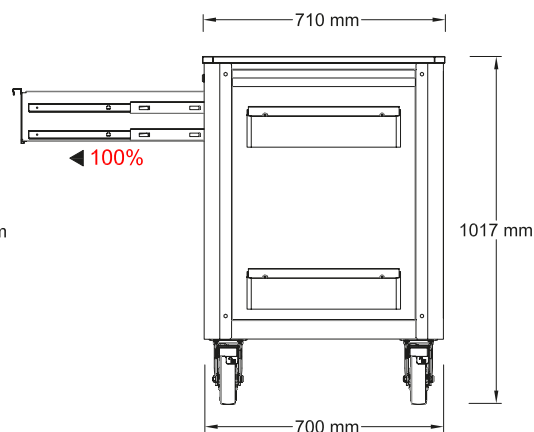

DUO Lock Brilliant locking system

Four drawers each load capacity up to 65 kg

Stable **ball bearing**

Stainless steel surface

Lock lockable

Anti-static castors with brakes

Integrated **corner protection**

Paper roll holder included

Can holder included

1429×568×197 mm

1429×568×154 mm

[www.ksto](http://www.ksto.com)

performance **P₁₀** **KS TOOLS**
plus

performance
plus

ols.com

OLS