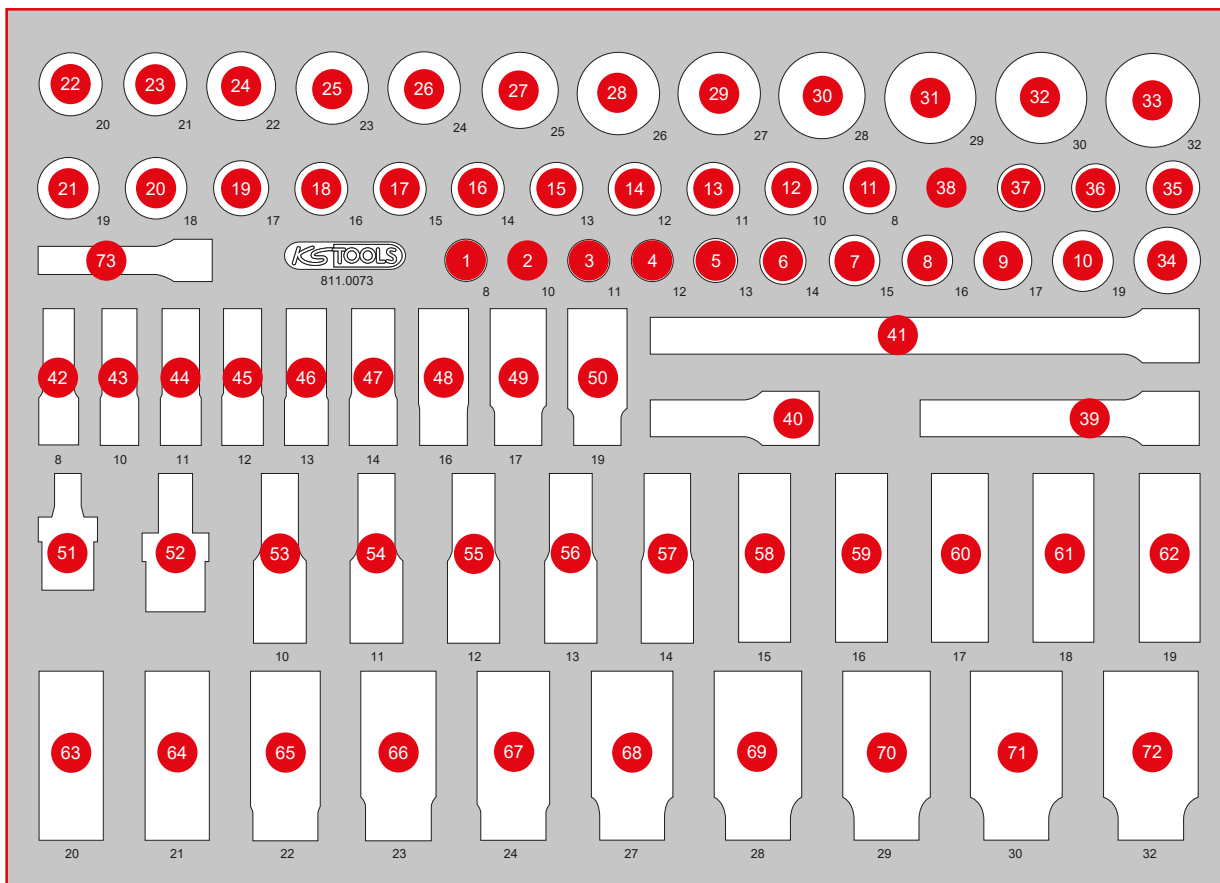

Pos.	Code	Description	pcs	Pos.	Code	Description	pcs	Pos.	Code	Description	pcs
40	515.1134	1/2" Impact extension, 75 mm	1	53	515.1110	1/2" Hexagon impact socket, deep, 10 mm	1	66	515.1123	1/2" Hexagon impact socket, deep, 23 mm	1
41	515.1136	1/2" Impact extension, 250 mm	1	54	515.1111	1/2" Hexagon impact socket, deep, 11 mm	1	67	515.1124	1/2" Hexagon impact socket, deep, 24 mm	1
42	515.1608	3/8" Hexagon impact socket, deep, 8 mm	1	55	515.1112	1/2" Hexagon impact socket, deep, 12 mm	1	68	515.1127	1/2" Hexagon impact socket, deep, 27 mm	1
43	515.1610	3/8" Hexagon impact socket, deep, 10 mm	1	56	515.1113	1/2" Hexagon impact socket, deep, 13 mm	1	69	515.1128	1/2" Hexagon impact socket, deep, 28 mm	1
44	515.1611	3/8" Hexagon impact socket, deep, 11 mm	1	57	515.1114	1/2" Hexagon impact socket, deep, 14 mm	1	70	515.1129	1/2" Hexagon impact socket, deep, 29 mm	1
45	515.1612	3/8" Hexagon impact socket, deep, 12 mm	1	58	515.1115	1/2" Hexagon impact socket, deep, 15 mm	1	71	515.1130	1/2" Hexagon impact socket, deep, 30 mm	1
46	515.1613	3/8" Hexagon impact socket, deep, 13 mm	1	59	515.1116	1/2" Hexagon impact socket, deep, 16 mm	1	72	515.1132	1/2" Hexagon impact socket, deep, 32 mm	1
47	515.1614	3/8" Hexagon impact socket, deep, 14 mm	1	60	515.1117	1/2" Hexagon impact socket, deep, 17 mm	1	73	515.1534	3/8" Impact extension, 75 mm	1
48	515.1616	3/8" Hexagon impact socket, deep, 16 mm	1	61	515.1118	1/2" Hexagon impact socket, deep, 18 mm	1				
49	515.1617	3/8" Hexagon impact socket, deep, 17 mm	1	62	515.1119	1/2" Hexagon impact socket, deep, 19 mm	1				
50	515.1619	3/8" Hexagon impact socket, deep, 19 mm	1	63	515.1120	1/2" Hexagon impact socket, deep, 20 mm	1				
51	515.1533	3/8" Impact universal ball joint	1	64	515.1121	1/2" Hexagon impact socket, deep, 21 mm	1				
52	515.1133	1/2" Impact universal ball joint	1	65	515.1122	1/2" Hexagon impact socket, deep, 22 mm	1				

P 10

P 15

P 20

P 25

P 30

P 35

P 40

P 45

M

L

S

XL

Individual parts

Accessories