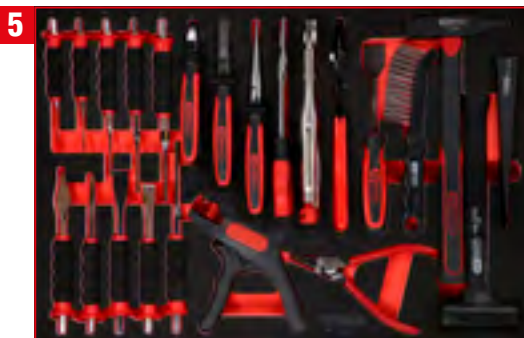

Pliers, hammer and chisel set in foam insert

811.1023

For a detailed list of tools, see page 225