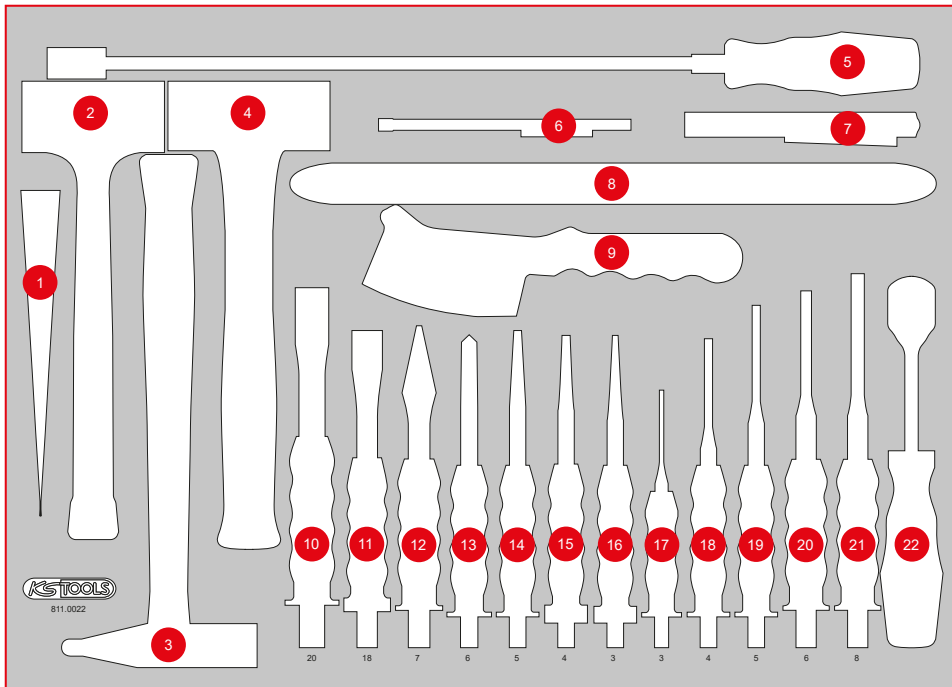

Pos.	Code	Description	pcs
1	911.8138	Trim plastic wedge, 195 x 30 mm	1
2	140.5252	Recoil free soft faced Hammer, 400 g	1
3	142.1402	Fitters Hammer, fiberglas handle, 400 g	1
4	142.5101	Club Hammer, fiberglas handle, 1000 g	1
5	550.1025	Flexible magnet lifter, 510 mm, Øhead=15 mm	1
6	550.1001	2in1 Telescopic solenoid holder with washer jet cleaning and setting tool, 150 - 675 mm	1
7	150.4370	perfectLight torch 85 lumen	1
8	911.8146	Tyre lever, 370 mm	1
9	201.2335	Steel wire brake saddle brush, 2-row, straight 225 mm	1
10	156.0241	Flat chisel, octagon, 20 mm	1
11	156.0254	Flat chisel, octagon, 18 mm	1
12	156.0242	Cross chisel, octagon, 7 mm	1
13	156.0243	Centre punch, octagon 10 mm	1
14	156.0244	Punch, Ø 5 mm, conical	1
15	156.0238	Punch, Ø 4 mm, conical	1
16	156.0237	Punch, Ø 3 mm, conical	1
17	156.0231	Pin punch, Ø 3 mm, cylindrical shaft	1
18	156.0232	Pin punch, Ø 4 mm, cylindrical shaft	1
19	156.0233	Pin punch, Ø 5 mm, cylindrical shaft	1
20	156.0234	Pin punch, Ø 6 mm, cylindrical shaft	1
21	156.0235	Pin punch, Ø 8 mm, cylindrical shaft	1
22	907.2232	Gasket scraper, 25 x 200 mm	1