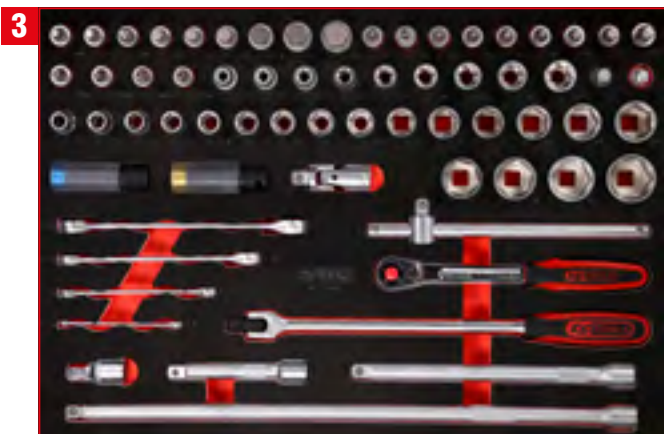

1/2" socket spanner set
in foam insert

811.0066

For a detailed list of tools, see page 154