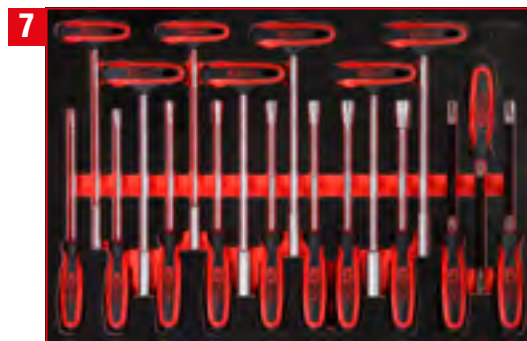

7

T-handle angle spanner set in foam insert

811.2018

For a detailed list of tools, see page 193