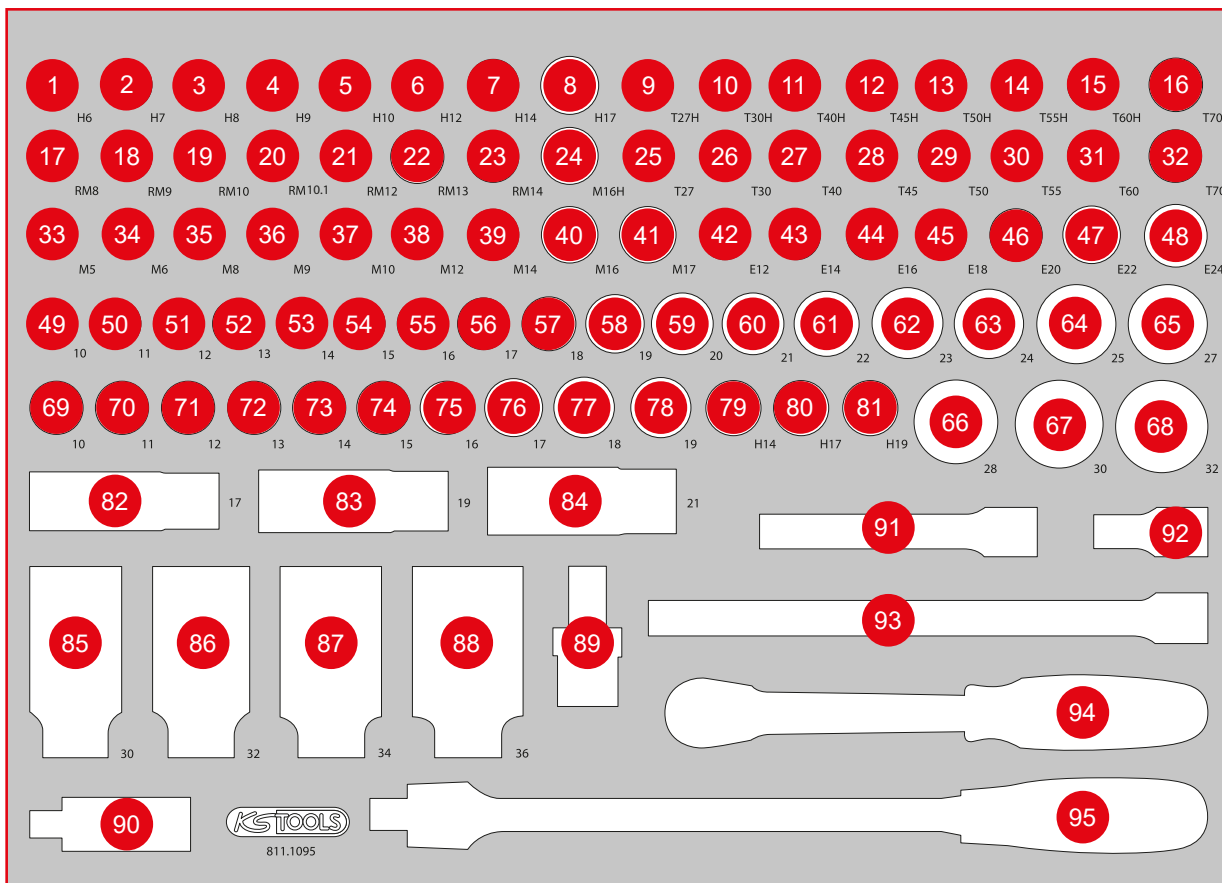

Pos.	Code	Description	pcs	Pos.	Code	Description	pcs	Pos.	Code	Description	pcs
48	911.4326	1/2" Torx E Socket, E24	1	64	917.1343	1/2" Hexagonal socket, 26 mm	1	80	911.0909	1/2" Impact bit socket, hexagon, short, 17 mm	1
49	917.1210	1/2" Hexagonal socket, 10 mm	1	65	917.1227	1/2" Hexagonal socket, 27 mm	1	81	911.0911	1/2" Impact bit socket, hexagon, short, 19 mm	1
50	917.1211	1/2" Hexagonal socket, 11 mm	1	66	917.1344	1/2" Hexagonal socket, 28 mm	1	82	515.0992	SlimPOWER 1/2" Alloy rim impact socket, 17 mm	1
51	917.1212	1/2" Hexagonal socket, 12 mm	1	67	917.1230	1/2" Hexagonal socket, 30 mm	1	83	515.0993	SlimPOWER 1/2" Alloy rim impact socket, 19 mm	1
52	917.1213	1/2" Hexagonal socket, 13 mm	1	68	917.1232	1/2" Hexagonal socket, 32 mm	1	84	515.0994	SlimPOWER 1/2" Alloy rim impact socket, 21 mm	1
53	917.1214	1/2" Hexagonal socket, 14 mm	1	69	515.1010	1/2" Hexagon impact socket short, 10 mm	1	85	150.1705	Special drive shaft impact socket, 1/2", 30 mm	1
54	917.1215	1/2" Hexagonal socket, 15 mm	1	70	515.1011	1/2" Hexagon impact socket short, 11 mm	1	86	150.1706	Special drive shaft impact socket, 1/2", 32 mm	1
55	917.1216	1/2" Hexagonal socket, 16 mm	1	71	515.1012	1/2" Hexagon impact socket short, 12 mm	1	87	150.1704	Special drive shaft impact socket, 1/2", 34 mm	1
56	917.1217	1/2" Hexagonal socket, 17 mm	1	72	515.1013	1/2" Hexagon impact socket short, 13 mm	1	88	150.1707	Special drive shaft impact socket, 1/2", 36 mm	1
57	917.1218	1/2" Hexagonal socket, 18 mm	1	73	515.1014	1/2" Hexagon impact socket short, 14 mm	1	89	515.1133	1/2" Impact universal ball joint	1
58	917.1219	1/2" Hexagonal socket, 19 mm	1	74	515.1015	1/2" Hexagon impact socket short, 15 mm	1	90	911.1250	1/2" Universal joint	1
59	917.1220	1/2" Hexagonal socket, 20 mm	1	75	515.1016	1/2" Hexagon impact socket short, 16 mm	1	91	911.1202	1/2" Extensions, 125 mm	1
60	917.1221	1/2" Hexagonal socket, 21 mm	1	76	515.1017	1/2" Hexagon impact socket short, 17 mm	1	92	911.1381	Wobble extension, 1/2", 50 mm	1
61	917.1222	1/2" Hexagonal socket, 22 mm	1	77	515.1018	1/2" Hexagon impact socket short, 18 mm	1	93	911.1203	1/2" Extensions, 250 mm	1
62	917.1223	1/2" Hexagonal socket, 23 mm	1	78	515.1019	1/2" Hexagon impact socket short, 19 mm	1	94	920.1290	1/2" SlimPOWER Reversible ratchet, 72 teeth	1
63	917.1224	1/2" Hexagonal socket, 24 mm	1	79	911.0908	1/2" Impact bit socket, hexagon, short, 14 mm	1	95	917.1455	1/2" Flexi head drive handle	1