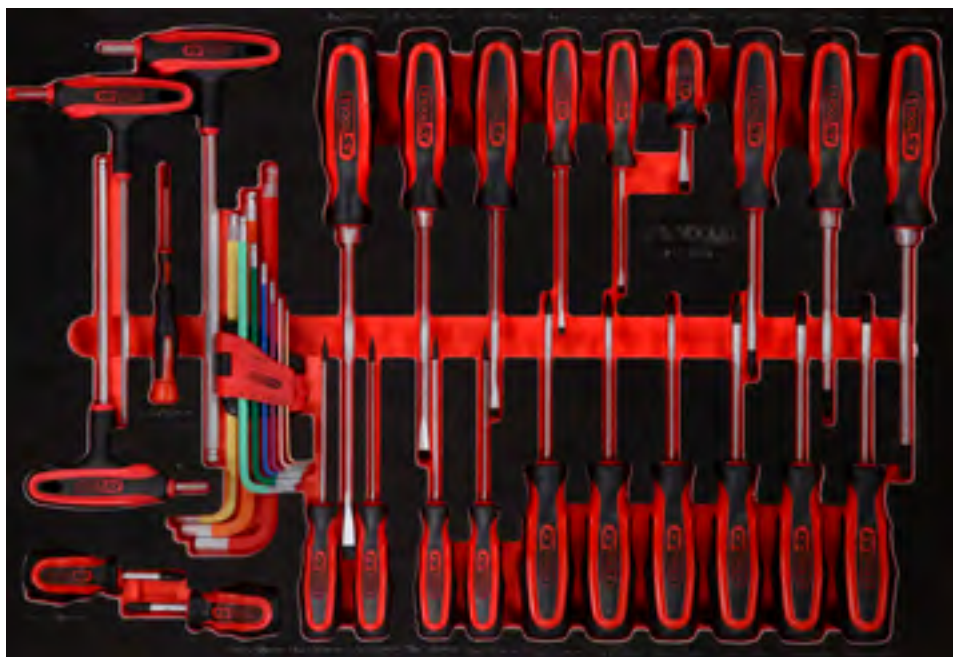

P30

P35

P45

Pos.	Code	Description	pcs
1	159.1134	ERGOTORQUEplus screwdriver, Torx, T6	1
2	159.1135	ERGOTORQUEplus screwdriver, Torx, T7	1
3	159.1030	ERGOTORQUEplus screwdriver, Torx, T8	1
4	159.1031	ERGOTORQUEplus screwdriver, Torx, T9	1
5	159.1032	ERGOTORQUEplus screwdriver, Torx, T10	1
6	159.1033	ERGOTORQUEplus screwdriver, Torx, T15	1
7	159.1034	ERGOTORQUEplus screwdriver, Torx, T20	1
8	159.1035	ERGOTORQUEplus screwdriver, Torx, T25	1
9	159.1036	ERGOTORQUEplus screwdriver, Torx, T27	1
10	159.1037	ERGOTORQUEplus screwdriver, Torx, T30	1
11	159.1024	ERGOTORQUEplus screwdriver for screws PH, PH3, 265 mm	1
12	159.1022	ERGOTORQUEplus screwdriver for screws PH, PH2, 230 mm	1
13	159.1029	ERGOTORQUEplus screwdriver for screws PH, PH1, 205 mm	1
14	159.1001	ERGOTORQUEplus screwdriver for slotted screws, 6 mm, stubby	1
15	159.1002	ERGOTORQUEplus screwdriver for slotted screws, 3 mm, 155 mm	1
16	159.1004	ERGOTORQUEplus screwdriver for slotted screws, 4 mm, 180 mm	1
17	159.1006	ERGOTORQUEplus screwdriver for slotted screws, 5,5 mm, 230 mm	1
18	159.1009	ERGOTORQUEplus screwdriver for slotted screws, 6,5 mm, 255 mm	1
19	159.1011	ERGOTORQUEplus screwdriver for slotted screws, 8 mm, 315 mm	1
20	159.1141	ERGOTORQUEplus screwdriver for screws PH, PH1, stubby	1
21	159.1026	ERGOTORQUEplus screwdriver for screws PH, PH2, stubby	1
22	151.4420	Ball ended hexagon key wrench set, extra long, 9 pcs	9
23	500.7109	Precision screwdriver, slot, 2 mm	1
24	151.8135	T-handle ball ended hexagon key wrench, 6 mm	1
25	151.8134	T-handle ball ended hexagon key wrench, 5 mm	1
26	151.8137	T-handle ball ended hexagon key wrench, 8 mm	1