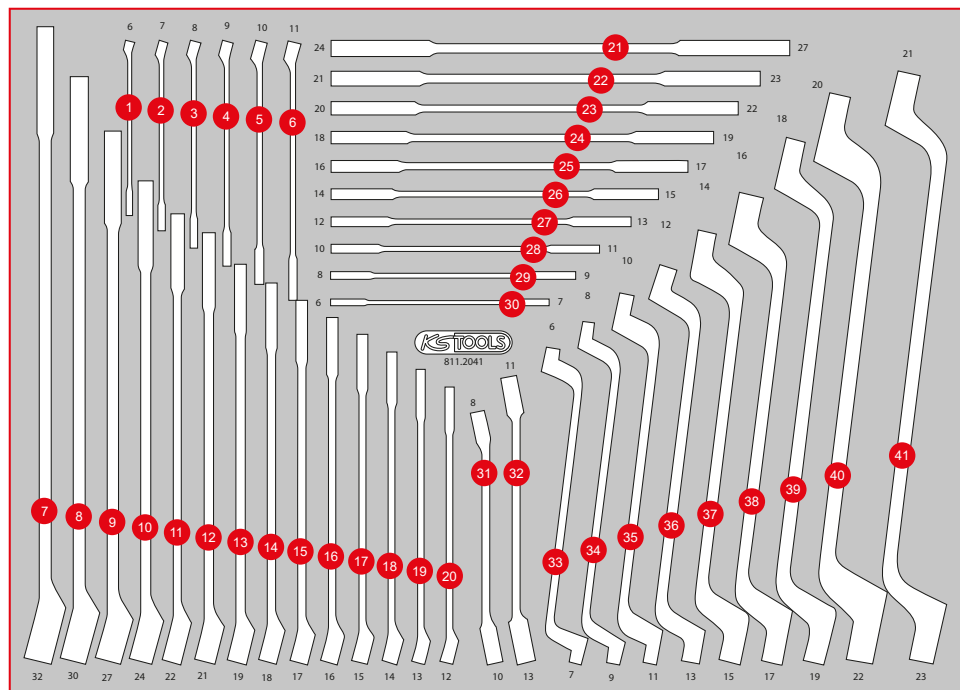

811.2041

M Screw spanner set

339,90
EUR

Pos.	Code	Description	pcs
1	517.0606	Combination spanners, offset, 6 mm	1
2	517.0607	Combination spanners, offset, 7 mm	1
3	517.0608	Combination spanners, offset, 8 mm	1
4	517.0609	Combination spanners, offset, 9 mm	1
5	517.0610	Combination spanners, offset, 10 mm	1
6	517.0611	Combination spanners, offset, 11 mm	1
7	517.0632	Combination spanners, offset, 32 mm	1
8	517.0630	Combination spanners, offset, 30 mm	1
9	517.0627	Combination spanners, offset, 27 mm	1
10	517.0624	Combination spanners, offset, 24 mm	1
11	517.0622	Combination spanners, offset, 22 mm	1
12	517.0621	Combination spanners, offset, 21 mm	1
13	517.0619	Combination spanners, offset, 19 mm	1
14	517.0618	Combination spanners, offset, 18 mm	1
15	517.0617	Combination spanners, offset, 17 mm	1
16	517.0616	Combination spanners, offset, 16 mm	1
17	517.0615	Combination spanners, offset, 15 mm	1
18	517.0614	Combination spanners, offset, 14 mm	1
19	517.0613	Combination spanners, offset, 13 mm	1
20	517.0612	Combination spanners, offset, 12 mm	1
21	517.0716	Double open ended spanners, 24 x 27 mm	1
22	517.0715	Double open ended spanners, 21 x 23 mm	1
23	517.0714	Double open ended spanners, 20 x 22 mm	1
24	517.0712	Double open ended spanners, 18 x 19 mm	1
25	517.0710	Double open ended spanners, 16 x 17 mm	1
26	517.0709	Double open ended spanners, 14 x 15 mm	1
27	517.0707	Double open ended spanners, 12 x 13 mm	1
28	517.0704	Double open ended spanners, 10 x 11 mm	1
29	517.0702	Double open ended spanners, 8 x 9 mm	1
30	517.0701	Double open ended spanners, 6 x 7 mm	1
31	517.0252	Open double ring spanner, offset, 8 x 10 mm	1
32	517.9244	Open double ring spanner, offset, 11 x 13 mm	1
33	517.0801	Double ring spanner, offset, 6 x 7 mm	1
34	517.0802	Double ring spanner, offset, 8 x 9 mm	1
35	517.0804	Double ring spanner, offset, 10 x 11 mm	1
36	517.0807	Double ring spanner, offset, 12 x 13 mm	1
37	517.0809	Double ring spanner, offset, 14 x 15 mm	1
38	517.0810	Double ring spanner, offset, 16 x 17 mm	1
39	517.0812	Double ring spanner, offset, 18 x 19 mm	1
40	517.0813	Double ring spanner, offset, 20 x 22 mm	1
41	517.0815	Double ring spanner, offset, 21 x 23 mm	1

P 10
P 15
P 20
P 25
P 30
P 35
P 40
P 45
L M
S XL
Individual parts
Accessories