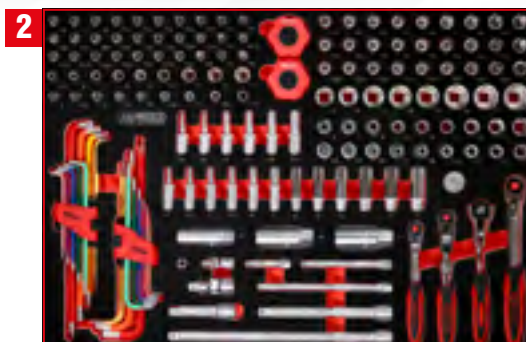

6 x M / 423 pcs

2.649,-^{EUR}

810.6423

Screwdriver set in foam insert

811.0024

For a detailed list of tools, see page 186

1/4" + 3/8" socket spanner set in foam insert

811.0156