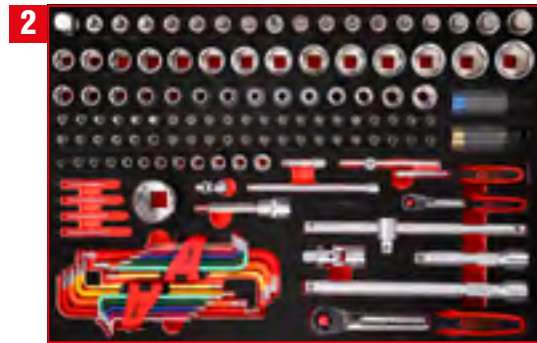

BUNDLE PRICE!

6 x M / 284 pcs

2.399,⁹⁰ EUR

810.6284

Screwdriver set in foam insert

811.0027

For a detailed list of tools, see page 187

1/4" + 1/2" socket spanner set in foam insert