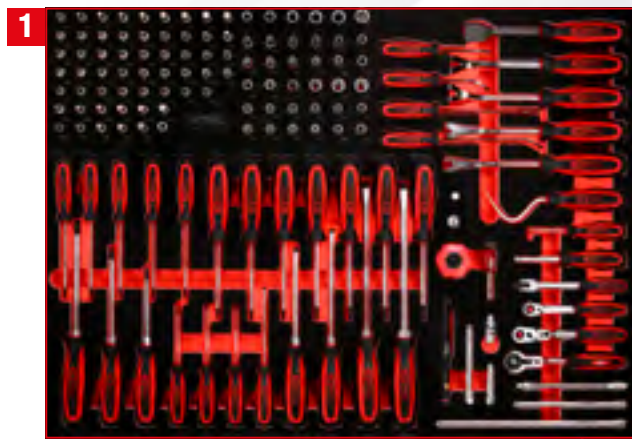

5 6 8 9

XL

1 2 3 4 7

BUNDLE PRICE!

**4 x M, 5 x XL
706 pcs**

4.999,⁹⁰ EUR
820.9706

1/4" socket spanner and
screwdriver set

821.0142