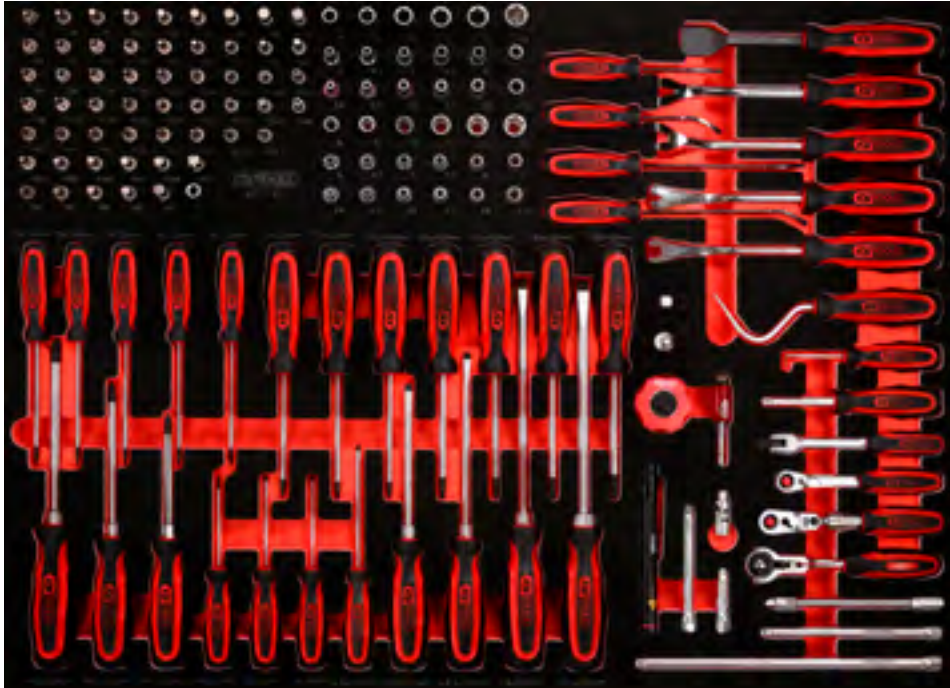

XL 1/4" Socket spanner and screwdriver set

519,90

EUR

1PCS
142

790 x 568

P20

P30

P45