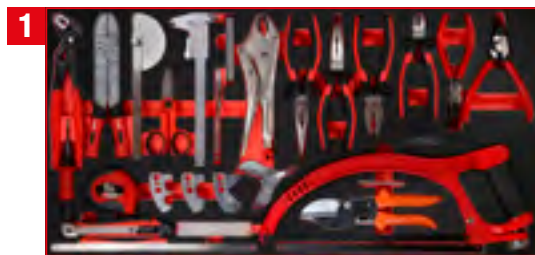

IPCS
30

1 Pliers and measuring tool set in foam insert

813.0030

For a detailed list of tools, see page 274