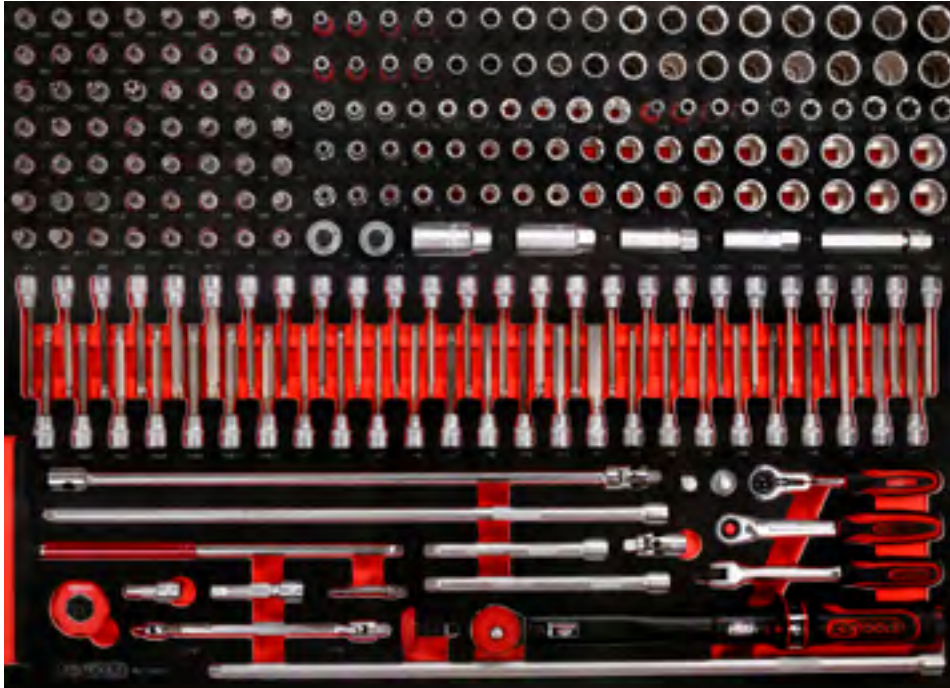

XL 3/8" Socket spanner set

929,90

EUR

221

790 x 568