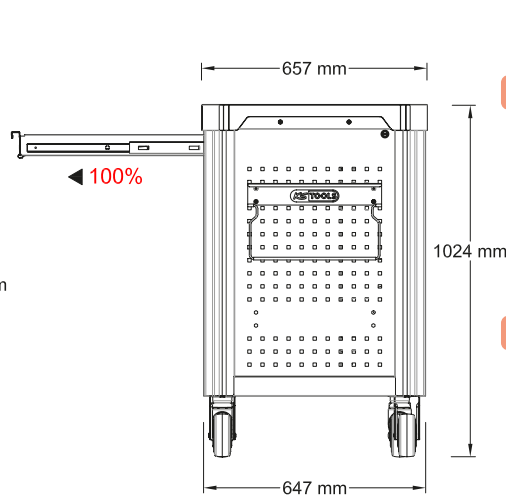

Anti-static castors with brakes

Integrated **corner protection**

Paper roll holder included

Can holder included

PERFORMANCE ON FOUR WHEELS IS NOT A QUESTION OF TYRE SIZE.

**We have packed a lot into the small, quick wheels of our workshop trolleys:
powerful tools, exemplary ergonomics, a well-engineered overall design and, above all, proven durability.**