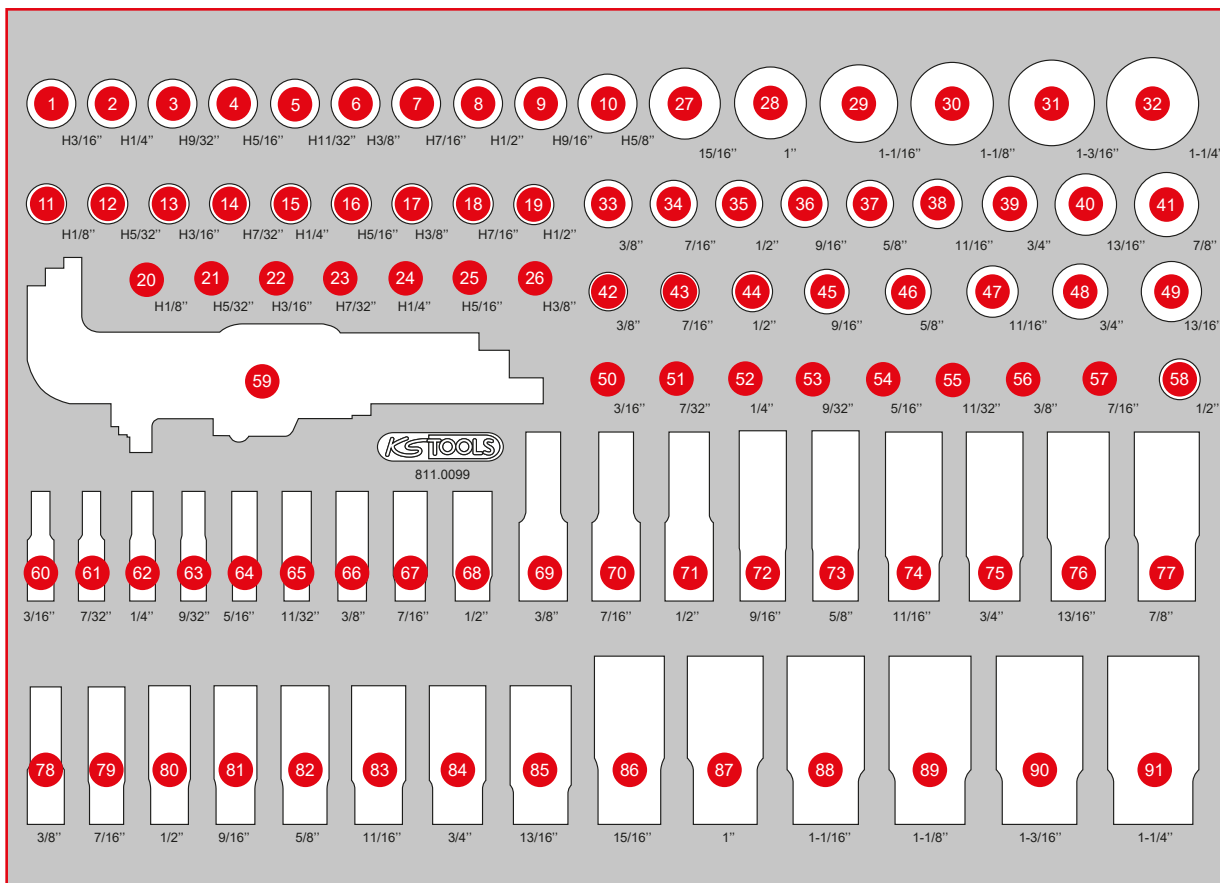

Pos.	Code	Description	pcs	Pos.	Code	Description	pcs	Pos.	Code	Description	pcs
46	911.4003	3/8" 12 Point socket, 5/8"	1	61	917.1566	1/4" 12 Point socket deep 7/32"	1	77	917.1283	1/2" 12 Point socket, deep, 7/8"	1
47	911.4004	3/8" 12 Point socket, 11/16"	1	62	917.1567	1/4" 12 Point socket deep 1/4"	1	78	917.3983	3/8" 12 Point socket, deep, 3/8"	1
48	911.4005	3/8" 12 Point socket, 3/4"	1	63	917.1568	1/4" 12 Point socket deep 9/32"	1	79	917.3984	3/8" 12 Point socket, deep, 7/16"	1
49	917.3854	3/8" 12 Point socket, 13/16"	1	64	917.1569	1/4" 12 Point socket deep 5/16"	1	80	917.3985	3/8" 12 Point socket, deep, 1/2"	1
50	917.1474	1/4" 12 Point socket, 3/16"	1	65	917.1570	1/4" 12 Point socket deep 11/32"	1	81	917.3986	3/8" 12 Point socket, deep, 9/16"	1
51	917.1475	1/4" 12 Point socket, 7/32"	1	66	917.1571	1/4" 12 Point socket deep 3/8"	1	82	917.3987	3/8" 12 Point socket, deep, 5/8"	1
52	917.1476	1/4" 12 Point socket, 1/4"	1	67	917.1572	1/4" 12 Point socket deep 7/16"	1	83	917.3988	3/8" 12 Point socket, deep, 11/16"	1
53	917.1477	1/4" 12 Point socket, 9/32"	1	68	917.1573	1/4" 12 Point socket deep 1/2"	1	84	917.3989	3/8" 12 Point socket, deep, 3/4"	1
54	917.1478	1/4" 12 Point socket, 5/16"	1	69	917.1287	1/2" 12 Point socket, deep, 3/8"	1	85	917.3990	3/8" 12 Point socket, deep, 13/16"	1
55	917.1479	1/4" 12 Point socket, 11/32"	1	70	917.1288	1/2" 12 Point socket, deep, 7/16"	1	86	917.1284	1/2" 12 Point socket, deep, 15/16"	1
56	917.1480	1/4" 12 Point socket, 3/8"	1	71	917.1277	1/2" 12 Point socket, deep, 1/2"	1	87	917.1289	1/2" 12 Point socket, deep, 1"	1
57	917.1481	1/4" 12 Point socket, 7/16"	1	72	917.1278	1/2" 12 Point socket, deep, 9/16"	1	88	917.5348	1/2" 12 Point socket, deep, 1.1/16"	1
58	917.1482	1/4" 12 Point socket, 1/2"	1	73	917.1279	1/2" 12 Point socket, deep, 5/8"	1	89	917.5349	1/2" 12 Point socket, deep, 1.1/8"	1
59	151.4520	Ball ended hexagon key wrench set, extra long, 9 pcs, imperial	9	74	917.1280	1/2" 12 Point socket, deep, 11/16"	1	90	917.5353	1/2" 12 Point socket, deep, 1.3/16"	1
60	917.1565	1/4" 12 Point socket deep 3/16"	1	75	917.1281	1/2" 12 Point socket, deep, 3/4"	1	91	917.5351	1/2" 12 Point socket, deep, 1.1/4"	1
				76	917.1282	1/2" 12 Point socket, deep, 13/16"	1				