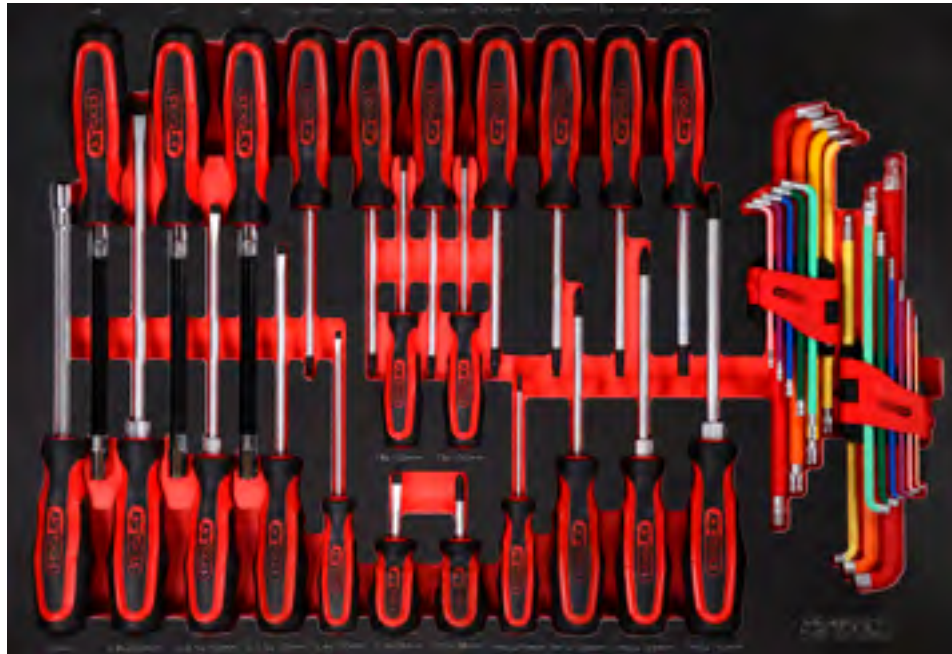

M

S

L

XL

Accessories

811.0041

M Screwdriver set

179,90
EUR