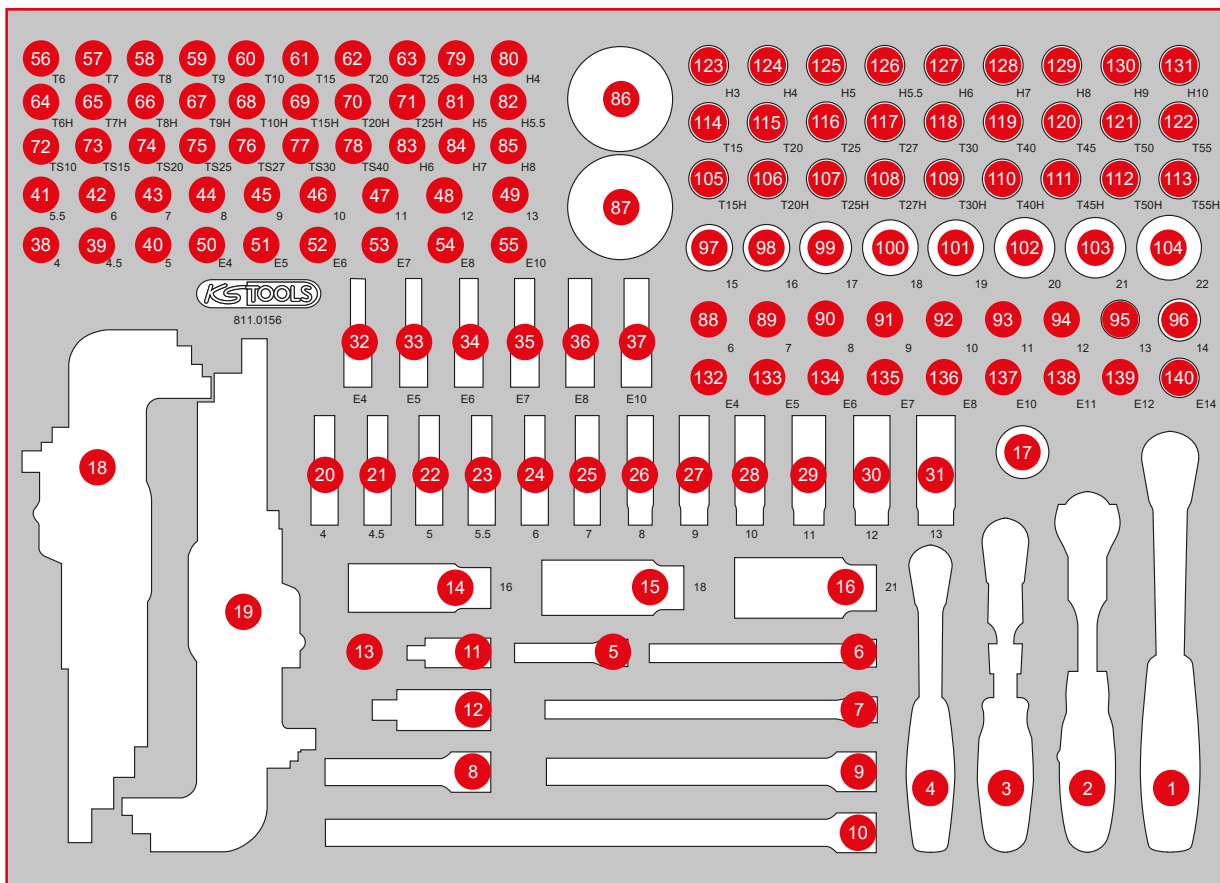

P 10
P 15
P 20
P 25
P 30
P 35
P 40
P 45
Individual parts
S XL L M
Accessories

811.0156

M 1/4" + 3/8" socket spanner set

419,90
EUR

1PCS
156

568 x 398

Pos.	Code	Description	pcs	Pos.	Code	Description	pcs	Pos.	Code	Description	pcs
1	920.3890	3/8" SlimPOWER Reversible ratchet, 72 teeth	1	22	917.1527	1/4" Hexagonal socket, deep, 5 mm	1	46	917.1410	1/4" Hexagonal socket, 10 mm	1
2	914.1405	1/4" MODIFIX mini T-handle swivel head ratchet, 72 teeth	1	23	917.1528	1/4" Hexagonal socket, deep, 5,5 mm	1	47	917.1411	1/4" Hexagonal socket, 11 mm	1
3	914.1420	1/4" SlimPOWER telescopic-joint reversible ratchet, 72 teeth	1	24	917.1426	1/4" Hexagonal socket, deep, 6 mm	1	48	917.1412	1/4" Hexagonal socket, 12 mm	1
4	920.1490	1/4" SlimPOWER Reversible ratchet, 72 teeth	1	25	917.1427	1/4" Hexagonal socket, deep, 7 mm	1	49	917.1413	1/4" Hexagonal socket, 13 mm	1
5	911.1423	1/4" Extension with hexagon drive, 50 mm	1	26	917.1428	1/4" Hexagonal socket, deep, 8 mm	1	50	911.4313	1/4" Torx E Socket, E4	1
6	911.1424	1/4" Extension with hexagon drive, 100 mm	1	27	917.1429	1/4" Hexagonal socket, deep, 9 mm	1	51	911.4314	1/4" Torx E Socket, E5	1
7	911.1451	1/4" Extension with hexagon drive, 150 mm	1	28	917.1430	1/4" Hexagonal socket, deep, 10 mm	1	52	911.4315	1/4" Torx E Socket, E6	1
8	911.3801	3/8" Extension with knurling, 75 mm	1	29	917.1431	1/4" Hexagonal socket, deep, 11 mm	1	53	911.4316	1/4" Torx E Socket, E7	1
9	911.3802	3/8" Extension with knurling, 150 mm	1	30	917.1432	1/4" Hexagonal socket, deep, 12 mm	1	54	911.4317	1/4" Torx E Socket, E8	1
10	911.3803	3/8" Extension with knurling, 250 mm	1	31	917.1433	1/4" Hexagonal socket, deep, 13 mm	1	55	911.4332	1/4" Torx E Socket, E10	1
11	911.1450	1/4" Universal joint	1	32	917.2401	1/4" Torx E Socket, deep, E4	1	56	911.4407	1/4" Bit socket Torx, T6	1
12	911.3850	3/8" Universal joint	1	33	917.2402	1/4" Torx E Socket, deep, E5	1	57	911.4362	1/4" Bit socket Torx, T7	1
13	911.0101	1/4" socket with magnet	1	34	917.2403	1/4" Torx E Socket, deep, E6	1	58	911.1448	1/4" Bit socket Torx, T8	1
14	911.3804	3/8" Spark plug socket, 16 mm	1	35	917.2404	1/4" Torx E Socket, deep, E7	1	59	911.1478	1/4" Bit socket Torx, T9	1
15	911.3823	3/8" Spark plug socket, 18 mm	1	36	917.2405	1/4" Torx E Socket, deep, E8	1	60	911.1442	1/4" Bit socket Torx, T10	1
16	911.3805	3/8" Spark plug socket, 21 mm	1	37	917.2406	1/4" Torx E Socket, deep, E10	1	61	911.1443	1/4" Bit socket Torx, T15	1
17	911.3826	3/8" Sliding / reducing adaptor, 1/2" F x 3/8" M	1	38	917.1404	1/4" Hexagonal socket, 4 mm	1	62	911.1444	1/4" Bit socket Torx, T20	1
18	151.4530	Ball ended Torx key wrench set, extra long and bent 108°, 9 pcs	9	39	917.14045	1/4" Hexagonal socket, 4,5 mm	1	63	911.1445	1/4" Bit socket Torx, T25	1
19	151.4420	Ball ended hexagon key wrench set, extra long, 9 pcs	9	40	917.1405	1/4" Hexagonal socket, 5 mm	1	64	917.1456	1/4" Bit socket Torx tamperproof, TB6	1
20	917.1525	1/4" Hexagonal socket, deep, 4 mm	1	41	917.14055	1/4" Hexagonal socket, 5,5 mm	1	65	917.1457	1/4" Bit socket Torx tamperproof, TB7	1
21	917.1526	1/4" Hexagonal socket, deep, 4,5 mm	1	42	917.1406	1/4" Hexagonal socket, 6 mm	1	66	911.1461	1/4" Bit socket Torx tamperproof, TB8	1
				43	917.1407	1/4" Hexagonal socket, 7 mm	1	67	911.1485	1/4" Bit socket Torx tamperproof, TB9	1
				44	917.1408	1/4" Hexagonal socket, 8 mm	1	68	911.1462	1/4" Bit socket Torx tamperproof, TB10	1
				45	917.1409	1/4" Hexagonal socket, 9 mm	1	69	911.1463	1/4" Bit socket Torx tamperproof, TB15	1