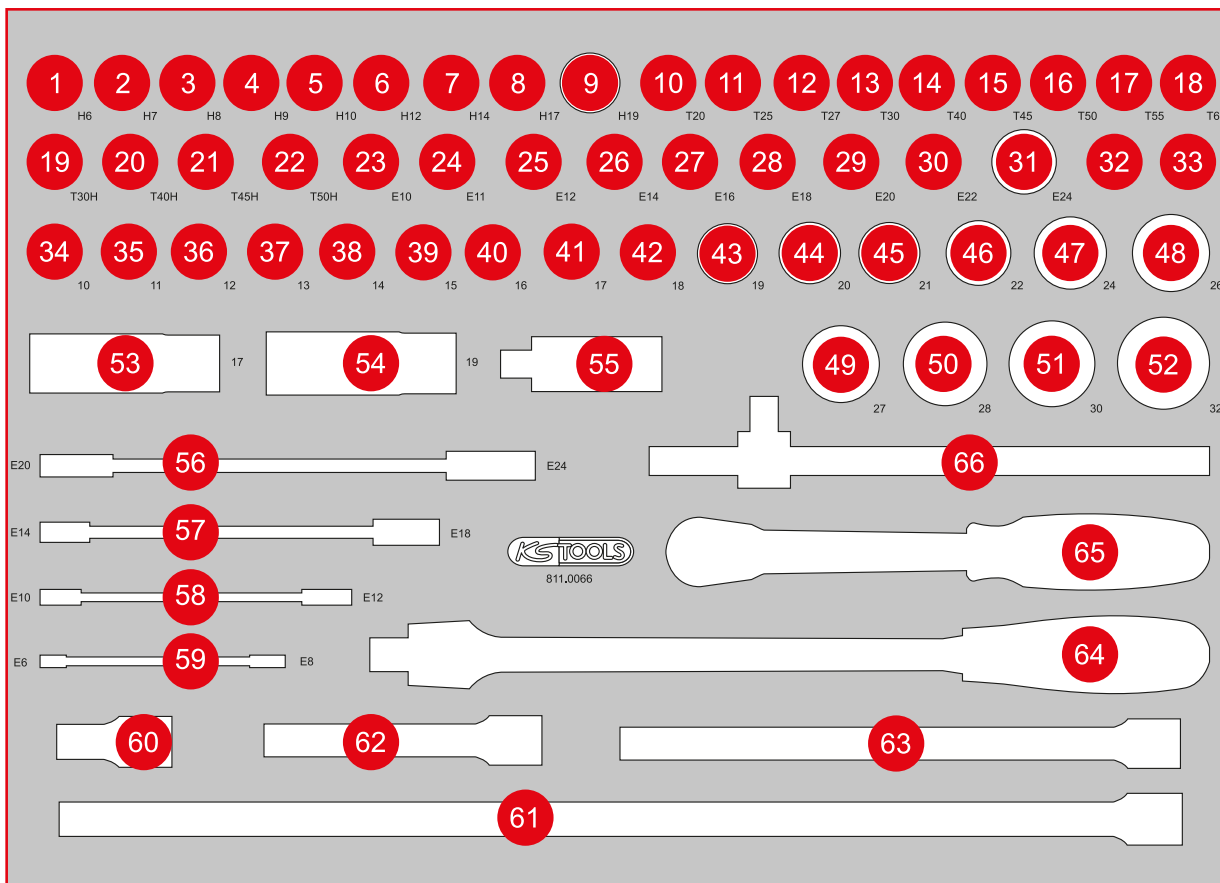

Pos.	Code	Description	pcs	Pos.	Code	Description	pcs	Pos.	Code	Description	pcs
34	917.1210	1/2" Hexagonal socket, 10 mm	1	45	917.1221	1/2" Hexagonal socket, 21 mm	1	56	911.0376	Double ring spanner for Torx E profile, E20 x E24	1
35	917.1211	1/2" Hexagonal socket, 11 mm	1	46	917.1222	1/2" Hexagonal socket, 22 mm	1	57	911.0374	Double ring spanner for Torx E profile, E14 x E18	1
36	917.1212	1/2" Hexagonal socket, 12 mm	1	47	917.1224	1/2" Hexagonal socket, 24 mm	1	58	911.0373	Double ring spanner for Torx E profile, E10 x E12	1
37	917.1213	1/2" Hexagonal socket, 13 mm	1	48	917.1343	1/2" Hexagonal socket, 26 mm	1	59	911.0371	Double ring spanner for Torx E profile, E6 x E8	1
38	917.1214	1/2" Hexagonal socket, 14 mm	1	49	917.1227	1/2" Hexagonal socket, 27 mm	1	60	911.1381	Wobble extension, 1/2", 50 mm	1
39	917.1215	1/2" Hexagonal socket, 15 mm	1	50	917.1344	1/2" Hexagonal socket, 28 mm	1	61	911.1836	Wobble extension, 1/2", 500 mm	1
40	917.1216	1/2" Hexagonal socket, 16 mm	1	51	917.1230	1/2" Hexagonal socket, 30 mm	1	62	911.1202	1/2" Extensions, 125 mm	1
41	917.1217	1/2" Hexagonal socket, 17 mm	1	52	917.1232	1/2" Hexagonal socket, 32 mm	1	63	911.1203	1/2" Extensions, 250 mm	1
42	917.1218	1/2" Hexagonal socket, 18 mm	1	53	515.0992	SlimPOWER 1/2" Alloy rim impact socket, 17 mm	1	64	917.1455	1/2" Flexi head drive handle	1
43	917.1219	1/2" Hexagonal socket, 19 mm	1	54	515.0993	SlimPOWER 1/2" Alloy rim impact socket, 19 mm	1	65	920.1290	1/2" SlimPOWER Reversible ratchet, 72 teeth	1
44	917.1220	1/2" Hexagonal socket, 20 mm	1	55	911.1250	1/2" Universal joint	1	66	911.1204	Sliding T-bar, 1/2", 250 mm	1

P 10
P 15
P 20
P 25
P 30
P 35
P 40
P 45
Individual parts S XL L M
Accessories