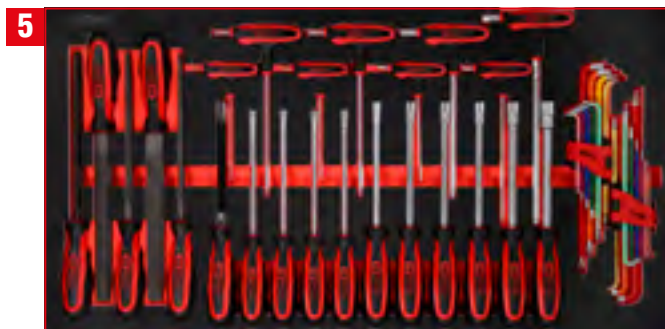

5
Screwdriver and file set in foam insert

813.0042

For a detailed list of tools, see page 258