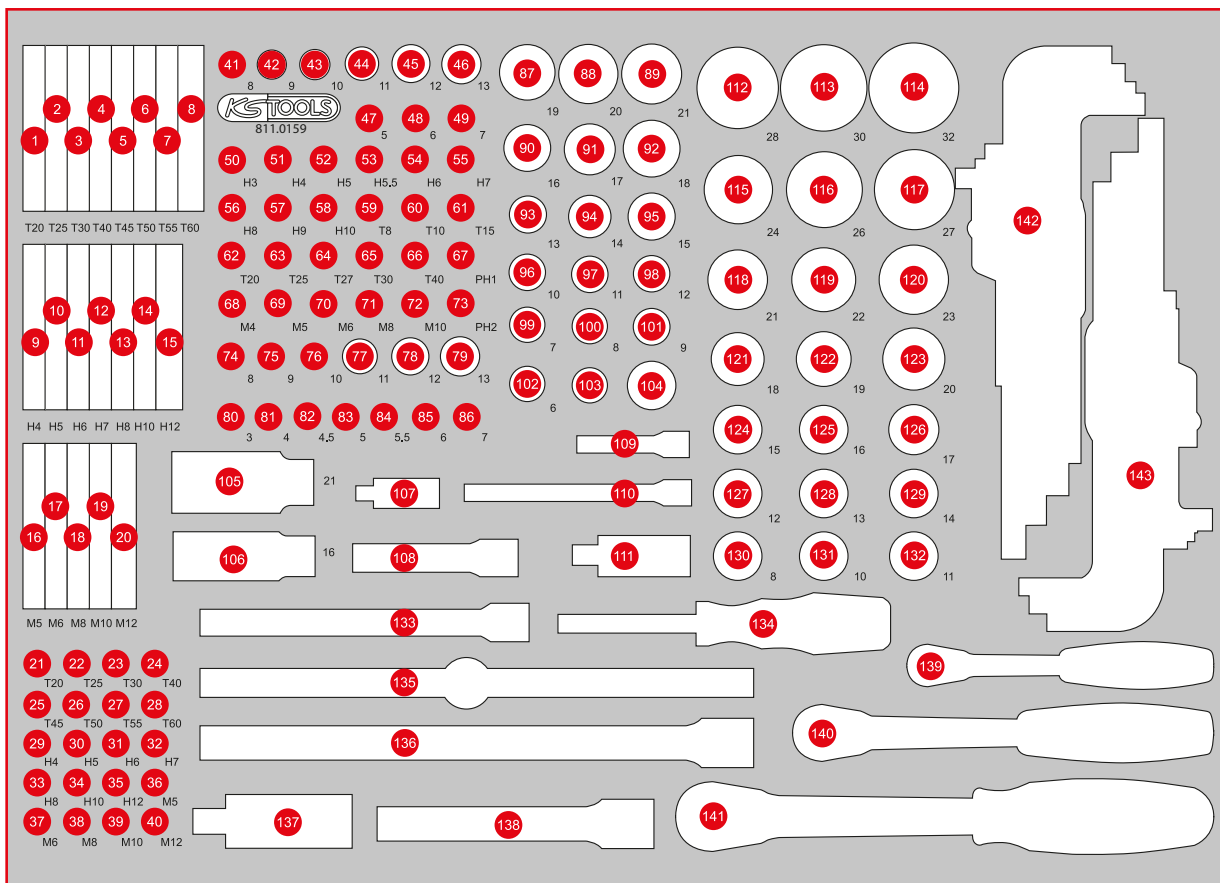

P 10
P 15
P 20
P 25
P 30
P 35
P 40
P 45
Individual parts
S XL L M
Accessories

M 1/4" + 3/8" + 1/2" Socket spanner set

379,90

EUR

1PCS
159

568 x 398

Pos.	Code	Description	pcs	Pos.	Code	Description	pcs	Pos.	Code	Description	pcs
1	975.2020	10 mm Bit Torx, 75 mm, T20	1	26	930.2050	10 mm Bit Torx, 30 mm, T50	1	51	911.1437	1/4" Bit socket hexagon, 4 mm	1
2	975.2025	10 mm Bit Torx, 75 mm, T25	1	27	930.2055	10 mm Bit Torx, 30 mm, T55	1	52	911.1438	1/4" Bit socket hexagon, 5 mm	1
3	975.2030	10 mm Bit Torx, 75 mm, T30	1	28	930.2060	10 mm Bit Torx, 30 mm, T60	1	53	911.14385	1/4" Bit socket hexagon, 5,5 mm	1
4	975.2040	10 mm Bit Torx, 75 mm, T40	1	29	930.1004	10 mm Bit hexagonal, 30 mm, 4 mm	1	54	911.1439	1/4" Bit socket hexagon, 6 mm	1
5	975.2045	10 mm Bit Torx, 75 mm, T45	1	30	930.1005	10 mm Bit hexagonal, 30 mm, 5 mm	1	55	911.1440	1/4" Bit socket hexagon, 7 mm	1
6	975.2050	10 mm Bit Torx, 75 mm, T50	1	31	930.1006	10 mm Bit hexagonal, 30 mm, 6 mm	1	56	911.1441	1/4" Bit socket hexagon, 8 mm	1
7	975.2055	10 mm Bit Torx, 75 mm, T55	1	32	930.1007	10 mm Bit hexagonal, 30 mm, 7 mm	1	57	917.1454	1/4" Bit socket hexagon, 9 mm	1
8	975.2060	10 mm Bit Torx, 75 mm, T60	1	33	930.1008	10 mm Bit hexagonal, 30 mm, 8 mm	1	58	917.1452	1/4" Bit socket hexagon, 10 mm	1
9	975.1004	10 mm Bit hexagonal, 75 mm, 4 mm	1	34	930.1010	10 mm Bit hexagonal, 30 mm, 10 mm	1	59	911.1448	1/4" Bit socket Torx, T8	1
10	975.1005	10 mm Bit hexagonal, 75 mm, 5 mm	1	35	930.1012	10 mm Bit hexagonal, 30 mm, 12 mm	1	60	911.1442	1/4" Bit socket Torx, T10	1
11	975.1006	10 mm Bit hexagonal, 75 mm, 6 mm	1	36	930.3005	10 mm Bit spline XZN, 30 mm, M5	1	61	911.1443	1/4" Bit socket Torx, T15	1
12	975.1007	10 mm Bit hexagonal, 75 mm, 7 mm	1	37	930.3006	10 mm Bit spline XZN, 30 mm, M6	1	62	911.1444	1/4" Bit socket Torx, T20	1
13	975.1008	10 mm Bit hexagonal, 75 mm, 8 mm	1	38	930.3008	10 mm Bit spline XZN, 30 mm, M8	1	63	911.1445	1/4" Bit socket Torx, T25	1
14	975.1010	10 mm Bit hexagonal, 75 mm, 10 mm	1	39	930.3010	10 mm Bit spline XZN, 30 mm, M10	1	64	911.1449	1/4" Bit socket Torx, T27	1
15	975.1012	10 mm Bit hexagonal, 75 mm, 12 mm	1	40	930.3012	10 mm Bit spline XZN, 30 mm, M12	1	65	911.1446	1/4" Bit socket Torx, T30	1
16	975.3005	10 mm Bit spline XZN, 75 mm, M5	1	41	917.1428	1/4" Hexagonal socket, deep, 8 mm	1	66	911.1447	1/4" Bit socket Torx, T40	1
17	975.3006	10 mm Bit spline XZN, 75 mm, M6	1	42	917.1429	1/4" Hexagonal socket, deep, 9 mm	1	67	911.1415	1/4" Bit socket, PH1	1
18	975.3008	10 mm Bit spline XZN, 75 mm, M8	1	43	917.1430	1/4" Hexagonal socket, deep, 10 mm	1	68	917.1541	1/4" Bit socket spline (XZN), M4	1
19	975.3010	10 mm Bit spline XZN, 75 mm, M10	1	44	917.1431	1/4" Hexagonal socket, deep, 11 mm	1	69	917.1542	1/4" Bit socket spline (XZN), M5	1
20	975.3012	10 mm Bit spline XZN, 75 mm, M12	1	45	917.1432	1/4" Hexagonal socket, deep, 12 mm	1	70	917.1543	1/4" Bit socket spline (XZN), M6	1
21	930.2020	10 mm Bit Torx, 30 mm, T20	1	46	917.1433	1/4" Hexagonal socket, deep, 13 mm	1	71	917.1545	1/4" Bit socket spline (XZN), M8	1
22	930.2025	10 mm Bit Torx, 30 mm, T25	1	47	917.1527	1/4" Hexagonal socket, deep, 5 mm	1	72	917.1546	1/4" Bit socket spline (XZN), M10	1
23	930.2030	10 mm Bit Torx, 30 mm, T30	1	48	917.1426	1/4" Hexagonal socket, deep, 6 mm	1	73	911.1416	1/4" Bit socket, PH2	1
24	930.2040	10 mm Bit Torx, 30 mm, T40	1	49	917.1427	1/4" Hexagonal socket, deep, 7 mm	1	74	917.1408	1/4" Hexagonal socket, 8 mm	1
25	930.2045	10 mm Bit Torx, 30 mm, T45	1	50	911.1436	1/4" Bit socket hexagon, 3 mm	1	75	917.1409	1/4" Hexagonal socket, 9 mm	1