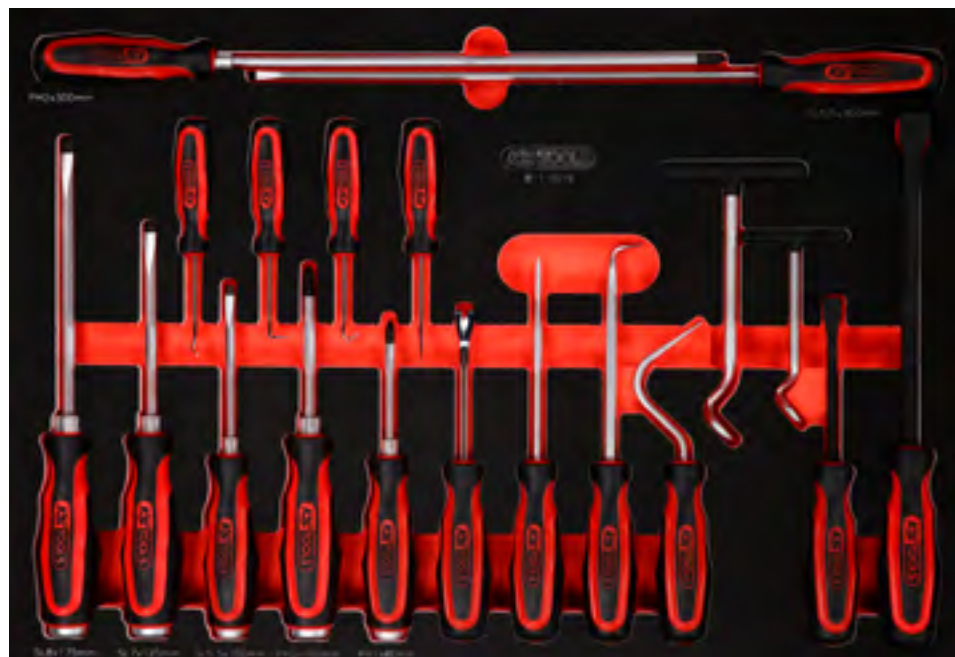

P30

P35

P45

Pos.	Code	Description	pcs
1	159.1128	EERGOTORQUEplus screwdriver for phillips screws PH, extra long, PH2, 405 mm	1
2	159.1107	ERGOTORQUEplus screwdriver for slotted screws, extra long, 5,5 mm, 405 mm	1
3	550.1047	Hook, 45° offset	1
4	550.1049	Hook, 135° bent	1
5	550.1046	Hook, straight	1
6	550.1048	Hook, 90° offset	1
7	550.1075	T hook, S form large, 165 mm	1
8	550.1074	T hook, S form small, 120 mm	1
9	151.1133	ERGOTORQUEmax Hammer cap screwdriver slotted, 8 mm	1
10	151.1132	ERGOTORQUEmax Hammer cap screwdriver slotted, 7 mm	1
11	151.1128	ERGOTORQUEmax Hammer cap screwdriver slotted, 5,5 mm	1
12	151.1104	ERGOTORQUEmax Hammer cap screwdriver, PH2, 185 mm	1
13	151.1102	ERGOTORQUEmax Hammer cap screwdriver, PH1	1
14	140.2615	Clip remover short, length 240 mm, opening 9 mm	1
15	550.1071	Hook, large, straight	1
16	550.1072	Hook, large, 90° bent	1
17	550.1073	Hook, large, sickle	1
18	911.8101	Pry bar, 11 x 115 mm	1
19	911.8102	Pry bar, 15 x 185 mm	1