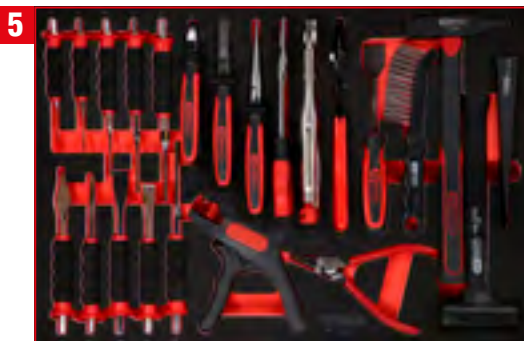

Screw spanner set in foam insert

811.0038

For a detailed list of tools, see page 202

Pliers, hammer and chisel set in foam insert

811.1023

For a detailed list of tools, see page 225

P15 workshop tool trolley set with 271 tools for 6 drawers