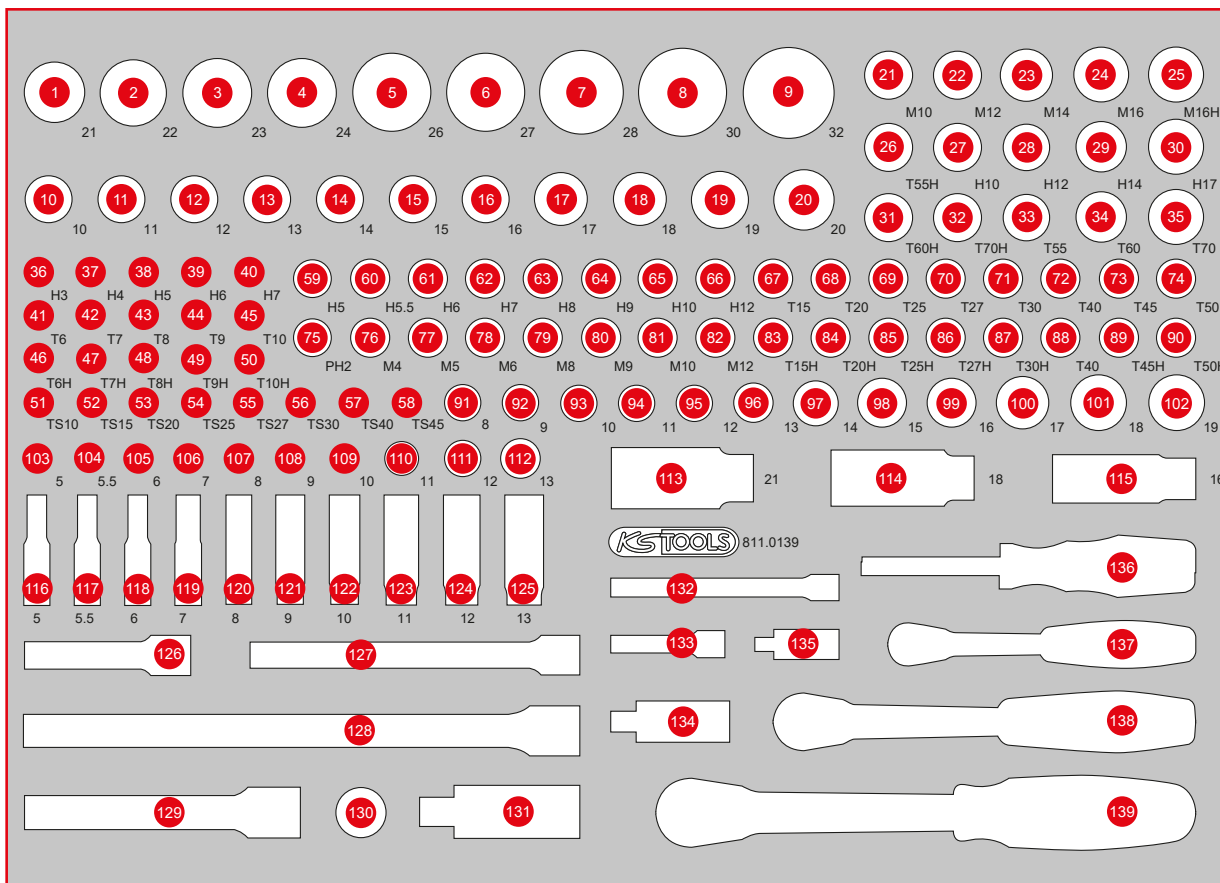

Pos.	Code	Description	pcs	Pos.	Code	Description	pcs	Pos.	Code	Description	pcs
72	911.3874	3/8" Bit socket Torx, T40	1	96	917.3813	3/8" Hexagonal socket, 13 mm	1	120	917.1428	1/4" Hexagonal socket, deep, 8 mm	1
73	911.3885	3/8" Bit socket Torx, T45	1	97	917.3814	3/8" Hexagonal socket, 14 mm	1	121	917.1429	1/4" Hexagonal socket, deep, 9 mm	1
74	911.3884	3/8" Bit socket Torx, T50	1	98	917.3815	3/8" Hexagonal socket, 15 mm	1	122	917.1430	1/4" Hexagonal socket, deep, 10 mm	1
75	911.3876	3/8" Bit socket, PH2	1	99	917.3816	3/8" Hexagonal socket, 16 mm	1	123	917.1431	1/4" Hexagonal socket, deep, 11 mm	1
76	911.3918	3/8" Bit socket spline (XZN), M4	1	100	917.3817	3/8" Hexagonal socket, 17 mm	1	124	917.1432	1/4" Hexagonal socket, deep, 12 mm	1
77	911.3915	3/8" Bit socket spline (XZN), M5	1	101	917.3818	3/8" Hexagonal socket, 18 mm	1	125	917.1433	1/4" Hexagonal socket, deep, 13 mm	1
78	911.3916	3/8" Bit socket spline (XZN), M6	1	102	917.3819	3/8" Hexagonal socket, 19 mm	1	126	911.3801	3/8" Extension with knurling, 75 mm	1
79	911.3917	3/8" Bit socket spline (XZN), M8	1	103	917.1405	1/4" Hexagonal socket, 5 mm	1	127	911.3802	3/8" Extension with knurling, 150 mm	1
80	917.3901	3/8" Bit socket spline (XZN), M9	1	104	917.14055	1/4" Hexagonal socket, 5.5 mm	1	128	911.1203	1/2" Extensions, 250 mm	1
81	911.3920	3/8" Bit socket spline (XZN), M10	1	105	917.1406	1/4" Hexagonal socket, 6 mm	1	129	911.1202	1/2" Extensions, 125 mm	1
82	917.3903	3/8" Bit socket spline (XZN), M12	1	106	917.1407	1/4" Hexagonal socket, 7 mm	1	130	911.1207	3/8" Sliding adaptor, 3/8" F x 1/2" M	1
83	911.3961	3/8" Bit socket Torx tamperproof, TB15	1	107	917.1408	1/4" Hexagonal socket, 8 mm	1	131	911.1250	1/2" Universal joint	1
84	911.3962	3/8" Bit socket Torx tamperproof, TB20	1	108	917.1409	1/4" Hexagonal socket, 9 mm	1	132	911.1424	1/4" Extension with hexagon drive, 100 mm	1
85	911.3963	3/8" Bit socket Torx tamperproof, TB25	1	109	917.1410	1/4" Hexagonal socket, 10 mm	1	133	911.1423	1/4" Extension with hexagon drive, 50 mm	1
86	911.3964	3/8" Bit socket Torx tamperproof, TB27	1	110	917.1411	1/4" Hexagonal socket, 11 mm	1	134	911.3850	3/8" Universal joint	1
87	911.3965	3/8" Bit socket Torx tamperproof, TB30	1	111	917.1412	1/4" Hexagonal socket, 12 mm	1	135	911.1450	1/4" Universal joint	1
88	911.3966	3/8" Bit socket Torx tamperproof, TB40	1	112	917.1413	1/4" Hexagonal socket, 13 mm	1	136	911.1434	1/4" Square drive screwdriver, 150 mm	1
89	911.3967	3/8" Bit socket Torx tamperproof, TB45	1	113	911.3805	3/8" Spark plug socket, 21 mm	1	137	920.1490	1/4" SlimPOWER Reversible ratchet, 72 teeth	1
90	911.3968	3/8" Bit socket Torx tamperproof, TB50	1	114	911.3823	3/8" Spark plug socket, 18 mm	1	138	920.3890	3/8" SlimPOWER Reversible ratchet, 72 teeth	1
91	917.3808	3/8" Hexagonal socket, 8 mm	1	115	911.3804	3/8" Spark plug socket, 16 mm	1	139	920.1290	1/2" SlimPOWER Reversible ratchet, 72 teeth	1
92	917.3809	3/8" Hexagonal socket, 9 mm	1	116	917.1527	1/4" Hexagonal socket, deep, 5 mm	1				
93	917.3810	3/8" Hexagonal socket, 10 mm	1	117	917.1528	1/4" Hexagonal socket, deep, 5.5 mm	1				
94	917.3811	3/8" Hexagonal socket, 11 mm	1	118	917.1426	1/4" Hexagonal socket, deep, 6 mm	1				
95	917.3812	3/8" Hexagonal socket, 12 mm	1	119	917.1427	1/4" Hexagonal socket, deep, 7 mm	1