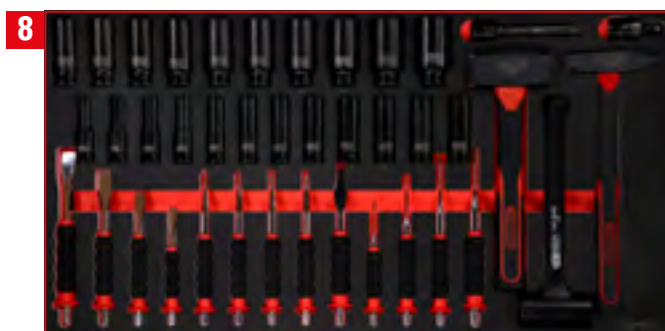

T-handle angle spanner
and file set in foam insert

813.0028

For a detailed list of tools, see page 258

Pliers and measuring tool
set in foam insert

813.0036

For a detailed list of tools, see page 273

Hammer, chisel and impact
socket set in foam insert