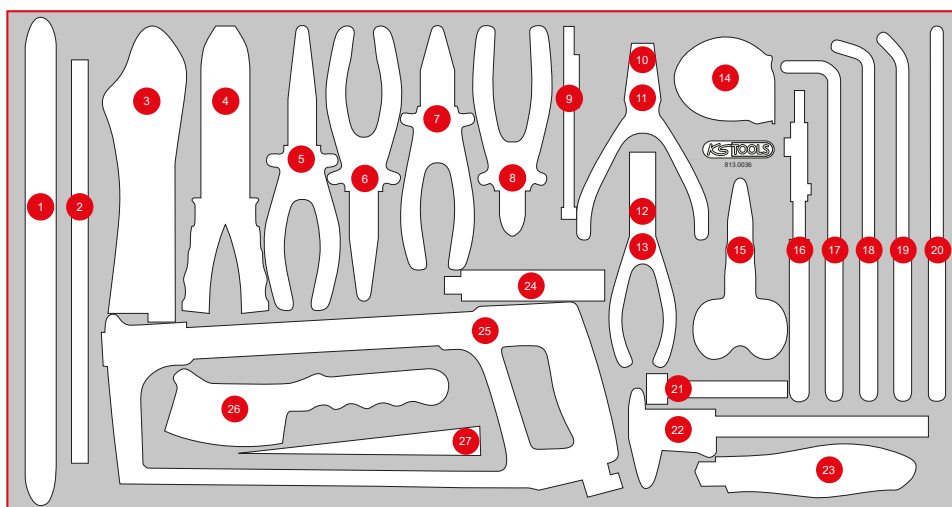

813.0036

L Pliers and measuring tool set

559,90
EUR

36 PCS
755 x 398 P25

Pos.	Code	Description	pcs
1	911.8146	Tyre lever, 370 mm	1
2	300.0104	Flexible steel rule, 300 mm	1
3	115.1033	Self grip wrench, 220 mm	1
4	115.1231	Multifunction pliers for insulated and non insulated cable terminals, 220 mm	1
5	115.1024	ERGOTORQUE long nose pliers serrated cutter, 200 mm	1
6	115.1019	ERGOTORQUE bent nose pliers serrated, 210 mm	1
7	115.1021	ERGOTORQUE combination pliers, 180 mm	1
8	115.1012	ERGOTORQUE diagonal side cutter, 160 mm	1
9	550.1001	2 in 1 Telescopic solenoid holder with washer jet cleaning and setting tool, 150 - 675 mm	1
10	500.1026	Circlip pliers for external circlips, angled, 160 mm	1
11	500.1029	Circlip pliers for external circlips, 160 mm	1
12	500.1032	Circlip pliers for internal circlips, angled, 160 mm	1
13	500.1035	Circlip pliers for internal circlips, 160 mm	1
14	300.0114	Tape measure with locking device and belt clip, black red, 5m, 19 mm	1
15	118.0013	Uni workshop scissors, 143 mm	1
16	115.2010	Water pump pliers, 240 mm	1
17	500.7053	Telephone pliers 90° curved, extra long, 270 mm	1
18	500.7047	Sparkplug plier 12 mm	1
19	500.7052	Telephone pliers 45° curved, extra long, 270 mm	1
20	500.7051	Telephone pliers, extra long, 270 mm	1
21	300.0600	Feeler gauge, 20 Blades, 0,05 - 1 mm	1
22	300.0510	Pocket vernier calliper 0 - 150 mm, 235 mm	1
23	907.2135	Universal snap off blade knife 18 mm	1
24	907.2166	Snap off blades 0,5 x 1,8 x 100 mm, dispenser with 10 pieces	10
25	907.2102	Hacksaw frame, 300 mm, with two component handle	1
26	201.2335	Steel wire brake saddle brush, 2-row, straight 225 mm	1
27	911.8138	Trim plastic wedge, 195 mm x B = 30 mm	1

P 10
P 15
P 20
P 25
P 30
P 35
P 40
P 45
Accessories Individual parts S XL L M