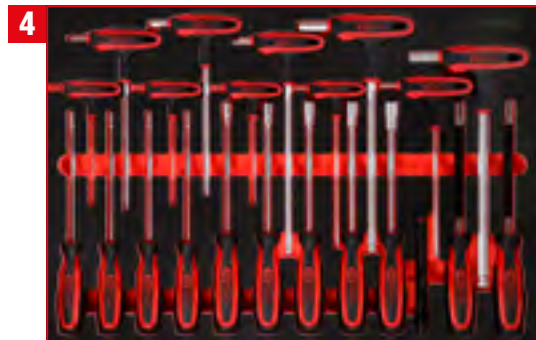

1/4" + 3/8" + 1/2" socket spanner set
in foam insert

811.0159

For a detailed list of tools, see page 172

Screw spanner set in foam insert

811.1040

For a detailed list of tools, see page 203

T-handle and screwdriver set in foam
insert