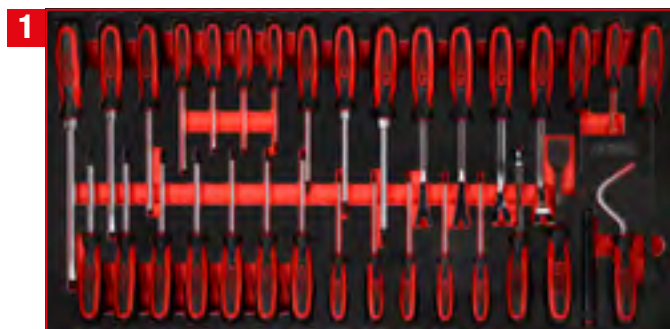

PCS
510

L

BUNDLE PRICE!

**7 x L
510 pcs**

3.599,⁹⁰ EUR

825.7510

Screwdriver set in foam
insert

813.0033