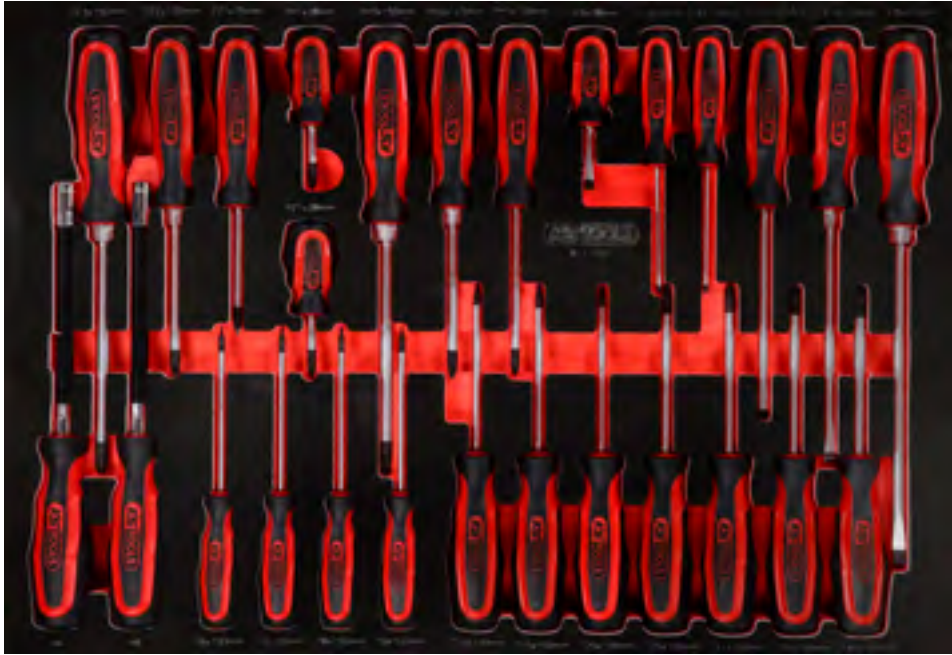

811.1027

M Screwdriver set

159,90
EUR

568 x 398

P10

P10TC

P15

P20

P30

P35

P45

Pos.	Code	Description	pcs
1	159.1126	ERGOTORQUEplus Socket screwdriver, 6 mm	1
2	159.2128	ERGOTORQUEplus Socket screwdriver, 8 mm	1
3	159.1134	ERGOTORQUEplus screwdriver, Torx, T6	1
4	159.1135	ERGOTORQUEplus screwdriver, Torx, T7	1
5	159.1030	ERGOTORQUEplus screwdriver, Torx, T8	1
6	159.1031	ERGOTORQUEplus screwdriver, Torx, T9	1
7	159.1032	ERGOTORQUEplus screwdriver, Torx, T10	1
8	159.1033	ERGOTORQUEplus screwdriver, Torx, T15	1
9	159.1034	ERGOTORQUEplus screwdriver, Torx, T20	1
10	159.1035	ERGOTORQUEplus screwdriver, Torx, T25	1
11	159.1036	ERGOTORQUEplus screwdriver, Torx, T27	1
12	159.1037	ERGOTORQUEplus screwdriver, Torx, T30	1
13	159.1038	ERGOTORQUEplus screwdriver, Torx, T40	1
14	159.1001	ERGOTORQUEplus screwdriver for slotted screws, 6 mm, stubby	1
15	159.1002	ERGOTORQUEplus screwdriver for slotted screws, 3 mm, 155 mm	1
16	159.1004	ERGOTORQUEplus screwdriver for slotted screws, 4 mm, 180 mm	1
17	159.1006	ERGOTORQUEplus screwdriver for slotted screws, 5,5 mm, 230 mm	1
18	159.1009	ERGOTORQUEplus screwdriver for slotted screws, 6,5 mm, 255 mm	1
19	159.1011	ERGOTORQUEplus screwdriver for slotted screws, 8 mm, 315 mm	1
20	159.1029	ERGOTORQUEplus screwdriver, Torx, PH1, 205 mm	1
21	159.1022	ERGOTORQUEplus screwdriver, Torx, PH2, 230 mm	1
22	159.1024	ERGOTORQUEplus screwdriver, Torx, PH3, 265 mm	1
23	159.1141	ERGOTORQUEplus screwdriver for screws PH, PH1, stubby	1
24	159.1143	ERGOTORQUEplus screwdriver for screws PZ, PZ1, stubby	1
25	159.1040	ERGOTORQUEplus screwdriver for screws PZ, PZ1, 180 mm	1
26	159.1041	ERGOTORQUEplus screwdriver for screws PZ, PZ2, 205 mm	1
27	159.1044	ERGOTORQUEplus screwdriver for screws PZ, PZ3, 265 mm	1