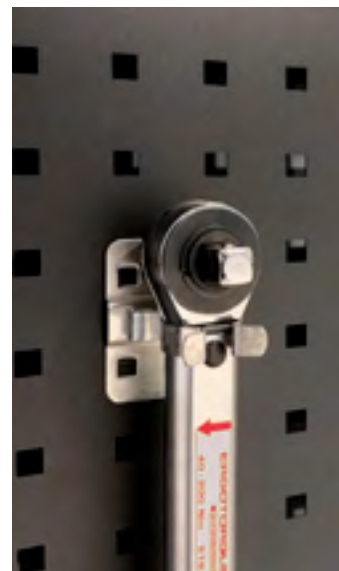

1,90
EUR

860.0809
Tool holder with vertical hook end Ø 6mm, 35mm

1,90
EUR

860.0810
Tool holder with vertical hook end Ø 6mm, 75mm

1,90
EUR

860.0811
Tool holder with vertical hook end Ø 6mm, 125mm

860.0816
Double tool holder with vertical hook end, Ø 6 mm, 35mm