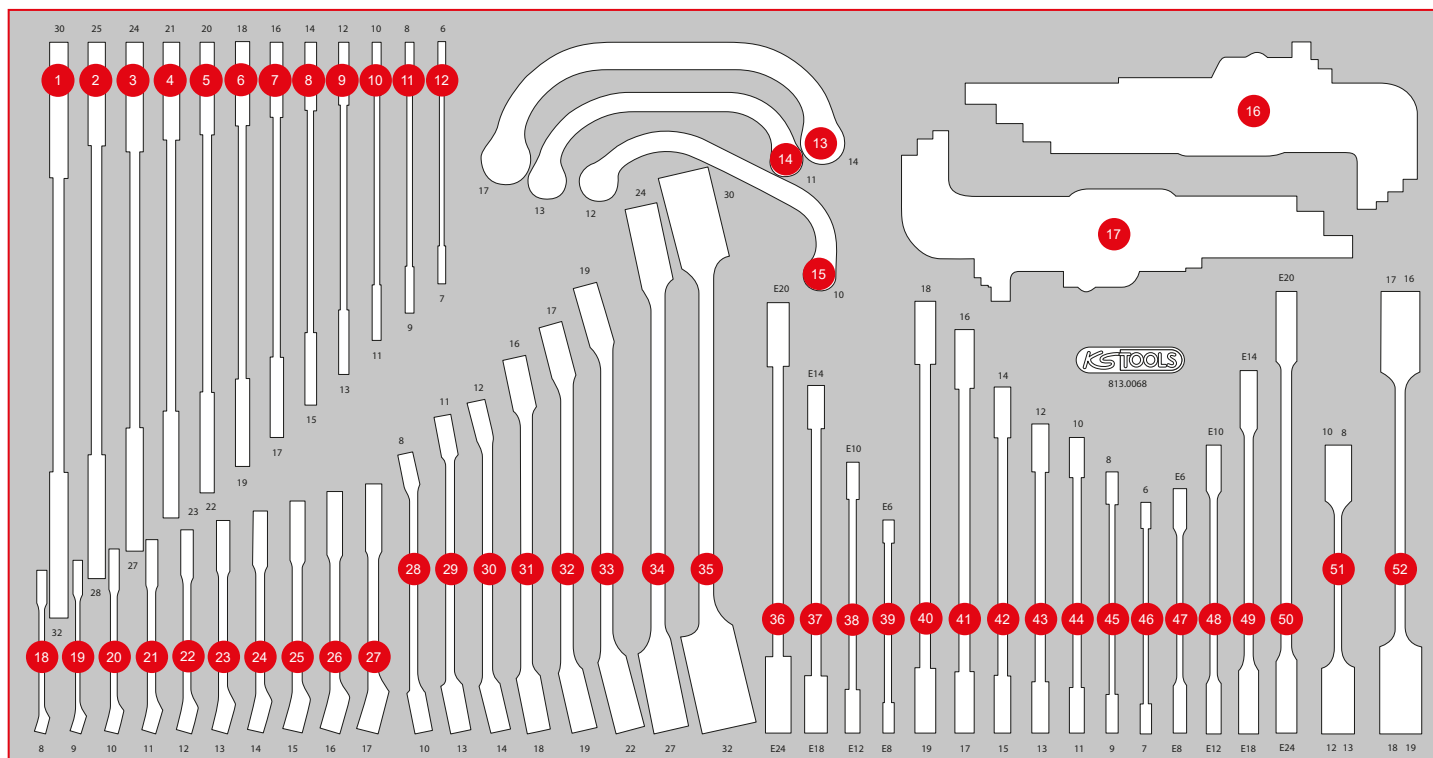

Pos.	Code	Description	pcs	Pos.	Code	Description	pcs	Pos.	Code	Description	pcs
27	518.0017	CHROMEplus Combination spanner, stubby, 17 mm	1	38	911.0373	Double ring spanner for Torx E profile, E10 x E12	1	46	920.0406	ULTIMATEplus Double ring ended spanner, 6 x 7 mm	1
28	517.0252	Open double ring spanner, offset, 8 x 10 mm	1	39	911.0371	Double ring spanner for Torx E profile, E6 x E8	1	47	503.4351	GEARplus Double ring ratchet spanner, E6 x E8	1
29	517.9244	Open double ring spanner, offset, 11 x 13 mm	1	40	920.0418	ULTIMATEplus Double ring ended spanner, 18 x 19 mm	1	48	503.4353	GEARplus Double ring ratchet spanner, E10 x E12	1
30	517.0258	Open double ring spanner, offset, 12 x 14 mm	1	41	920.0416	ULTIMATEplus Double ring ended spanner, 16 x 17 mm	1	49	503.4355	GEARplus Double ring ratchet spanner, E14 x E18	1
31	517.0263	Open double ring spanner, offset, 16 x 18 mm	1	42	920.0414	ULTIMATEplus Double ring ended spanner, 14 x 15 mm	1	50	503.4357	GEARplus Double ring ratchet spanner, E20 x E24	1
32	517.0264	Open double ring spanner, offset, 17 x 19 mm	1	43	920.0412	ULTIMATEplus Double ring ended spanner, 12 x 13 mm	1	51	503.4656	4 in 1 GEARplus reversing double ratchet ring spanner, 8 x 10 x 12 x 13 mm	1
33	517.0266	Open double ring spanner, offset, 19 x 22 mm	1	44	920.0410	ULTIMATEplus Double ring ended spanner, 10 x 11 mm	1	52	503.4546	4 in 1 GEARplus reversing double ratchet ring spanner, 16 x 17 x 18 x 19 mm	1
34	517.0268	Open double ring spanner, offset, 24 x 27 mm	1	45	920.0408	ULTIMATEplus Double ring ended spanner, 8 x 9 mm	1				
35	517.0269	Open double ring spanner, offset, 30 x 32 mm	1								
36	911.0376	Double ring spanner for Torx E profile, E20 x E24	1								
37	911.0374	Double ring spanner for Torx E profile, E14 x E18	1								

P 10
P 15
P 20
P 25
P 30
P 35
P 40
P 45
Individual parts S XL L M
Accessories