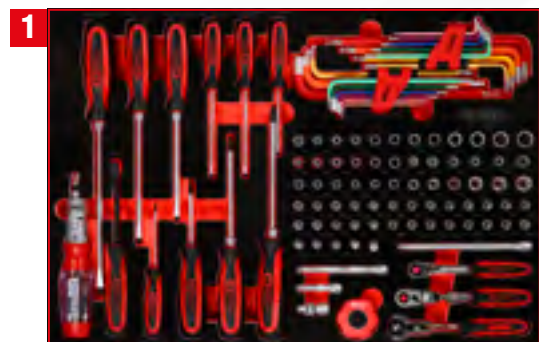

P10 workshop tool trolley set with 279 tools for 5 drawers

810.5279

IPCS
279

M

IPCS
105

1/4" socket spanner and screwdriver set in foam insert

811.0105

For a detailed list of tools, see page 198