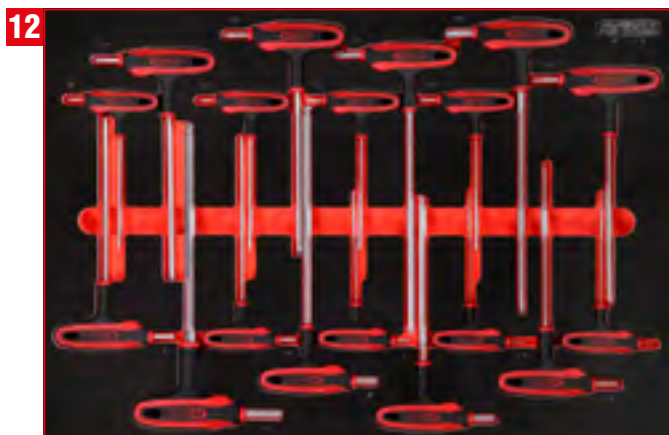

12
T-handle angle spanner set in foam insert

811.1018

For a detailed list of tools, see page 195