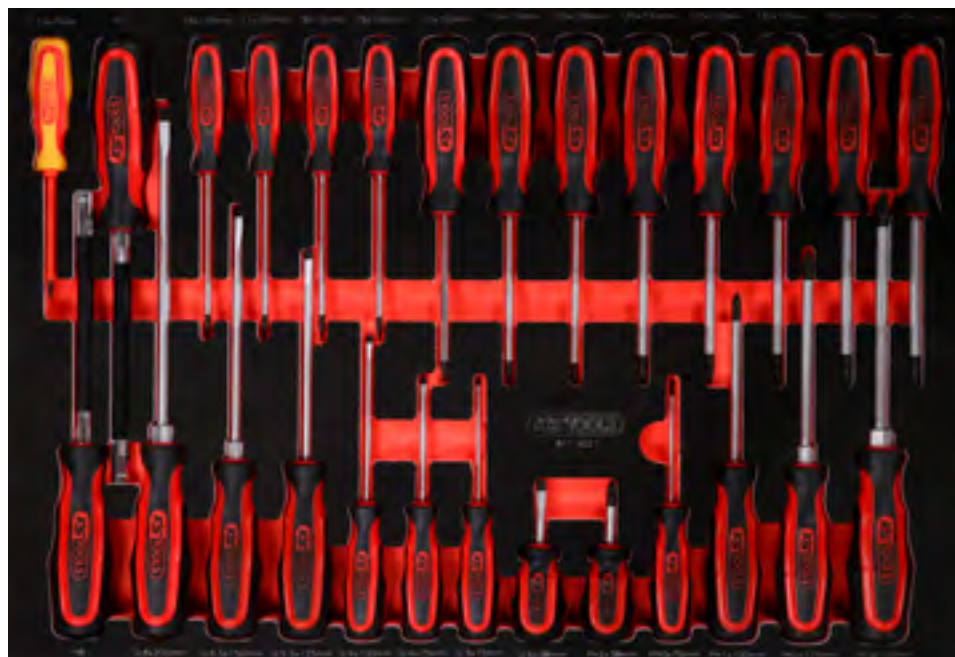

811.0027

M Screwdriver set

159,90
EUR

Pos.	Code	Description	pcs
1	117.0502	ERGOTORQUE VDE slot screwdriver, 2,5 mm	1
2	159.1127	ERGOTORQUEplus Socket screwdriver, 7 mm	1
3	159.1134	ERGOTORQUEplus screwdriver, Torx, T6	1
4	159.1135	ERGOTORQUEplus screwdriver, Torx, T7	1
5	159.1030	ERGOTORQUEplus screwdriver, Torx, T8	1
6	159.1031	ERGOTORQUEplus screwdriver, Torx, T9	1
7	159.1032	ERGOTORQUEplus screwdriver, Torx, T10	1
8	159.1033	ERGOTORQUEplus screwdriver, Torx, T15	1
9	159.1034	ERGOTORQUEplus screwdriver, Torx, T20	1
10	159.1035	ERGOTORQUEplus screwdriver, Torx, T25	1
11	159.1036	ERGOTORQUEplus screwdriver, Torx, T27	1
12	159.1037	ERGOTORQUEplus screwdriver, Torx, T30	1
13	159.1038	ERGOTORQUEplus screwdriver, Torx, T40	1
14	159.1136	ERGOTORQUEplus screwdriver, Torx, T45	1
15	159.2128	ERGOTORQUEplus Socket screwdriver, 8 mm	1
16	159.1011	ERGOTORQUEplus screwdriver for slotted screws, 8 mm, 315 mm	1
17	159.1009	ERGOTORQUEplus screwdriver for slotted screws, 6,5 mm, 255 mm	1
18	159.1006	ERGOTORQUEplus screwdriver for slotted screws, 5,5 mm, 230 mm	1
19	159.1004	ERGOTORQUEplus screwdriver for slotted screws, 4 mm, 180 mm	1
20	159.1003	ERGOTORQUEplus screwdriver for slotted screws, 4 mm, 155 mm	1
21	159.1002	ERGOTORQUEplus screwdriver for slotted screws, 3 mm, 155 mm	1
22	159.1001	ERGOTORQUEplus screwdriver for slotted screws, 6 mm, stubby	1
23	159.1026	ERGOTORQUEplus screwdriver for screws PH, PH2, stubby	1
24	159.1027	ERGOTORQUEplus screwdriver for screws PH, PH0, 155 mm	1
25	159.1029	ERGOTORQUEplus screwdriver for screws PH, PH1, 205 mm	1
26	159.1022	ERGOTORQUEplus screwdriver for screws PH, PH2, 230 mm	1
27	159.1024	ERGOTORQUEplus screwdriver for screws PH, PH3, 265 mm	1

P 10

P 15

P 20

P 25

P 30

P 35

P 40

P 45

M

L

S

Individual parts

Accessories