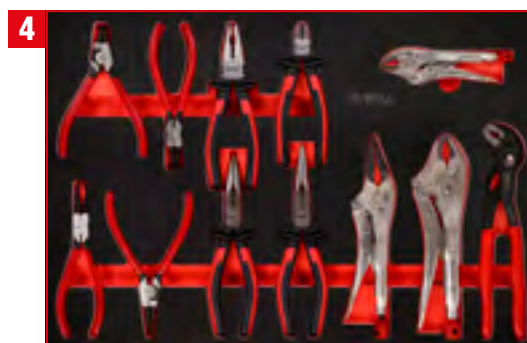

IPCS
12

Spanner set in foam insert

811.0012

For a detailed list of tools, see page 219