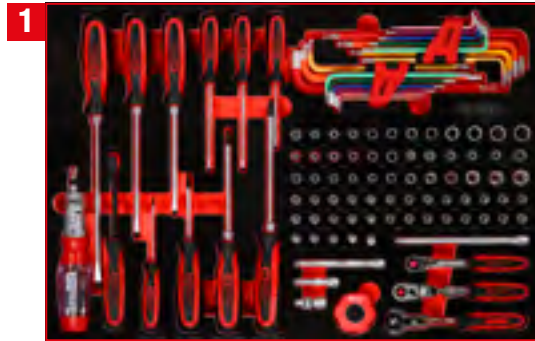

3.219,90
EUR

835.5279

1/4" socket spanner and screwdriver set in foam insert

811.0105

For a detailed list of tools, see page 198

3/8" + 1/2" socket spanner set in foam insert

811.0101

For a detailed list of tools, see page 152