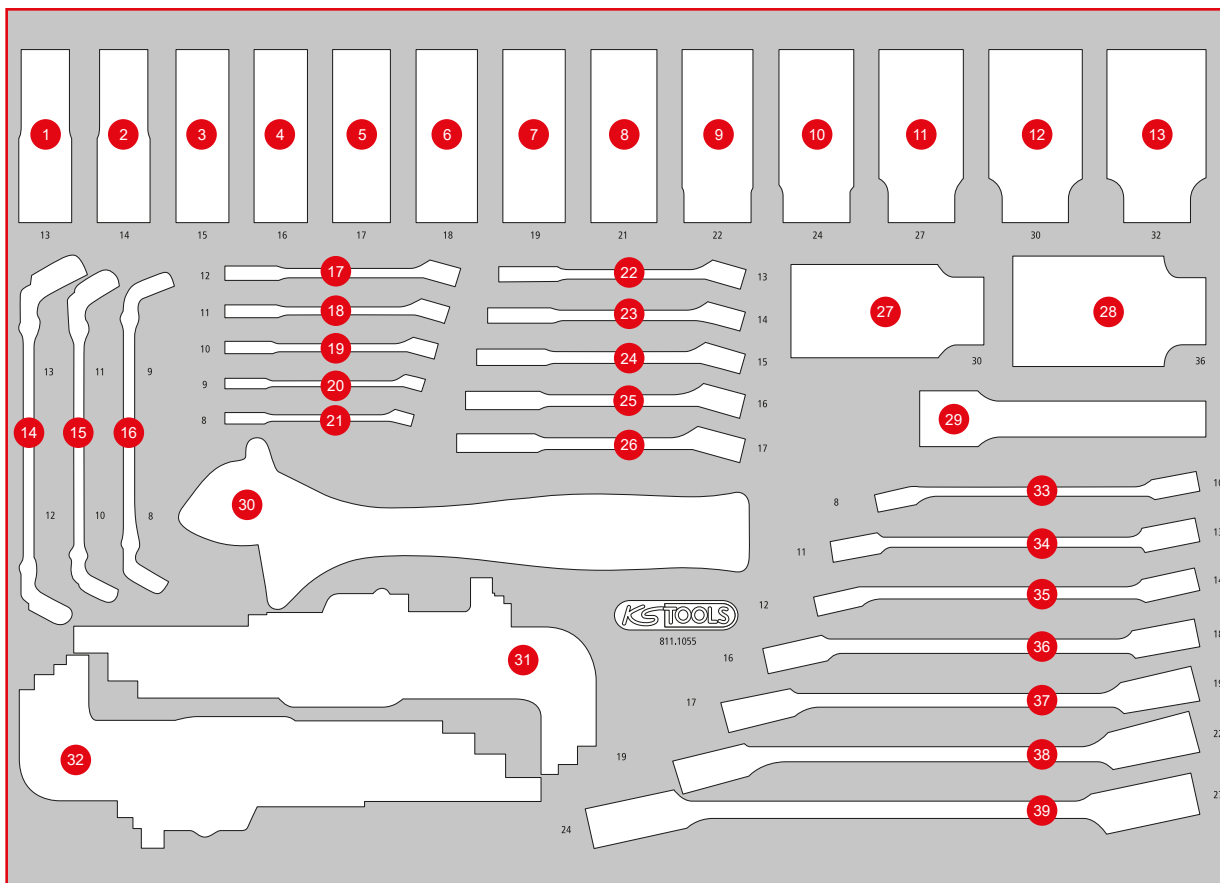

Pos.	Code	Description	pcs	Pos.	Code	Description	pcs	Pos.	Code	Description	pcs
21	518.0007	CHROMEplus Combination spanner, stubby, 8 mm	1	26	518.0017	CHROMEplus Combination spanner, stubby, 17 mm	1	32	151.5210	Ball head Torx angled socket wrench set, extra long, 9 pcs	9
22	518.0013	CHROMEplus Combination spanner, stubby, 13 mm	1	27	150.1705	Special drive shaft impact socket, 1/2", 30 mm	1	33	517.0252	Open double ring spanner, offset, 8 x 10 mm	1
23	518.0014	CHROMEplus Combination spanner, stubby, 14 mm	1	28	150.1707	Special drive shaft impact socket, 1/2", 36 mm	1	34	517.9244	Open double ring spanner, offset, 11 x 13 mm	1
24	518.0015	CHROMEplus Combination spanner, stubby, 15 mm	1	29	515.1135	1/2" Impact extension, 125 mm	1	35	517.0258	Open double ring spanner, offset, 12 x 14 mm	1
25	518.0016	CHROMEplus Combination spanner, stubby, 16 mm	1	30	577.0251	Adjustable spanner with dual component comfort grip handle, 28 mm	1	36	517.0263	Open double ring spanner, offset, 16 x 18 mm	1
				31	151.4420	Ball ended hexagon key wrench set, extra long, 9 pcs	9	37	517.0264	Open double ring spanner, offset, 17 x 19 mm	1
								38	517.0266	Open double ring spanner, offset, 19 x 22 mm	1
								39	517.0268	Open double ring spanner, offset, 24 x 27 mm	1

P 10

P 15

P 20

P 25

P 30

P 35

P 40

P 45

M

L

S

XL

Individual parts

Accessories