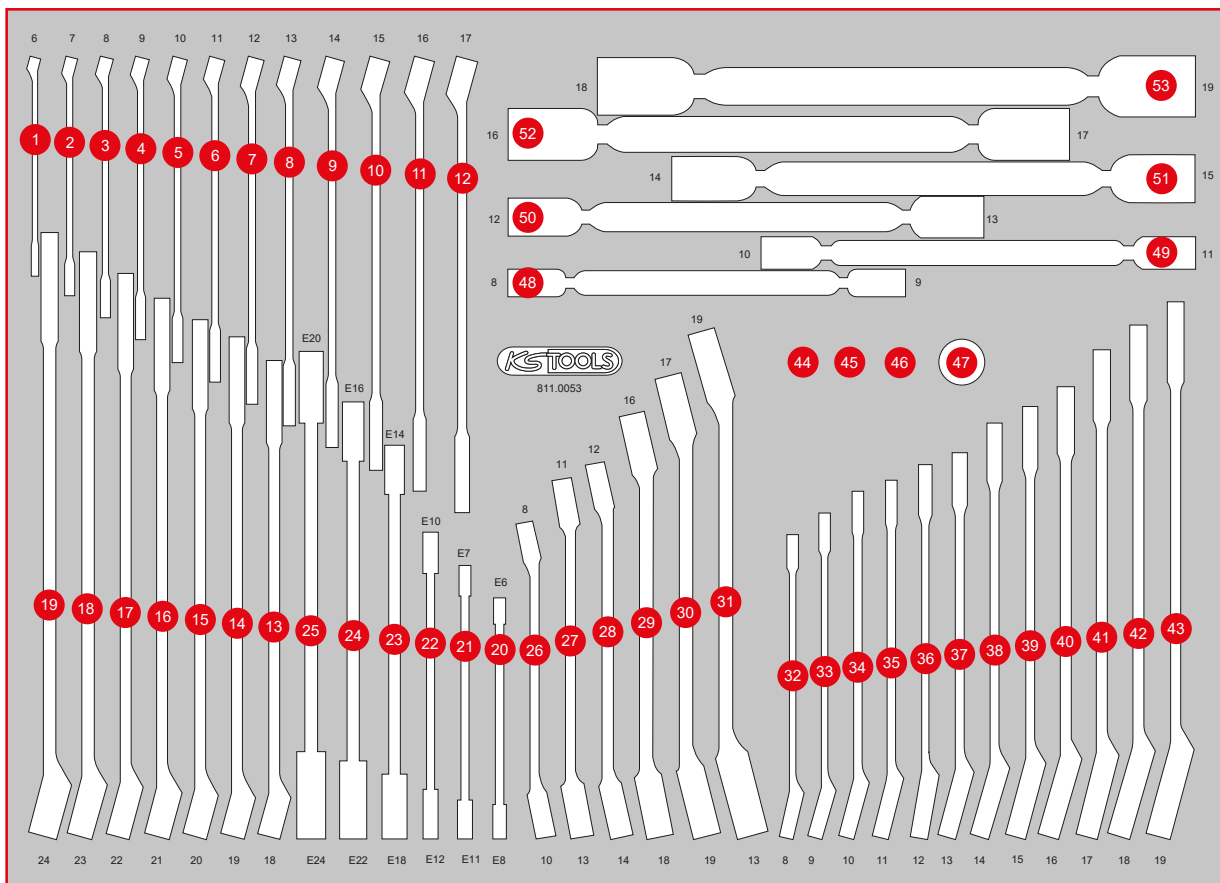

Pos.	Code	Description	pcs	Pos.	Code	Description	pcs	Pos.	Code	Description	pcs
31	517.0266	Open double ring spanner, offset, 19 x 22 mm	1	39	503.4615	GEARplus reversing combination ratcheting spanner, 15 mm	1	47	503.4298	GEARplus socket adaptor, 1/2" x 19 mm	1
32	503.4608	GEARplus reversing combination ratcheting spanner, 8 mm	1	40	503.4616	GEARplus reversing combination ratcheting spanner, 16 mm	1	48	517.0301	Double revolving head spanner, 8 x 9 mm	1
33	503.4609	GEARplus reversing combination ratcheting spanner, 9 mm	1	41	503.4617	GEARplus reversing combination ratcheting spanner, 17 mm	1	49	517.0302	Double revolving head spanner, 10 x 11 mm	1
34	503.4610	GEARplus reversing combination ratcheting spanner, 10 mm	1	42	503.4618	GEARplus reversing combination ratcheting spanner, 18 mm	1	50	517.0303	Double revolving head spanner, 12 x 13 mm	1
35	503.4611	GEARplus reversing combination ratcheting spanner, 11 mm	1	43	503.4619	GEARplus reversing combination ratcheting spanner, 19 mm	1	51	517.0304	Double revolving head spanner, 14 x 15 mm	1
36	503.4612	GEARplus reversing combination ratcheting spanner, 12 mm	1	44	503.4290	GEARplus bit adaptor, 1/4" x 10 mm	1	52	517.0305	Double revolving head spanner, 16 x 17 mm	1
37	503.4613	GEARplus reversing combination ratcheting spanner, 13 mm	1	45	503.4296	GEARplus socket adaptor, 1/4" x 10 mm	1	53	517.0306	Double revolving head spanner, 18 x 19 mm	1
38	503.4614	GEARplus reversing combination ratcheting spanner, 14 mm	1	46	503.4297	GEARplus socket adaptor, 3/8" x 13 mm	1				

P 10
P 15
P 20
P 25
P 30
P 35
P 40
P 45
Individual parts S XL L M
Accessories