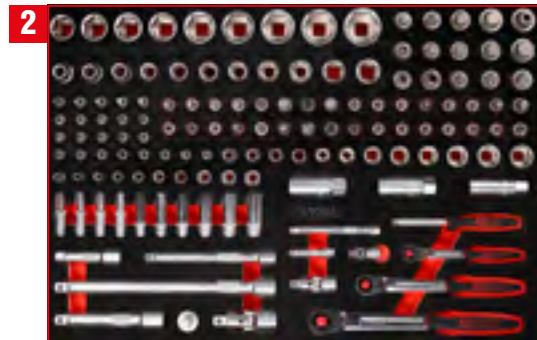

BUNDLE PRICE!

6 x M / 366 pcs

2.499,90
EUR

815.6366

Screwdriver set in foam insert

811.0024

For a detailed list of tools, see page 186

1/4" + 3/8" + 1/2" socket spanner set in foam insert