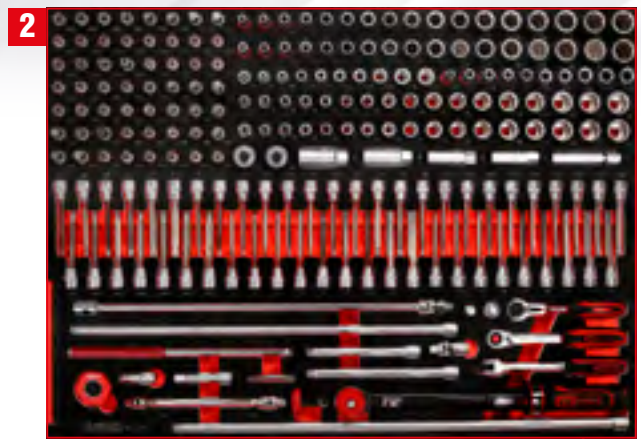

3/8" socket spanner set
in foam insert

821.0221

For a detailed list of tools, see page 278

IPCS
221