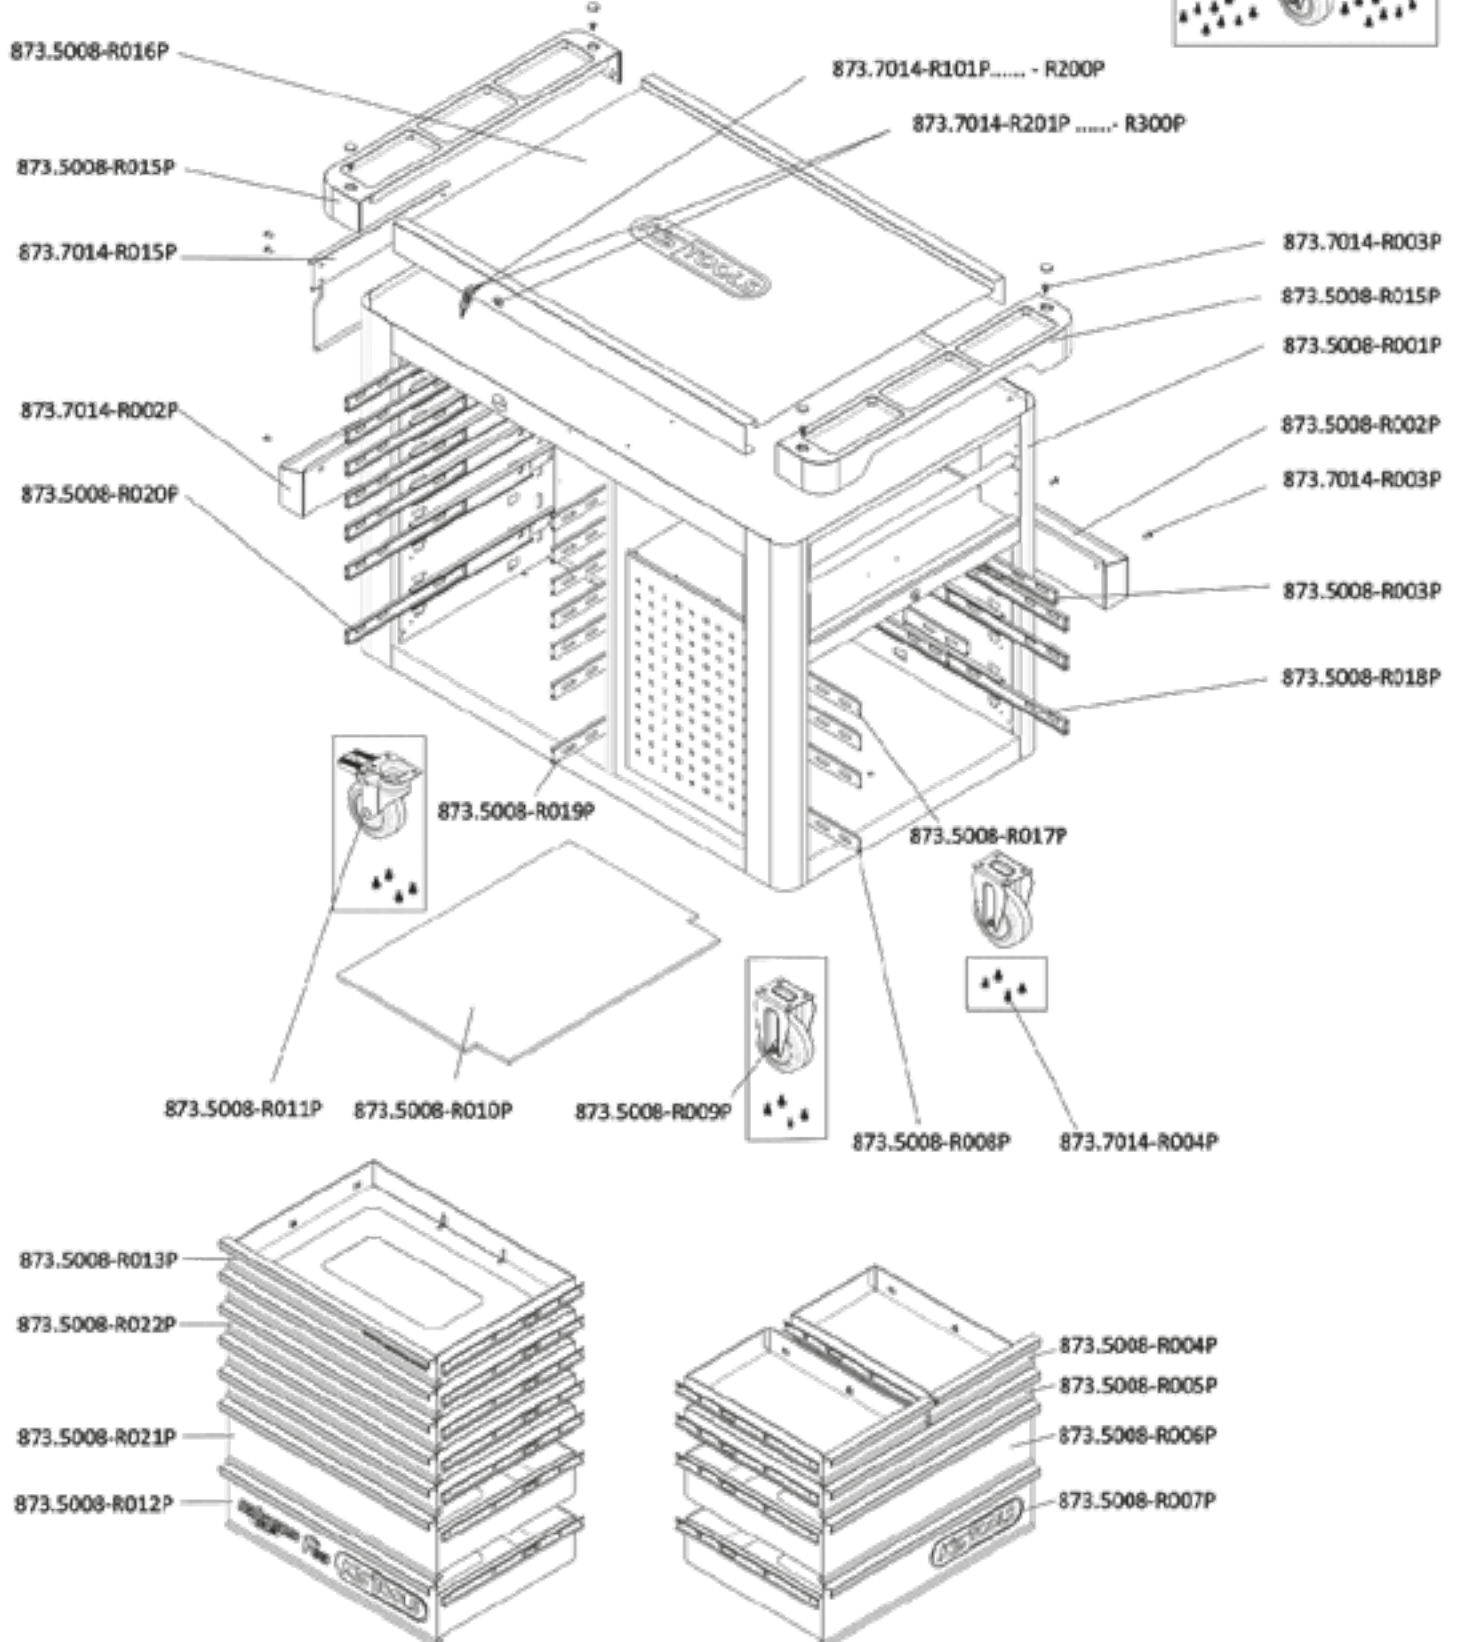

P35

873.5008-R014P