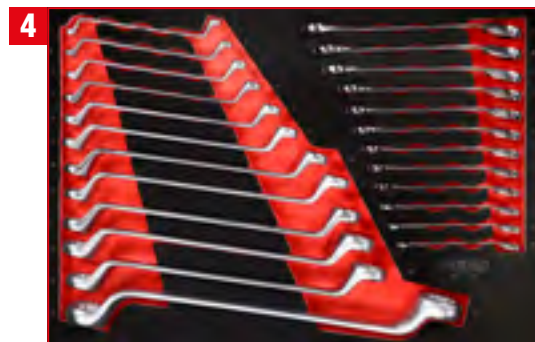

Screw spanner set in foam insert

811.1024

For a detailed list of tools, see page 201