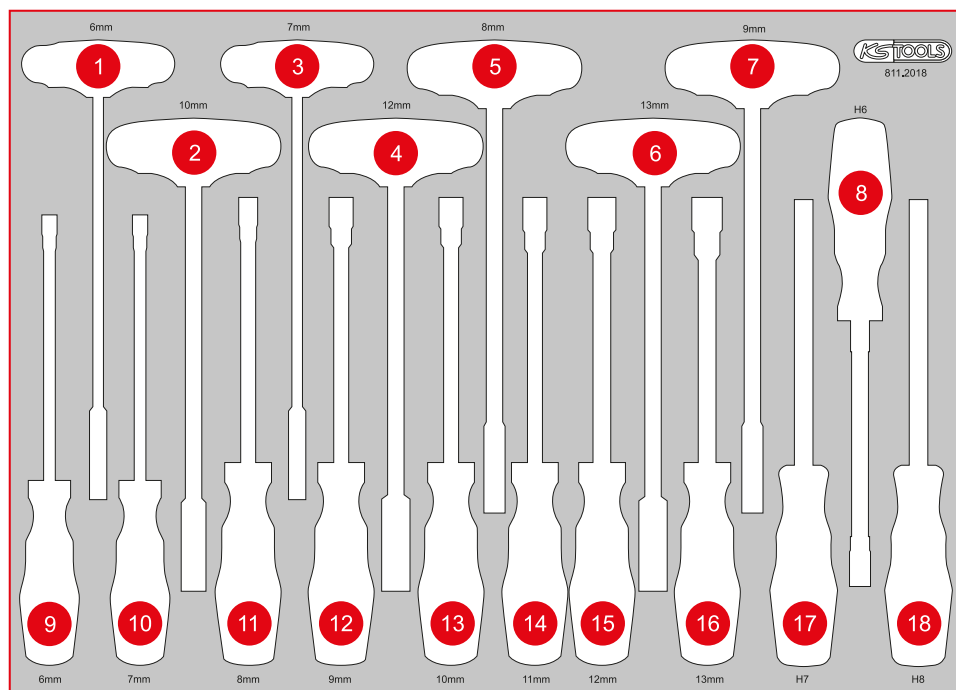

P 10

P 15

P 20

P 25

P 30

P 35

P 40

P 45

M

L

S

XL

Individual parts

Accessories