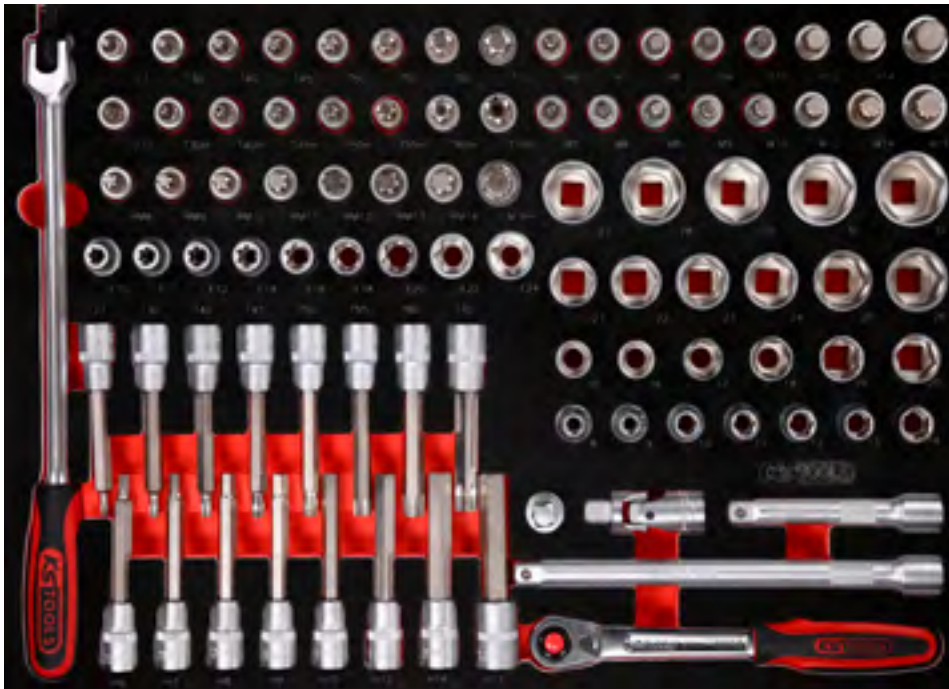

811.0095

M 1/2" Socket spanner set