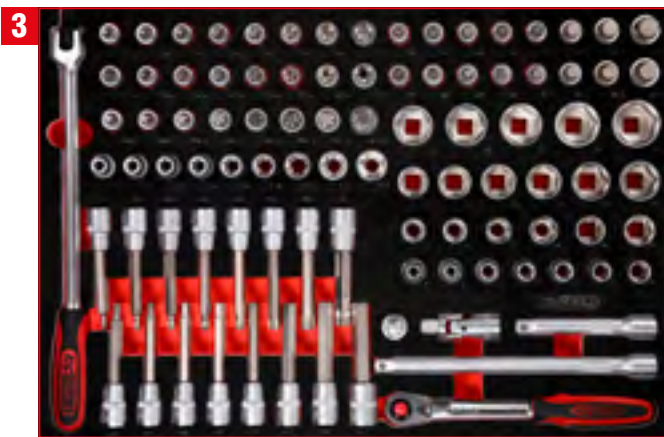

Screwdriver set in foam insert

811.0024

For a detailed list of tools, see page 186

PCS
24

1/4" + 3/8" socket spanner set in foam insert

811.0156

For a detailed list of tools, see page 144

PCS
156