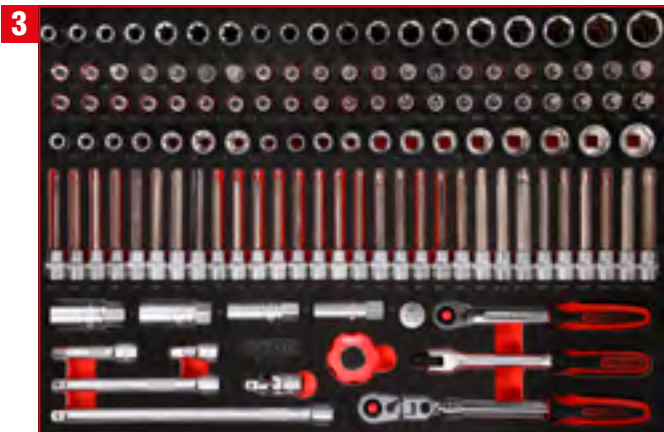

3/8" socket spanner set in foam insert

811.0124

For a detailed list of tools, see page 150

124 PCS