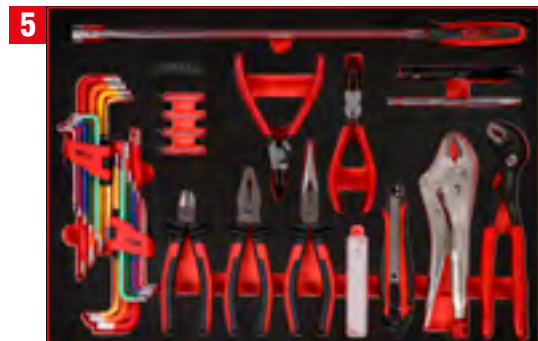

Pliers and angle spanner set in foam insert

811.0045

For a detailed list of tools, see page 229