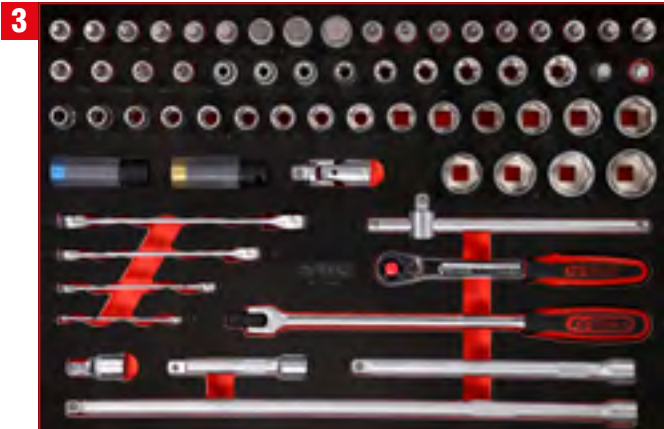

811.3024

For a detailed list of tools, see page 192

IPCS
24

1/4" + 3/8" socket spanner set in foam insert

811.0156

For a detailed list of tools, see page 144

IPCS
156

3
1/2" socket spanner set in foam insert