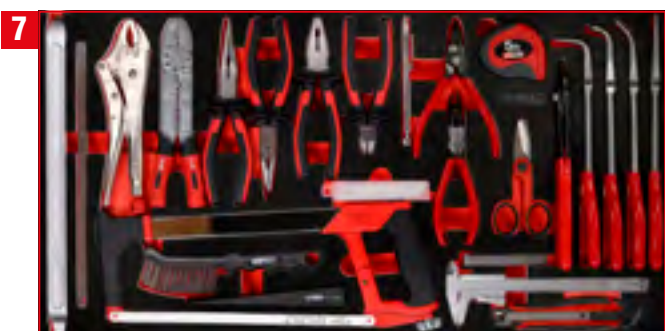

Pliers and measuring tool
set in foam insert

813.0036

For a detailed list of tools, see page 273