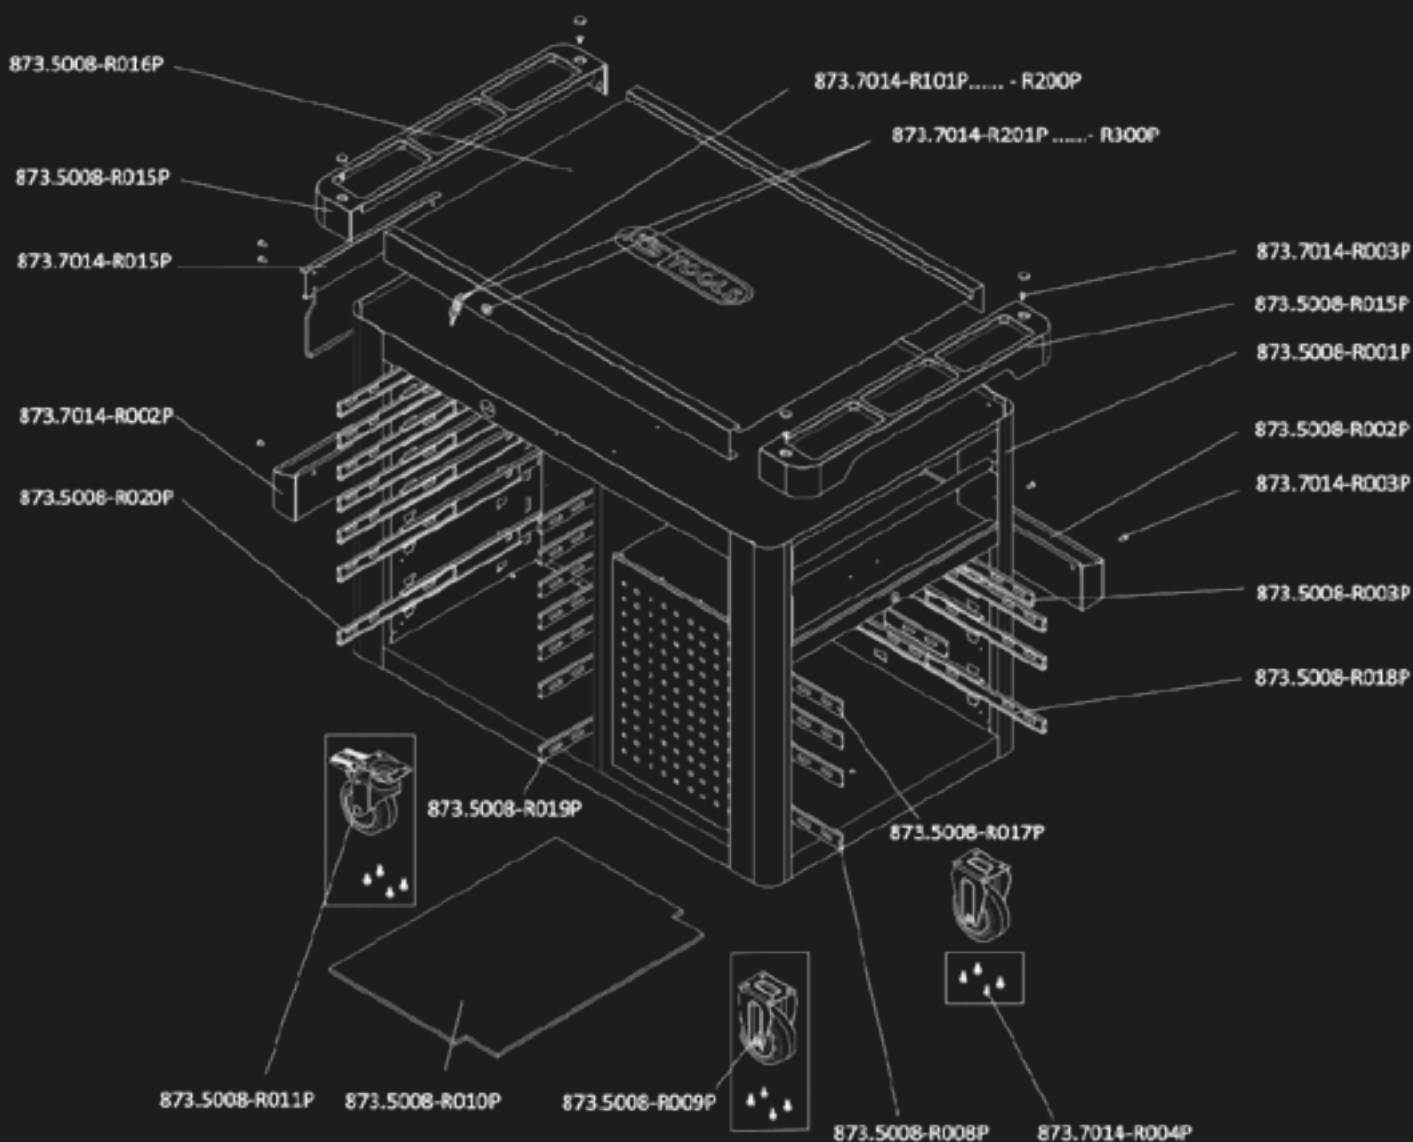

AFTERSALES WARRANTY ON ALL PARTS

Easy exchange

QUICK AVAILABILITY FOR CONTINUOUS PERFORMANCE

P 10

P 15

P 20

P 25

P 30

P 35

P 40

P 45

Single insoles

Individual parts

Accessories