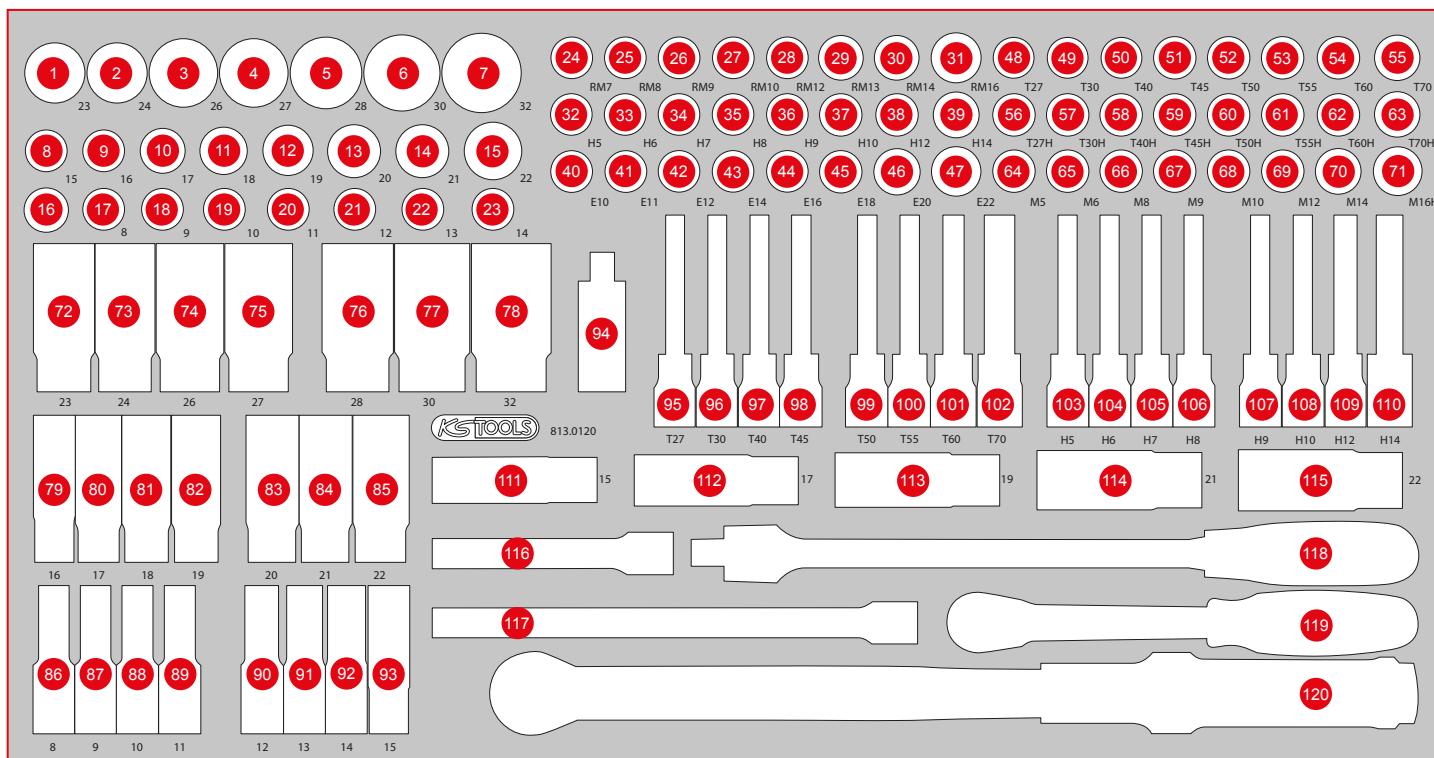

Pos.	Code	Description	pcs	Pos.	Code	Description	pcs	Pos.	Code	Description	pcs
64	911.1340	1/2" Bit socket spline (XZN), M5, 55 mm	1	84	917.1259	1/2" Hexagonal socket, deep, 21 mm	1	105	911.1327	1/2" Bit socket hexagon, long, 7 mm	1
65	911.1341	1/2" Bit socket spline (XZN), M6, 55 mm	1	85	917.1252	1/2" Hexagonal socket, deep, 22 mm	1	106	911.1328	1/2" Bit socket hexagon, long, 8 mm	1
66	911.1342	1/2" Bit socket spline (XZN), M8, 55 mm	1	86	917.1313	1/2" Hexagonal socket, deep, 8 mm	1	107	911.1329	1/2" Bit socket hexagon, long, 9 mm	1
67	911.1313	1/2" Bit socket spline (XZN), M9, 55 mm	1	87	917.1309	1/2" Hexagonal socket, deep, 9 mm	1	108	911.1330	1/2" Bit socket hexagon, long, 10 mm	1
68	911.1343	1/2" Bit socket spline (XZN), M10, 55 mm	1	88	917.1240	1/2" Hexagonal socket, deep, 10 mm	1	109	911.1332	1/2" Bit socket hexagon, long, 12 mm	1
69	911.1344	1/2" Bit socket spline (XZN), M12, 55 mm	1	89	917.1241	1/2" Hexagonal socket, deep, 11 mm	1	110	917.1332	1/2" Bit socket hexagon, long, 14 mm	1
70	911.1345	1/2" Bit socket spline (XZN), M14, 55 mm	1	90	917.1242	1/2" Hexagonal socket, deep, 12 mm	1	111	515.0991	SlimPOWER 1/2" Alloy rim impact socket, 15 mm	1
71	911.1348	1/2" Bit socket spline (XZN) tamperproof, M16, 55 mm	1	91	917.1243	1/2" Hexagonal socket, deep, 13 mm	1	112	515.0992	SlimPOWER 1/2" Alloy rim impact socket, 17 mm	1
72	917.1315	1/2" Hexagonal socket, deep, 23 mm	1	92	917.1244	1/2" Hexagonal socket, deep, 14 mm	1	113	515.0993	SlimPOWER 1/2" Alloy rim impact socket, 19 mm	1
73	917.1257	1/2" Hexagonal socket, deep, 24 mm	1	93	917.1245	1/2" Hexagonal socket, deep, 15 mm	1	114	515.0994	SlimPOWER 1/2" Alloy rim impact socket, 21 mm	1
74	917.1337	1/2" Hexagonal socket, deep, 26 mm	1	94	911.1250	1/2" Universal joint	1	115	515.0995	SlimPOWER 1/2" Alloy rim impact socket, 22 mm	1
75	917.1254	1/2" Hexagonal socket, deep, 27 mm	1	95	911.1523	1/2" Bit socket Torx, long, T27	1	116	911.1202	1/2" Extensions, 125 mm	1
76	917.1338	1/2" Hexagonal socket, deep, 28 mm	1	96	911.1524	1/2" Bit socket Torx, long, T30	1	117	911.1203	1/2" Extensions, 250 mm	1
77	917.1255	1/2" Hexagonal socket, deep, 30 mm	1	97	911.1525	1/2" Bit socket Torx, long, T40	1	118	917.1455	1/2" Flexi head drive handle	1
78	917.1256	1/2" Hexagonal socket, deep, 32 mm	1	98	911.1526	1/2" Bit socket Torx, long, T45	1	119	920.1290	1/2" SlimPOWER Reversible ratchet, 72 teeth	1
79	917.1246	1/2" Hexagonal socket, deep, 16 mm	1	99	911.1527	1/2" Bit socket Torx, long, T50	1	120	516.1442	1/2" ERGOTORQUE® precision torque wrench with rotary mushroom ratchet head, 40-200Nm	1
80	917.1247	1/2" Hexagonal socket, deep, 17 mm	1	100	911.1528	1/2" Bit socket Torx, long, T55	1				
81	917.1248	1/2" Hexagonal socket, deep, 18 mm	1	101	911.1529	1/2" Bit socket Torx, long, T60	1				
82	917.1249	1/2" Hexagonal socket, deep, 19 mm	1	102	911.1517	1/2" Bit socket Torx, long, T70	1				
83	917.1258	1/2" Hexagonal socket, deep, 20 mm	1	103	911.1325	1/2" Bit socket hexagon, long, 5 mm	1				
				104	911.1326	1/2" Bit socket hexagon, long, 6 mm	1