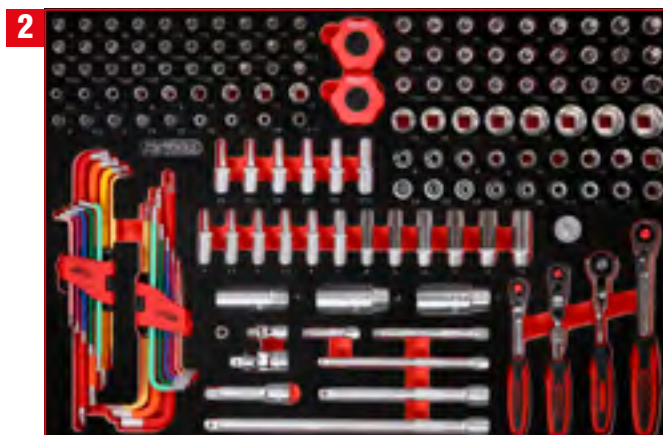

**7 x M
403 pcs**

2.299,⁹⁰ EUR

810.7403

Screwdriver set in
foam insert

811.3024

For a detailed list of tools, see page 192

24

1/4" + 3/8" socket
spanner set in foam insert