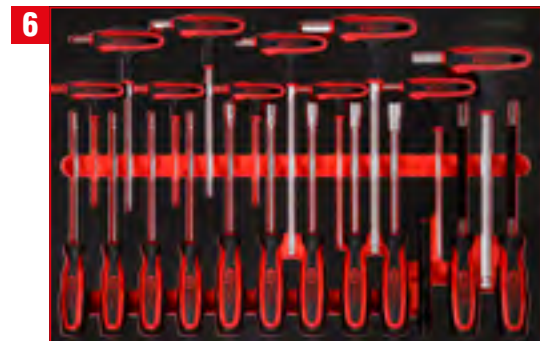

T-handle and screwdriver set in foam insert

811.1022

For a detailed list of tools, see page 194