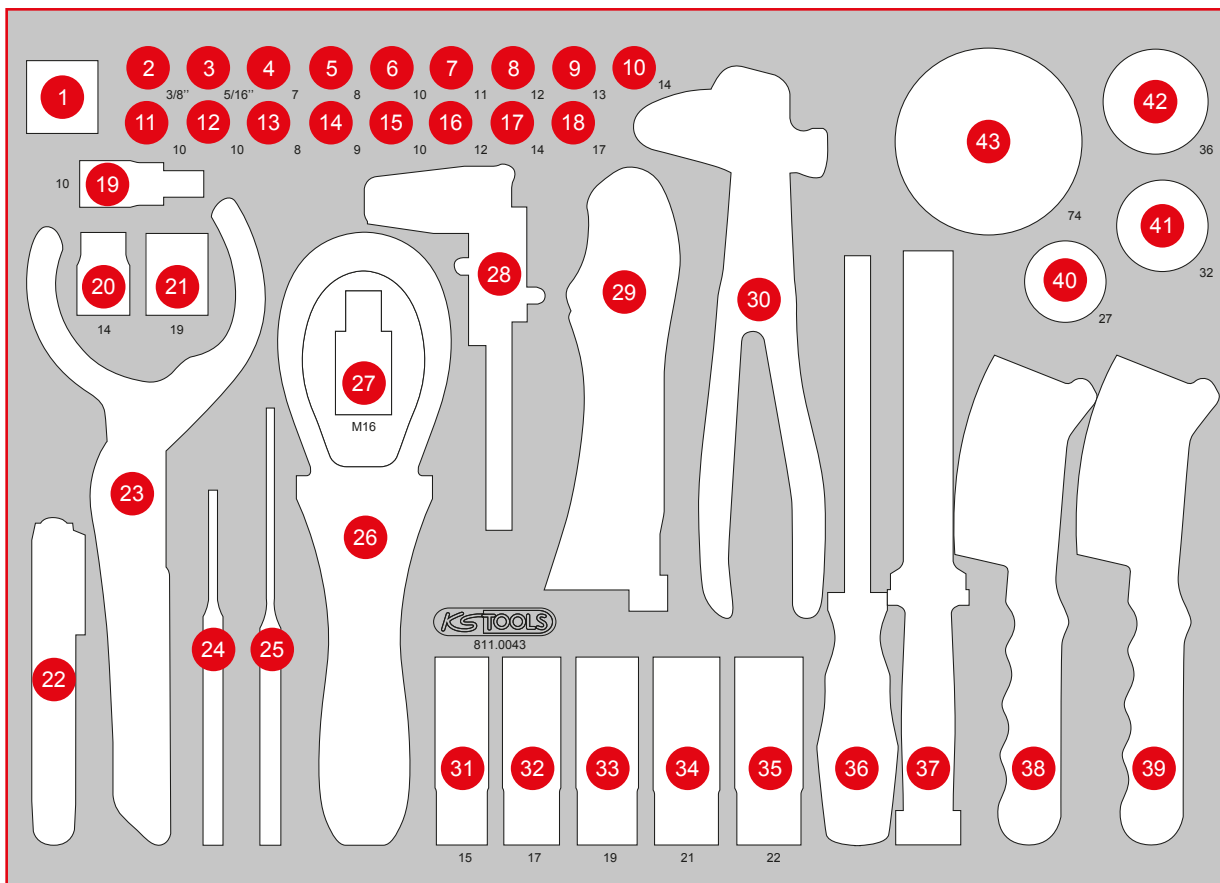

Pos.	Code	Description	pcs	Pos.	Code	Description	pcs	Pos.	Code	Description	pcs
21	150.2155	1/2" Brake calliper socket, pentagon, 19 mm	1	29	115.1175	Round jaw-American type, 175 mm	1	35	515.0995	SlimPOWER 1/2" Alloy rim impact socket, 22 mm	1
22	150.2199	Brake fluid tester	1	30	150.2025	Wheel balance weight pliers, 250 mm	1	36	157.0960	Brake saddle file, extra narrow, 270 mm	1
23	150.9317	Oil filter pliers, 50-125 mm	1	31	515.0991	SlimPOWER 1/2" Alloy rim impact socket, 15 mm	1	37	911.8132	Glass fibre chisel, 22 mm	1
24	156.0114	Pin punch octagonal shaft, mirror polished, Ø 5 mm	1	32	515.0992	SlimPOWER 1/2" Alloy rim impact socket, 17 mm	1	38	201.2335	Steel wire brake saddle brush, 2-row, straight	1
25	156.0122	Pin punch octagonal shaft, mirror polished, extra long, Ø 4 mm	1	33	515.0993	SlimPOWER 1/2" Alloy rim impact socket, 19 mm	1	39	201.2340	Brass wire brake saddle brush, 2-row, curved	1
26	155.5005	Oil filter band wrench, Ø 65-105 mm	1	34	515.0994	SlimPOWER 1/2" Alloy rim impact socket, 21 mm	1	40	150.9217	3/8" Universal Oil filter band wrench, SW 27 mm	1
27	911.1348	1/2" Bit socket spline (XZN) tamperproof, M16, 55 mm	1					41	150.9218	3/8" Universal Oil filter band wrench, SW 32 mm	1
28	300.0535	Brake disk vernier calliper, 0-60 mm, 162 mm	1					42	150.9219	3/8" Universal Oil filter band wrench, SW 36 mm	1
								43	150.9215	3/8" Oil filter wrench, 74,2 mm, 14 grooves	1

P 10
P 15
P 20
P 25
P 30
P 35
P 40
P 45
Accessories Individual parts S XL L M