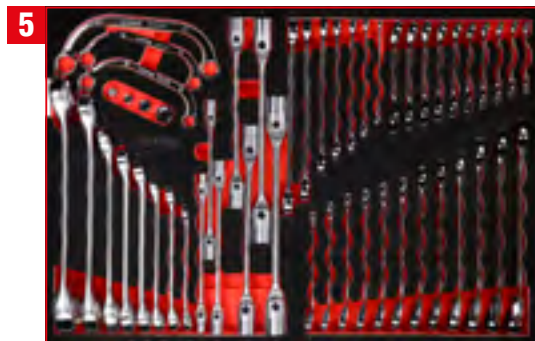

Screw spanner set in foam insert

811.0051

For a detailed list of tools, see page 212