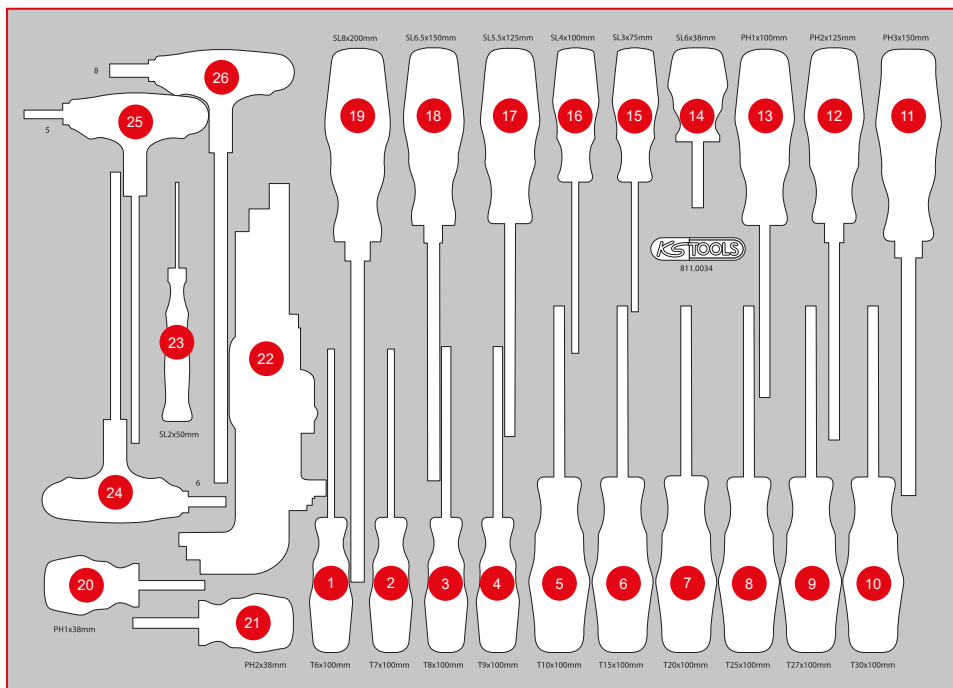

P30

P35

P45

Pos.	Code	Description	pcs
1	159.1134	ERGOTORQUEplus screwdriver, Torx, T6	1
2	159.1135	ERGOTORQUEplus screwdriver, Torx, T7	1
3	159.1030	ERGOTORQUEplus screwdriver, Torx, T8	1
4	159.1031	ERGOTORQUEplus screwdriver, Torx, T9	1
5	159.1032	ERGOTORQUEplus screwdriver, Torx, T10	1
6	159.1033	ERGOTORQUEplus screwdriver, Torx, T15	1
7	159.1034	ERGOTORQUEplus screwdriver, Torx, T20	1
8	159.1035	ERGOTORQUEplus screwdriver, Torx, T25	1
9	159.1036	ERGOTORQUEplus screwdriver, Torx, T27	1
10	159.1037	ERGOTORQUEplus screwdriver, Torx, T30	1
11	159.1024	ERGOTORQUEplus screwdriver for screws PH, PH3, 265 mm	1
12	159.1022	ERGOTORQUEplus screwdriver for screws PH, PH2, 230 mm	1
13	159.1029	ERGOTORQUEplus screwdriver for screws PH, PH1, 205 mm	1
14	159.1001	ERGOTORQUEplus screwdriver for slotted screws, 6 mm, stubby	1
15	159.1002	ERGOTORQUEplus screwdriver for slotted screws, 3 mm, 155 mm	1
16	159.1004	ERGOTORQUEplus screwdriver for slotted screws, 4 mm, 180 mm	1
17	159.1006	ERGOTORQUEplus screwdriver for slotted screws, 5,5 mm, 230 mm	1
18	159.1009	ERGOTORQUEplus screwdriver for slotted screws, 6,5 mm, 255 mm	1
19	159.1011	ERGOTORQUEplus screwdriver for slotted screws, 8 mm, 315 mm	1
20	159.1141	ERGOTORQUEplus screwdriver for screws PH, PH1, stubby	1
21	159.1026	ERGOTORQUEplus screwdriver for screws PH, PH2, stubby	1
22	151.4420	Ball ended hexagon key wrench set, extra long, 9 pcs	9
23	500.7109	Precision screwdriver, slot, 2 mm	1
24	151.8135	T-handle ball ended hexagon key wrench, 6 mm	1
25	151.8134	T-handle ball ended hexagon key wrench, 5 mm	1
26	151.8137	T-handle ball ended hexagon key wrench, 8 mm	1