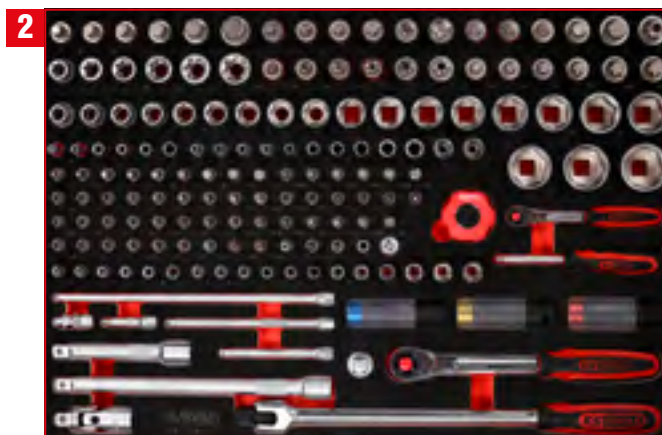

815.8536

Screwdriver set in foam insert

811.3024

For a detailed list of tools, see page 192

IPCS
24

1/4" + 1/2" socket spanner set in foam insert

811.0167

For a detailed list of tools, see page 148