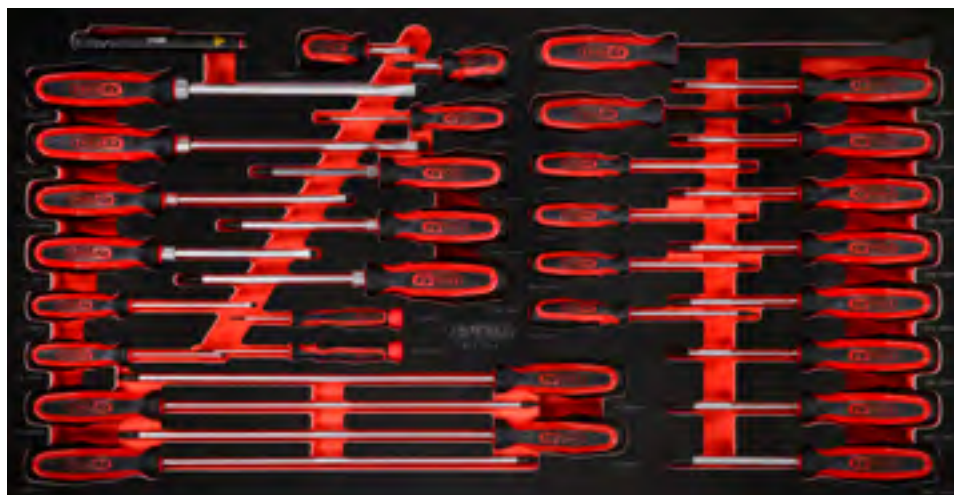

813.1033

L Screwdriver set

249,90 EUR

Pos.	Code	Description	pcs
1	150.4370	perfectLight torch 85 lumen	1
2	159.1012	ERGOTORQUEplus screwdriver for slotted screws, 10 mm, 315 mm long	1
3	159.1011	ERGOTORQUEplus screwdriver for slotted screws, 8 mm, 315 mm long	1
4	159.1009	ERGOTORQUEplus screwdriver for slotted screws, 6,5 mm, 255 mm long	1
5	159.1006	ERGOTORQUEplus screwdriver for slotted screws, 5,5 mm, 230 mm long	1
6	159.1004	ERGOTORQUEplus screwdriver for slotted screws, 4 mm, 180 mm long	1
7	159.1002	ERGOTORQUEplus screwdriver for slotted screws, 3 mm, 155 mm long	1
8	159.1261	ERGOTORQUEplus screwdriver, Torx, T20, long	1
9	159.1262	ERGOTORQUEplus screwdriver, Torx, T25, long	1
10	159.1001	ERGOTORQUEplus screwdriver for slotted screws, short, 6 mm	1
11	159.1026	ERGOTORQUEplus screwdriver, Torx, short, PH2	1
12	159.1027	ERGOTORQUEplus screwdriver, Torx, PH0, 155 mm	1
13	159.1029	ERGOTORQUEplus screwdriver, Torx, PH1, 205 mm	1
14	159.1022	ERGOTORQUEplus screwdriver, Torx, PH2, 230 mm	1
15	159.1024	ERGOTORQUEplus screwdriver, Torx, PH3, 265 mm	1
16	500.7109	Precision screwdriver, slot, 2 mm	1
17	500.7831	Precision screwdriver, PHILLIPS, PH00 x 2,0 mm	1
18	159.1263	ERGOTORQUEplus screwdriver, Torx, T27, long	1
19	159.1264	ERGOTORQUEplus screwdriver, Torx, T30, long	1
20	911.8102	Pry bar, 15 x 185 mm	1
21	911.8101	Pry bar, 11 x 115 mm	1
22	159.1134	ERGOTORQUEplus screwdriver, Torx, T6	1
23	159.1135	ERGOTORQUEplus screwdriver, Torx, T7	1
24	159.1030	ERGOTORQUEplus screwdriver, Torx, T8	1
25	159.1031	ERGOTORQUEplus screwdriver, Torx, T9	1
26	159.1032	ERGOTORQUEplus screwdriver, Torx, T10	1
27	159.1033	ERGOTORQUEplus screwdriver, Torx, T15	1
28	159.1034	ERGOTORQUEplus screwdriver, Torx, T20	1
29	159.1035	ERGOTORQUEplus screwdriver, Torx, T25	1
30	159.1036	ERGOTORQUEplus screwdriver, Torx, T27	1
31	159.1037	ERGOTORQUEplus screwdriver, Torx, T30	1
32	159.1038	ERGOTORQUEplus screwdriver, Torx, T40	1
33	159.1136	ERGOTORQUEplus screwdriver, Torx, T45	1

P 10
P 15
P 20
P 25
P 30
P 35
P 40
P 45
Individual parts S XL L M
Accessories