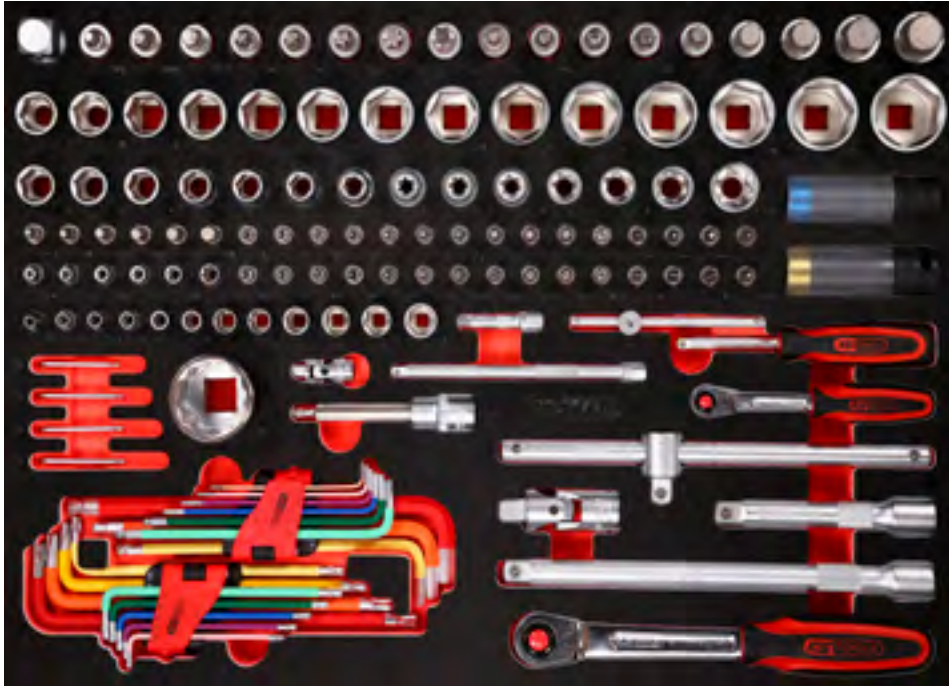

811.1137

M 1/4" + 1/2" socket spanner set