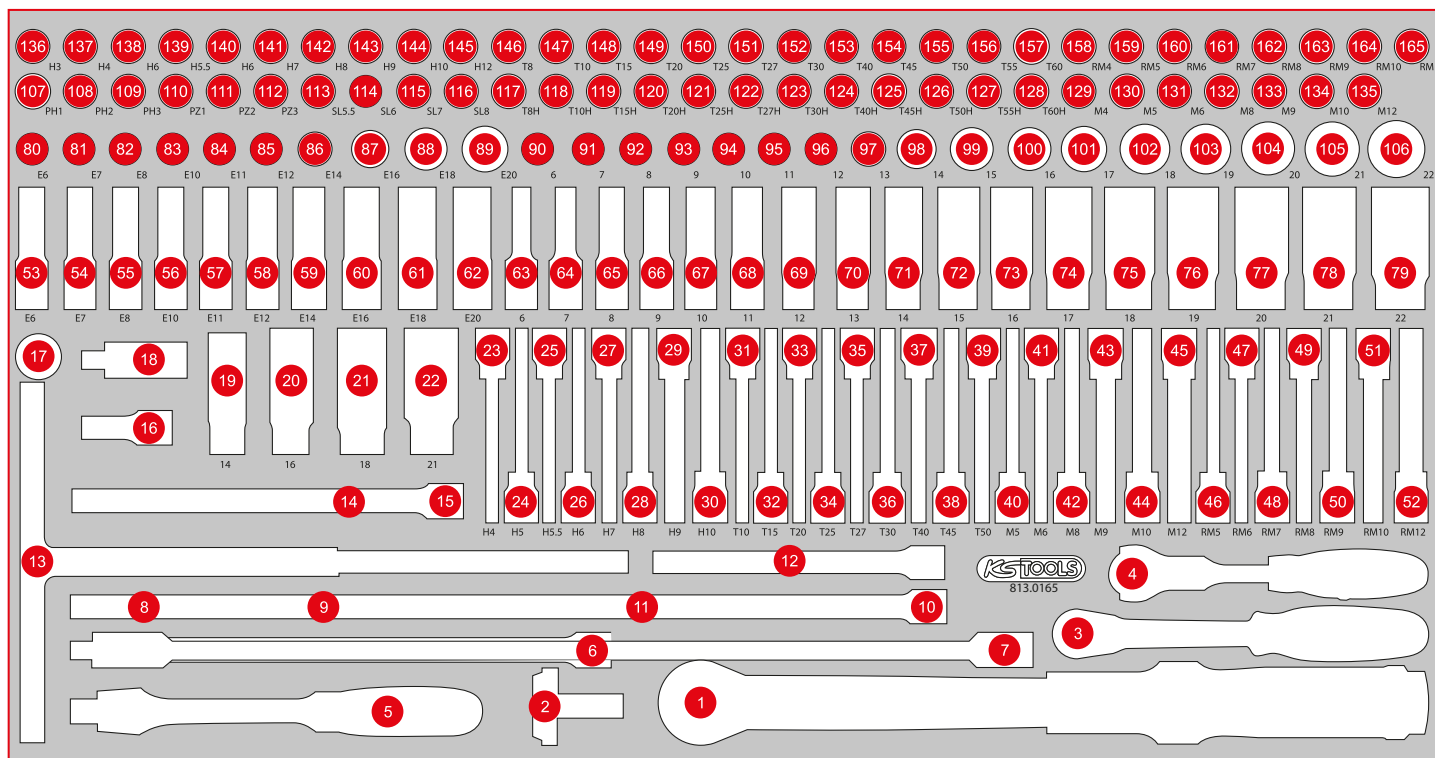

Pos.	Code	Description	pcs	Pos.	Code	Description	pcs	Pos.	Code	Description	pcs
85	911.4320	3/8" Torx E Socket, E12	1	115	911.3944	3/8" Bit socket slot 7 mm	1	144	917.3857	3/8" Bit socket hexagon, 10 mm	1
86	911.4321	3/8" Torx E Socket, E14	1	116	911.3880	3/8" Bit socket slot, 8 mm	1	145	911.3862	3/8" Bit socket hexagon, 12 mm	1
87	911.4343	3/8" Torx E Socket, E16	1	117	917.3929	3/8" Bit socket Torx tamperproof, TB8	1	146	911.3934	3/8" Bit socket Torx, T8	1
88	911.4344	3/8" Torx E Socket, E18	1	118	911.3960	3/8" Bit socket Torx tamperproof, TB10	1	147	911.3887	3/8" Bit socket Torx, T10	1
89	911.4345	3/8" Torx E Socket, E20	1	119	911.3961	3/8" Bit socket Torx tamperproof, TB15	1	148	911.3869	3/8" Bit socket Torx, T15	1
90	917.3806	3/8" Hexagonal socket, 6 mm	1	120	911.3962	3/8" Bit socket Torx tamperproof, TB20	1	149	911.3870	3/8" Bit socket Torx, T20	1
91	917.3807	3/8" Hexagonal socket, 7 mm	1	121	911.3963	3/8" Bit socket Torx tamperproof, TB25	1	150	911.3871	3/8" Bit socket Torx, T25	1
92	917.3808	3/8" Hexagonal socket, 8 mm	1	122	911.3964	3/8" Bit socket Torx tamperproof, TB27	1	151	911.3872	3/8" Bit socket Torx, T27	1
93	917.3809	3/8" Hexagonal socket, 9 mm	1	123	911.3965	3/8" Bit socket Torx tamperproof, TB30	1	152	911.3873	3/8" Bit socket Torx, T30	1
94	917.3810	3/8" Hexagonal socket, 10 mm	1	124	911.3966	3/8" Bit socket Torx tamperproof, TB40	1	153	911.3874	3/8" Bit socket Torx, T40	1
95	917.3811	3/8" Hexagonal socket, 11 mm	1	125	911.3967	3/8" Bit socket Torx tamperproof, TB45	1	154	911.3885	3/8" Bit socket Torx, T45	1
96	917.3812	3/8" Hexagonal socket, 12 mm	1	126	911.3968	3/8" Bit socket Torx tamperproof, TB50	1	155	911.3884	3/8" Bit socket Torx, T50	1
97	917.3813	3/8" Hexagonal socket, 13 mm	1	127	911.3969	3/8" Bit socket Torx tamperproof, TB55	1	156	911.3888	3/8" Bit socket Torx, T55	1
98	917.3814	3/8" Hexagonal socket, 14 mm	1	128	911.3970	3/8" Bit socket Torx tamperproof, TB60	1	157	911.3889	3/8" Bit socket Torx, T60	1
99	917.3815	3/8" Hexagonal socket, 15 mm	1	129	911.3918	3/8" Bit socket spline (XZN), M4	1	158	917.3921	3/8" RIBE® Bit socket, M4	1
100	917.3816	3/8" Hexagonal socket, 16 mm	1	130	911.3915	3/8" Bit socket spline (XZN), M5	1	159	917.3922	3/8" RIBE® Bit socket, M5	1
101	917.3817	3/8" Hexagonal socket, 17 mm	1	131	911.3916	3/8" Bit socket spline (XZN), M6	1	160	917.3923	3/8" RIBE® Bit socket, M6	1
102	917.3818	3/8" Hexagonal socket, 18 mm	1	132	911.3917	3/8" Bit socket spline (XZN), M8	1	161	917.3924	3/8" RIBE® Bit socket, M7	1
103	917.3819	3/8" Hexagonal socket, 19 mm	1	133	917.3901	3/8" Bit socket spline (XZN), M9	1	162	917.3925	3/8" RIBE® Bit socket, M8	1
104	917.3820	3/8" Hexagonal socket, 20 mm	1	134	911.3920	3/8" Bit socket spline (XZN), M10	1	163	917.3926	3/8" RIBE® Bit socket, M9	1
105	917.3821	3/8" Hexagonal socket, 21 mm	1	135	917.3903	3/8" Bit socket spline (XZN), M12	1	164	917.3927	3/8" RIBE® Bit socket, M10	1
106	917.3822	3/8" Hexagonal socket, 22 mm	1	136	911.3863	3/8" Bit socket hexagon, 3 mm	1	165	917.3928	3/8" RIBE® Bit socket, M12	1
107	911.3875	3/8" Bit socket, PH1	1	137	911.3864	3/8" Bit socket hexagon, 4 mm	1				
108	911.3876	3/8" Bit socket, PH2	1	138	911.3865	3/8" Bit socket hexagon, 5 mm	1				
109	911.3877	3/8" Bit socket, PH3	1	139	911.38655	3/8" Bit socket hexagon, 5,5 mm	1				
110	911.3881	3/8" Bit socket, PZ1	1	140	911.3866	3/8" Bit socket hexagon, 6 mm	1				
111	911.3882	3/8" Bit socket, PZ2	1	141	911.3867	3/8" Bit socket hexagon, 7 mm	1				
112	911.3883	3/8" Bit socket, PZ3	1	142	911.3868	3/8" Bit socket hexagon, 8 mm	1				
113	911.3878	3/8" Bit socket slot, 5,5 mm	1	143	917.3969	3/8" Bit socket hexagon, 9 mm	1				
114	911.3943	3/8" Bit socket slot 6 mm	1