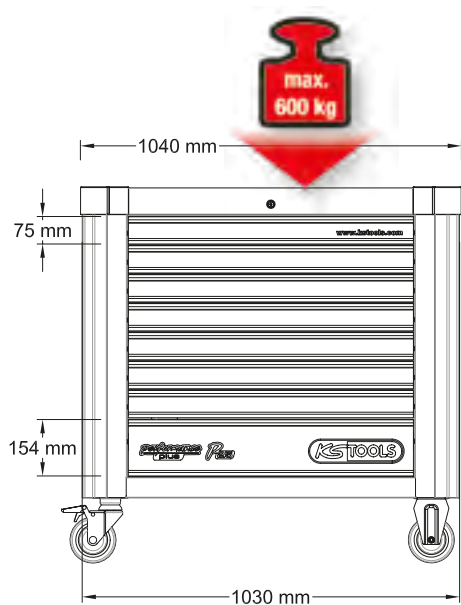

- 1
- 2
- 3
- 4 ← 7×75 mm
- 5
- 6
- 7
- 8 ← 1×154 mm