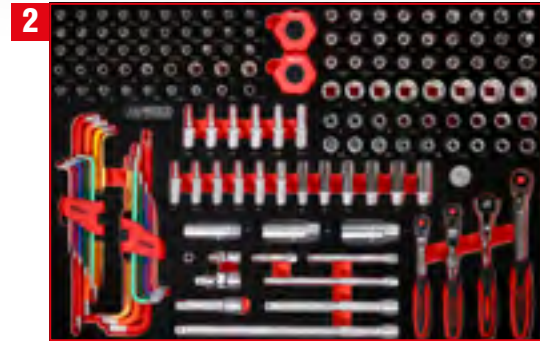

BUNDLE PRICE!
10 x M, 2 x S
549 pcs
5.179,⁹⁰ EUR
835.12549

Screwdriver set in foam insert

811.0024

For a detailed list of tools, see page 186

1/4" + 3/8" socket spanner set in foam insert

811.0156

For a detailed list of tools, see page 144