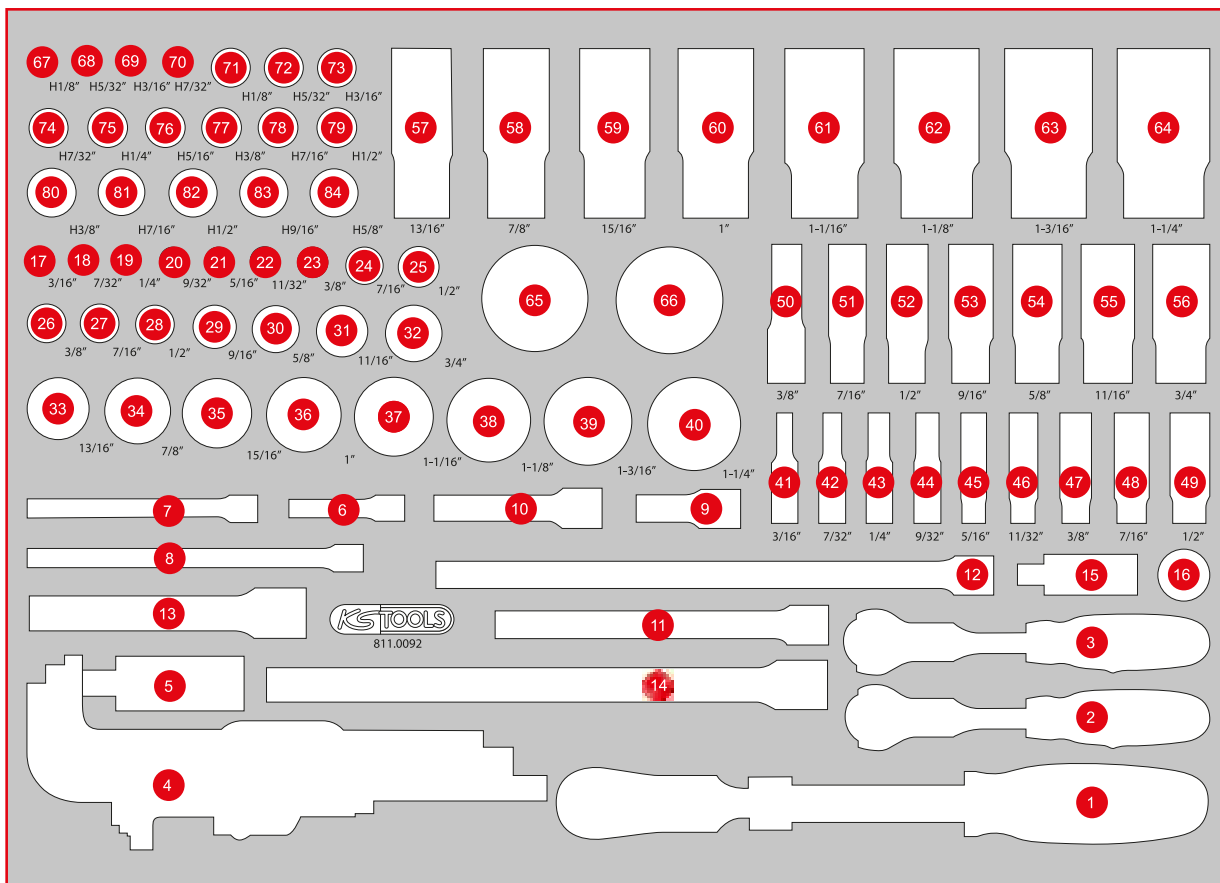

P 10
P 15
P 20
P 25
P 30
P 35
P 40
P 45
Individual parts S XL L M
Accessories

811.0092

M 1/4" + 3/8" + 1/2" Socket spanner set

389,90
EUR

92

568 x 398

Pos.	Code	Description	pcs	Pos.	Code	Description	pcs	Pos.	Code	Description	pcs
1	914.1220	1/2" SlimPOWER Telescopic reversible ratchet, 72 teeth	1	13	911.1202	1/2" Extensions, 125 mm	1	28	911.4000	3/8" 12 Point socket, 1/2"	1
2	914.3815	3/8" MODIFIX mini T-handle swivel head ratchet, 72 teeth, 0° + 90°	1	14	911.1203	1/2" Extensions, 250 mm	1	29	911.4001	3/8" 12 Point socket, 9/16"	1
3	914.1405	1/4" MODIFIX mini T-handle swivel head ratchet, 72 teeth	1	15	911.3850	3/8" Universal joint	1	30	911.4003	3/8" 12 Point socket, 5/8"	1
4	151.4520	KBall ended hexagon key wrench set, extra long, 9 pcs, imperial	9	16	911.3826	3/8" Sliding / reducing adaptor, 1/2"F x 3/8"M	1	31	911.4004	3/8" 12 Point socket, 11/16"	1
5	911.1250	1/2" Universal joint	1	17	917.1474	1/4" 12 Point socket, 3/16"	1	32	911.4005	3/8" 12 Point socket, 3/4"	1
6	911.1423	1/4" Extension with hexagon drive, 50 mm	1	18	917.1475	1/4" 12 Point socket, 7/32"	1	33	917.1380	1/2" 12 Point socket, 13/16"	1
7	911.1424	1/4" Extension with hexagon drive, 100 mm	1	19	917.1476	1/4" 12 Point socket, 1/4"	1	34	917.1381	1/2" 12 Point socket, 7/8"	1
8	911.1451	1/4" Extension with hexagon drive, 150 mm	1	20	917.1477	1/4" 12 Point socket, 9/32"	1	35	917.1382	1/2" 12 Point socket, 15/16"	1
9	911.3852	3/8" Extension with knurling, 45 mm	1	21	917.1478	1/4" 12 Point socket, 5/16"	1	36	917.1383	1/2" 12 Point socket, 1"	1
10	911.3801	3/8" Extension with knurling, 75 mm	1	22	917.1479	1/4" 12 Point socket, 11/32"	1	37	917.1384	1/2" 12 Point socket, 1.1/16"	1
11	911.3802	3/8" Extension with knurling, 150 mm	1	23	917.1480	1/4" 12 Point socket, 3/8"	1	38	917.1385	1/2" 12 Point socket, 1.1/8"	1
12	911.3803	3/8" Extension with knurling, 250 mm	1	24	917.1481	1/4" 12 Point socket, 7/16"	1	39	917.1386	1/2" 12 Point socket, 1.3/16"	1
				25	917.1482	1/4" 12 Point socket, 1/2"	1	40	917.1387	1/2" 12 Point socket, 1.1/4"	1
				26	917.3851	3/8" 12 Point socket, 3/8"	1	41	917.1565	1/4" 12 Point socket deep 3/16"	1
				27	917.3852	3/8" 12 Point socket, 7/16"	1	42	917.1566	1/4" 12 Point socket deep 7/32"	1