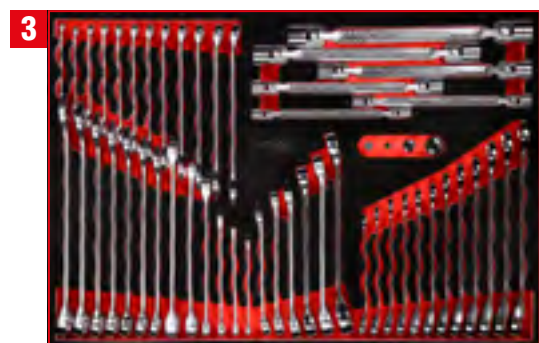

Screw spanner set in foam insert

811.0053

For a detailed list of tools, see page 214