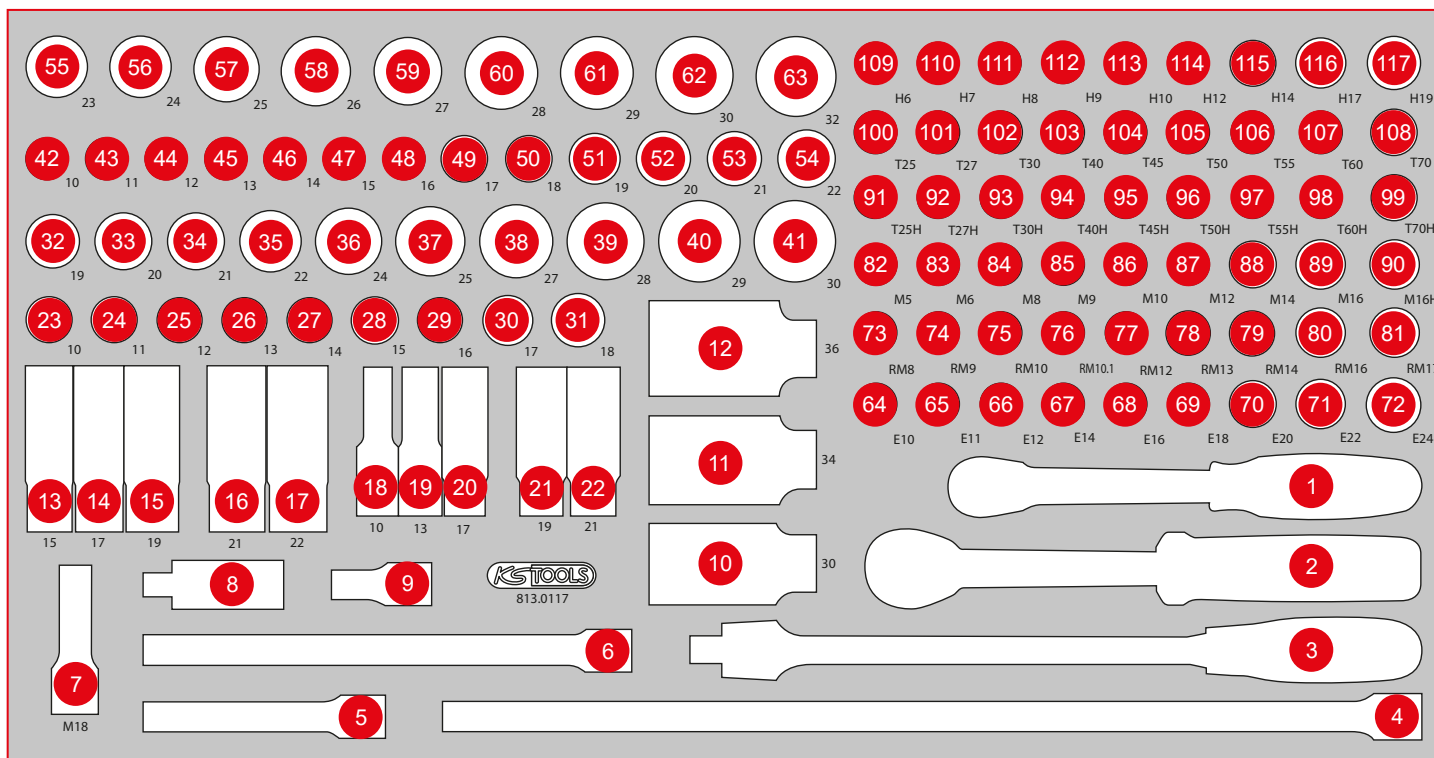

Pos.	Code	Description	pcs	Pos.	Code	Description	pcs	Pos.	Code	Description	pcs
61	917.1345	1/2" Hexagonal socket, 29 mm	1	81	911.5306	1/2" Bit socket spline (XZN), M17, 55 mm	1	100	911.1362	1/2" Bit socket Torx, T25	1
62	917.1230	1/2" Hexagonal socket, 30 mm	1	82	911.1340	1/2" Bit socket spline (XZN), M5, 55 mm	1	101	911.1363	1/2" Bit socket Torx, T27	1
63	917.1232	1/2" Hexagonal socket, 32 mm	1	83	911.1341	1/2" Bit socket spline (XZN), M6, 55 mm	1	102	911.1364	1/2" Bit socket Torx, T30	1
64	911.4333	1/2" Torx E Socket, E10	1	84	911.1342	1/2" Bit socket spline (XZN), M8, 55 mm	1	103	911.1365	1/2" Bit socket Torx, T40	1
65	911.4334	1/2" Torx E Socket, E11	1	85	911.1313	1/2" Bit socket spline (XZN), M9, 55 mm	1	104	911.1366	1/2" Bit socket Torx, T45	1
66	911.4335	1/2" Torx E Socket, E12	1	86	911.1343	1/2" Bit socket spline (XZN), M10, 55 mm	1	105	911.1367	1/2" Bit socket Torx, T50	1
67	911.4336	1/2" Torx E Socket, E14	1	87	911.1344	1/2" Bit socket spline (XZN), M12, 55 mm	1	106	911.1368	1/2" Bit socket Torx, T55	1
68	911.4322	1/2" Torx E Socket, E16	1	88	911.1345	1/2" Bit socket spline (XZN), M14, 55 mm	1	107	911.1369	1/2" Bit socket Torx, T60	1
69	911.4323	1/2" Torx E Socket, E18	1	89	911.1346	1/2" Bit socket spline (XZN), M16, 55 mm	1	108	911.1370	1/2" Bit socket Torx, T70	1
70	911.4324	1/2" Torx E Socket, E20	1	90	911.1348	1/2" Bit socket spline (XZN) tamperproof, M16, 55 mm	1	109	911.1306	1/2" Bit socket hexagon, short, 6 mm	1
71	911.4325	1/2" Torx E Socket, E22	1	91	911.1372	1/2" Bit socket Torx tamperproof, TB25	1	110	911.1307	1/2" Bit socket hexagon, short, 7 mm	1
72	911.4326	1/2" Torx E Socket, E24	1	92	911.1373	1/2" Bit socket Torx tamperproof, TB27	1	111	911.1308	1/2" Bit socket hexagon, short, 8 mm	1
73	911.4514	Bit socket for RIBE screws, M8, length 55 mm	1	93	911.1374	1/2" Bit socket Torx tamperproof, TB30	1	112	911.1309	1/2" Bit socket hexagon, short, 9 mm	1
74	911.4515	Bit socket for RIBE screws, M9, length 55 mm	1	94	911.1375	1/2" Bit socket Torx tamperproof, TB40	1	113	911.1310	1/2" Bit socket hexagon, short, 10 mm	1
75	911.4516	Bit socket for RIBE screws, M10, length 55 mm	1	95	911.1376	1/2" Bit socket Torx tamperproof, TB45	1	114	911.1312	1/2" Bit socket hexagon, short, 12 mm	1
76	911.4551	Bit socket for RIBE screws, M10.1, length 55 mm	1	96	911.1377	1/2" Bit socket Torx tamperproof, TB50	1	115	911.1314	1/2" Bit socket hexagon, short, 14 mm	1
77	911.4517	Bit socket for RIBE screws, M12, length 55 mm	1	97	911.1378	1/2" Bit socket Torx tamperproof, TB55	1	116	911.1317	1/2" Bit socket hexagon, short, 17 mm	1
78	911.4518	Bit socket for RIBE screws, M13, length 55 mm	1	98	911.1379	1/2" Bit socket Torx tamperproof, TB60	1	117	911.1319	1/2" Bit socket hexagon, short, 19 mm	1
79	911.4519	Bit socket for RIBE screws, M14, length 55 mm	1	99	911.1380	1/2" Bit socket Torx tamperproof, TB70	1				
80	911.4552	Bit socket for RIBE screws, M16, length 55 mm	1								

P 10
P 15
P 20
P 25
P 30
P 35
P 40
P 45
Individual parts S XL L M
Accessories