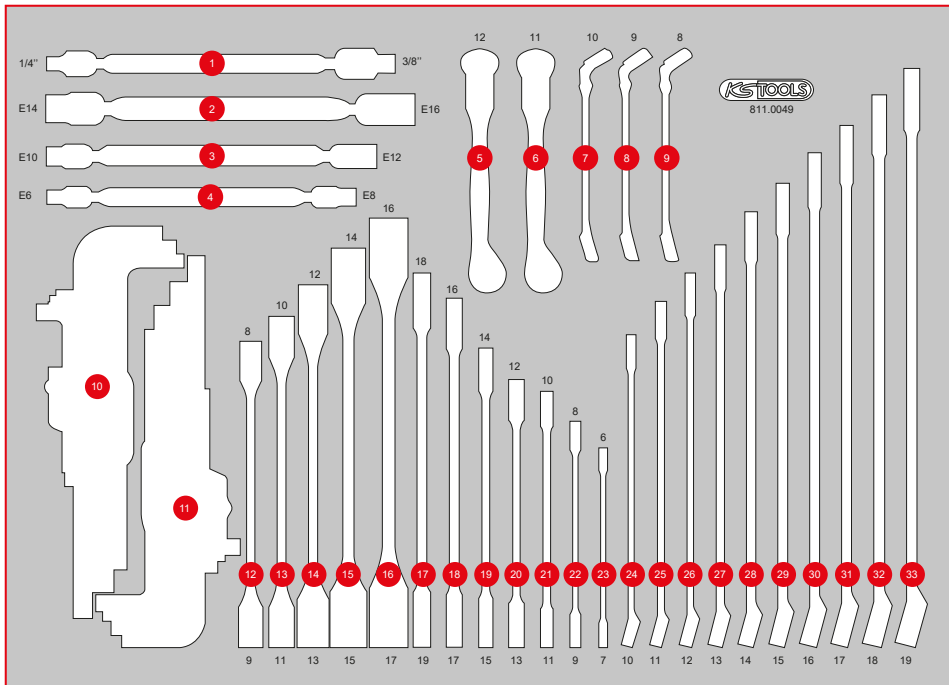

811.0049

M Screw spanner set

409,90
EUR

568 x 398

P10

P10TC

P15

P20

P30

P35

P45

Pos.	Code	Description	pcs
1	517.0338	Double-joint-spanner for 1/4" and 3/8" sockets	1
2	517.0333	Double revolving head spanner for Torx E profile, E14 x E16	1
3	517.0332	Double revolving head spanner for Torx E profile, E10 x E12	1
4	517.0330	Double revolving head spanner for Torx E profile, E6 x E8	1
5	518.0382	CHROMEplus Open double ring spanner, with flexible joint, 12 mm	1
6	518.0381	CHROMEplus Open double ring spanner, with flexible joint, 11 mm	1
7	518.0380	CHROMEplus Open double ring spanner, with flexible joint, 10 mm	1
8	518.0379	CHROMEplus Open double ring spanner, with flexible joint, 9 mm	1
9	518.0378	CHROMEplus Open double ring spanner, with flexible joint, 8 mm	1
10	151.4420	Ball ended hexagon key wrench set, extra long, 9 pcs	9
11	151.5210	Ball head Torx angled socket wrench set, extra long, 9 pcs	9
12	517.0301	Double revolving head spanner, 8 x 9 mm	1
13	517.0302	Double revolving head spanner, 10 x 11 mm	1
14	517.0303	Double revolving head spanner, 12 x 13 mm	1
15	517.0304	Double revolving head spanner, 14 x 15 mm	1
16	517.0305	Double revolving head spanner, 16 x 17 mm	1
17	920.0418	ULTIMATEplus Double ring ended spanner, 18 x 19 mm	1
18	920.0416	ULTIMATEplus Double ring ended spanner, 16 x 17 mm	1
19	920.0414	ULTIMATEplus Double ring ended spanner, 14 x 15 mm	1
20	920.0412	ULTIMATEplus Double ring ended spanner, 12 x 13 mm	1
21	920.0410	ULTIMATEplus Double ring ended spanner, 10 x 11 mm	1
22	920.0408	ULTIMATEplus Double ring ended spanner, 8 x 9 mm	1
23	920.0406	ULTIMATEplus Double ring ended spanner, 6 x 7 mm	1
24	519.0650	CHROMEplus Combination spanner, extra long, 10 mm	1
25	519.0651	CHROMEplus Combination spanner, extra long, 11 mm	1
26	519.0652	CHROMEplus Combination spanner, extra long, 12 mm	1
27	519.0653	CHROMEplus Combination spanner, extra long, 13 mm	1
28	519.0654	CHROMEplus Combination spanner, extra long, 14 mm	1
29	519.0655	CHROMEplus Combination spanner, extra long, 15 mm	1
30	519.0656	CHROMEplus Combination spanner, extra long, 16 mm	1
31	519.0657	CHROMEplus Combination spanner, extra long, 17 mm	1
32	519.0658	CHROMEplus Combination spanner, extra long, 18 mm	1
33	519.0659	CHROMEplus Combination spanner, extra long, 19 mm	1