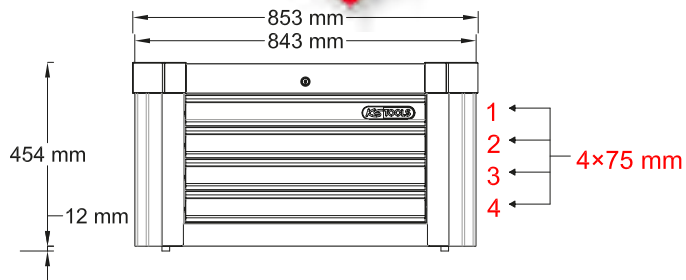

549,⁹⁰
EUR

DUO Lock Brilliant
locking system

Four drawers each
load capacity up to 50 kg

Stable
ball bearing

Stainless steel surface

Lock
lockable

Stable grip
easy to transport

Integrated
corner protection