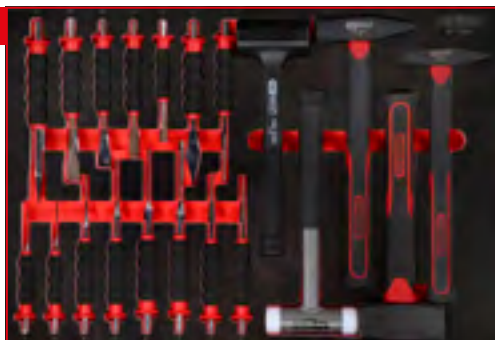

7

IPCS
34

Spanner set in foam insert

821.0034

For a detailed list of tools, see page 288

8

IPCS
20

Hammer and chisel set in foam insert