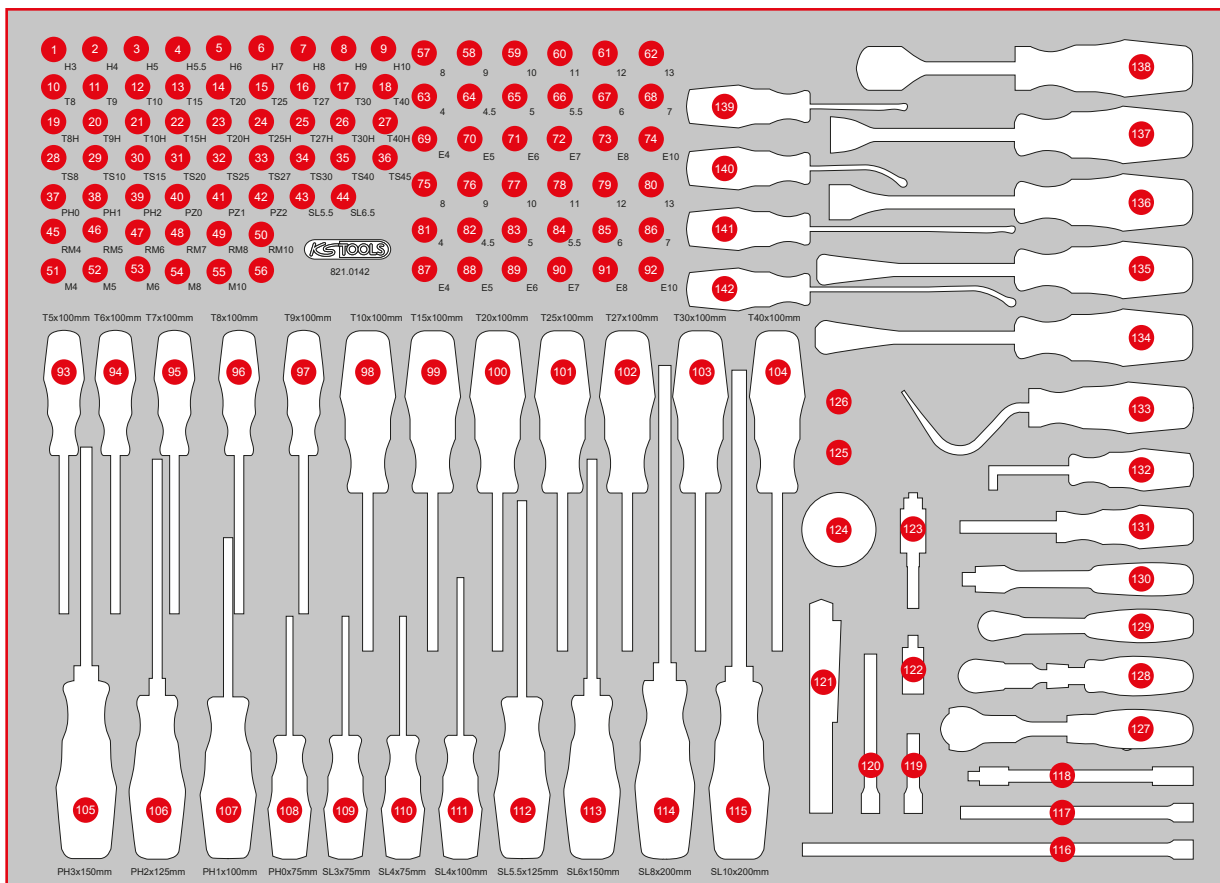

Pos.	Code	Description	pcs	Pos.	Code	Description	pcs	Pos.	Code	Description	pcs
81	917.1404	1/4" Hexagonal socket, 4 mm	1	107	159.1029	ERGOTORQUEplus screwdriver for screws PH1, L = 205 mm	1	127	914.1405	1/4" MODIFIX mini T-handle swivel head ratchet, 72 teeth	1
82	917.14045	1/4" Hexagonal socket, 4,5 mm	1	108	159.1027	ERGOTORQUEplus screwdriver for screws PH0, L = 155 mm	1	128	914.1420	1/4" SlimPOWER telescopic-joint reversible ratchet, 72 teeth	1
83	917.1405	1/4" Hexagonal socket, 5 mm	1	109	159.1002	ERGOTORQUEplus screwdriver for slotted screws, 3 mm, L = 155 mm	1	129	920.1490	1/4" SlimPOWER Reversible ratchet, 72 teeth	1
84	917.14055	1/4" Hexagonal socket, 5,5 mm	1	110	159.1003	ERGOTORQUEplus screwdriver for slotted screws, 4 mm, L = 155 mm	1	130	917.1488	1/4" Flexi head drive handle	1
85	917.1406	1/4" Hexagonal socket, 6 mm	1	111	159.1004	ERGOTORQUEplus screwdriver for slotted screws, 4 mm, L = 180 mm	1	131	911.1434	1/4" Square drive screwdriver, 150 mm	1
86	917.1407	1/4" Hexagonal socket, 7 mm	1	112	159.1006	ERGOTORQUEplus screwdriver for slotted screws, 5,5 mm, L = 230 mm	1	132	550.1048	Hook, 90° offset	1
87	911.4313	1/4" Torx E Socket, E4	1	113	159.1009	ERGOTORQUEplus screwdriver for slotted screws, 6,5 mm, L = 255 mm	1	133	550.1073	Hook, large, sickle	1
88	911.4314	1/4" Torx E Socket, E5	1	114	159.1011	ERGOTORQUEplus screwdriver for slotted screws, 8 mm, L = 315 mm	1	134	140.2373	Clip remover short, length 245 mm, opening 10 mm	1
89	911.4315	1/4" Torx E Socket, E6	1	115	159.1012	ERGOTORQUEplus screwdriver for slotted screws, 10 mm, L = 315 mm	1	135	140.2371	Clip remover short, length 245 mm, opening 4 mm	1
90	911.4316	1/4" Torx E Socket, E7	1	116	911.1504	1/4" Extension with hexagon drive, 250 mm	1	136	140.2615	Clip remover, short 9 mm	1
91	911.4317	1/4" Torx E Socket, E8	1	117	911.1451	1/4" Extension with hexagon drive, 150 mm	1	137	140.2616	Clip remover, short 7,5 mm	1
92	911.4332	1/4" Torx E Socket, E10	1	118	911.1422	1/4" Flexible Extensions, 150 mm	1	138	907.2222	Gasket scraper, 25 x 200 mm	1
93	159.1133	ERGOTORQUEplus screwdriver, Torx T5	1	119	911.1423	1/4" Extension with hexagon drive, 50 mm	1	139	140.2613	Panel lever 3 x 63 mm, bent	1
94	159.1134	ERGOTORQUEplus screwdriver, Torx T6	1	120	911.1424	1/4" Extension with hexagon drive, 100 mm	1	140	140.2611	Panel lever 3 x 63 mm	1
95	159.1135	ERGOTORQUEplus screwdriver, Torx T7	1	121	150.4370	perfectLight torch 85 lumen	1	141	140.2612	Panel lever 3 x 133 mm	1
96	159.1030	ERGOTORQUEplus screwdriver, Torx, T8	1	122	911.1450	1/4" Universal joint	1	142	140.2614	Panel lever 3 x 133 mm, bent	1
97	159.1031	ERGOTORQUEplus screwdriver, Torx, T9	1	123	514.1126	2in1 quick-replacement bit holder	1				
98	159.1032	ERGOTORQUEplus screwdriver, Torx, T10	1	124	914.1410	1/4" HandReversible ratchet	1				
99	159.1033	ERGOTORQUEplus screwdriver, Torx, T15	1	125	911.3897	3/8" Reducing adaptor, 3/8" F x 1/4" M	1				
100	159.1034	ERGOTORQUEplus screwdriver, Torx, T20	1	126	911.1494	Adaptor, 1/4"Mx3/8"F	1				
101	159.1035	ERGOTORQUEplus screwdriver, Torx, T25	1								
102	159.1036	ERGOTORQUEplus screwdriver, Torx, T27	1								
103	159.1037	ERGOTORQUEplus screwdriver, Torx, T30	1								
104	159.1038	ERGOTORQUEplus screwdriver, Torx, T40	1								
105	159.1024	ERGOTORQUEplus screwdriver for screws PH3, L = 265 mm	1								
106	159.1022	ERGOTORQUEplus screwdriver for screws PH2, L = 230 mm	1