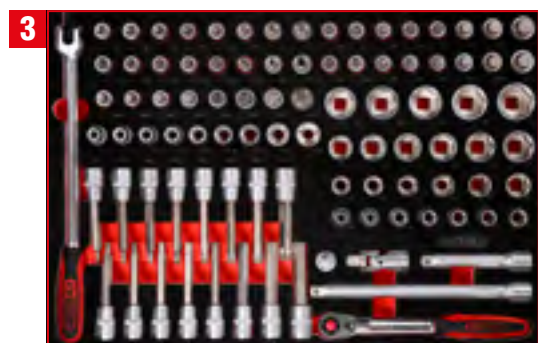

1/2" socket spanner set in foam insert

811.0095

For a detailed list of tools, see page 158