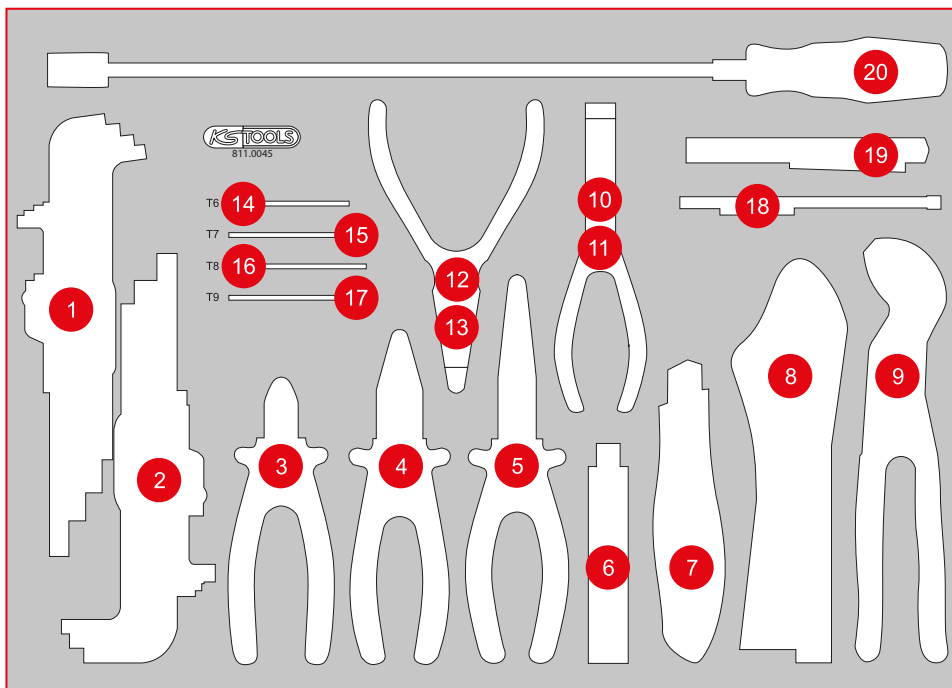

P 10
P 15
P 20
P 25
P 30
P 35
P 40
P 45
M
L
XL
S
Individual parts
Accessories

811.0045

M Pliers and angle spanner set

369,90
EUR

Pos.	Code	Description	pcs
1	151.5210	Ball head Torx angled socket wrench set, extra long, 9 pcs	9
2	151.4420	Ball ended hexagon key wrench set, extra long, 9 pcs	9
3	115.1012	ERGOTORQUE diagonal side cutter, 160 mm	1
4	115.1021	ERGOTORQUE combination pliers, 180 mm	1
5	115.1024	ERGOTORQUE long nose pliers serrated cutter, 200 mm	1
6	907.2166	Snap off blades 0,5 x 18 x 100 mm, dispenser with 10 pieces	10
7	907.2135	Universal snap off blade knife 18 mm	1
8	115.1033	Self grip wrench, 220 mm	1
9	115.2010	Water pump pliers, 240 mm	1
10	500.1035	Circlip pliers for internal circlips, 160 mm	1
11	500.1032	Circlip pliers for internal circlips, angled, 160 mm	1
12	500.1029	Circlip pliers for external circlips, 160 mm	1
13	500.1026	Circlip pliers for external circlips, angled, 160 mm	1
14	151.2341	Torx key wrench, short, T6	1
15	151.2342	Torx key wrench, short, T7	1
16	151.2343	Torx key wrench, short, T8	1
17	151.2344	Torx key wrench, short, T9	1
18	550.1001	2in1 Telescopic solenoid holder with washer jet cleaning and setting tool, 150-675 mm	1
19	150.4370	perfectLight torch 85 lumen	1
20	550.1025	Flexible magnet lifter, 510 mm, Øhead=15 mm	1