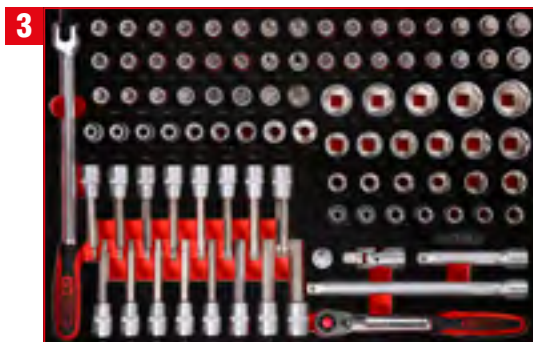

IPCS
95

1/2" socket spanner set in foam insert

811.0095

For a detailed list of tools, see page 158