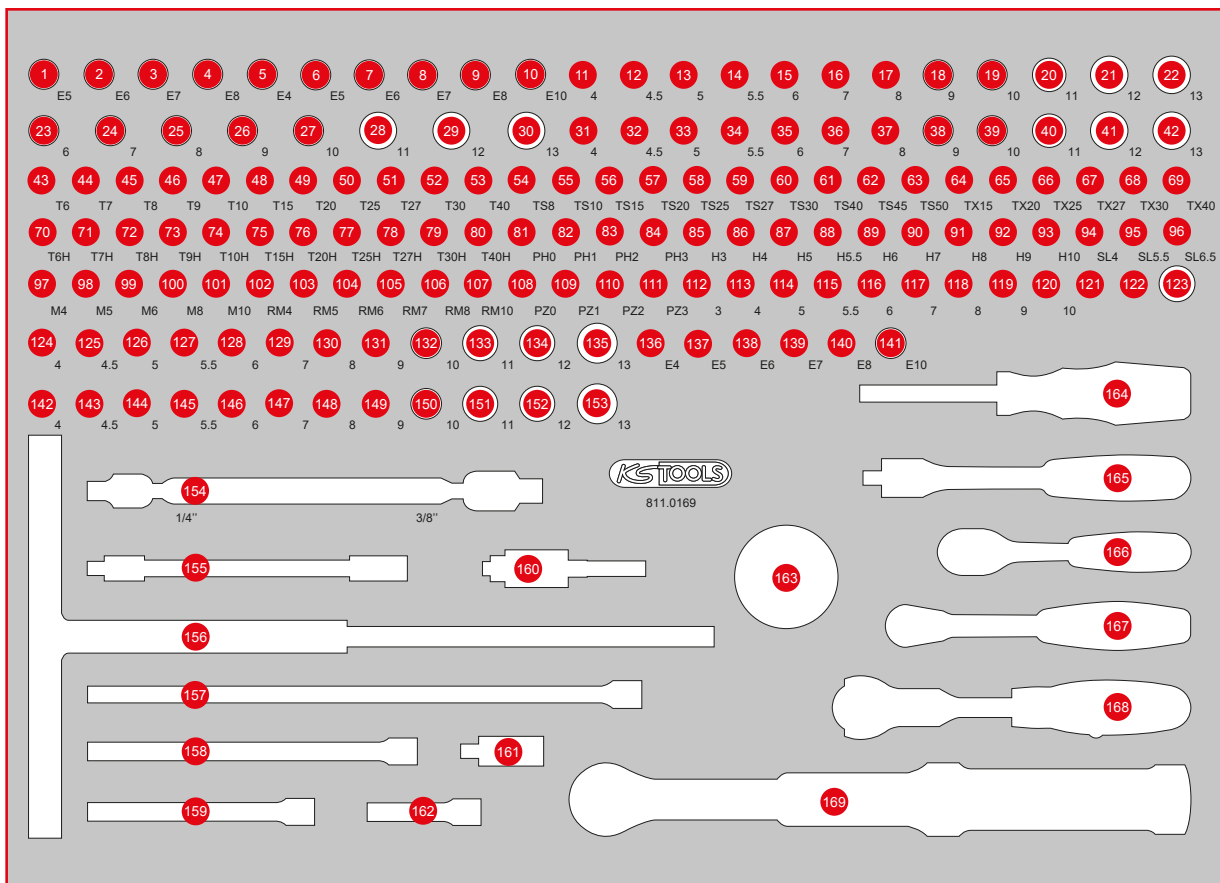

Pos.	Code	Description	pcs	Pos.	Code	Description	pcs	Pos.	Code	Description	pcs
88	911.14385	1/4" Bit socket hexagon, 5,5 mm	1	117	917.2447	1/4" Hex bit socket, ball ended, 1/4", 7 mm	1	146	917.1465	1/4" 12 Point socket, 6 mm	1
89	911.1439	1/4" Bit socket hexagon, 6 mm	1	118	917.2448	1/4" Hex bit socket, ball ended, 1/4", 8 mm	1	147	917.1466	1/4" 12 Point socket, 7 mm	1
90	911.1440	1/4" Bit socket hexagon, 7 mm	1	119	917.2449	1/4" Hex bit socket, ball ended, 1/4", 9 mm	1	148	917.1467	1/4" 12 Point socket, 8 mm	1
91	911.1441	1/4" Bit socket hexagon, 8 mm	1	120	917.2450	1/4" Hex bit socket, ball ended, 1/4", 10 mm	1	149	917.1468	1/4" 12 Point socket, 9 mm	1
92	917.1454	1/4" Bit socket hexagon, 9 mm	1	121	911.0101	1/4" socket with magnet	1	150	917.1469	1/4" 12 Point socket, 10 mm	1
93	917.1452	1/4" Bit socket hexagon, 10 mm	1	122	911.1494	Adaptor, 1/4" Mx 3/8" F	1	151	917.1470	1/4" 12 Point socket, 11 mm	1
94	911.1418	1/4" Bit socket slot, 4 mm	1	123	911.3897	Reducing adaptor, 3/8" Fx 1/4" M	1	152	917.1471	1/4" 12 Point socket, 12 mm	1
95	911.1419	1/4" Bit socket slot, 5,5 mm	1	124	917.1404	1/4" Hexagonal socket, 4 mm	1	153	917.1472	1/4" 12 Point socket, 13 mm	1
96	917.1421	1/4" Bit socket slot, 6,5 mm	1	125	917.14045	1/4" Hexagonal socket, 4,5 mm	1	154	517.0338	Double-joint-spanner for 1/4" and 3/8" sockets	1
97	917.1541	1/4" Bit socket spline (XZN), M4	1	126	917.1405	1/4" Hexagonal socket, 5 mm	1	155	911.1422	Extension, flexible, 1/4", 150 mm	1
98	917.1542	1/4" Bit socket spline (XZN), M5	1	127	917.14055	1/4" Hexagonal socket, 5,5 mm	1	156	911.2369	1/4" T-Handle-Spinner	1
99	917.1543	1/4" Bit socket spline (XZN), M6	1	128	917.1406	1/4" Hexagonal socket, 6 mm	1	157	911.1504	1/4" Extension with hexagon drive, 250 mm	1
100	917.1545	1/4" Bit socket spline (XZN), M8	1	129	917.1407	1/4" Hexagonal socket, 7 mm	1	158	911.1451	1/4" Extension with hexagon drive, 150 mm	1
101	917.1546	1/4" Bit socket spline (XZN), M10	1	130	917.1408	1/4" Hexagonal socket, 8 mm	1	159	911.1424	1/4" Extension with hexagon drive, 100 mm	1
102	917.1584	1/4" RIBE Socket M4	1	131	917.1409	1/4" Hexagonal socket, 9 mm	1	160	514.1126	1/4" 2in1 quick-replacement bit holder	1
103	917.1585	1/4" RIBE Socket M5S	1	132	917.1410	1/4" Hexagonal socket, 10 mm	1	161	911.1450	1/4" Universal joint	1
104	917.1586	1/4" RIBE Socket M6S	1	133	917.1411	1/4" Hexagonal socket, 11 mm	1	162	911.1423	1/4" Extension with hexagon drive, 50 mm	1
105	917.1587	1/4" RIBE Socket M7S	1	134	917.1412	1/4" Hexagonal socket, 12 mm	1	163	914.1410	Mini hand reversible ratchet, 1/4", 72 teeth	1
106	917.1588	1/4" RIBE Socket M8S	1	135	917.1413	1/4" Hexagonal socket, 13 mm	1	164	911.1434	1/4" Square drive screwdriver, 150 mm	1
107	917.1590	1/4" RIBE Socket M10S	1	136	911.4313	1/4" Torx E Socket, E4	1	165	917.1488	1/4" Flexible handle	1
108	911.1483	1/4" Bit socket, PZ0	1	137	911.4314	1/4" Torx E Socket, E5	1	166	911.1510	Mini-reversible ratchet, 1/4", 72 teeth	1
109	911.1401	1/4" Bit socket, PZ1	1	138	911.4315	1/4" Torx E Socket, E6	1	167	920.1490	1/4" SlimPOWER Reversible ratchet, 72 teeth	1
110	911.1402	1/4" Bit socket, PZ2	1	139	911.4316	1/4" Torx E Socket, E7	1	168	914.1405	1/4" MODIFIX mini T-handle swivel head ratchet, 72 teeth	1
111	911.1403	1/4" Bit socket, PZ3	1	140	911.4317	1/4" Torx E Socket, E8	1	169	516.1412	1/4" ERGOTORQUE® precision torque wrench with rotary mushroom ratchet head, 5-25Nm	1
112	917.2443	1/4" Hex bit socket, ball ended, 1/4", 3 mm	1	141	911.4332	1/4" Torx E Socket, E10	1				
113	917.2444	1/4" Hex bit socket, ball ended, 1/4", 4 mm	1	142	917.1461	1/4" 12 Point socket, 4 mm	1				
114	917.2445	1/4" Hex bit socket, ball ended, 1/4", 5 mm	1	143	917.1462	1/4" 12 Point socket, 4,5 mm	1				
115	917.24455	1/4" Hex bit socket, ball ended, 1/4", 5,5 mm	1	144	917.1463	1/4" 12 Point socket, 5 mm	1				
116	917.2446	1/4" Hex bit socket, ball ended, 1/4", 6 mm	1	145	917.1464	1/4" 12 Point socket, 5,5 mm	1