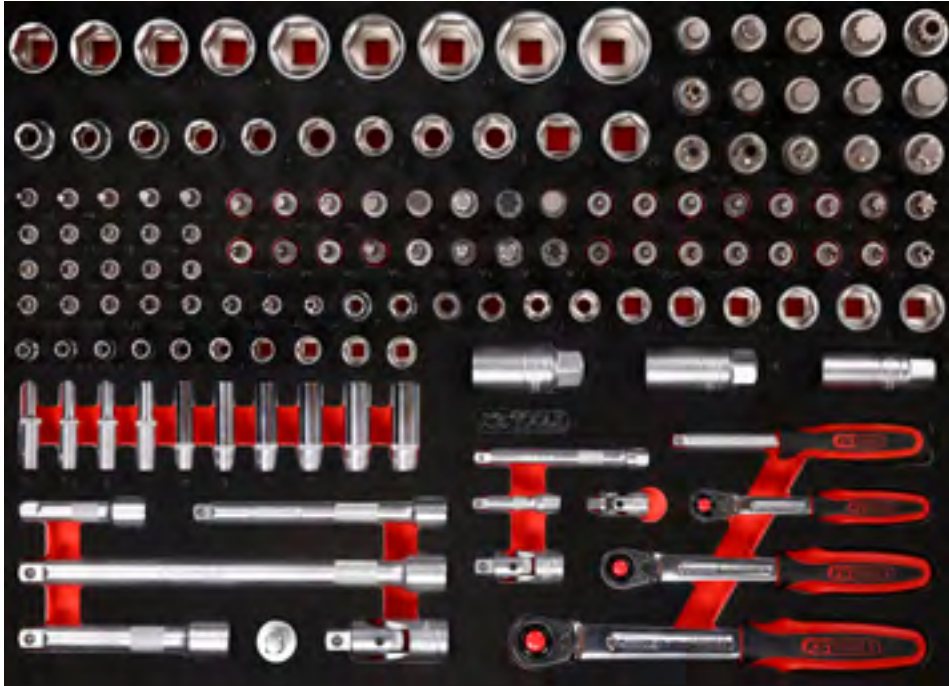

811.0139

M 1/4" + 3/8" + 1/2" Socket spanner set