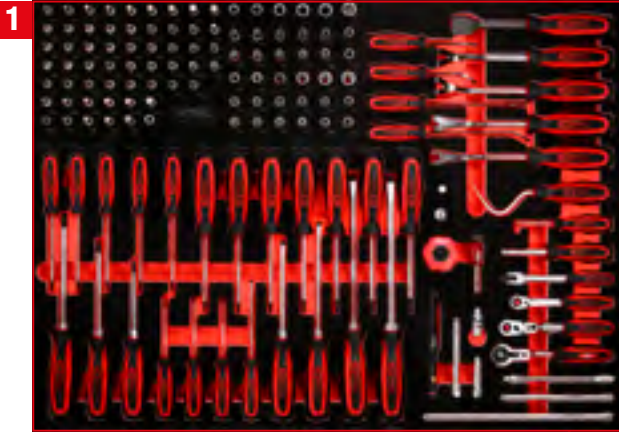

BUNDLE PRICE!

**4 x M, 5 x XL
706 pcs**

6.999,⁹⁰ EUR

845.9706

1/4" socket spanner and
screwdriver set

821.0142

For a detailed list of tools, see page 276

142