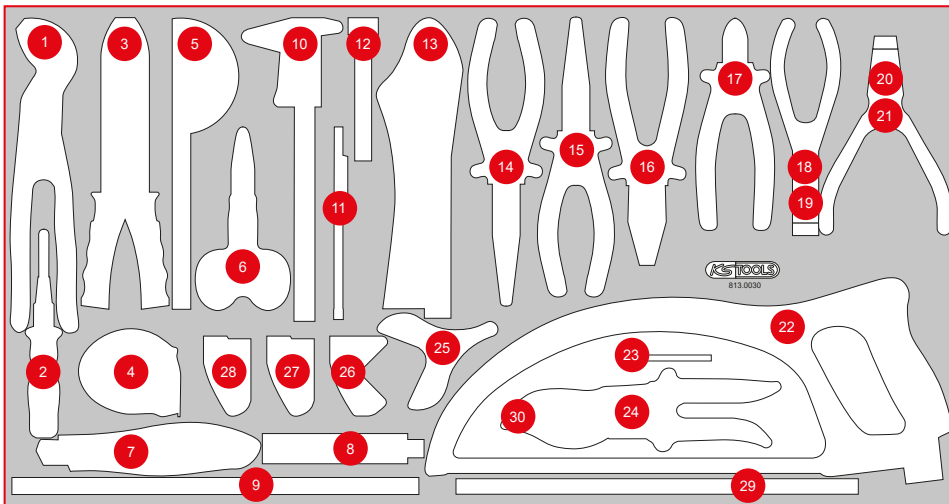

P 10
P 15
P 20
P 25
P 30
P 35
P 40
P 45
Accessories Individual parts S XL L M

813.0030

L Pliers and measuring tool set

449,90
EUR

Pos.	Code	Description	pcs
1	115.2010	Water pump pliers, 240 mm	1
2	156.0466	Automatic centre punch, Ø 4 mm	1
3	115.1231	Multifunction pliers for insulated and non insulated cable terminals, 220 mm	1
4	300.0114	Tape measure with locking device and belt clip, black red, 5 m, 19 mm	1
5	300.0700	Protractor with rule, 220 mm	1
6	118.0013	Uni workshop scissors, 143 mm	1
7	907.2135	Universal snap off blade knife 18 mm	1
8	907.2166	Snap off blades 0,5 x1 8 x 100 mm, dispenser 10 with 10 pieces	10
9	300.0104	Flexible steel rule, 300 mm	1
10	300.0510	Pocket vernier calliper 0-150 mm, 235 mm	1
11	550.1023	2in1 Telescopic solenoid lifter with washer jet cleaning and setting tool, 150-590 mm	1
12	300.0600	Feeler gauge, 20 Blades, 0,05 - 1 mm	1
13	115.1033	Self grip wrench, 220 mm	1
14	115.1024	ERGOTORQUE long nose pliers serrated cutter, 200 mm	1
15	115.1019	ERGOTORQUE bent nose pliers serrated, 210 mm	1
16	115.1021	ERGOTORQUE combination pliers, 180 mm	1
17	115.1012	ERGOTORQUE diagonal side cutter, 160 mm	1
18	500.1032	Circlip pliers for internal circlips, angled, 160 mm	1
19	500.1035	Circlip pliers for internal circlips, 160 mm	1
20	500.1026	Circlip pliers for external circlips, angled, 160 mm	1
21	500.1029	Circlip pliers for external circlips, 160 mm	1
22	907.2115	Hacksaw frame, 300 mm	1
23	151.2604	Hexagon key wrench phosphate finish, short, 4 mm	1
24	123.0076	Scissor-shaped with blades	1
25	123.0086	angular stop	1
26	123.0079	prism for 90° profile	1
27	123.0078	fitting for Ø 25 mm	1
28	123.0077	fitting for Ø 16 and 19 mm	1
29	129.6620-24	HSS Bi Co 8 metal high performance saw blades 1,0 mm	1
30	123.0084	straight fitting	1