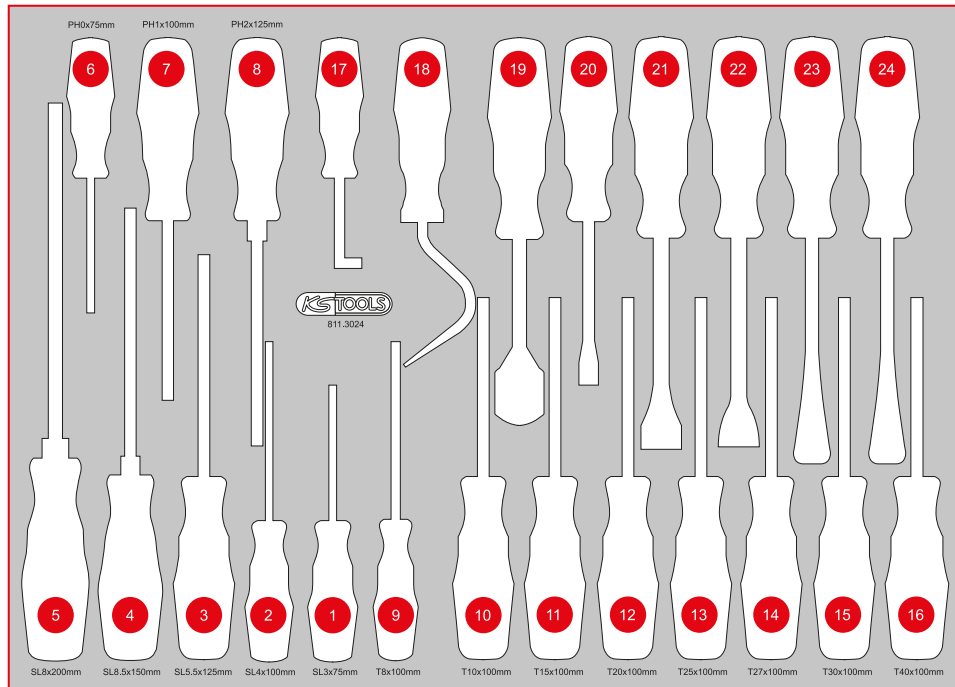

P 10
P 15
P 20
P 25
P 30
P 35
P 40
P 45
S
XL
L
M
Individual parts
Accessories

811.3024

M Screwdriver set

159,90
EUR

Pos.	Code	Description	pcs
1	159.1002	ERGOTORQUEplus screwdriver for slotted screws, 3 mm, 155 mm	1
2	159.1004	ERGOTORQUEplus screwdriver for slotted screws, 4 mm, 180 mm	1
3	159.1006	ERGOTORQUEplus screwdriver for slotted screws, 5,5 mm, 230 mm	1
4	159.1011	ERGOTORQUEplus screwdriver for slotted screws, 8 mm, 315 mm	1
5	159.1009	ERGOTORQUEplus screwdriver for slotted screws, 6,5 mm, 255 mm	1
6	159.1027	ERGOTORQUEplus screwdriver for screws PH, PH0, 155 mm	1
7	159.1029	ERGOTORQUEplus screwdriver for screws PH, PH1, 205 mm	1
8	159.1022	ERGOTORQUEplus screwdriver for screws PH, PH2, 230 mm	1
9	159.1030	ERGOTORQUEplus screwdriver, Torx, T8	1
10	159.1032	ERGOTORQUEplus screwdriver, Torx, T10	1
11	159.1033	ERGOTORQUEplus screwdriver, Torx, T15	1
12	159.1034	ERGOTORQUEplus screwdriver, Torx, T20	1
13	159.1035	ERGOTORQUEplus screwdriver, Torx, T25	1
14	159.1036	ERGOTORQUEplus screwdriver, Torx, T27	1
15	159.1037	ERGOTORQUEplus screwdriver, Torx, T30	1
16	159.1038	ERGOTORQUEplus screwdriver, Torx, T40	1
17	550.1048	Hook, 90° offset	1
18	550.1073	Hook, large, sickle	1
19	907.2222	Gasket scraper, 25 x 200 mm	1
20	140.2371	Clip remover short, length 245 mm, opening 4 mm	1
21	140.2616	Clip remover short, length 240 mm, opening 7,5 mm	1
22	140.2615	Clip remover short, length 240 mm, opening 9 mm	1
23	140.2617	Clip remover short, length 240 mm, opening 5 mm	1
24	140.2373	Clip remover short, length 245 mm, opening 10 mm	1