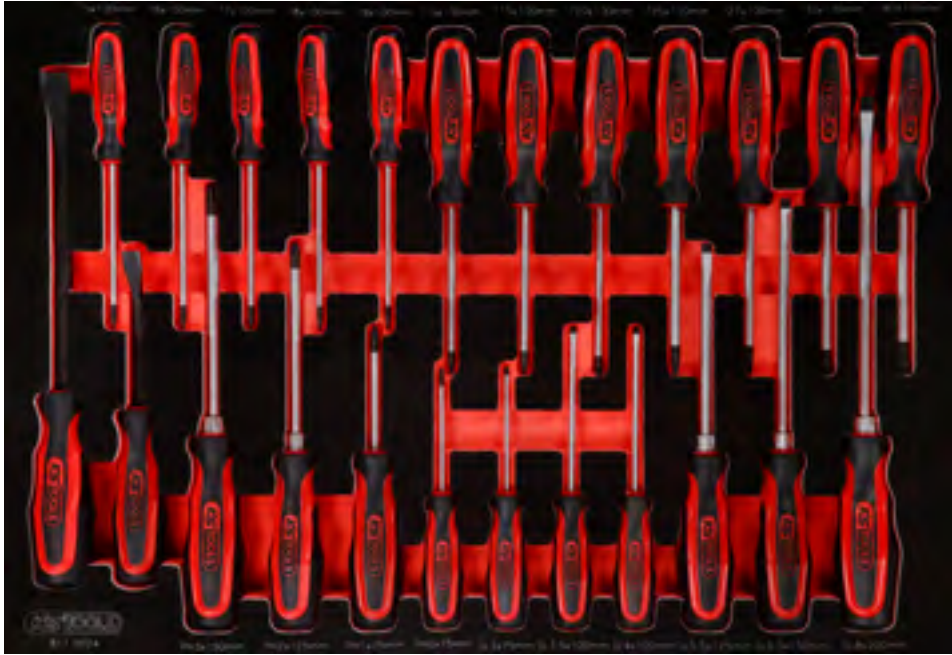

P45

Pos.	Code	Description	pcs
1	911.8102	Pry bar, 15 x 185 mm	1
2	911.8101	Pry bar, 11 x 115 mm	1
3	159.1133	ERGOTORQUEplus screwdriver, Torx, T5	1
4	159.1134	ERGOTORQUEplus screwdriver, Torx, T6	1
5	159.1135	ERGOTORQUEplus screwdriver, Torx, T7	1
6	159.1030	ERGOTORQUEplus screwdriver, Torx, T8	1
7	159.1031	ERGOTORQUEplus screwdriver, Torx, T9	1
8	159.1032	ERGOTORQUEplus screwdriver, Torx, T10	1
9	159.1033	ERGOTORQUEplus screwdriver, Torx, T15	1
10	159.1034	ERGOTORQUEplus screwdriver, Torx, T20	1
11	159.1035	ERGOTORQUEplus screwdriver, Torx, T25	1
12	159.1036	ERGOTORQUEplus screwdriver, Torx, T27	1
13	159.1037	ERGOTORQUEplus screwdriver, Torx, T30	1
14	159.1038	ERGOTORQUEplus screwdriver, Torx, T40	1
15	159.1024	ERGOTORQUEplus screwdriver, Torx, PH3, 265 mm	1
16	159.1022	ERGOTORQUEplus screwdriver, Torx, PH2, 230 mm	1
17	159.1020	ERGOTORQUEplus screwdriver, Torx, PH1, 180 mm	1
18	159.1027	ERGOTORQUEplus screwdriver, Torx, PH0, 155 mm	1
19	159.1002	ERGOTORQUEplus screwdriver for slotted screws, 3 mm, 155 mm	1
20	159.1112	ERGOTORQUEplus screwdriver for slotted screws, 3,5 mm, 180 mm	1
21	159.1004	ERGOTORQUEplus screwdriver for slotted screws, 4 mm, 180 mm	1
22	159.1006	ERGOTORQUEplus screwdriver for slotted screws, 5,5 mm, 230 mm	1
23	159.1009	ERGOTORQUEplus screwdriver for slotted screws, 6,5 mm, 255 mm	1
24	159.1011	ERGOTORQUEplus screwdriver for slotted screws, 8 mm, 315 mm	1