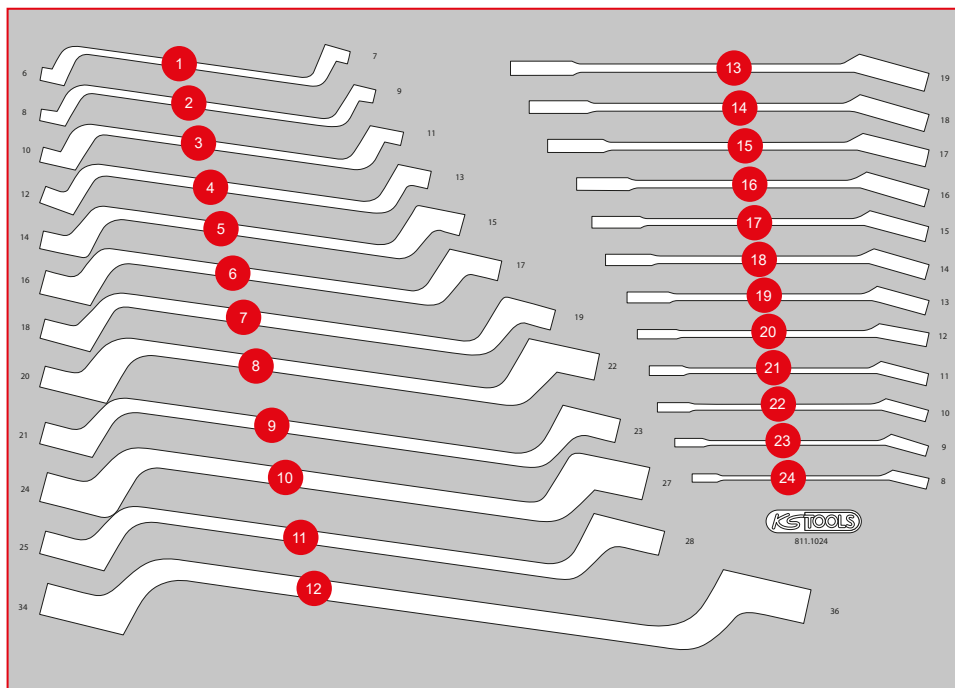

811.1024

M Screw spanner set

409,90
EUR

568 x 398

P10

P10TC

P15

P20

P30

P35

P45

Pos.	Code	Description	pcs
1	517.0801	Double ring spanner, offset, 6 x 7 mm	1
2	517.0802	Double ring spanner, offset, 8 x 9 mm	1
3	517.0804	Double ring spanner, offset, 10 x 11 mm	1
4	517.0807	Double ring spanner, offset, 12 x 13 mm	1
5	517.0809	Double ring spanner, offset, 14 x 15 mm	1
6	517.0810	Double ring spanner, offset, 16 x 17 mm	1
7	517.0812	Double ring spanner, offset, 18 x 19 mm	1
8	517.0813	Double ring spanner, offset, 20 x 22 mm	1
9	517.0815	Double ring spanner, offset, 21 x 23 mm	1
10	517.0816	Double ring spanner, offset, 24 x 27 mm	1
11	517.0857	Double ring spanner, offset, 25 x 28 mm	1
12	517.0818	Double ring spanner, offset, 30 x 32 mm	1
13	503.4619	GEARplus reversing combination ratcheting spanner, 19 mm	1
14	503.4618	GEARplus reversing combination ratcheting spanner, 18 mm	1
15	503.4617	GEARplus reversing combination ratcheting spanner, 17 mm	1
16	503.4616	GEARplus reversing combination ratcheting spanner, 16 mm	1
17	503.4615	GEARplus reversing combination ratcheting spanner, 15 mm	1
18	503.4614	GEARplus reversing combination ratcheting spanner, 14 mm	1
19	503.4613	GEARplus reversing combination ratcheting spanner, 13 mm	1
20	503.4612	GEARplus reversing combination ratcheting spanner, 12 mm	1
21	503.4611	GEARplus reversing combination ratcheting spanner, 11 mm	1
22	503.4610	GEARplus reversing combination ratcheting spanner, 10 mm	1
23	503.4609	GEARplus reversing combination ratcheting spanner, 9 mm	1
24	503.4608	GEARplus reversing combination ratcheting spanner, 8 mm	1

P 10

P 15

P 20

P 25

P 30

P 35

P 40

P 45

M

L

S

Individual parts

Accessories