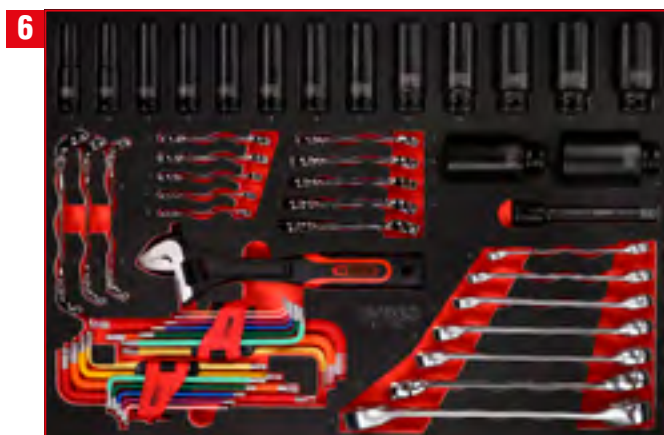

For a detailed list of tools, see page 150

1/2" socket spanner and screwdriver bit set

811.0063

For a detailed list of tools, see page 160

Screw spanner set in foam insert

811.0050

For a detailed list of tools, see page 210