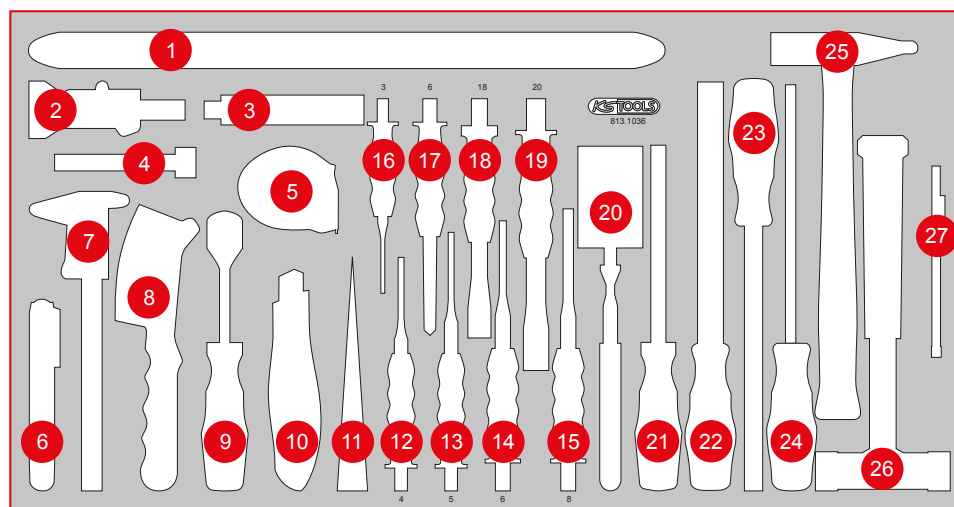

813.1036

L Hammer, chisel and measuring tool set

419,90
EUR

Pos.	Code	Description	pcs
1	911.8199	Tyre iron for installing and removing tyres with replaceable plastic coating, 500 mm	1
2	300.0550	Digital depth gauge 0-25 mm, 125 mm	1
3	907.2206	Trapezoid blades, pack of 10	10
4	300.0600	Feeler gauge, 20 Blades, 0,05 - 1 mm	1
5	300.0114	Tape measure with locking device and belt clip, black red, 5 m, 19 mm	1
6	150.2199	Brake fluid tester	1
7	300.0510	Pocket vernier calliper 0-150 mm, 235 mm	1
8	201.2320	Steel wire brake saddle wire brush 2 rowed, straight	1
9	907.2222	Gasket scraper, 25 x 200 mm	1
10	907.2140	Professional safety universal knife, 145 mm	1
11	911.8138	Trim plastic wedge, 195 mm x B = 30 mm	1
12	156.0232	Pin punch, Ø 4 mm, cylindrical shaft	1
13	156.0233	Pin punch, Ø 5 mm, cylindrical shaft	1
14	156.0234	Pin punch, Ø 6 mm, cylindrical shaft	1
15	156.0235	Pin punch, Ø 8 mm, cylindrical shaft	1
16	156.0231	Pin punch, Ø 3 mm, cylindrical shaft	1
17	156.0243	Centre punch, octagon 10 mm	1
18	156.0241	Flat chisel, octagon, 20 mm	1
19	156.0254	Flat chisel, octagon, 18 mm	1
20	550.1136	Flexible inspection mirror with lighting	1
21	157.0960	Brake saddle file, extra narrow, 270 mm	1
22	157.0105	Halfround file, form E, cut 2, 20 mm	1
23	157.0405	Tri-bastard file, form C, cut 2, 200 mm	1
24	157.0205	Round file, form F, cut 2, 200 mm	1
25	142.1402	Fitters Hammer, fibreglas handle, 400 g	1
26	140.5271	Recoil free soft faced Hammer, 480 g	1
27	550.1001	2 in 1 Telescopic solenoid holder with washer jet cleaning and setting tool, 150 - 675 mm	1

P 10

P 15

P 20

P 25

P 30

P 35

P 40

P 45

L M

L

S XL

Individual parts

Accessories