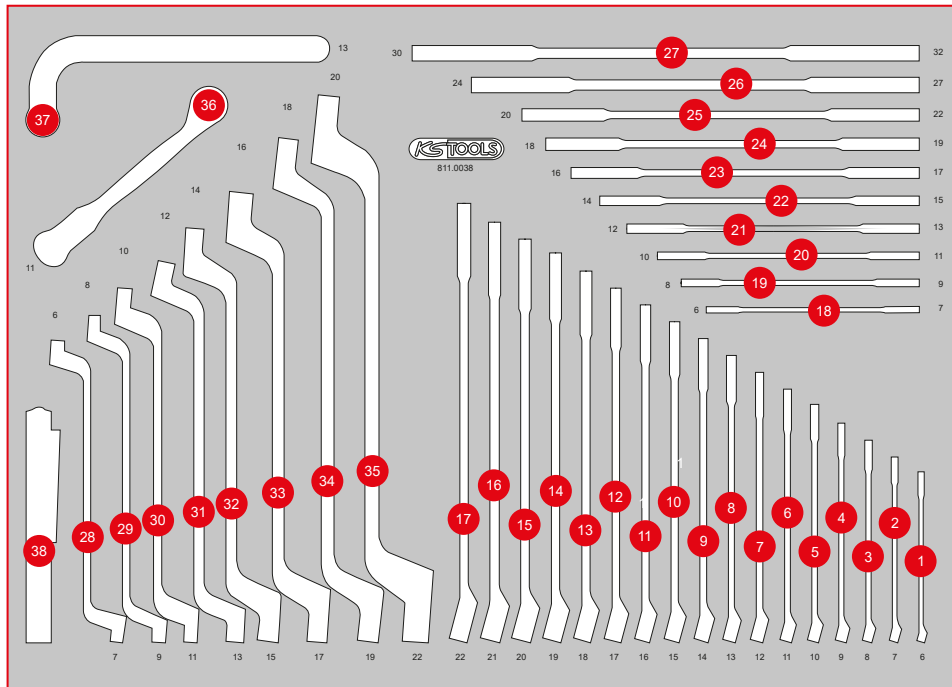

M

L

S

Individual parts

Accessories

811.0038

M Screw spanner set

319,90
EUR