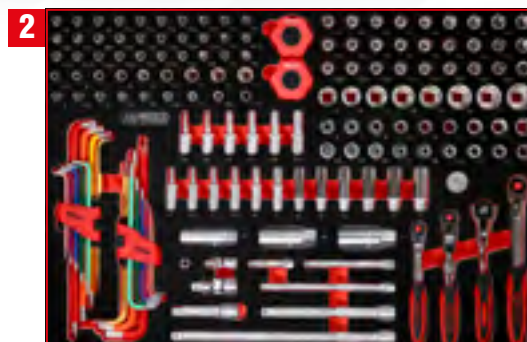

IPCS
156

1/4" + 3/8" socket spanner set in foam insert

811.0156

For a detailed list of tools, see page 144