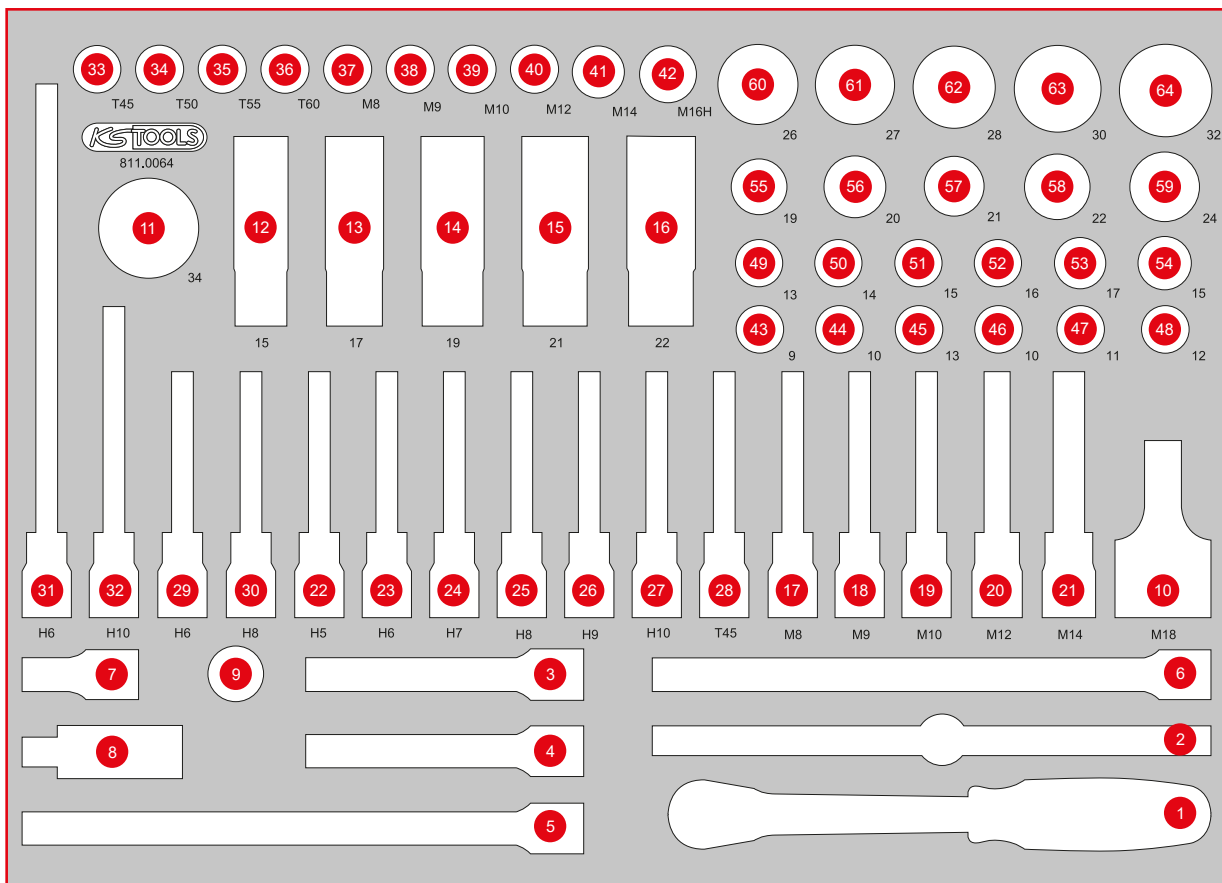

P 10
P 15
P 20
P 25
P 30
P 35
P 40
P 45
M
L
XL
S
Individual parts
Accessories

811.0064

M 1/2" Screwdriver bit set

309,90
EUR

64
PCS

568 x 398

Pos.	Code	Description	pcs	Pos.	Code	Description	pcs	Pos.	Code	Description	pcs
1	920.1290	1/2" SlimPOWER Reversible ratchet, 72 teeth	1	12	515.0991	SlimPOWER 1/2"Alloy rim impact socket, 15 mm	1	23	911.1656	Hex bit socket, ball ended, long, 1/2", 6 mm	1
2	911.1204	Sliding T-bar, 1/2", 250 mm	1	13	515.0992	SlimPOWER 1/2"Alloy rim impact socket, 17 mm	1	24	911.1657	Hex bit socket, ball ended, long, 1/2", 7 mm	1
3	911.1383	Wobble extension, 1/2", 125 mm	1	14	515.0993	SlimPOWER 1/2"Alloy rim impact socket, 19 mm	1	25	911.1658	Hex bit socket, ball ended, long, 1/2", 8 mm	1
4	911.1202	1/2" Extensions, 125 mm	1	15	515.0994	SlimPOWER 1/2"Alloy rim impact socket, 21 mm	1	26	911.1659	Hex bit socket, ball ended, long, 1/2", 9 mm	1
5	911.1203	1/2" Extensions, 250 mm	1	16	515.0995	SlimPOWER 1/2"Alloy rim impact socket, 22 mm	1	27	911.1660	Hex bit socket, ball ended, long, 1/2", 10 mm	1
6	911.1384	Wobble extension, 1/2", 250 mm	1	17	911.1352	1/2" Bit socket spline (XZN), M8, 110 mm	1	28	911.1526	1/2" Bit socket Torx, long, T45	1
7	911.1381	Wobble extension, 1/2", 50 mm	1	18	911.1359	1/2" Bit socket spline (XZN), M9, 110 mm	1	29	911.1326	1/2" Bit socket hexagon, long, 6 mm	1
8	911.1250	1/2" Universal joint	1	19	911.1353	1/2" Bit socket spline (XZN), M10, 110 mm	1	30	911.1328	1/2" Bit socket hexagon, long, 8 mm	1
9	911.1234	Adaptor, 1/2"F x 3/4"M	1	20	911.1354	1/2" Bit socket spline (XZN), M12, 110 mm	1	31	911.5313	Hex bit socket, ball ended, long, 1/2", 6 mm	1
10	150.1701	3/4" Impact bit socket for spline(XZN®) screws	1	21	911.1355	1/2" Bit socket spline (XZN), M14, 110 mm	1	32	911.1960	1/2" Bit socket hexagon, 10 mm, 140 mm	1
11	911.3545	3/4" 12 Point socket, short, 34 mm	1	22	911.1655	Hex bit socket, ball ended, long, 1/2", 5 mm	1	33	911.1366	1/2" Bit socket Torx, T45	1