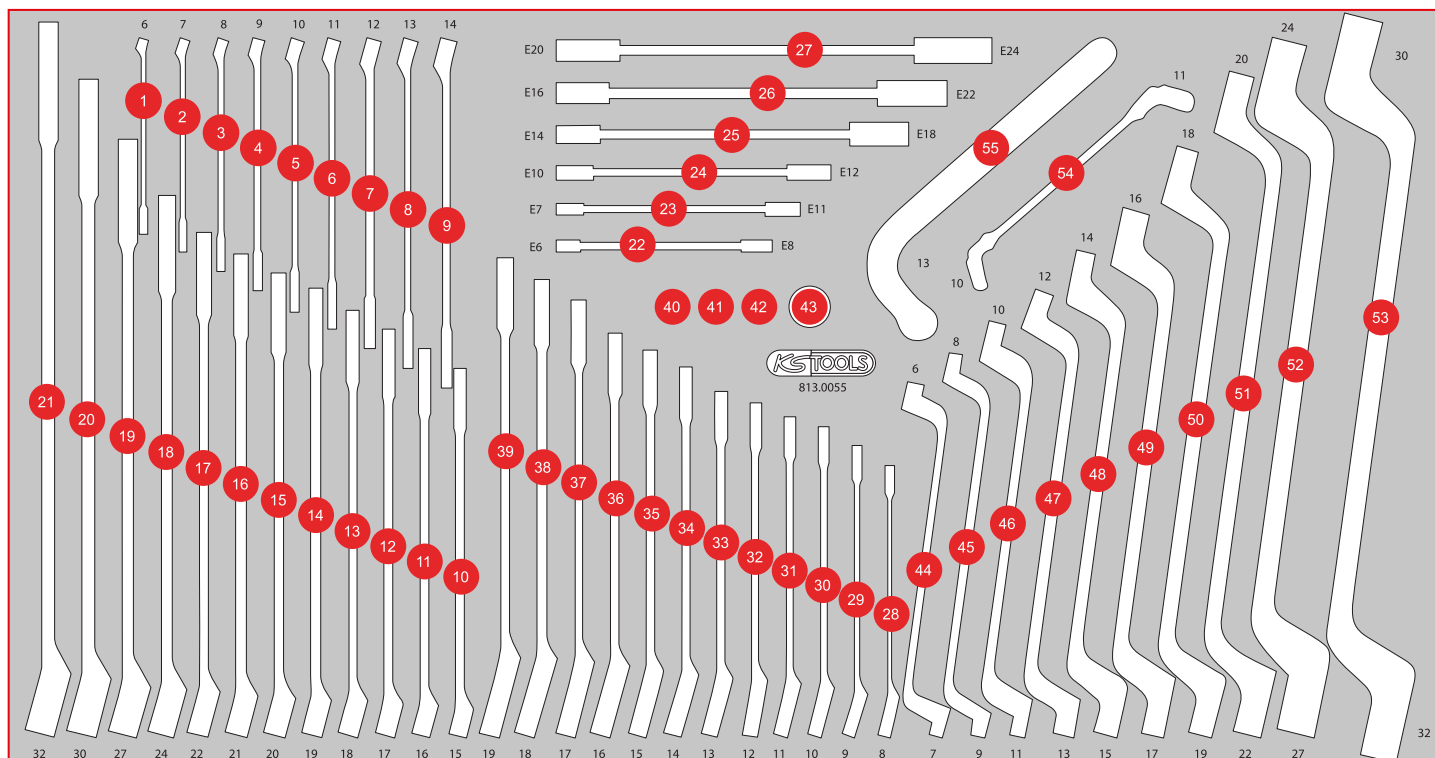

Pos.	Code	Description	pcs	Pos.	Code	Description	pcs	Pos.	Code	Description	pcs
32	503.4612	GEARplus reversing combination ratcheting spanner, 12 mm	1	38	503.4618	GEARplus reversing combination ratcheting spanner, 18 mm	1	47	517.0807	Double ring spanner, offset, 12 x 13 mm	1
33	503.4613	GEARplus reversing combination ratcheting spanner, 13 mm	1	39	503.4619	GEARplus reversing combination ratcheting spanner, 19 mm	1	48	517.0809	Double ring spanner, offset, 14 x 15 mm	1
34	503.4614	GEARplus reversing combination ratcheting spanner, 14 mm	1	40	503.4290	GEARplus bit adaptor, 1/4" x 10 mm	1	49	517.0810	Double ring spanner, offset, 16 x 17 mm	1
35	503.4615	GEARplus reversing combination ratcheting spanner, 15 mm	1	41	503.4296	GEARplus socket adaptor, 1/4" x 10 mm	1	50	517.0812	Double ring spanner, offset, 18 x 19 mm	1
36	503.4616	GEARplus reversing combination ratcheting spanner, 16 mm	1	42	503.4297	GEARplus socket adaptor, 3/8" x 13 mm	1	51	517.0813	Double ring spanner, offset, 20 x 22 mm	1
37	503.4617	GEARplus reversing combination ratcheting spanner, 17 mm	1	43	503.4298	GEARplus socket adaptor, 1/2" x 19 mm	1	52	517.0816	Double ring spanner, offset, 24 x 27 mm	1
				44	517.0801	Double ring spanner, offset, 6 x 7 mm	1	53	517.0818	Double ring spanner, offset, 30 x 32 mm	1
				45	517.0802	Double ring spanner, offset, 8 x 9 mm	1	54	518.0528	Open double ring spanner, with double joint, 10 x 11	1
				46	517.0804	Double ring spanner, offset, 10 x 11 mm	1	55	152.1396	Injector pump wrench, 13 mm	1

P 10
P 15
P 20
P 25
P 30
P 35
P 40
P 45
L M
S XL
Accessories Individual parts