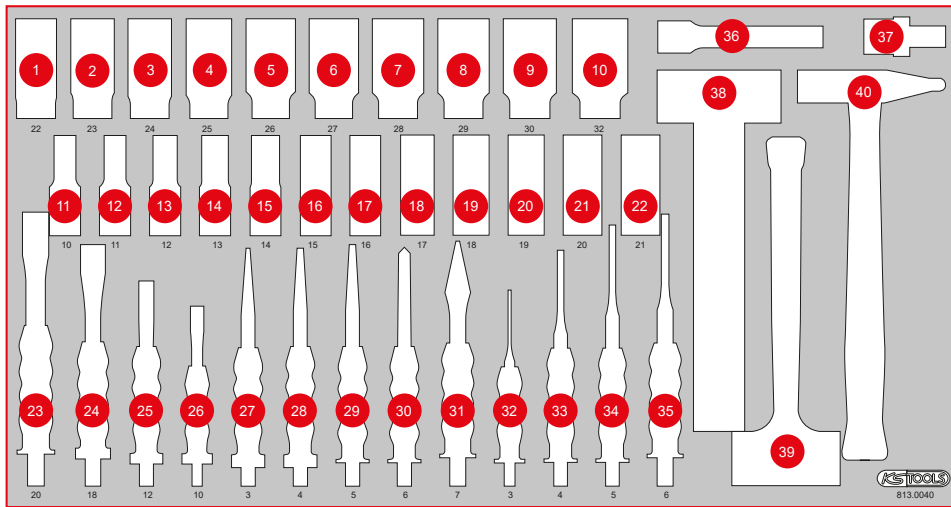

L M

L

S XL

Individual parts

Accessories

813.0040

L Hammer, chisel and impact socket set

379,90
EUR