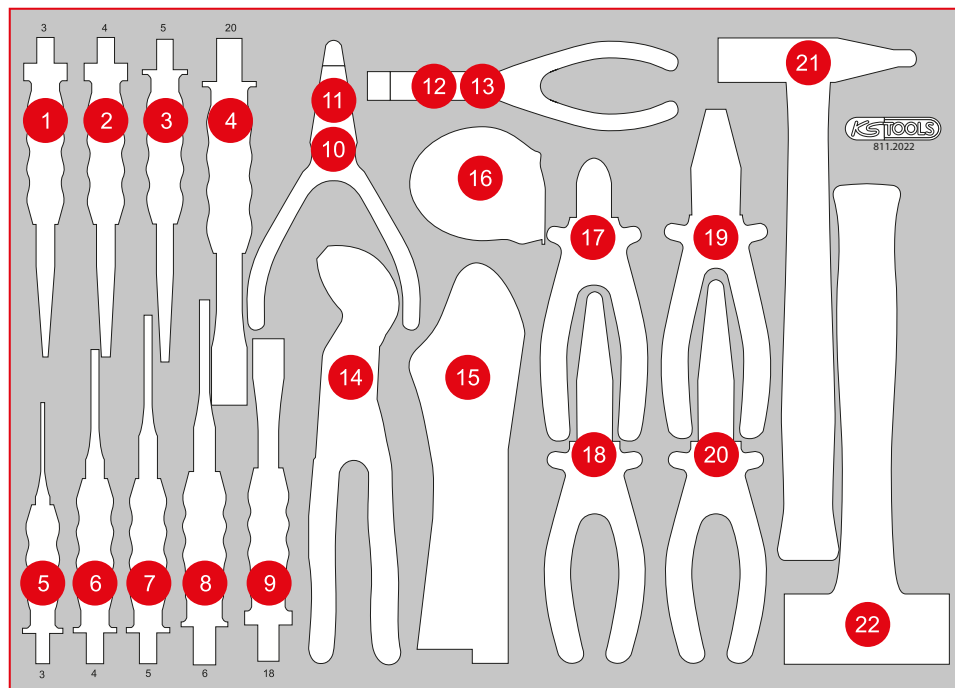

P 10

P 15

P 20

P 25

P 30

P 35

P 40

P 45

M

S

XL

L

Individual parts

Accessories