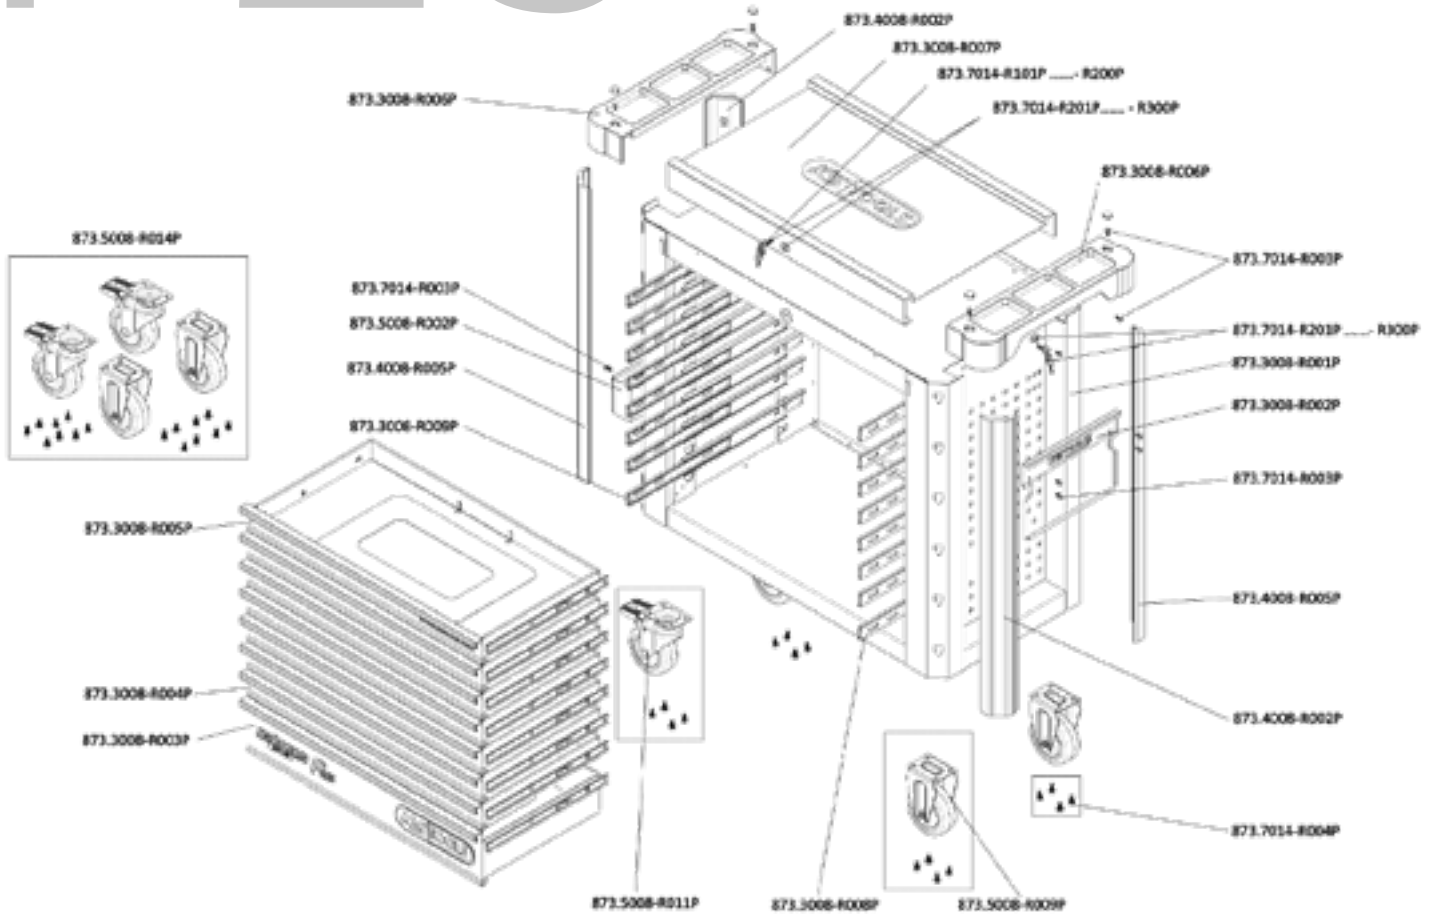

P25

INDIVIDUAL PARTS LIST

Art.-Nr.	Description	amount	Price per piece
873.7014-R101P...	Replacement key for PERFORMANCEplus workshop trolley lock number xyz	2	6,90 €
873.7014-R201P...	Lock with 2 keys for PERFORMANCEplus workshop trolley lock number xyz	2	11,90 €
873.3008-R001P	Body with handle	1	524,90 €
873.3008-R002P	Paper roll holder for PERFORMANCEplus workshop trolley P10/P15/P25	1	21,90 €
873.3008-R003P	Compartment with logo and ball-bearing guide, 755x398x145 mm	1	156,90 €
873.3008-R004P	Compartment with ball-bearing guide, 755x398x65 mm	6	89,90 €
873.3008-R005P	Compartment with website and ball-bearing guide, 755x398x65 mm	1	89,90 €
873.3008-R006P	Storage for work surface	2	33,90 €
873.3008-R007P	Stainless steel work surface	1	144,90 €
873.3008-R008P	Full extension (with ball-bearing guide) with automatic retraction	8	33,90 €
873.3008-R009P	Full extension (with ball-bearing guide) with automatic retraction	8	33,90 €
873.4008-R002P	Plastic bumpers	2	21,90 €
873.4008-R005P	Plastic bumpers	2	21,90 €
873.5008-R002P	Can holder for PERFORMANCEplus workshop trolley P10/P15/P25/P35	1	27,90 €
873.5008-R009P	Fixed castors for PERFORMANCEplus workshop trolley, incl. screws	2	39,90 €
873.5008-R011P	Swivel castors with brakes, for PERFORMANCEplus workshop trolley, incl. screws	2	39,90 €
873.5008-R014P	Roller set for PERFORMANCEplus workshop trolley, incl. screws	1	168,90 €
873.7014-R003P	M6x12 screw (1 pcs.) for PERFORMANCEplus workshop trolley accessories	14	0,20 €
873.7014-R004P	M8 screws for PERFORMANCEplus workshop trolley rollers (16 pcs.)	1	6,90 €