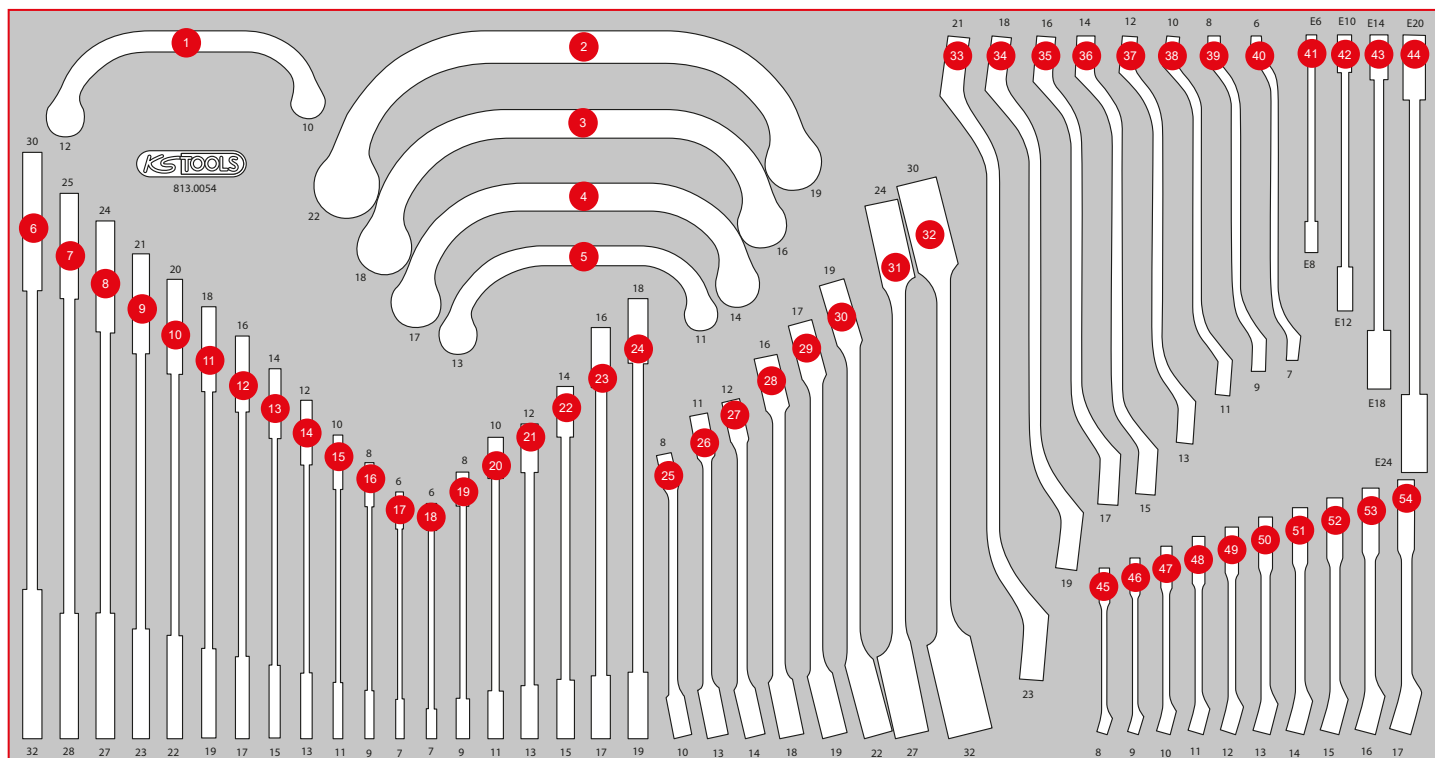

Pos.	Code	Description	pcs	Pos.	Code	Description	pcs	Pos.	Code	Description	pcs
33	517.0878	Double ring spanner, offset, 21 x 23 mm	1	45	518.0007	CHROMEplus Combination spanner, stubby, 8 mm	1	52	518.0015	CHROMEplus Combination spanner, stubby, 15 mm	1
34	517.0877	Double ring spanner, offset, 18 x 19 mm	1	46	518.0008	CHROMEplus Combination spanner, stubby, 9 mm	1	53	518.0016	CHROMEplus Combination spanner, stubby, 16 mm	1
35	517.0876	Double ring spanner, offset, 16 x 17 mm	1	47	518.0010	CHROMEplus Combination spanner, stubby, 10 mm	1	54	518.0017	CHROMEplus Combination spanner, stubby, 17 mm	1
36	517.0875	Double ring spanner, offset, 14 x 15 mm	1	48	518.0011	CHROMEplus Combination spanner, stubby, 11 mm	1				
37	517.0874	Double ring spanner, offset, 12 x 13 mm	1	49	518.0012	CHROMEplus Combination spanner, stubby, 12 mm	1				
38	517.0873	Double ring spanner, offset, 10 x 11 mm	1	50	518.0013	CHROMEplus Combination spanner, stubby, 13 mm	1				
39	517.0872	Double ring spanner, offset, 8 x 9 mm	1	51	518.0014	CHROMEplus Combination spanner, stubby, 14 mm	1				
40	517.0871	Double ring spanner, offset, 6 x 7 mm	1								
41	911.0371	Double ring spanner for Torx E profile, E6 x E8	1								
42	911.0373	Double ring spanner for Torx E profile, E10 x E12	1								
43	911.0374	Double ring spanner for Torx E profile, E14 x E18	1								
44	911.0376	Double ring spanner for Torx E profile, E20 x E24	1								

P 10
P 15
P 20
P 25
P 30
P 35
P 40
P 45
L M
XL
S
Individual parts
Accessories