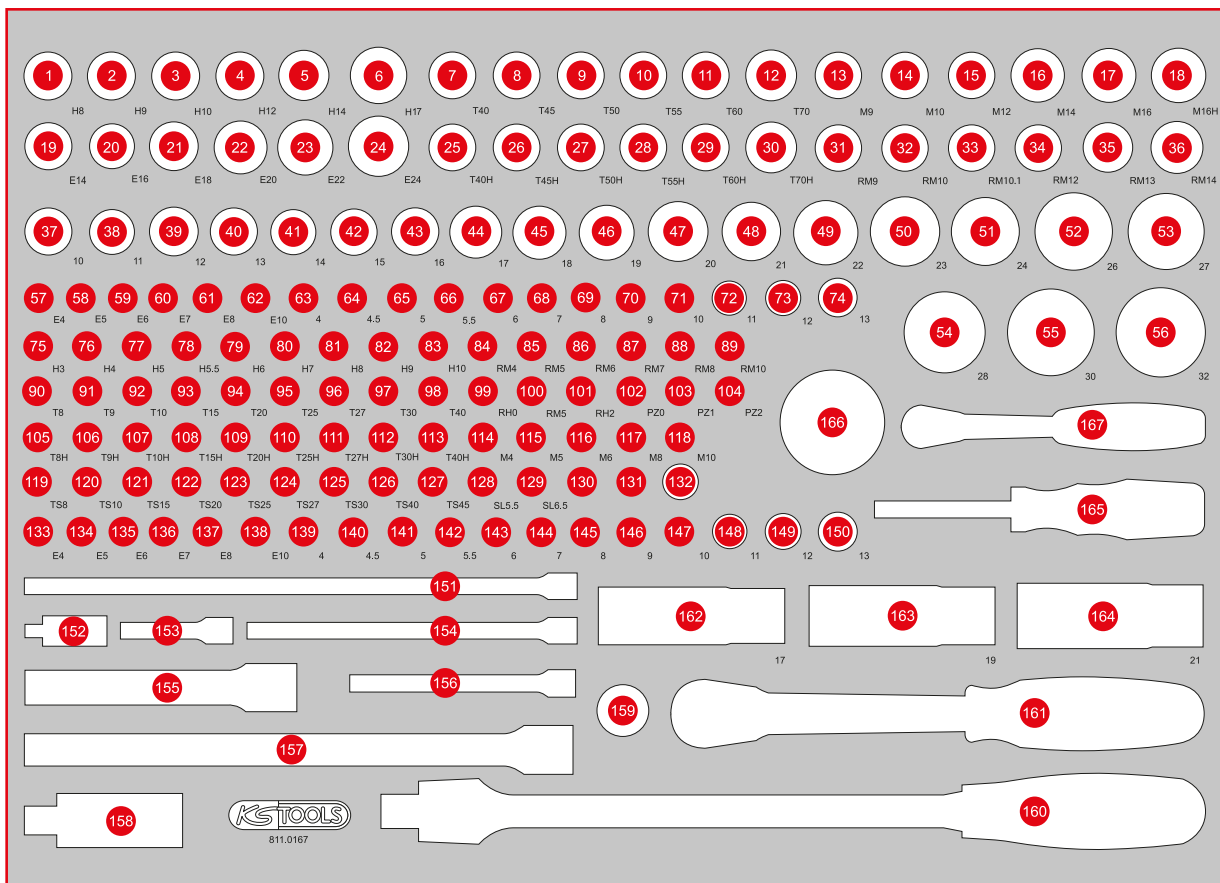

P 10
P 15
P 20
P 25
P 30
P 35
P 40
P 45
Individual parts
S XL L M
Accessories

811.0167

M 1/4" + 1/2" socket spanner set

469,90
EUR

1PCS
167

568 x 398

Pos.	Code	Description	pcs	Pos.	Code	Description	pcs	Pos.	Code	Description	pcs
1	911.1308	1/2" Bit socket hexagon, short, 8 mm	1	29	911.1379	1/2" Bit socket Torx tamperproof, TB60	1	58	917.2402	1/4" Torx E Socket, deep, E5	1
2	911.1309	1/2" Bit socket hexagon, short, 9 mm	1	30	911.1380	1/2" Bit socket Torx tamperproof, TB70	1	59	917.2403	1/4" Torx E Socket, deep, E6	1
3	911.1310	1/2" Bit socket hexagon, short, 10 mm	1	31	911.4515	Bit socket for RIBE screws, M9, length 55 mm	1	60	917.2404	1/4" Torx E Socket, deep, E7	1
4	911.1312	1/2" Bit socket hexagon, short, 12 mm	1	32	911.4516	Bit socket for RIBE screws, M10, Length 55 mm	1	61	917.2405	1/4" Torx E Socket, deep, E8	1
5	911.1314	1/2" Bit socket hexagon, short, 14 mm	1	33	911.4551	Bit socket for RIBE screws, M10.1, Length 55 mm	1	62	917.2406	1/4" Torx E Socket, deep, E10	1
6	911.1317	1/2" Bit socket hexagon, short, 17 mm	1	34	911.4517	Bit socket for RIBE screws, M12, Length 55 mm	1	63	917.1525	1/4" Hexagonal socket, deep, 4 mm	1
7	911.1365	1/2" Bit socket Torx, T40	1	35	911.4518	Bit socket for RIBE screws, M13, Length 55 mm	1	64	917.1526	1/4" Hexagonal socket, deep, 4,5 mm	1
8	911.1366	1/2" Bit socket Torx, T45	1	36	911.4519	Bit socket for RIBE screws, M14, Length 55 mm	1	65	917.1527	1/4" Hexagonal socket, deep, 5 mm	1
9	911.1367	1/2" Bit socket Torx, T50	1	37	917.1210	1/2" Hexagonal socket, 10 mm	1	66	917.1528	1/4" Hexagonal socket, deep, 5,5 mm	1
10	911.1368	1/2" Bit socket Torx, T55	1	38	917.1211	1/2" Hexagonal socket, 11 mm	1	67	917.1426	1/4" Hexagonal socket, deep, 6 mm	1
11	911.1369	1/2" Bit socket Torx, T60	1	39	917.1212	1/2" Hexagonal socket, 12 mm	1	68	917.1427	1/4" Hexagonal socket, deep, 7 mm	1
12	911.1370	1/2" Bit socket Torx, T70	1	40	917.1213	1/2" Hexagonal socket, 13 mm	1	69	917.1428	1/4" Hexagonal socket, deep, 8 mm	1
13	911.1313	1/2" Bit socket spline (XZN), M9, 55 mm	1	41	917.1214	1/2" Hexagonal socket, 14 mm	1	70	917.1429	1/4" Hexagonal socket, deep, 9 mm	1
14	911.1343	1/2" Bit socket spline (XZN), M10, 55 mm	1	42	917.1215	1/2" Hexagonal socket, 15 mm	1	71	917.1430	1/4" Hexagonal socket, deep, 10 mm	1
15	911.1344	1/2" Bit socket spline (XZN), M12, 55 mm	1	43	917.1216	1/2" Hexagonal socket, 16 mm	1	72	917.1431	1/4" Hexagonal socket, deep, 11 mm	1
16	911.1345	1/2" Bit socket spline (XZN), M14, 55 mm	1	44	917.1217	1/2" Hexagonal socket, 17 mm	1	73	917.1432	1/4" Hexagonal socket, deep, 12 mm	1
17	911.1346	1/2" Bit socket spline (XZN), M16, 55 mm	1	45	917.1218	1/2" Hexagonal socket, 18 mm	1	74	917.1433	1/4" Hexagonal socket, deep, 13 mm	1
18	911.1348	1/2" Bit socket spline (XZN) tamperproof, M16, 55 mm	1	46	917.1219	1/2" Hexagonal socket, 19 mm	1	75	911.1436	1/4" Bit socket hexagon, 3 mm	1
19	911.4336	1/2" Torx E Socket, E14	1	47	917.1220	1/2" Hexagonal socket, 20 mm	1	76	911.1437	1/4" Bit socket hexagon, 4 mm	1
20	911.4322	1/2" Torx E Socket, E16	1	48	917.1221	1/2" Hexagonal socket, 21 mm	1	77	911.1438	1/4" Bit socket hexagon, 5 mm	1
21	911.4323	1/2" Torx E Socket, E18	1	49	917.1222	1/2" Hexagonal socket, 22 mm	1	78	911.14385	1/4" Bit socket hexagon, 5,5 mm	1
22	911.4324	1/2" Torx E Socket, E20	1	50	917.1223	1/2" Hexagonal socket, 23 mm	1	79	911.1439	1/4" Bit socket hexagon, 6 mm	1
23	911.4325	1/2" Torx E Socket, E22	1	51	917.1224	1/2" Hexagonal socket, 24 mm	1	80	911.1440	1/4" Bit socket hexagon, 7 mm	1
24	911.4326	1/2" Torx E Socket, E24	1	52	917.1343	1/2" Hexagonal socket, 26 mm	1	81	911.1441	1/4" Bit socket hexagon, 8 mm	1
25	911.1375	1/2" Bit socket Torx tamperproof, TB40	1	53	917.1227	1/2" Hexagonal socket, 27 mm	1	82	917.1454	1/4" Bit socket hexagon, 9 mm	1
26	911.1376	1/2" Bit socket Torx tamperproof, TB45	1	54	917.1344	1/2" Hexagonal socket, 28 mm	1	83	917.1452	1/4" Bit socket hexagon, 10 mm	1
27	911.1377	1/2" Bit socket Torx tamperproof, TB50	1	55	917.1230	1/2" Hexagonal socket, 30 mm	1	84	917.1584	1/4" RIBE Socket M4S	1
28	911.1378	1/2" Bit socket Torx tamperproof, TB55	1	56	917.1232	1/2" Hexagonal socket, 32 mm	1	85	917.1585	1/4" RIBE Socket M5S	1
				57	917.2401	1/4" Torx E Socket, deep, E4	1	86	917.1586	1/4" RIBE Socket M6S	1