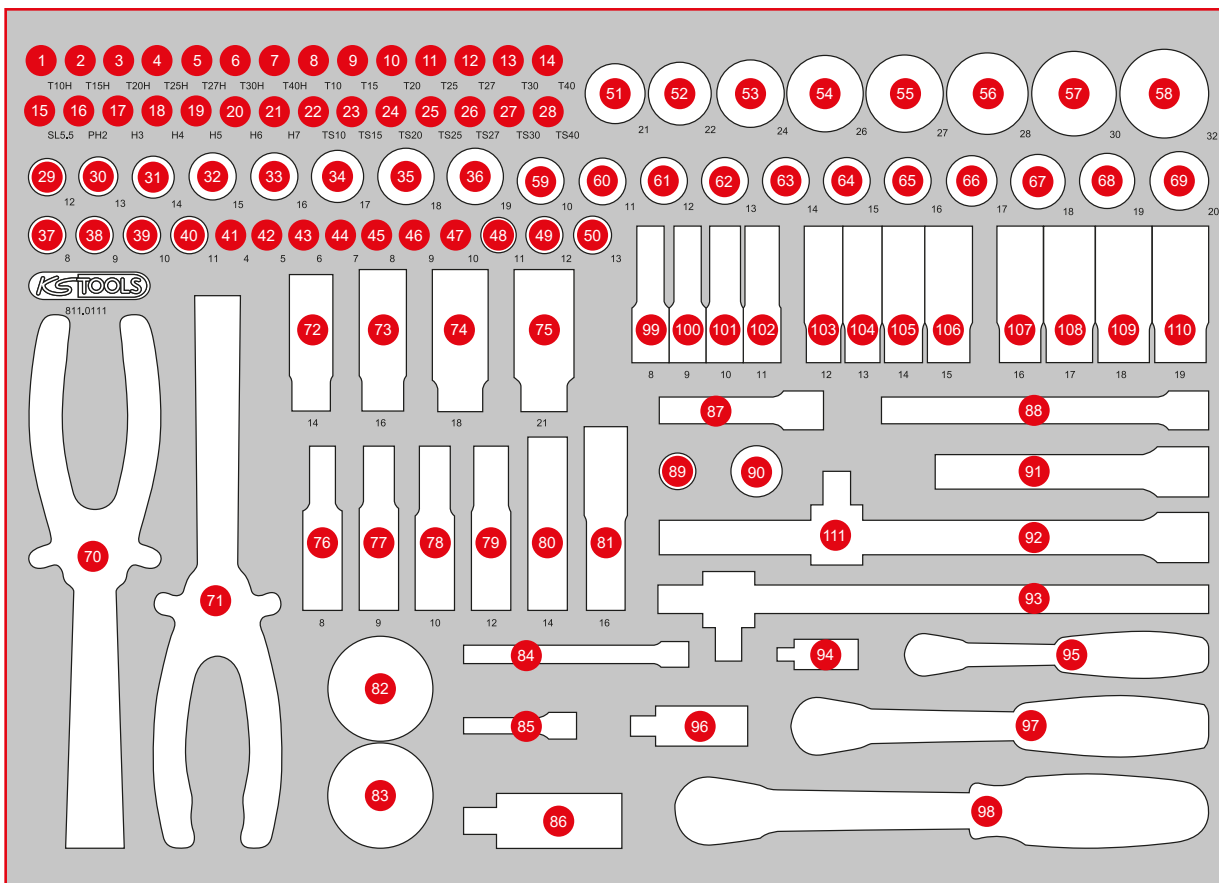

Pos.	Code	Description	pcs	Pos.	Code	Description	pcs	Pos.	Code	Description	pcs
61	917.1212	1/2" Hexagonal socket, 12 mm	1	79	500.7304	3/8" Glow plug joint sockets, short, 75 mm, 12 mm	1	96	911.3850	3/8" Universal joint	1
62	917.1213	1/2" Hexagonal socket, 13 mm	1	80	500.7305	3/8" Glow plug joint sockets, short, 75 mm, 14 mm	1	97	920.3890	3/8" SlimPOWER Reversible ratchet, 72 teeth	1
63	917.1214	1/2" Hexagonal socket, 14 mm	1	81	500.7306	3/8" Glow plug joint sockets, short, 75 mm, 16 mm	1	98	920.1290	1/2" SlimPOWER Reversible ratchet, 72 teeth	1
64	917.1215	1/2" Hexagonal socket, 15 mm	1	82	914.1410	Mini hand reversible ratchet, 1/4", 72 teethh	1	99	917.3828	3/8" Hexagonal socket, deep, 8 mm	1
65	917.1216	1/2" Hexagonal socket, 16 mm	1	83	914.3810	Mini hand reversible ratchet, 3/8", 72 teethh	1	100	917.3829	3/8" Hexagonal socket, deep, 9 mm	1
66	917.1217	1/2" Hexagonal socket, 17 mm	1	84	911.1424	1/4" Extension with hexagon drive, 100 mm	1	101	917.3830	3/8" Hexagonal socket, deep, 10 mm	1
67	917.1218	1/2" Hexagonal socket, 18 mm	1	85	911.1423	1/4" Extension with hexagon drive, 50 mm	1	102	917.3831	3/8" Hexagonal socket, deep, 11 mm	1
68	917.1219	1/2" Hexagonal socket, 19 mm	1	86	911.1250	1/2" Universal joint	1	103	917.3832	3/8" Hexagonal socket, deep, 12 mm	1
69	917.1220	1/2" Hexagonal socket, 20 mm	1	87	911.3801	3/8" Extension with knurling, 75 mm	1	104	917.3833	3/8" Hexagonal socket, deep, 13 mm	1
70	500.7310	Glow plug pliers, angled, 235 mm	1	88	911.3802	3/8" Extension with knurling, 150 mm	1	105	917.3834	3/8" Hexagonal socket, deep, 14 mm	1
71	500.7330	Glow plug pliers, 265 mm	1	89	911.3897	3/8" Reducing adaptor, 3/8" F x 1/4" M	1	106	917.3835	3/8" Hexagonal socket, deep, 15 mm	1
72	911.3990	3/8" Special spark plug socket, thin-walled, 14 mm	1	90	911.3826	3/8" Slider/Reducing adaptor, 1/2" F x 3/8" M	1	107	917.3836	3/8" Hexagonal socket, deep, 16 mm	1
73	911.3804	3/8" Spark plug socket, 16 mm	1	91	911.1202	1/2" Extensions, 125 mm	1	108	917.3837	3/8" Hexagonal socket, deep, 17 mm	1
74	911.3823	3/8" Spark plug socket, 18 mm	1	92	911.1203	1/2" Extensions, 250 mm	1	109	917.3838	3/8" Hexagonal socket, deep, 18 mm	1
75	911.3805	3/8" Spark plug socket, 21 mm	1	93	911.1204	Sliding T-bar, 1/2", 250 mm	1	110	917.3839	3/8" Hexagonal socket, deep, 19 mm	1
76	500.7301	3/8" Glow plug joint sockets, short, 75 mm, 8 mm	1	94	911.1450	1/4" Universal joint	1	111	911.1207	3/8" Sliding adaptor, 3/8" F x 1/2" M	1
77	500.7302	3/8" Glow plug joint sockets, short, 75 mm, 9 mm	1	95	920.1490	1/4" SlimPOWER Reversible ratchet, 72 teeth	1				
78	500.7303	3/8" Glow plug joint sockets, short, 75 mm, 10 mm	1								

P 10
P 15
P 20
P 25
P 30
P 35
P 40
P 45
Individual parts S XL L M
Accessories