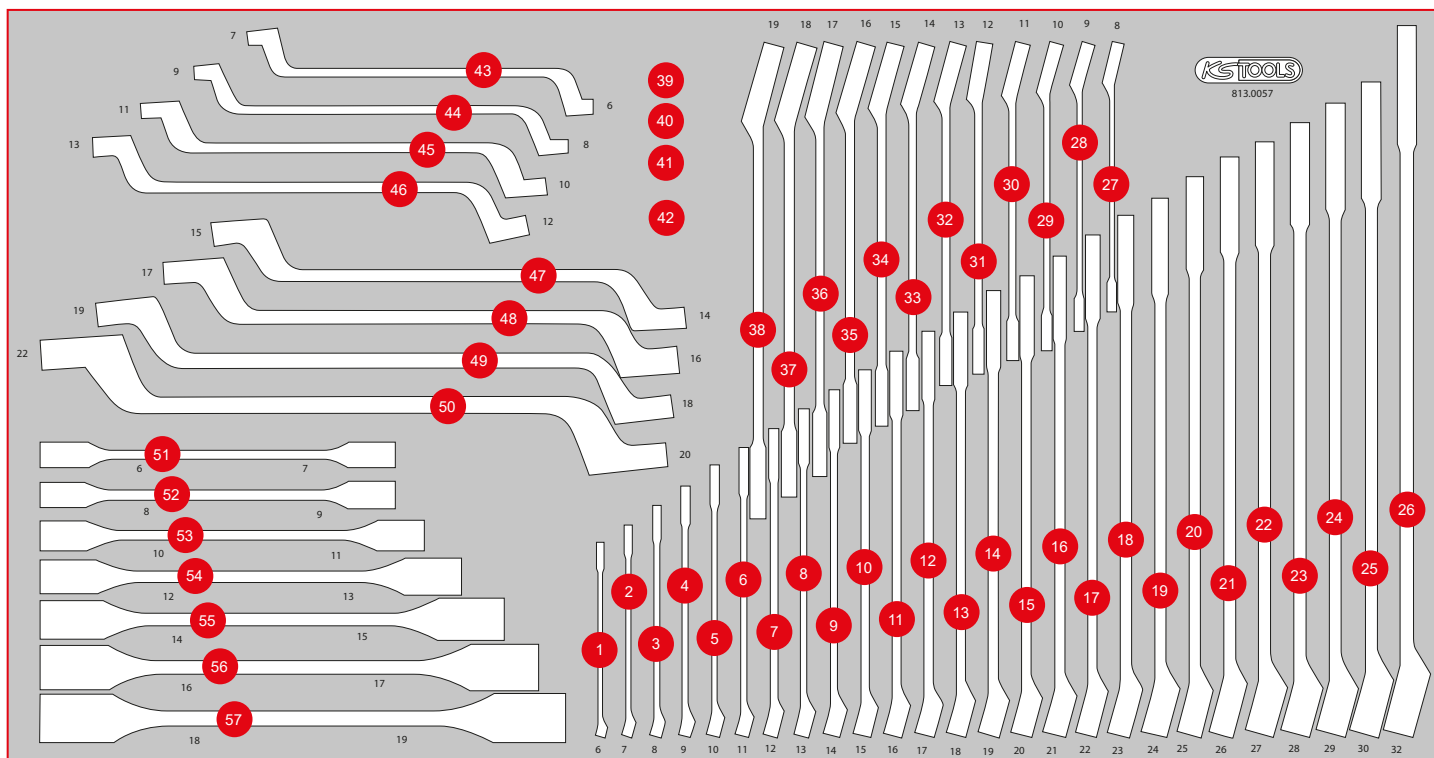

Pos.	Code	Description	pcs	Pos.	Code	Description	pcs	Pos.	Code	Description	pcs
33	503.4614	GEARplus reversing combination ratcheting spanner, 14 mm	1	41	503.4297	GEARplus socket adaptor, 3/8" x 13 mm	1	53	517.0302	Double revolving head spanner, 10 x 11 mm	1
34	503.4615	GEARplus reversing combination ratcheting spanner, 15 mm	1	42	503.4298	GEARplus socket adaptor, 1/2" x 19 mm	1	54	517.0303	Double revolving head spanner, 12 x 13 mm	1
35	503.4616	GEARplus reversing combination ratcheting spanner, 16 mm	1	43	517.0801	Double ring spanner, offset, 6 x 7 mm	1	55	517.0304	Double revolving head spanner, 14 x 15 mm	1
36	503.4617	GEARplus reversing combination ratcheting spanner, 17 mm	1	44	517.0802	Double ring spanner, offset, 8 x 9 mm	1	56	517.0305	Double revolving head spanner, 16 x 17 mm	1
37	503.4618	GEARplus reversing combination ratcheting spanner, 18 mm	1	45	517.0804	Double ring spanner, offset, 10 x 11 mm	1	57	517.0306	Double revolving head spanner, 18 x 19 mm	1
38	503.4619	GEARplus reversing combination ratcheting spanner, 19 mm	1	46	517.0807	Double ring spanner, offset, 12 x 13 mm	1				
39	503.4290	GEARplus bit adaptor, 1/4" x 10 mm	1	47	517.0809	Double ring spanner, offset, 14 x 15 mm	1				
40	503.4296	GEARplus socket adaptor, 1/4" x 10 mm	1	48	517.0810	Double ring spanner, offset, 16 x 17 mm	1				
				49	517.0812	Double ring spanner, offset, 18 x 19 mm	1				
				50	517.0813	Double ring spanner, offset, 20 x 22 mm	1				
				51	517.0300	Double revolving head spanner, 6 x 7 mm	1				
				52	517.0301	Double revolving head spanner, 8 x 9 mm	1				

P 10
P 15
P 20
P 25
P 30
P 35
P 40
P 45
Individual parts S XL L M
Accessories