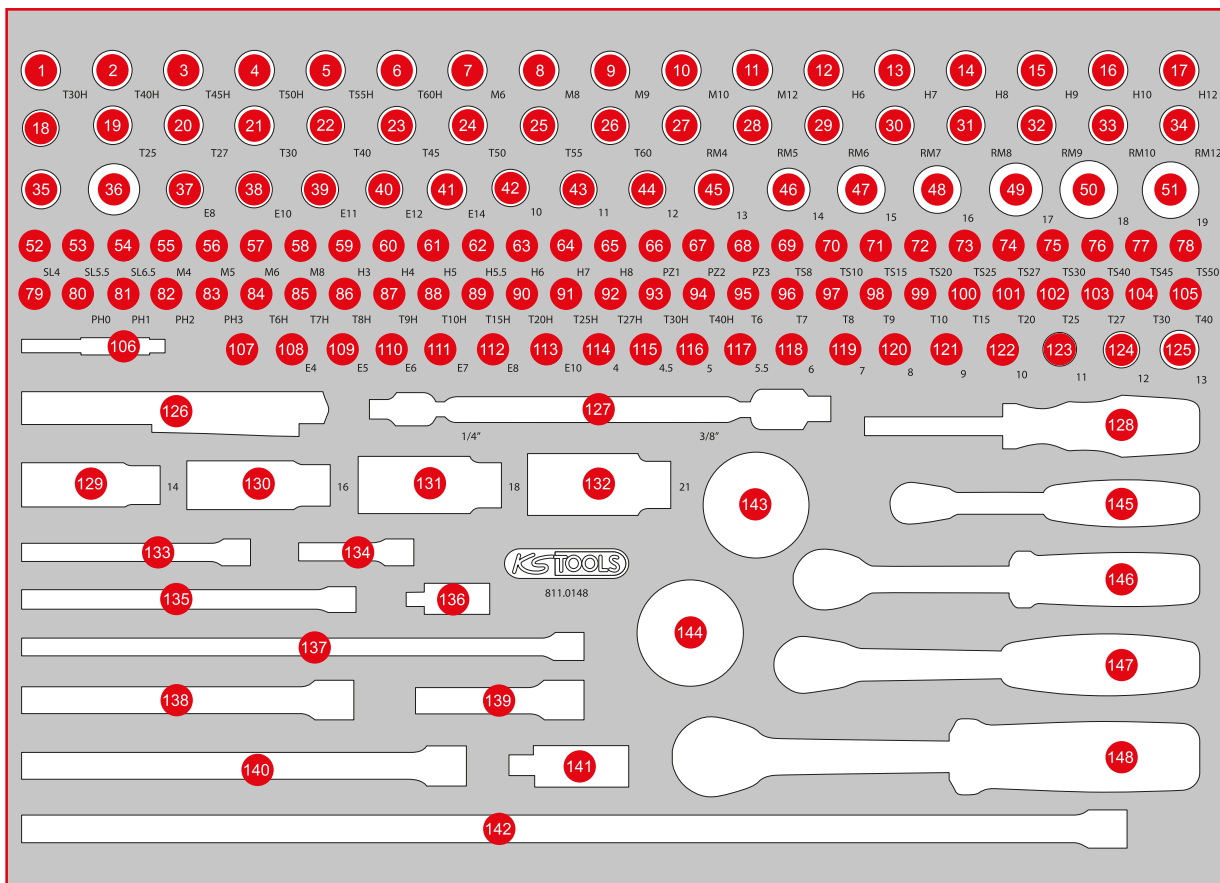

Pos.	Code	Description	pcs	Pos.	Code	Description	pcs	Pos.	Code	Description	pcs
76	911.1707	1/4" Bit socket five star tamperproof, TS40	1	101	911.1444	1/4" Bit socket Torx, T20	1	126	150.4370	perfectLight torch 85 lumen	1
77	911.1708	1/4" Bit socket five star tamperproof, TS45	1	102	911.1445	1/4" Bit socket Torx, T25	1	127	517.0338	Double-joint-spanner for 1/4" and 3/8" sockets	1
78	911.1709	1/4" Bit socket five star tamperproof, TS50	1	103	911.1449	1/4" Bit socket Torx, T27	1	128	911.1434	1/4" Square drive screwdriver, 150 mm	1
79	911.1494	Adaptor, 1/4" Mx3/8" F	1	104	911.1446	1/4" Bit socket Torx, T30	1	129	911.3990	3/8" Special spark plug socket, thin-walled, 14 mm	1
80	911.1482	1/4" Bit socket, PH0	1	105	911.1447	1/4" Bit socket Torx, T40	1	130	911.3804	3/8" Spark plug socket, 16 mm	1
81	911.1415	1/4" Bit socket, PH1	1	106	514.1106	Socket adaptor, 1/4"x1/4"	1	131	911.3823	3/8" Spark plug socket, 18 mm	1
82	911.1416	1/4" Bit socket, PH2	1	107	911.0101	1/4" socket with magnet	1	132	911.3805	3/8" Spark plug socket, 21 mm	1
83	911.1417	1/4" Bit socket, PH3	1	108	911.4313	1/4" Torx E Socket, E4	1	133	911.1424	1/4" Extension with hexagon drive, 100 mm	1
84	917.1456	1/4" Bit socket Torx tamperproof, TB6	1	109	911.4314	1/4" Torx E Socket, E5	1	134	911.1423	1/4" Extension with hexagon drive, 50 mm	1
85	917.1457	1/4" Bit socket Torx tamperproof, TB7	1	110	911.4315	1/4" Torx E Socket, E6	1	135	911.1451	1/4" Extension with hexagon drive, 150 mm	1
86	911.1461	1/4" Bit socket Torx tamperproof, TB8	1	111	911.4316	1/4" Torx E Socket, E7	1	136	911.1450	1/4" Universal joint	1
87	911.1485	1/4" Bit socket Torx tamperproof, TB9	1	112	911.4317	1/4" Torx E Socket, E8	1	137	911.1543	1/4" Wobble extension with hexagon drive, 250 mm	1
88	911.1462	1/4" Bit socket Torx tamperproof, TB10	1	113	911.4332	1/4" Torx E Socket, E10	1	138	911.3802	3/8" Extension with knurling, 150 mm	1
89	911.1463	1/4" Bit socket Torx tamperproof, TB15	1	114	917.1404	1/4" Hexagonal socket, 4 mm	1	139	911.3801	3/8" Extension with knurling, 75 mm	1
90	911.1464	1/4" Bit socket Torx tamperproof, TB20	1	115	917.1405	1/4" Hexagonal socket, 4,5 mm	1	140	911.3856	3/8" Extension with knurling, 200 mm	1
91	911.1465	1/4" Bit socket Torx tamperproof, TB25	1	116	917.1405	1/4" Hexagonal socket, 5 mm	1	141	911.3850	3/8" Universal joint	1
92	911.1466	1/4" Bit socket Torx tamperproof, TB27	1	117	917.14055	1/4" Hexagonal socket, 5,5 mm	1	142	920.1490	1/4" SlimPOWER Reversible ratchet, 72 teeth	1
93	911.1467	1/4" Bit socket Torx tamperproof, TB30	1	118	917.1406	1/4" Hexagonal socket, 6 mm	1	142	911.4884	Extension, 3/8", 450 mm	1
94	911.1468	1/4" Bit socket Torx tamperproof, TB40	1	119	917.1407	1/4" Hexagonal socket, 7 mm	1	143	914.1410	Mini hand reversible ratchet, 1/4", 72 teethh	1
95	911.4407	1/4" Bit socket Torx, T6	1	120	917.1408	1/4" Hexagonal socket, 8 mm	1	144	914.3810	Mini hand reversible ratchet, 3/8", 72 teethh	1
96	911.4362	1/4" Bit socket Torx, T7	1	121	917.1409	1/4" Hexagonal socket, 9 mm	1	146	914.1425	Twister-ratchet-handle, 1/4", 60 teeth	1
97	911.1448	1/4" Bit socket Torx, T8	1	122	917.1410	1/4" Hexagonal socket, 10 mm	1	147	920.3890	3/8" SlimPOWER Reversible ratchet, 72 teeth	1
98	911.1478	1/4" Bit socket Torx, T9	1	123	917.1411	1/4" Hexagonal socket, 11 mm	1	148	914.3825	Twister-ratchet-handle, 3/8", 60 teeth	1
99	911.1442	1/4" Bit socket Torx, T10	1	124	917.1412	1/4" Hexagonal socket, 12 mm	1				
100	911.1443	1/4" Bit socket Torx, T15	1	125	917.1413	1/4" Hexagonal socket, 13 mm	1