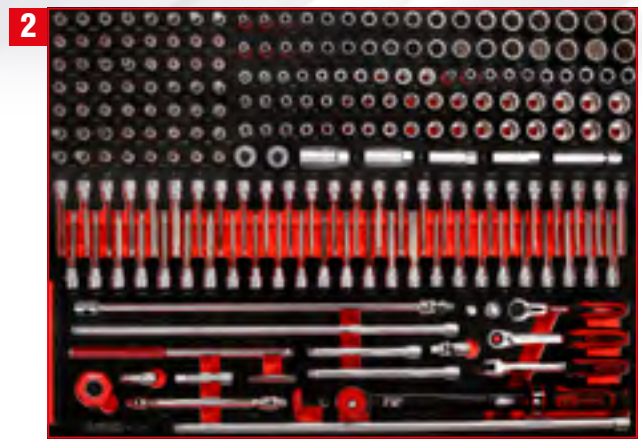

3/8" socket spanner set
in foam insert

821.0221

For a detailed list of tools, see page 278

IPCS
221