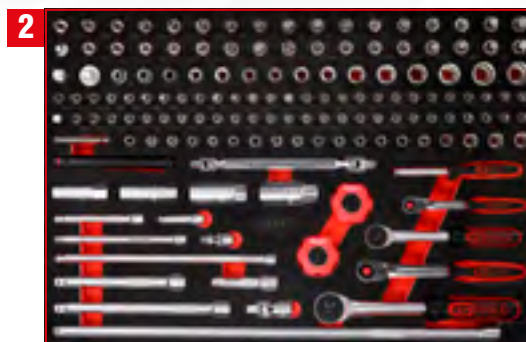

1/4" + 3/8" socket spanner set in foam insert

811.0148

For a detailed list of tools, see page 142