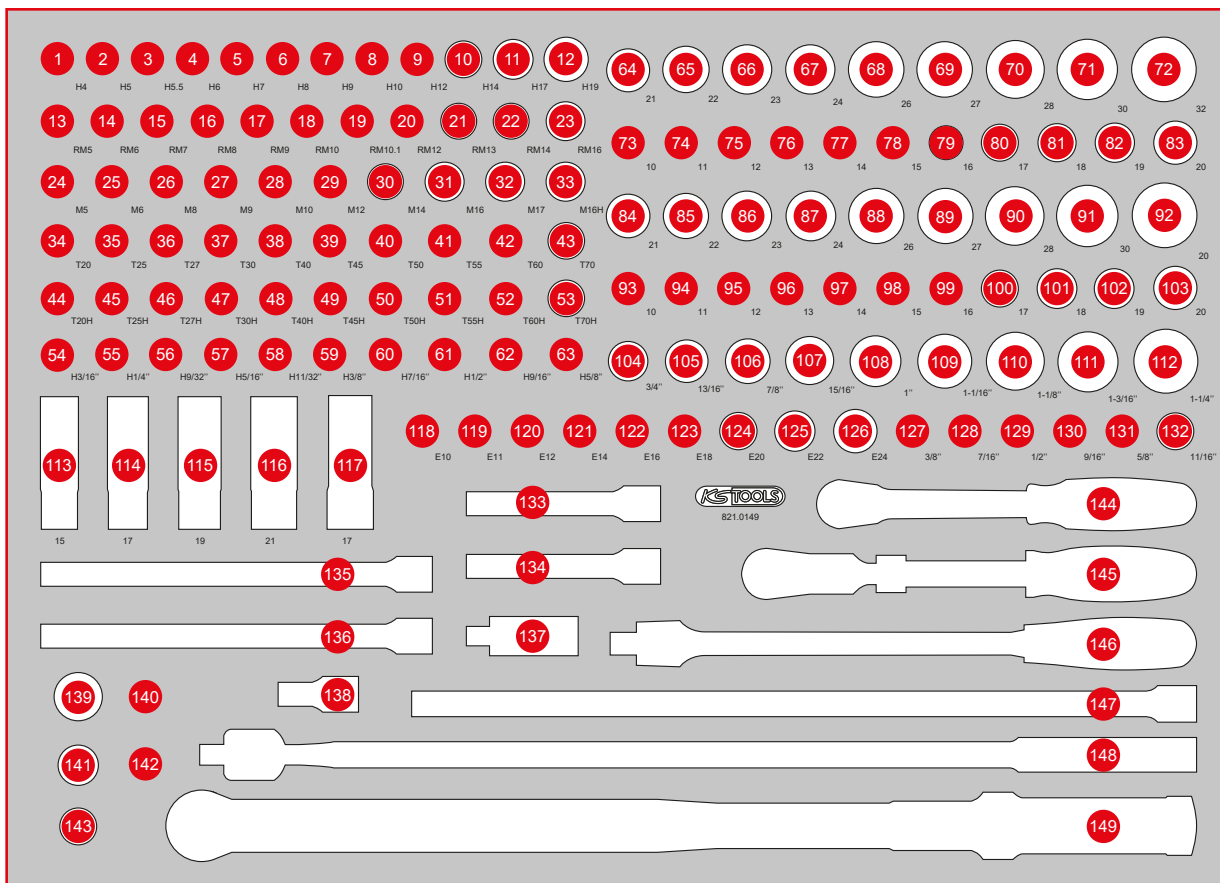

Pos.	Code	Description	pcs	Pos.	Code	Description	pcs	Pos.	Code	Description	pcs
81	911.1578	1/2" 12 Point socket, 18 mm	1	108	917.1383	1/2" 12 Point socket, 1"	1	134	911.1383	Wobble extension, 1/2", 125 mm	1
82	911.1579	1/2" 12 Point socket, 19 mm	1	109	917.1384	1/2" 12 Point socket, 1.1/16"	1	135	911.1203	1/2" Extensions, 250 mm	1
83	911.1580	1/2" 12 Point socket, 20 mm	1	110	917.1385	1/2" 12 Point socket, 1.1/8"	1	136	911.1384	Wobble extension, 1/2", 250 mm	1
84	917.1221	1/2" Hexagonal socket, 21 mm	1	111	917.1386	1/2" 12 Point socket, 1.3/16"	1	137	911.1250	1/2" Universal joint	1
85	917.1222	1/2" Hexagonal socket, 22 mm	1	112	917.1387	1/2" 12 Point socket, 1.1/4"	1	138	911.1381	Wobble extension, 1/2", 50 mm	1
86	917.1223	1/2" Hexagonal socket, 23 mm	1	113	515.0991	SlimPOWER 1/2" Alloy rim impact socket, 15 mm	1	139	911.3412	Reducing adaptor 3/4" F x 1/2" M	1
87	917.1224	1/2" Hexagonal socket, 24 mm	1	114	515.0992	SlimPOWER 1/2" Alloy rim impact socket, 17 mm	1	140	911.1233	Reducing adaptor, 1/2" F x 3/8" M	1
88	917.1343	1/2" Hexagonal socket, 26 mm	1	115	515.0993	SlimPOWER 1/2" Alloy rim impact socket, 19 mm	1	141	911.1234	Adaptor, 1/2" F x 3/4" M	1
89	917.1227	1/2" Hexagonal socket, 27 mm	1	116	515.0994	SlimPOWER 1/2" Alloy rim impact socket, 21 mm	1	142	911.3892	Adaptor, 3/8" F x 1/2" M	1
90	917.1344	1/2" Hexagonal socket, 28 mm	1	117	515.2055	Special aluminium rims special profile impact socket for Mercedes, long, 17 mm	1	143	911.1207	3/8" Sliding adaptor, 3/8" F x 1/2" M	1
91	917.1230	1/2" Hexagonal socket, 30 mm	1	118	911.4333	1/2" Torx E Socket, E10	1	144	920.1290	1/2" SlimPOWER Reversible ratchet, 72 teeth	1
92	917.1232	1/2" Hexagonal socket, 32 mm	1	119	911.4334	1/2" Torx E Socket, E11	1	145	914.1220	1/2" SlimPOWER Telescopic reversible ratchet, 72 teeth	1
93	917.1210	1/2" Hexagonal socket, 10 mm	1	120	911.4335	1/2" Torx E Socket, E12	1	146	917.1455	1/2" Flexi head drive handle	1
94	917.1211	1/2" Hexagonal socket, 11 mm	1	121	911.4336	1/2" Torx E Socket, E14	1	147	911.1836	Wobble extension, 1/2", 500 mm	1
95	917.1212	1/2" Hexagonal socket, 12 mm	1	122	911.4322	1/2" Torx E Socket, E16	1	148	918.1292	1/2" CHROMEplus Flexi head drive handle, 600 mm	1
96	917.1213	1/2" Hexagonal socket, 13 mm	1	123	911.4323	1/2" Torx E Socket, E18	1	149	516.1482	1/2" ERGOTORQUE® precision torque wrench with rotary mushroom ratchet head, 80-420Nm	1
97	917.1214	1/2" Hexagonal socket, 14 mm	1	124	911.4324	1/2" Torx E Socket, E20	1				
98	917.1215	1/2" Hexagonal socket, 15 mm	1	125	911.4325	1/2" Torx E Socket, E22	1				
99	917.1216	1/2" Hexagonal socket, 16 mm	1	126	911.4326	1/2" Torx E Socket, E24	1				
100	917.1217	1/2" Hexagonal socket, 17 mm	1	127	917.1370	1/2" 12 Point socket, 3/8"	1				
101	917.1218	1/2" Hexagonal socket, 18 mm	1	128	917.1372	1/2" 12 Point socket, 7/16"	1				
102	917.1219	1/2" Hexagonal socket, 19 mm	1	129	917.1373	1/2" 12 Point socket, 1/2"	1				
103	917.1220	1/2" Hexagonal socket, 20 mm	1	130	917.1374	1/2" 12 Point socket, 9/16"	1				
104	917.1378	1/2" 12 Point socket, 3/4"	1	131	917.1376	1/2" 12 Point socket, 5/8"	1				
105	917.1380	1/2" 12 Point socket, 13/16"	1	132	917.1377	1/2" 12 Point socket, 11/16"	1				
106	917.1381	1/2" 12 Point socket, 7/8"	1	133	911.1202	1/2" Extensions, 125 mm	1				
107	917.1382	1/2" 12 Point socket, 15/16"	1