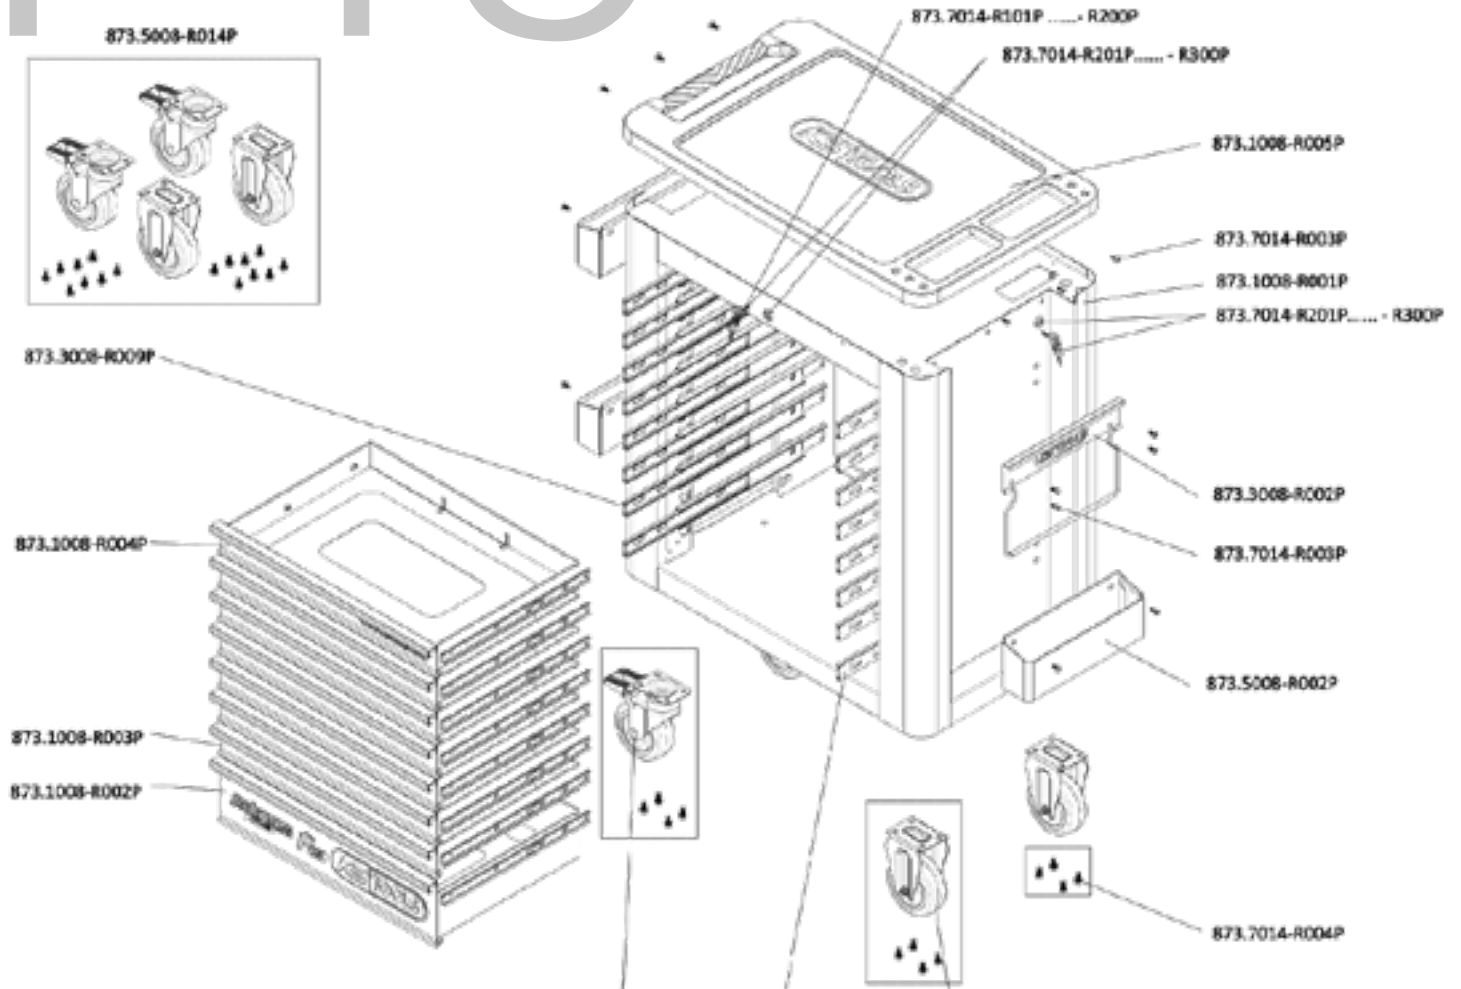

P15

INDIVIDUAL PARTS LIST

Art.-Nr.	Description	amount	Price per piece
873.7014-R101P...	Replacement key for PERFORMANCEplus workshop trolley lock number xyz	2	6,90 €
873.7014-R201P...	Lock with 2 keys for PERFORMANCEplus workshop trolley lock number xyz	2	11,90 €
873.1008-R001P	Body of workshop trolley	1	470,90 €
873.1008-R002P	Compartment with logo and ball-bearing guide, 568x398x145 mm	1	132,90 €
873.1008-R003P	Compartment with ball-bearing guide, for workshop trolley P10/P10TC/P15, 568x398x65 mm	6	77,90 €
873.1008-R004P	Compartment with website and ball-bearing guide, for workshop trolley P10/P15, 568x398x65 mm	1	77,90 €
873.1008-R005P	Plastic work surface with handle	1	162,90 €
873.3008-R002P	Paper roll holder for PERFORMANCEplus workshop trolley P10/P15/P25	1	21,90 €
873.3008-R008P	Full extension (with ball-bearing guide) with automatic retraction	8	33,90 €
873.3008-R009P	Full extension (with ball-bearing guide) with automatic retraction	8	33,90 €
873.5008-R002P	Can holder for PERFORMANCEplus workshop trolley P10/P15/P25/P35	3	27,90 €
873.5008-R009P	Fixed castors for PERFORMANCEplus workshop trolley, incl. screws	2	39,90 €
873.5008-R011P	Swivel castors with brakes, for PERFORMANCEplus workshop trolley, incl. screws	2	39,90 €
873.5008-R014P	Roller set for PERFORMANCEplus workshop trolley, incl. screws	1	168,90 €
873.7014-R003P	M6x12 screw (1 pcs.) for PERFORMANCEplus workshop trolley accessories	16	0,20 €
873.7014-R004P	M8 screws for PERFORMANCEplus workshop trolley rollers (16 pcs.)	1	6,90 €